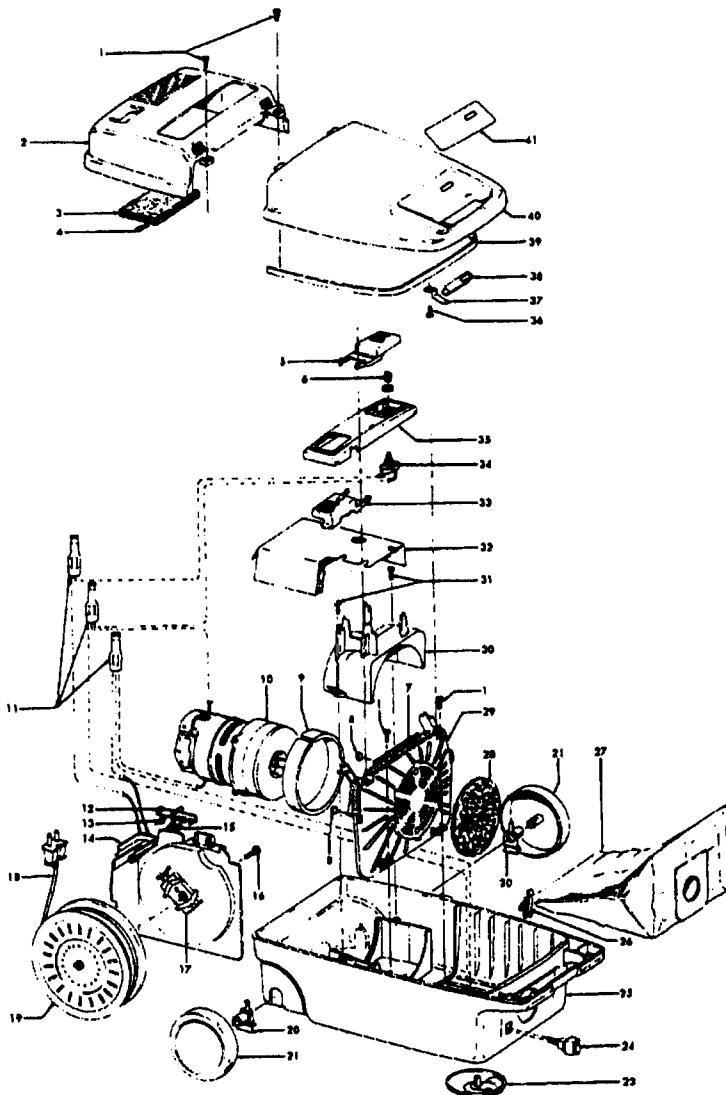

Agitator

Ref. No.	Part No.	Description
	48416009	Agitator
1	41435018	Thread Guard
2	43267002	Bearing
3	21347003	* Spring Washer
4	36422001	End
5	48445017	Agitator Brush
6	160070	Shaft
8	38537002	End Pulley
9	41435021	Thread Guard

Ref. No.	Part No.	Description
1	21447041	* Screw
2	42219044	Motor Cover / Control Panel - JM ( Lg. Panel )
3	34163003	Diffuser
4	21366004	* Speed Nut
5	38422073	Switch Pedal - AG
6	38314002	Spring
7	34133007	Seal
8	34132006	+ Pad
9	34143002	Seal
10	43577109	Motor - (P-111)
11	48969	* Wire Nut
12	38458008	Brake Arm
13	38353009	+ Spring
14	37215159	Cord Reel Support - LS
15	36222008	Brake Pad
16	21447003	* Screw - 5/8
	21447072	* Screw - 7/8
17	47348076	Brush Block
18	46383311	Attach. Cord - AG - 20
19	46831106	Cord Reel - AAP
20	38511015	Wheel Bearing - AG
21	38522061	Wheel
23	41432040	Wheel Carrier - AG
24	46326079	Receptacle Assem. - AG
25	37231036	Main Body - ML
26	36151015	Latch
27	4010028K	Paper Bag - (3-Pk.)
28	31114009	Filter
29	36426012	Support
30	36321011	Motor Retainer
31	21447072	* Screw
32	34287021	Exhaust Muffler
33	38422124	Cord Reel Pedal - AG
34	28212026	Switch
35	42219044	Motor Cover / Control Panel - JM - ( Lg. Panel )
36	21447027	+* Screw
37	36172046	Spring Clip
38	51151010	Bag Indicator
39	38781010	Lid Seal
40	42212032	+ Bag Housing Lid - LS
41	51375064	+ Nameplate