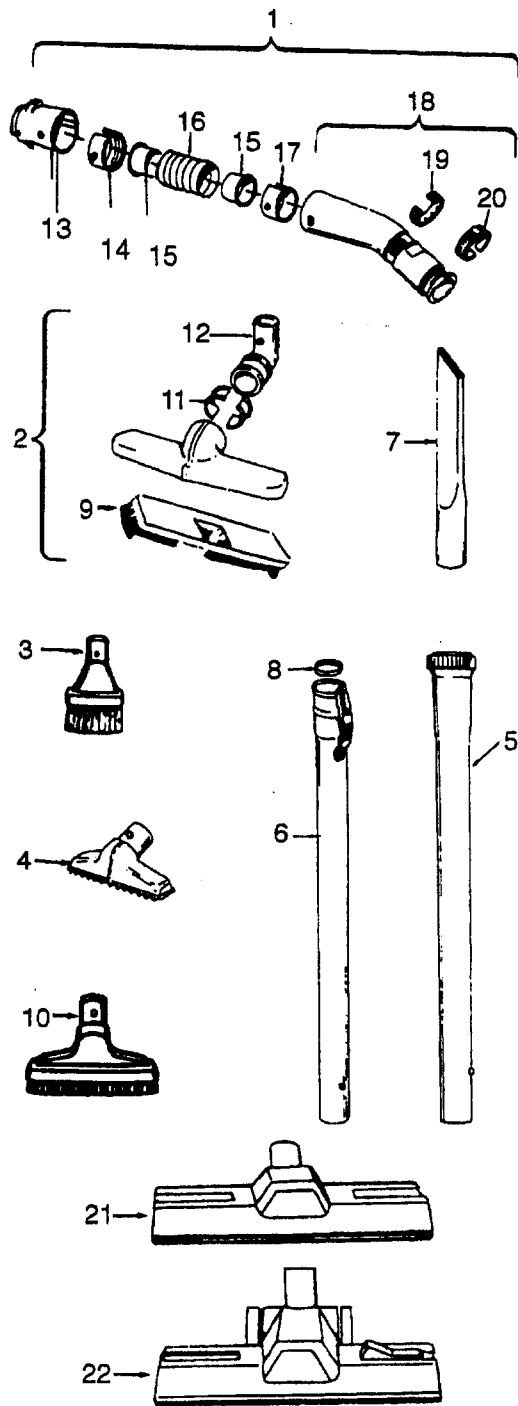

Ref. No.	Part No.	Description	
1	43434191	Hose - JM - S/C - 6'Wire - Celebrity	
	43434155	+ Hose - JM - S/C - 6'Wire - Spirit	
	43434013	Hose Assem. - Stretch (not pictured)	
	43434065	+ Hose - JM - 6'Wire - Spirit	
	43434130	+ Hose - JM - 7.5'Molded - Spirit	
	43434131	+ Hose - AAP - 7.5'- Molded - Spirit	
	43434125	+ Hose - AAP - S/C - 7'- Molded - Spirit	
	43434126	+ Hose - AAV - S/C - 6'- Molded - Spirit	
	43434231	Hose - AAP - 6'- Molded - Spirit	
	43434233	Hose - AG/ABX 6'Molded - Sprint	
	2	43414072	+ Floor Brush - JM
43414073		Floor Brush - AG	
3	43414064	Dusting Brush - AG	
4	43414057	Furniture Nozzle - AAP	
	38614020	+ Furniture Nozzle - JM - 1 Pc.	
5	38614024	Furniture Nozzle - AG - 1 Pc.	
	43453037	+ Extension Tube - Poly - 20 - JM	
6	3863801P	Extension Tube - Poly - AG	
	43453052	Extension Tube - 20 - AX	
7	38617017	Crevice Tool - AG	
8	12845JM	Gasket	
9	48447001	+ Brush Back	
10	43414015	+ Furniture Brush - JM	
	43414016	Furniture Brush - AG	
11	33712007	Split Ring	
12	38644020	Swivel Connector - AG	
	38644040	Swivel Connector - AAP	
13	32855003	Hose Connector - Celeb.	
	38638017	Hose Connector - AAP - Molded Hose	
	38638019	Hose Connection - AAP	
	38638039	Hose Connector - AG - Molded Hose	
14	12615BZ	Collar (All Wire Hoses)	
	38671011	Collar (Molded Hoses)	
15	32156010	Sleeve (All Hoses)	
16	38671029	Hose - 6'- AAV - Molded	
	38671033	+ Hose - 6'- ABX - Molded	
17	36116006	Collar (All Wire Hoses)	
	36171025	Collar (Molded Hose)	
18	43466044	Hose Grip -AAP -S/C	
	43466066	Hose Grip - AG	
19	38711006	Suction Control Ring - JM	
	38711007	+ Suction Control Ring - MV	
20	36153009	Latch Ring - AG	
21	43414139	+ Rug & Floor Nozzle - AAP - (P - 188)	
	0M114169	Rug & Floor Nozzle - ABE - (P - 188)	
22	43414101	+ Rug & Floor Nozzle - DLX - (P - 188)