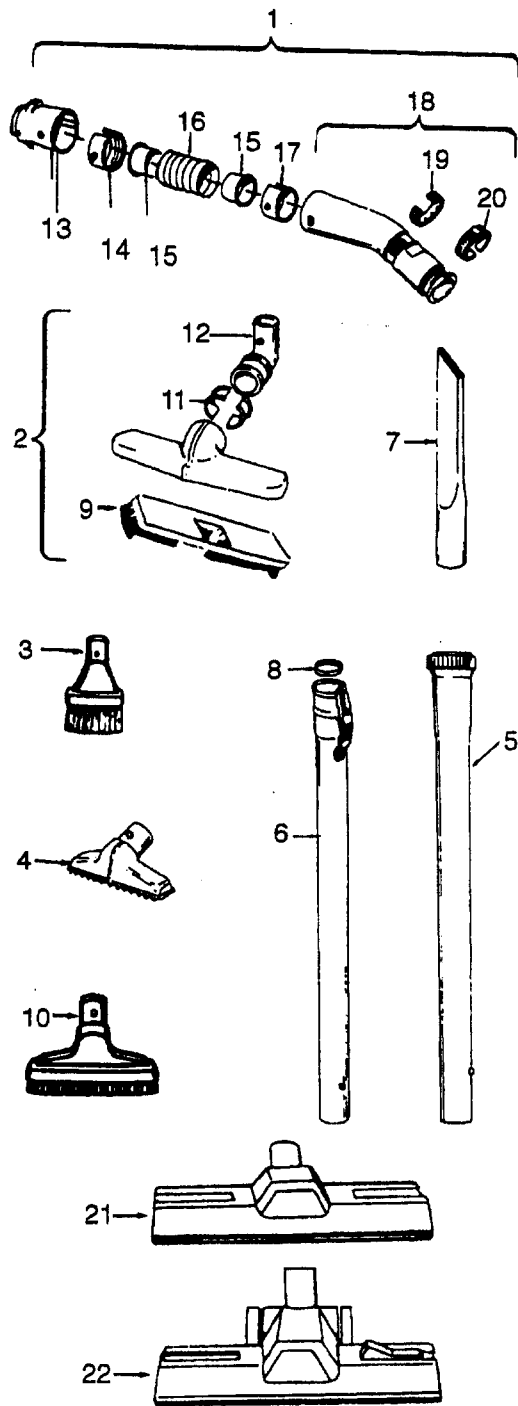

Ref. No.	Part No.	Description
1	43434191	Hose - JM - S/C - 6'Wire - Celebrity
	43434155	+ Hose - JM - S/C - 6'Wire - Spirit
	43434013	Hose Assem. - Stretch (not pictured)
	43434065	+ Hose - JM - 6'Wire - Spirit
	43434130	+ Hose - JM - 7.5'Molded - Spirit
	43434131	+ Hose - AAP - 7.5'- Molded - Spirit
	43434125	+ Hose - AAP - S/C - 7'- Molded - Spirit
	43434126	+ Hose - AAV - S/C - 6'- Molded - Spirit
	43434231	Hose - AAP - 6'- Molded - Spirit
	43434233	Hose - AG/ABX 6'Molded - Sprint
2	43414072	+ Floor Brush - JM
	43414073	Floor Brush - AG
3	43414064	Dusting Brush - AG
4	43414057	Furniture Nozzle - AAP
	38614020	+ Furniture Nozzle - JM - 1 Pc.
5	38614024	Furniture Nozzle - AG - 1 Pc.
	43453037	+ Extension Tube - Poly - 20 - JM
6	3863801P	Extension Tube - Poly - AG
	43453052	Extension Tube - 20 - AX
7	38617017	Crevice Tool - AG
8	12845JM	Gasket
9	48447001	+ Brush Back
10	43414015	+ Furniture Brush - JM
	43414016	Furniture Brush - AG
11	33712007	Split Ring
12	38644020	Swivel Connector - AG
	38644040	Swivel Connector - AAP
13	32855003	Hose Connector - Celeb.
	38638017	Hose Connector - AAP - Molded Hose
	38638019	Hose Connection - AAP
	38638039	Hose Connector - AG - Molded Hose
14	12615BZ	Collar (All Wire Hoses)
	38671011	Collar (Molded Hoses)
15	32156010	Sleeve (All Hoses)
	38671029	Hose - 6'- AAV - Molded
16	38671033	+ Hose - 6'- ABX - Molded
	36116006	Collar (All Wire Hoses)
17	36171025	Collar (Molded Hose)
	43466044	Hose Grip -AAP -S/C
18	43466066	Hose Grip - AG
	38711006	Suction Control Ring - JM
19	38711007	+ Suction Control Ring - MV
	36153009	Latch Ring - AG
20	43414139	+ Rug & Floor Nozzle - AAP - (P - 188)
	0M114169	Rug & Floor Nozzle - ABE - (P - 188)
21	43414101	+ Rug & Floor Nozzle - DLX - (P - 188)
22