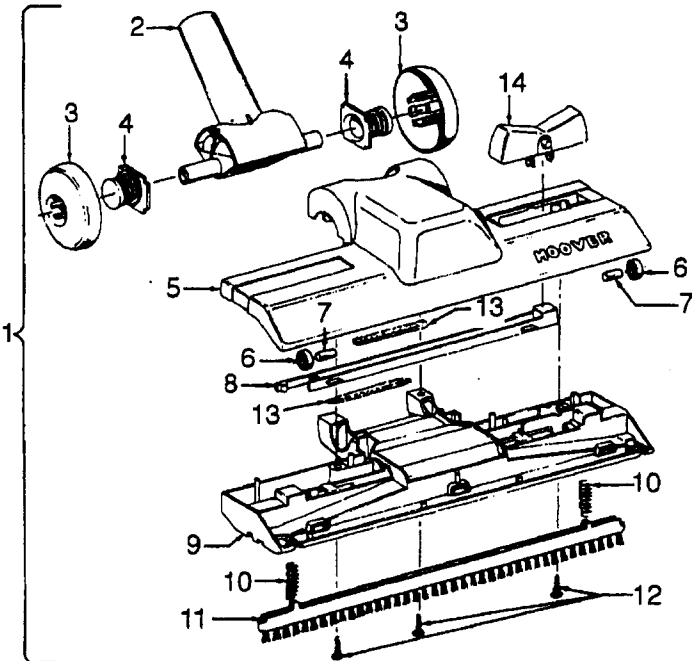

Rug & Floor Nozzle

Ref. No.	Part No.	Description
1	43414121	+ Standard Rug & Floor Nozzle Assem. - AAP
	43414139	+ Standard Rug & Floor Nozzle Assem. - AAP
	43414140	Standard Rug & Floor Nozzle Assem. - ABE (S3393-020, S3521)
	0M114169	Standard Rug & Floor Nozzle - ABX - S1221, S1315, S1337, S3393-040
	43414170	+ Standard Rug & Floor Nozzle AG - S1339, S3547
	43414172	Standard Rug & Floor Nozzle - AG
2	38646039	Nozzle Tube - AG
3	38615153	+ Rug & Floor Nozzle - AAP
	38615182	Rug & Floor Nozzle - ABE S3393-020, S3521, S1339, S3547, S1221, S1315, S1337
4	38521018	Roller (2) (Nozzle 43414172 req's 4)
5	31511004	Roller Axle - AY (2) (Nozzle 43414172 req's 4)
6	36414018	Brush Housing S1221, S1315, S1337
7	166649FW	Spring (2)
8	48443003	Brush Back Assem. - AG
9	21447203	Screw - Self Tapping (2)
10	38454004	Brush Back Lever - MV
	38454006	+ Brush Back Lever - ABN S3393-020, S3521, S1221 S1339, S3547
11	21329105	+ Felt Washer

Ref. No.	Part No.	Description
1	43414101	+ Deluxe Rug & Floor Nozzle Assem. - AAP
2	38646045	Nozzle Connector - AAP
3	43244043	Wheel & Bearing Assem. (2)
4	38511016	Wheel Bearing - AAT (2)
5	38615180	Rug & Floor Nozzle - AAP
6	38521018	Roller (2)
7	31511004	Roller Axle - AY (2)
8	38451008	Slider - AG
9	36414013	+ Brush Housing - MV
10	166649FW	Spring (2)
11	48443004	Brush Back Assem. - AG
12	21447203	Screw - Self Tapping (3)
13	34122013	+ Seal (2)
14	38434015	Pedal - MV