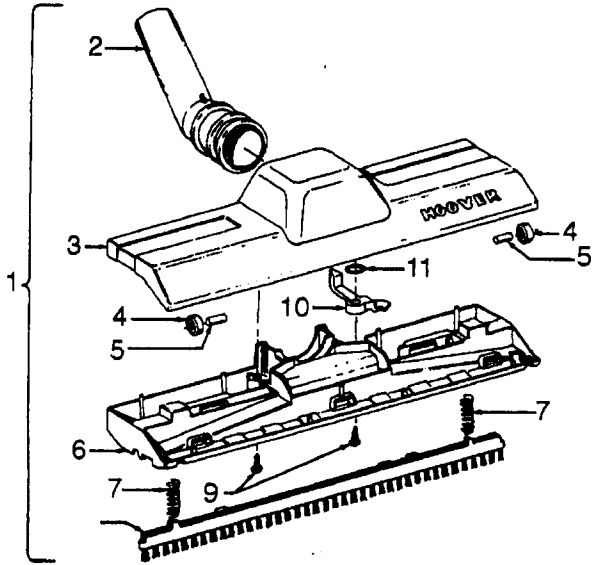

Rug & Floor Nozzle

Ref. No.	Part No.	Description
1	43414121	+ Standard Rug & Floor Nozzle Assem. - AAP
	43414139	+ Standard Rug & Floor Nozzle Assem. - AAP
	43414140	Standard Rug & Floor Nozzle Assem. - ABE (S3393-020, S3521)
	0M114169	Standard Rug & Floor Nozzle - ABX - S1221, S1315, S1337, S3393-040
	43414170	+ Standard Rug & Floor Nozzle AG - S1339, S3547
	43414172	Standard Rug & Floor Nozzle - AG
2	38646039	Nozzle Tube - AG
3	38615153	+ Rug & Floor Nozzle - AAP
	38615182	Rug & Floor Nozzle - ABE S3393-020, S3521, S1339, S3547, S1221, S1315, S1337
4	38521018	Roller (2) (Nozzle 43414172 req's 4)
5	31511004	Roller Axle - AY (2) (Nozzle 43414172 req's 4)
6	36414018	Brush Housing S1221, S1315, S1337
7	166649FW	Spring (2)
8	48443003	Brush Back Assem. - AG
9	21447203	Screw - Self Tapping (2)
10	38454004	Brush Back Lever - MV
	38454006	+ Brush Back Lever - ABN S3393-020, S3521, S1221 S1339, S3547
11	21329105	+ Felt Washer

Ref. No.	Part No.	Description
1	43414101	+ Deluxe Rug & Floor Nozzle Assem. - AAP
2	38646045	Nozzle Connector - AAP
3	43244043	Wheel & Bearing Assem. (2)
4	38511016	Wheel Bearing - AAT (2)
5	38615180	Rug & Floor Nozzle - AAP
6	38521018	Roller (2)
7	31511004	Roller Axle - AY (2)
8	38451008	Slider - AG
9	36414013	+ Brush Housing - MV
10	166649FW	Spring (2)
11	48443004	Brush Back Assem. - AG
12	21447203	Screw - Self Tapping (3)
13	34122013	+ Seal (2)
14	38434015	Pedal - MV