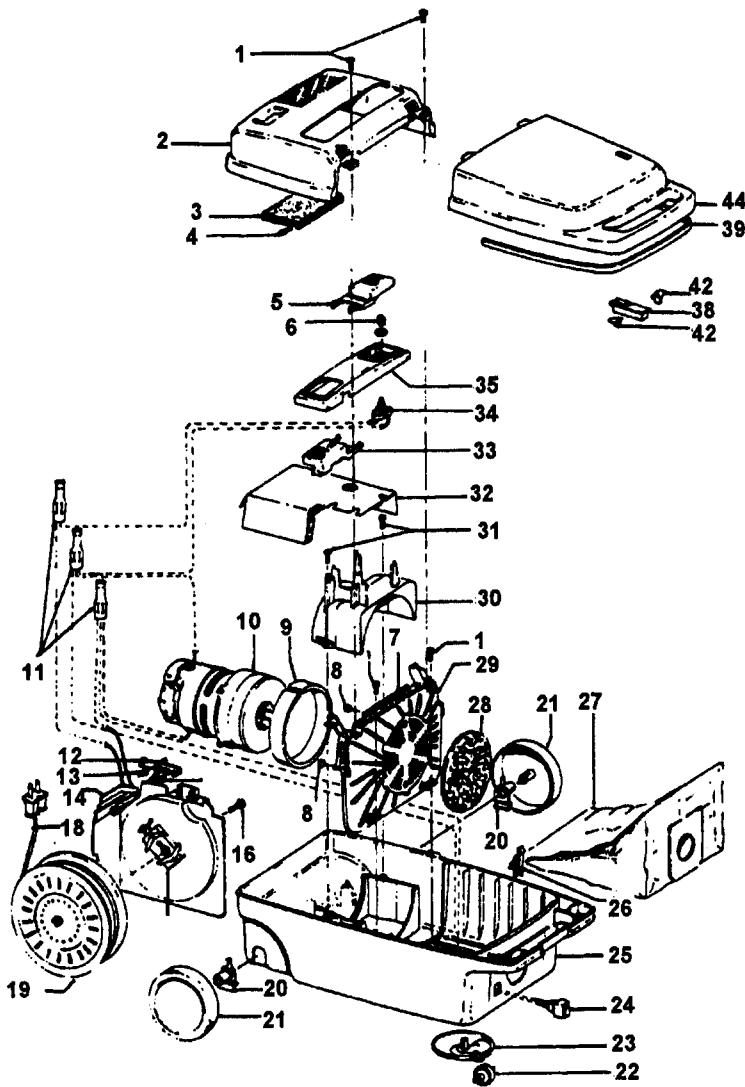

Agitator

Ref. No.	Part No.	Description
	48416009	Agitator
1	41435018	Thread Guard
2	43267002	Bearing
3	21347003	* Spring Washer
4	36422001	End
5	48445017	Agitator Brush
6	160070	Shaft
8	38537002	End Pulley
9	41435021	Thread Guard

Ref. No.	Part No.	Description
1	21447041	* Screw
2	42219044	Motor Cover / Control Panel - JM ( Large Panel )
3	34163003	Diffuser
4	21366004	* Speed Nut
5	38422048	+ Switch Pedal - JJ
6	38314002	Spring
7	34133007	Seal
8	34132006	+ Pad
9	34143002	Seal
10	43577109	Motor - (P-111)
11	48969	* Wire Nut
12	38458008	Brake Arm
13	38353009	+ Spring
14	37215170	+ Cord Reel Support - AG
15	36222008	Brake Pad
16	21447003	* Screw - 5/8
	21447072	* Screw - 7/8
17	47348076	Brush Block
18	46383311	Attach. Cord - AG - 20
19	46831106	Cord Reel - AAP
20	38511015	Wheel Bearing - AG
21	38522042	Wheel - JJ
22	38521036	Wheel - AG
23	41432040	Wheel Carriage - (Inc. item 22)
24	46326079	Receptacle Assem. - AG
25	37231036	Main Body - ML
26	36151015	Latch
27	4010028K	Paper Bag - (3-Pk.)
28	31114009	Filter
29	36426012	Support
30	36321011	Motor Retainer
31	21447072	* Screw
32	34287021	Exhaust Muffler
33	38422043	+ Cord Reel Pedal - JJ
34	28212026	Switch
35	42219044	Motor Cover/Control Panel - JM ( Large Panel )
38	51151010	Bag Indicator
39	38781010	Lid Seal
42	21378154	Clip
44	42212018	+ Lid - TF