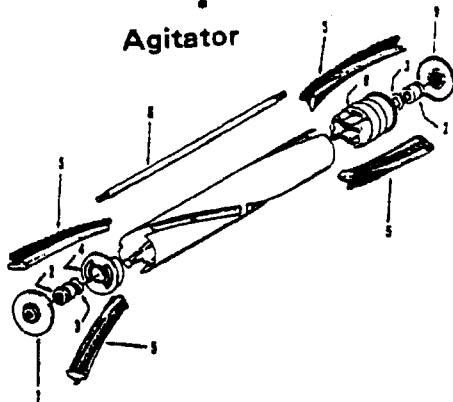

Agitator

Ref. No.	Part No.	Description
	48438189 A, C	Power Nozzle - LS - S3189, S3193, S3213
	48438057 D	Power Nozzle - MX - 4.5' Cord - S3245
	48438189 F	Power Nozzle - LZ - S3211, S3261, S3263, S3263-036, S3263-060, S3403, S3403-022
	48438190 G, J	Power Nozzle - LZ - S3209, S3419, S3425, S3425-022, S3425-032, S3425-060, S3403-022
	48438058 H +	Power Nozzle - LZ - 4.5' Cord
1	46321005	Attachment Cord 4.5'- AG
	46321088	Cord - AG - 3.5
2	42252059 A, C, D, E, F, G, H	Body - LS
	42252174 I, J	Body - AAP
	51375042 A, B, C +	Nameplate
	52125095 F +	Nameplate
	52125088 G	Nameplate
	52125107 H +	Nameplate
	52125113 I	Nameplate
	52125096 J	Nameplate
3	48416009	Agitator
2	163768	Strain Relief
5	34663003	Bracket
6	43482024	Nozzle Connector - LZ
7	12227	Insulated Terminal (2 Wire)
8	34112005	* Seal
9	34337003	* Seal
10	21447041	* Screw
11	32175025	Wheel - AG
12	31523005	Wheel Shaft
13	42246120	Base Plate
14	21447007	* Screw
15	34337004	* Seal
16	42256090	+ Duct Cover
17	34123015	* Duct Cover Seal
18	35276001	* Detent Spring
19	43177073	Motor
20	35271001	Bracket - LH
21	38528011	Belt

Ref. No.	Part No.	Description
	48416009	Agitator
1	41435018	Thread Guard
2	43267002	Bearing
3	21347003	* Spring Washer
4	36422001	End
5	48445017	Agitator Brush
6	160070	Shaft
8	38537002	End Pulley
9	41435021	Thread Guard