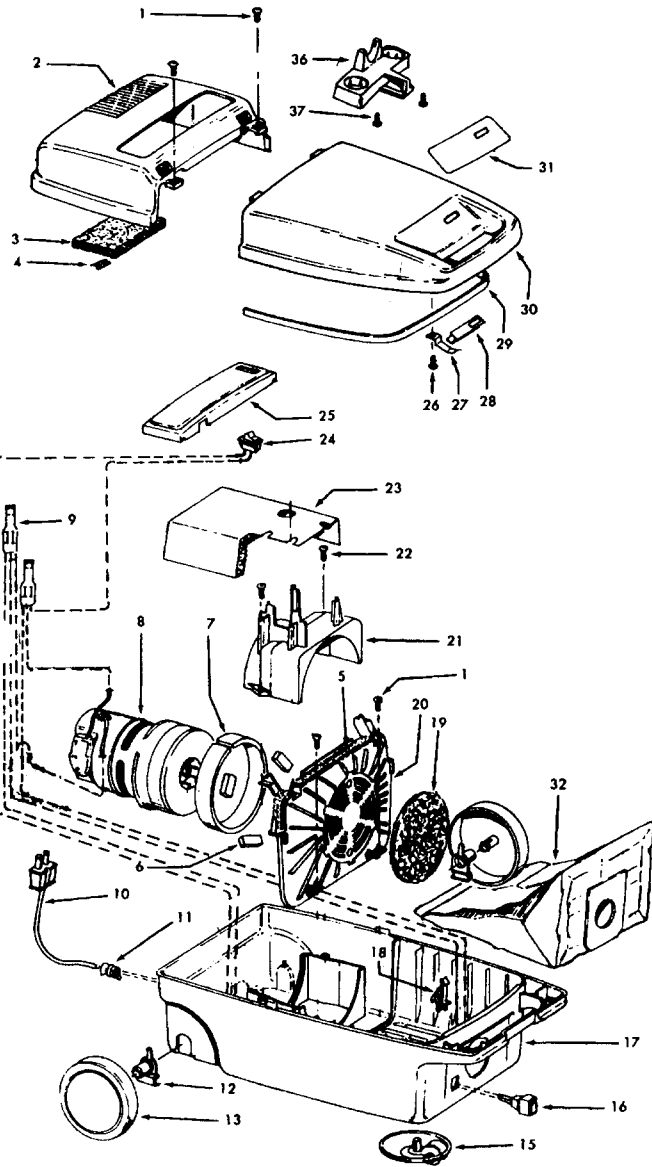

S3261 - 1.7 Motor
S3261-020 - 2.2 Motor

S3427 - 2.2 Motor

Ref. No.	Part No.	Description
1	21447041	* Screw
2	37195047	Motor Cover
3	34163003	Diffuser
4	21366004	* Speed Nut
5	34133007	Seal
6	34132006	+ Pad
7	34143002	Seal
8	43577109	Motor - 1.7 - (P-111)
	43577013	+ Motor - 2.2 - (P-163)
9	48969	* Wire Nut
10	46363039	Attach. Cord - AAP - 16
11	27482301	Strain Relief
12	38511015	Wheel Bearing - AG
13	38522061	Wheel - AG
15	41432040	Wheel Carrier - AG
16	46326079	Receptacle Assem. - AG
17	37231016	+ Main Body - M
18	36151015	Latch
19	31114009	Filter
20	36426012	Filter Support
21	36321011	Motor Retainer - JM
22	21447072	* Screw
23	34287021	Muffler
24	28164276	Switch
25	37214052	Control Panel - M
26	21447027	+* Screw
27	36172046	Spring Clip
28	51151010	Bag Indicator
29	38781010	Seal
30	42212034	Bag Housing Lid - LZ
31	51375064	+ Nameplate - S3261
	51375091	+ Nameplate - S3261-022
	51375105	+ Nameplate - S3427
32	4010028K	Paper Bag - (3-Pk.)
36	36433015	Tool Rack
37	21447003	* Screw
	56513242	+ Owner Manual
	58173309	+ Carton - S3261-022
	58366061	+ Mid Pad
	58461023	+ Top Support
	58184017	+ Carton - S3427
	58366069	+ Bottom Support

CLEANING TOOLS - S3427 - (P-92)

38617017	Crevice Tool - AG
43414057	Furniture Nozzle - AG
43414064	Dusting Brush - AG
43414073	Floor Brush - AG
43433111	Hose - 2W - AG
43453052	Extension Tube - 20 - AX
48438024	Power Nozzle - LZ - (P-1 55)

CLEANING TOOLS - S3261 - (P-92)

43414057	Furniture Nozzle
38617017	Crevice Tool - AG
43414064	Dusting Brush - AG
43414073	Floor Brush - AG
43433111	Hose - 2W - AG
43453052	Extension Tube - 20 - AX
48438189	Power Nozzle - LZ - (P-83)