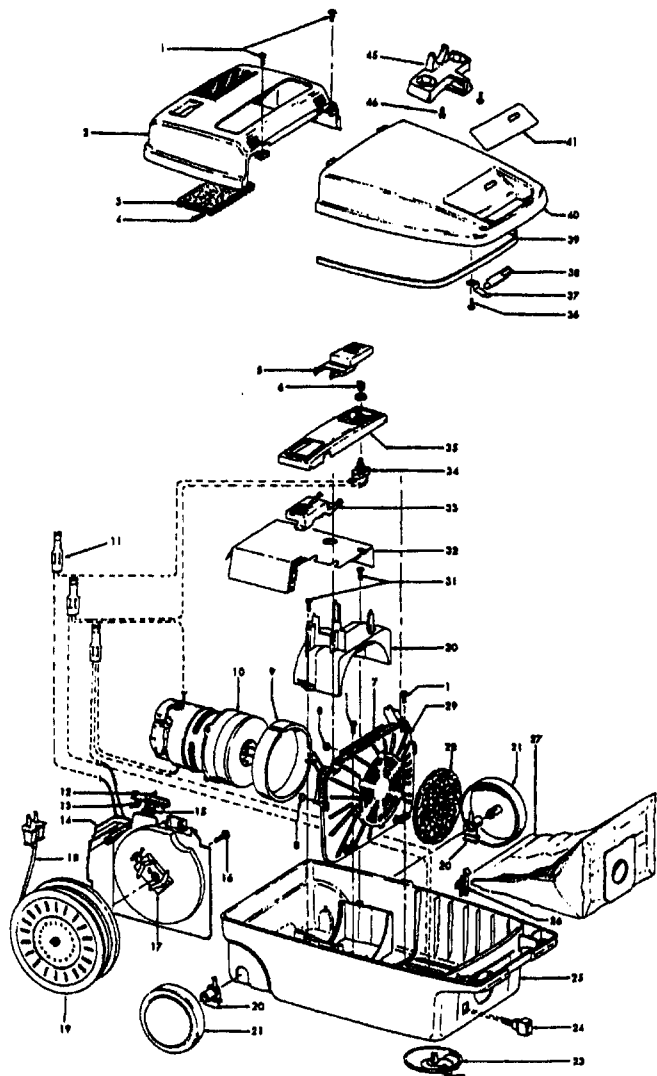

S3263 - 1.7 PHP Motor - 750W
S3263-022, S3263-032 - 2.2 PHP Motor- 900W
S3263-032 - Add Tool Rack

Ref. No.	Part No.	Description
1	21447041	* Screw
2	42219044	Motor Cover / Control Panel - JM
3	34163003	Diffuser
4	21366004	* Speed Nut
5	38422073	Switch Pedal - AG
6	38314002	Spring
7	34133007	Seal
8	34132006	+ Pad
9	34143002	Seal
10	43577109	Motor - 1.7 - (P-1 1 1)
	43577013	+ Motor - 2.2 - (P- 1 63)
11	48969	* Wire Nut
12	38458008	Brake Arm
13	38353009	+ Spring
14	37215164	+ Cord Reel Support - MD
15	36222008	Brake Pad
16	21447003	Screw - 5/8
	21447072	* Screw - 7/8
17	47348076	Brush Block
18	46383311	Attach. Cord - AG - 20
19	46831106	Cord Reel - AAP
20	38511015	Wheel Bearing - AG
21	38522061	Wheel - AG
23	41432040	Wheel Carrier
24	46326079	Receptacle Assem. - AG
25	37231047	+ Main Body - KS
26	36151015	Latch
27	4010028K	Paper Bag - (3-Pk.)
28	31114009	Filter
29	36426012	Support
30	36321011	Motor Retainer
31	21447072	* Screw
32	34287021	Muffler
33	38422124	Cord Reel Pedal - AG
34	28212026	Switch
35	42219044	Motor Cover / Control Panel - JM
	51661013	+ Nameplate
36	21447027	+* Screw
37	36172046	Spring Clip
38	51151010	Bag Indicator
39	38781010	Lid Seal
40	42212036	+ Bag Housing Lid - MD
	42212063	Bag Housing Lid & Rack - MD
41	51375092	+ Nameplate
45	36433052	+ Tool Rack - MD
46	21447003	* Screw
	56513210	+ Owner Manual
	58173286	+ Carton
	58366069	+ Mid Pad
	58461023	+ Top Support
CLEANING TOOLS - (P-92)		
	43414073	Floor Brush - AG
	38614024	Furniture Nozzle - AG
	43414064	Dusting Brush - AG
	38617017	Crevice Tool - AG
	43433111	Hose - AG - 2W
	43453052	Extension Tube - 20 - AX
	48438189	Power Nozzle - LZ - (P-83)