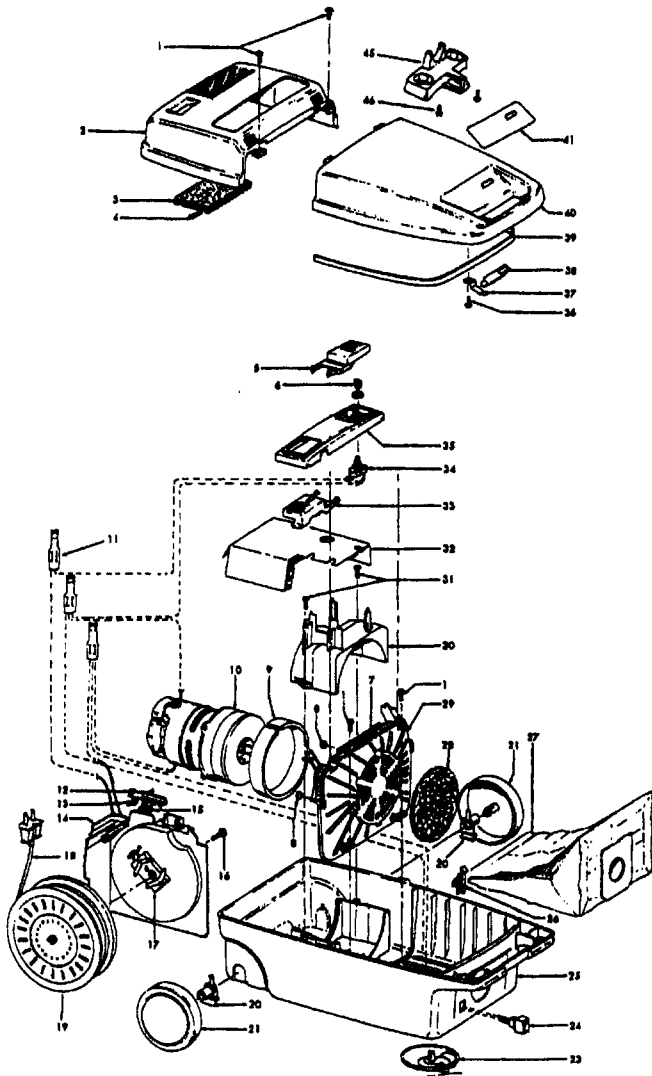

S3263 - 1.7 PHP Motor - 750W
S3263-022, S3263-032 - 2.2 PHP Motor- 900W
S3263-032 - Add Tool Rack

Ref. No.	Part No.	Description
1	21447041	* Screw
2	42219044	Motor Cover / Control Panel - JM
3	34163003	Diffuser
4	21366004	* Speed Nut
5	38422073	Switch Pedal - AG
6	38314002	Spring
7	34133007	Seal
8	34132006	+ Pad
9	34143002	Seal
10	43577109	Motor - 1.7 - (P-1 1 1)
	43577013	+ Motor - 2.2 - (P- 1 63)
11	48969	* Wire Nut
12	38458008	Brake Arm
13	38353009	+ Spring
14	37215164	+ Cord Reel Support - MD
15	36222008	Brake Pad
16	21447003	Screw - 5/8
	21447072	* Screw - 7/8
17	47348076	Brush Block
18	46383311	Attach. Cord - AG - 20
19	46831106	Cord Reel - AAP
20	38511015	Wheel Bearing - AG
21	38522061	Wheel - AG
23	41432040	Wheel Carrier
24	46326079	Receptacle Assem. - AG
25	37231047	+ Main Body - KS
26	36151015	Latch
27	4010028K	Paper Bag - (3-Pk.)
28	31114009	Filter
29	36426012	Support
30	36321011	Motor Retainer
31	21447072	* Screw
32	34287021	Muffler
33	38422124	Cord Reel Pedal - AG
34	28212026	Switch
35	42219044	Motor Cover / Control Panel - JM
	51661013	+ Nameplate
36	21447027	+* Screw
37	36172046	Spring Clip
38	51151010	Bag Indicator
39	38781010	Lid Seal
40	42212036	+ Bag Housing Lid - MD
	42212063	Bag Housing Lid & Rack - MD
41	51375092	+ Nameplate
45	36433052	+ Tool Rack - MD
46	21447003	* Screw
	56513210	+ Owner Manual
	58173286	+ Carton
	58366069	+ Mid Pad
	58461023	+ Top Support
CLEANING TOOLS - (P-92)		
	43414073	Floor Brush - AG
	38614024	Furniture Nozzle - AG
	43414064	Dusting Brush - AG
	38617017	Crevice Tool - AG
	43433111	Hose - AG - 2W
	43453052	Extension Tube - 20 - AX
	48438189	Power Nozzle - LZ - (P-83)