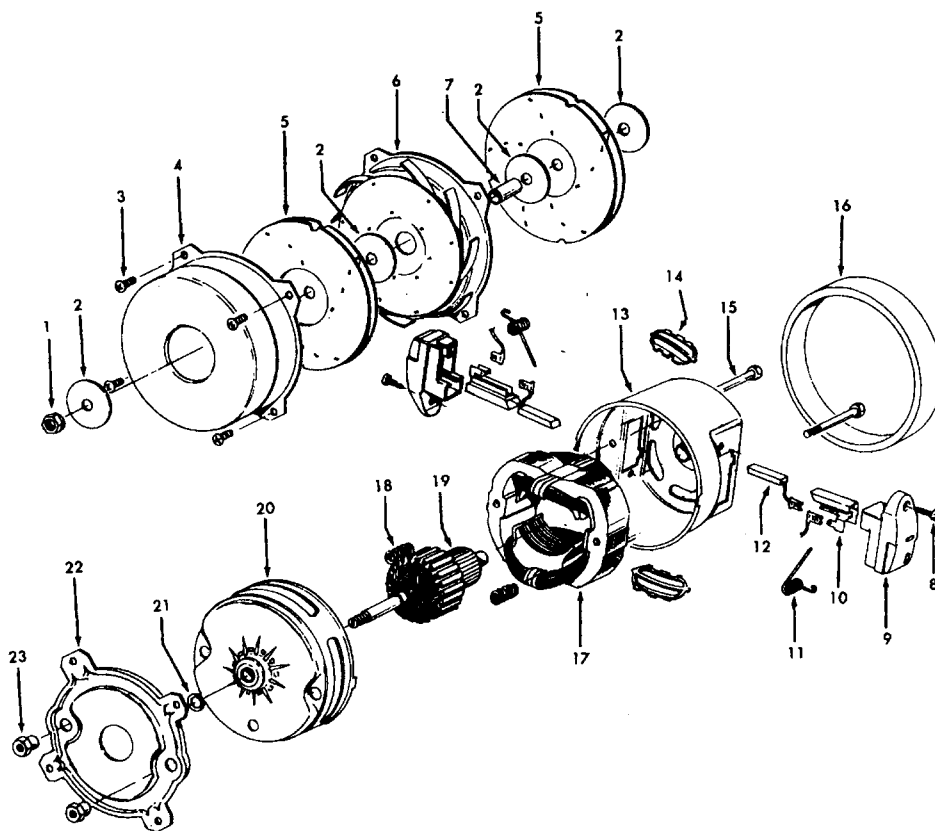

Ref. No.	Part No.	Description
1	33426001	Nut
2	21312701	* Washer
3	21434224	+* Screw
4	37191016	Outerstage Housing
5	43566017	Fan
6	43551005	Interstage
7	31742010	Spacer
8	21429406	* Screw
9	167696AG	Brush Carrier
10	N/A	Brush Holder - Use Brush Carrier Assem. 47318008 (Incl. It. 9-12)
11	38353004	Spring
12	167681	Carbon Brush
13	42937003	Motor Housing - Upper
14	169702BZ	+* Bushing
15	33421004	+ Bolt
16	31195002	Air Baffle
17	45311051	Field Coil
18	167721FW	Compression Spring
19	44765171	Armature
20	37191085	Motor Housing - Lower
21	31148002	Spacer
22	36322002	Mounting Plate
23	167695EF	Nut