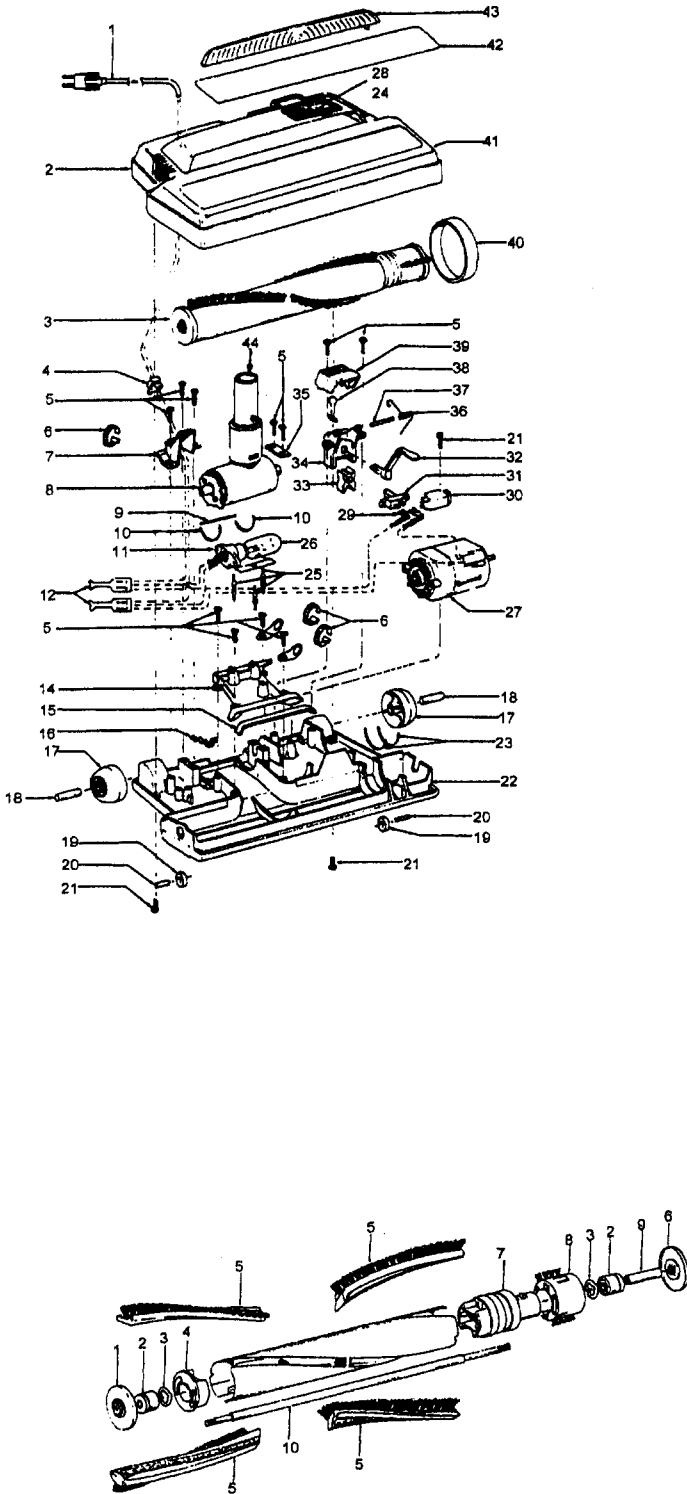

Power Nozzle

Model S3265, S3267, S3295, S3295-031

Ref. No.	Part No.	Description
	48438055	Power Nozzle - TF - (Same as 48438033 except 4.5' Cord)
	48438033	Power Nozzle Comp. - TF - S3295, S3295-031
1	48438044	Power Nozzle
	46321088	Cord - 3.5'
	46321005	Attachment Cord
2	36231103	Furniture Guard - MD
3	48416030	Agitator - 4B
4	163768	Strain Relief
5	21447041	* Screw
6	27479307	* Wire Tie
7	36131044	Retainer Housing - MP
	36131022	Retainer Housing - TF - S3295, S3295-031
8	43461021	Nozzle Connector - AG
9	34112005	* Seal
10	34337003	* Seal
11	47171009	+ Lamp Socket
12	48969	* Wire Nut
14	42256098	Duct Cover
15	34123017	* Seal
16	35276001	* Detent Spring
17	32175025	Wheel - AG
18	31523005	Wheel Shaft
19	32761001	Wheel
20	31522004	Wheel Shaft
21	21447007	* Screw
22	42246121	Base Plate (Inc. items 17,18,19,20,23)
23	34337004	* Lower Seal
	34378010	* Upper Seal
24	51865018	Indicator Lens Nameplate
25	36218005	Grommet
26	27317307	Lamp - 15
27	43177073	Motor
28	39382013	+ Indicator Lens
29	27666702	* Terminal
30	37258082	Shield
31	281770KD	Switch
32	51151053	Indicator - PH
33	34361001	Switch Actuator
34	42262032	Housing
35	36131017	* Retainer
36	38353007	Torsion Spring
37	31523006	Pivot Pin
38	38458002	* Depressor
39	38433054	Switch Pedal - MR
	38433044	Switch Pedal - MY - S3295, S3295-031
40	38528011	Belt
41	42252189	Nozzle Body - AG
42	52125092	Nameplate
	51377018	+ Nameplate - S3295, S3295-031
43	39383060	Lens - KC
44	43457037	Swivel Tube - AG

Ref. No.	Part No.	Description
1	48416030	Agitator
2	48495AY	Thread Guard
3	43267002	Bearing
4	21347003	* Washer
5	41435023	Agit.End (Inc. items 2,3)
6	48445017	Agitator Brush
7	41435018	Thread Guard
8	38537008	End Pulley
9	48418001	Brush Ring
10	31722019	Spacer
	32724005	Shaft