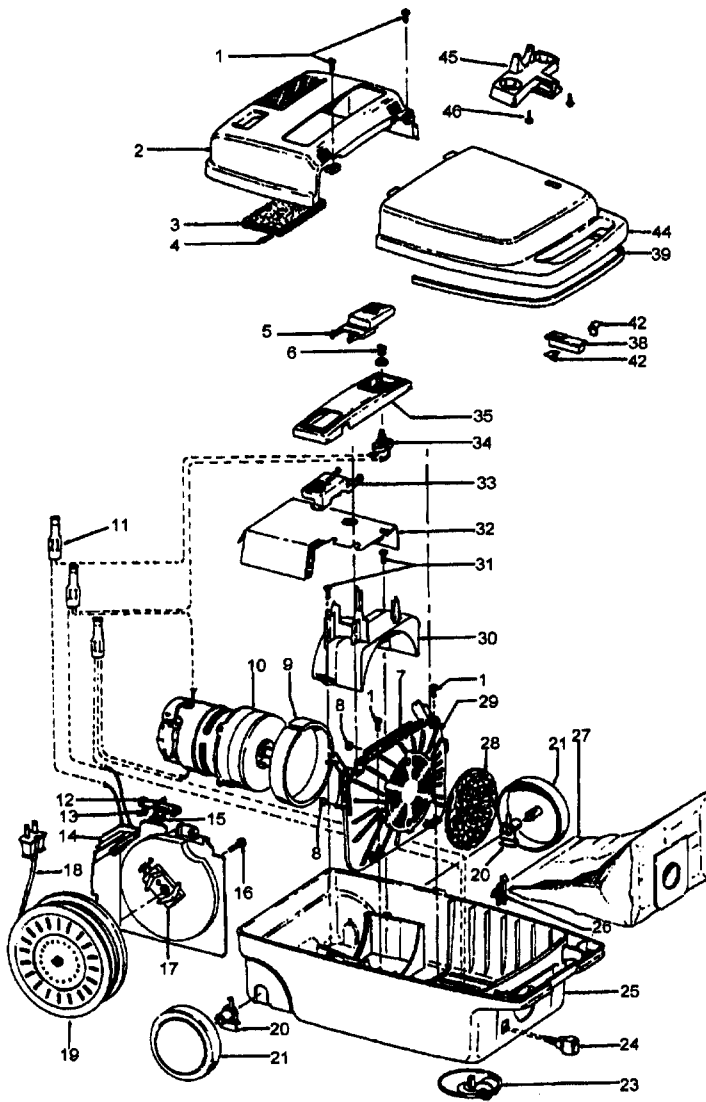

Ref. No.	Part No.	Description
1	21447041	* Screw
2	42219044	Motor Cover/Control Panel - JM
3	34163003	Diffuser
4	21366004	* Speed Nut
5	38422073	Switch Pedal - AG
6	38314002	Spring
7	34133007	Seal
8	34132006	+ Pad
9	34143002	Seal
10	43577109	Motor - (P-111)
11	48969	* Wire Nut
12	38458008	Brake Arm
13	38353009	+ Spring
14	37215167	Cord Reel Support - MP
15	36222008	Brake Pad
16	21447003	* Screw - 5/8
	21447072	* Screw - 7/8
17	47348076	Brush Block
18	46383311	Attach. Cord - AG - 20
19	46831106	Cord Reel - AAP
20	38511015	Wheel Bearing - AG
21	38522061	Wheel
23	41432040	Wheel Carriage - AG
24	46326079	Receptacle Assem. - AG
25	37231048	Main Body - MR
26	36151015	Latch
27	4010028K	Paper Bag - (3-Pk.)
28	31114009	Filter
29	36426012	Support
30	36321011	Motor Retainer
31	21447072	* Screw
32	34287021	Exhaust Muffler
33	38422080	+ Cord Reel Pedal - MS
34	28212026	Switch
35	42219044	Motor Cover / Control Panel - JM
38	51151010	Bag Indicator
39	38781010	Lid Seal
42	21378154	Clip
44	42212023	+ Bag Housing Lid - MP
45	36433044	+ Tool Rack - MP
46	21447003	* Screw

ITEMS NOT ILLUSTRATED

46831076	Commutator (Component of Cord Reel Assm.)
56513211	+ Owner Manual
58184003	+ Carton
58216009	+ Bottom Pad
58332014	+ Bottom Support
58366061	+ Mid Pad
58461023	+ Top Support

CLEANING TOOLS - (P-92)

43414073	Floor Brush
43414057	Furniture Nozzle
43414064	Dusting Brush -
38617017	Crevice Tool -
43433111	Hose - 2W - AG
43453052	Extension Tube - 20 - AX
43453023	Extension Tube - 20 - AX
48438044	Power Nozzle (P. 126)