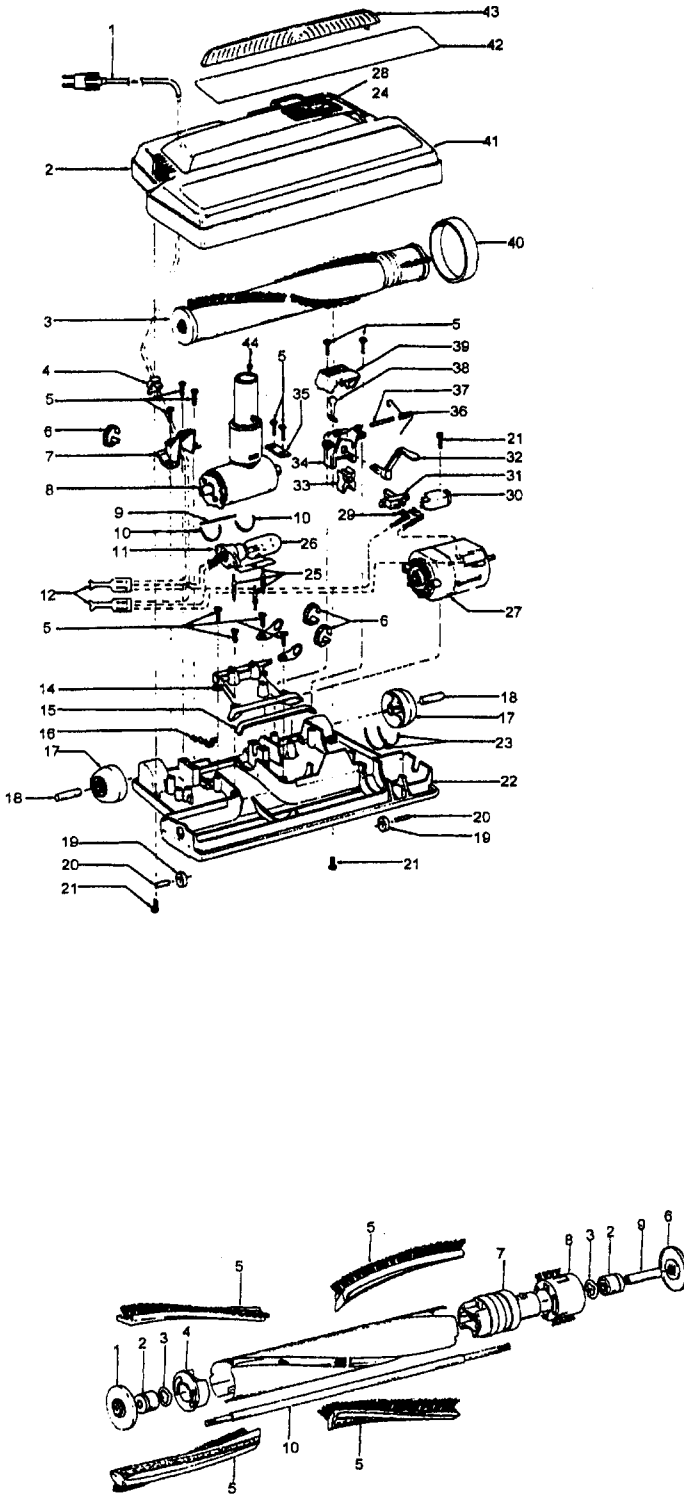

Power Nozzle

Model S3265, S3267, S3295, S3295-031

Ref. No.	Part No.	Description
	48438055	Power Nozzle - TF - (Same as 48438033 except 4.5' Cord)
	48438033	Power Nozzle Comp. - TF - S3295, S3295-031
1	48438044	Power Nozzle
	46321088	Cord - 3.5'
	46321005	Attachment Cord
2	36231103	Furniture Guard - MD
3	48416030	Agitator - 4B
4	163768	Strain Relief
5	21447041	* Screw
6	27479307	* Wire Tie
7	36131044	Retainer Housing - MP
	36131022	Retainer Housing - TF - S3295, S3295-031
8	43461021	Nozzle Connector - AG
9	34112005	* Seal
10	34337003	* Seal
11	47171009	+ Lamp Socket
12	48969	* Wire Nut
14	42256098	Duct Cover
15	34123017	* Seal
16	35276001	* Detent Spring
17	32175025	Wheel - AG
18	31523005	Wheel Shaft
19	32761001	Wheel
20	31522004	Wheel Shaft
21	21447007	* Screw
22	42246121	Base Plate (Inc. items 17,18,19,20,23)
23	34337004	* Lower Seal
	34378010	* Upper Seal
24	51865018	Indicator Lens Nameplate
25	36218005	Grommet
26	27317307	Lamp - 15
27	43177073	Motor
28	39382013	+ Indicator Lens
29	27666702	* Terminal
30	37258082	Shield
31	281770KD	Switch
32	51151053	Indicator - PH
33	34361001	Switch Actuator
34	42262032	Housing
35	36131017	* Retainer
36	38353007	Torsion Spring
37	31523006	Pivot Pin
38	38458002	* Depressor
39	38433054	Switch Pedal - MR
	38433044	Switch Pedal - MY - S3295, S3295-031
40	38528011	Belt
41	42252189	Nozzle Body - AG
42	52125092	Nameplate
	51377018	+ Nameplate - S3295, S3295-031
43	39383060	Lens - KC
44	43457037	Swivel Tube - AG

Ref. No.	Part No.	Description
1	48416030	Agitator
2	48495AY	Thread Guard
3	43267002	Bearing
4	21347003	* Washer
5	41435023	Agit.End (Inc. items 2,3)
6	48445017	Agitator Brush
7	41435018	Thread Guard
8	38537008	End Pulley
9	48418001	Brush Ring
10	31722019	Spacer
	32724005	Shaft