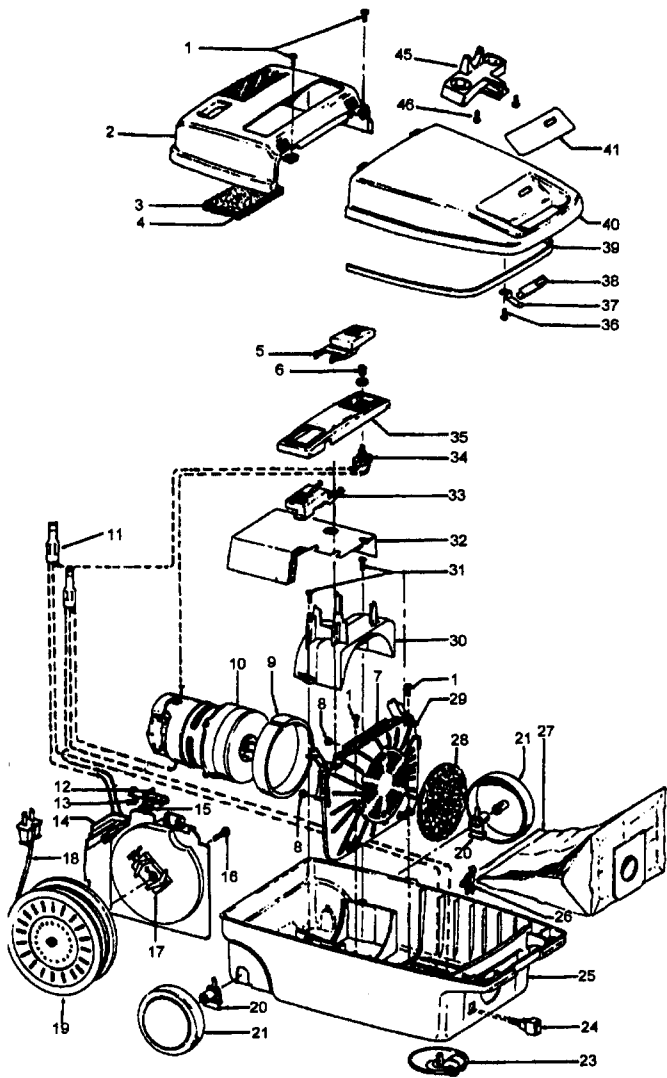

Power Nozzle

Model S3265, S3267, S3295, S3295-031

Ref. No.	Part No.	Description
	48438055	Power Nozzle - TF - (Same as 48438033 except 4.5' Cord)
	48438033	Power Nozzle Comp. - TF - S3295, S3295-031
1	48438044	Power Nozzle
	46321088	Cord - 3.5'
	46321005	Attachment Cord
2	36231103	Furniture Guard - MD
3	48416030	Agitator - 4B
4	163768	Strain Relief
5	21447041	* Screw
6	27479307	* Wire Tie
7	36131044	Retainer Housing - MP
	36131022	Retainer Housing - TF - S3295, S3295-031
8	43461021	Nozzle Connector - AG
9	34112005	* Seal
10	34337003	* Seal
11	47171009	+ Lamp Socket
12	48969	* Wire Nut
14	42256098	Duct Cover
15	34123017	* Seal
16	35276001	* Detent Spring
17	32175025	Wheel - AG
18	31523005	Wheel Shaft
19	32761001	Wheel
20	31522004	Wheel Shaft
21	21447007	* Screw
22	42246121	Base Plate (Inc. items 17,18,19,20,23)
23	34337004	* Lower Seal
	34378010	* Upper Seal
24	51865018	Indicator Lens Nameplate
25	36218005	Grommet
26	27317307	Lamp - 15
27	43177073	Motor
28	39382013	+ Indicator Lens
29	27666702	* Terminal
30	37258082	Shield
31	281770KD	Switch
32	51151053	Indicator - PH
33	34361001	Switch Actuator
34	42262032	Housing
35	36131017	* Retainer
36	38353007	Torsion Spring
37	31523006	Pivot Pin
38	38458002	* Depressor
39	38433054	Switch Pedal - MR
	38433044	Switch Pedal - MY - S3295, S3295-031
40	38528011	Belt
41	42252189	Nozzle Body - AG
42	52125092	Nameplate
	51377018	+ Nameplate - S3295, S3295-031
43	39383060	Lens - KC
44	43457037	Swivel Tube - AG

Ref. No.	Part No.	Description
1	48416030	Agitator
2	48495AY	Thread Guard
3	43267002	Bearing
4	21347003	* Washer
5	41435023	Agit.End (Inc. items 2,3)
6	48445017	Agitator Brush
7	41435018	Thread Guard
8	38537008	End Pulley
9	48418001	Brush Ring
10	31722019	Spacer
	32724005	Shaft