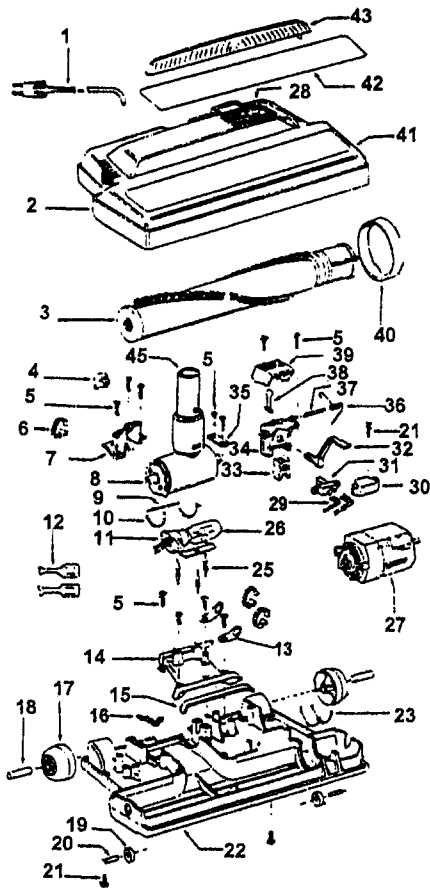

Power Nozzle:

48438024 - MX - S3269, S3271, S3475

+48438037 - LZ - S3427

Models S3269, S3271, S3427, S3475

Agitator 48416030

1	48495AY	Thread Guard
2	43267002	Bearing
3	21347003	* Washer
4	36422001	End
5	48445017	Agitator Brush
6	41435018	Thread Guard
7	38537008	End Pulley
8	48418001	Brush Ring
9	31722019	Spacer
10	32724005	Shaft

Ref. No.	Part No.	Description
	48438055	Power Nozzle -TF - 4.5' Cord
1	46321088	Cord - 3.5'
	46321005	Attachment Cord
2	36231097	Furniture Guard - ML - S3269
	36231096	Furniture Guard - MY - S3271, S3475
	36231106	Furniture Guard - MW - S3427
3	48416030	Agitator - 4B
4	163768	Strain Relief
5	21447041	* Screw
6	27479307	* Wire Tie
7	36131029	+ Retainer Housing - LZ
	36131023	Retainer Housing - MX
	36131065	Retainer Housing - AAK
8	43461021	Nozzle Connector - AG
9	34112005	* Seal
10	34337003	* Seal
11	47171009	+ Lamp Socket
12	48969	* Wire Nut
13	45517	* Wire Holder
14	42256098	Duct Cover
15	34123017	* Seal
16	35276001	* Detent Spring
17	32175025	Wheel - AG
18	31523005	Wheel Shaft
19	32761001	Wheel
20	31522004	Wheel Shaft
21	21447007	* Screw
22	42246121	Base Plate (Inc. items 17,18, 19, 20, 23)
23	34337004	* Lower Seal
	34378010	* Upper Seal
25	36218005	Grommet
26	27317307	Lamp - 15
27	43177073	Motor
28	51865005	Indicator Lens
29	27666702	* Terminal
30	37258082	Shield
31	281770KD	Switch
32	51151053	Indicator - PH
33	34361001	Switch Actuator
34	42262032	Housing
35	36131017	* Retainer
36	38353007	Torsion Spring
37	31523006	Pivot Pin
38	38458002	* Depressor
39	38433046	Switch Pedal - ML - S3269
	38433044	Switch Pedal - MY - S3271
	38433067	+ Switch Pedal - MW - S3427, S3475
40	38528011	Belt
41	42252189	Nozzle Body - AG - S3269, S3271, S3427
	42252186	+ Nozzle Body - AAK - S3475
42	52125084	Nameplate - S3269
	52125082	Nameplate - S3271
	52125091	Nameplate - S3427
	52125114	Nameplate - S3475
43	39383060	Lens
45	43457037	Swivel Tube - AG - S3271, S3475