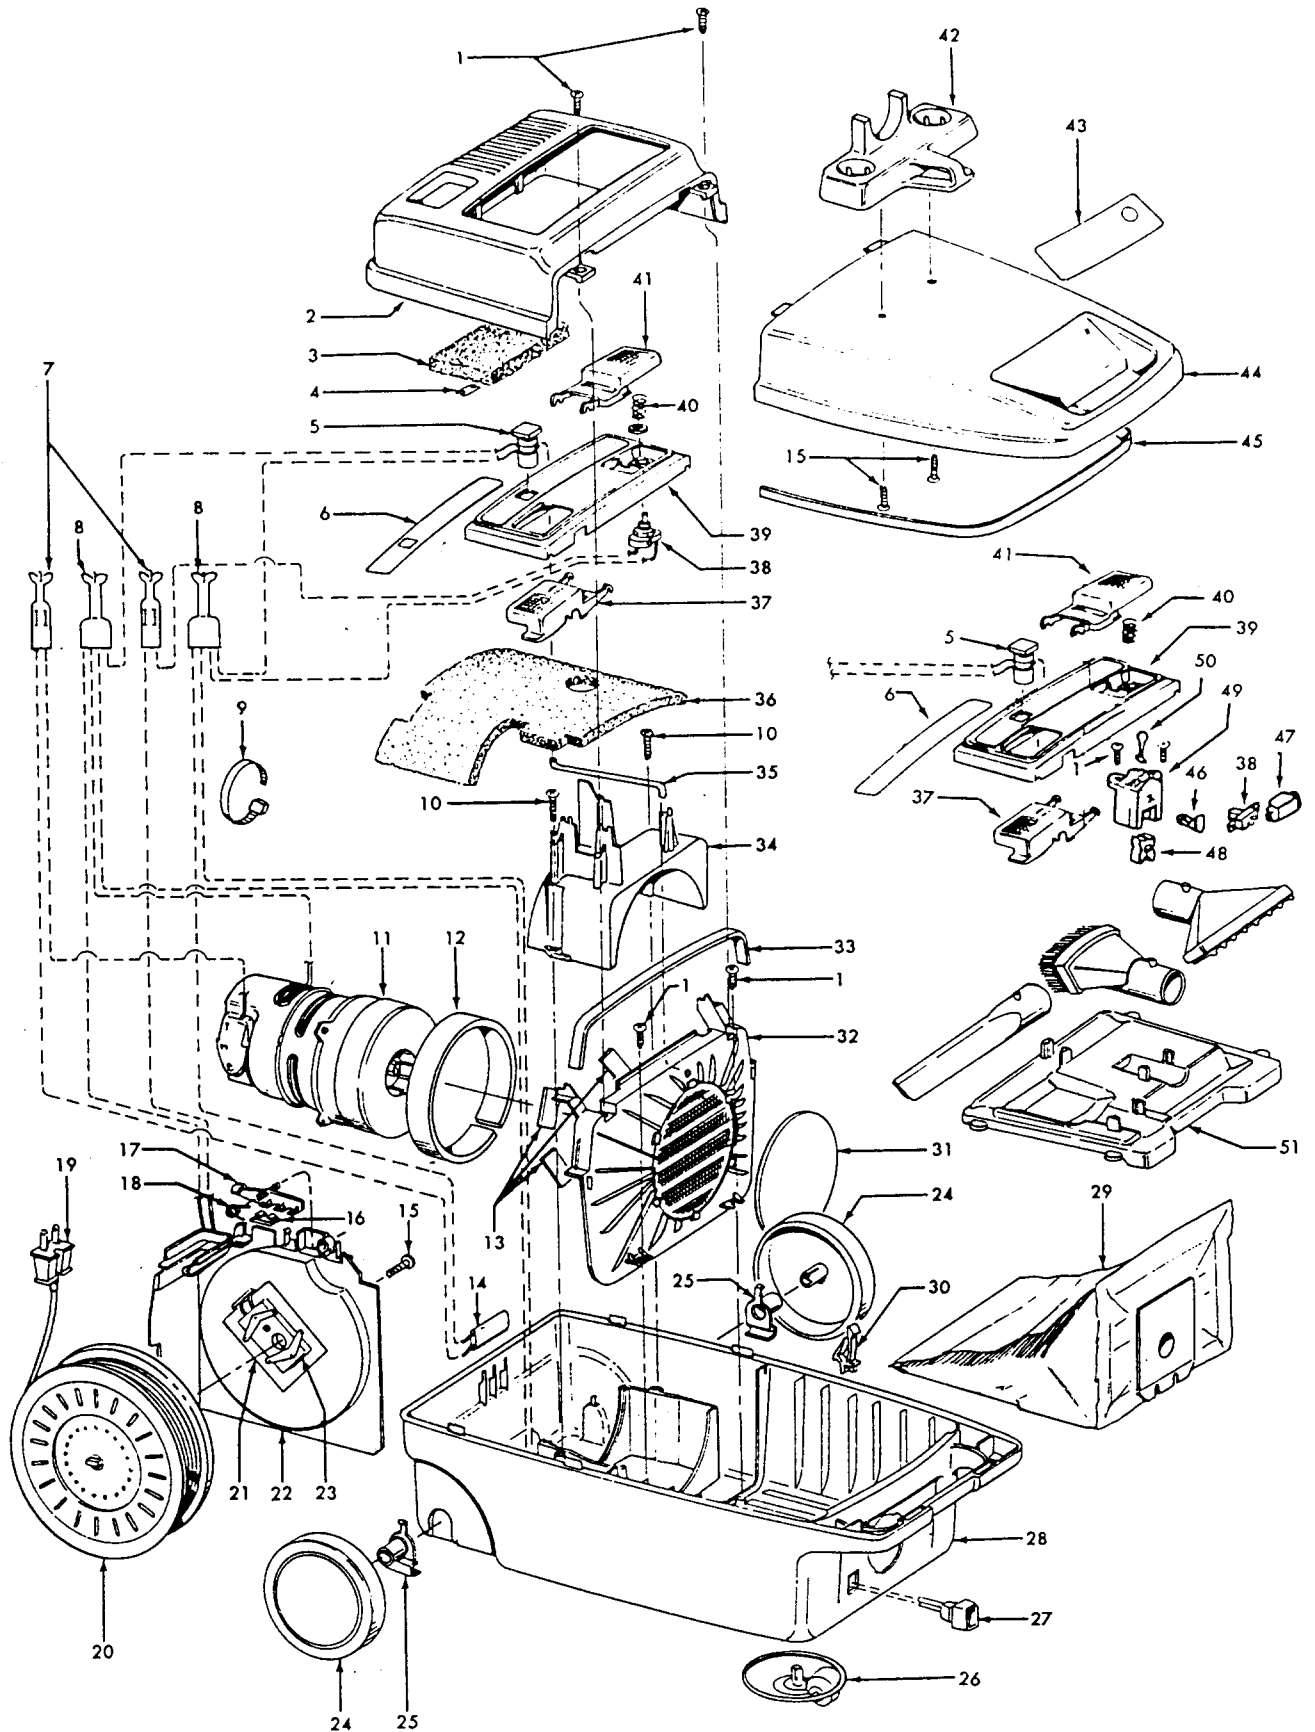

Ref. No.	Part No.	Description
	48438055	Power Nozzle -TF - 4.5' Cord
1	46321088	Cord - 3.5'
	46321005	Attachment Cord
2	36231097	Furniture Guard - ML - S3269
	36231096	Furniture Guard - MY - S3271, S3475
	36231106	Furniture Guard - MW - S3427
3	48416030	Agitator - 4B
4	163768	Strain Relief
5	21447041	* Screw
6	27479307	* Wire Tie
7	36131029	+ Retainer Housing - LZ
	36131023	Retainer Housing - MX
	36131065	Retainer Housing - AAK
8	43461021	Nozzle Connector - AG
9	34112005	* Seal
10	34337003	* Seal
11	47171009	+ Lamp Socket
12	48969	* Wire Nut
13	45517	* Wire Holder
14	42256098	Duct Cover
15	34123017	* Seal
16	35276001	* Detent Spring
17	32175025	Wheel - AG
18	31523005	Wheel Shaft
19	32761001	Wheel
20	31522004	Wheel Shaft
21	21447007	* Screw
22	42246121	Base Plate (Inc. items 17,18, 19, 20, 23)
23	34337004	* Lower Seal
	34378010	* Upper Seal
25	36218005	Grommet
26	27317307	Lamp - 15
27	43177073	Motor
28	51865005	Indicator Lens
29	27666702	* Terminal
30	37258082	Shield
31	281770KD	Switch
32	51151053	Indicator - PH
33	34361001	Switch Actuator
34	42262032	Housing
35	36131017	* Retainer
36	38353007	Torsion Spring
37	31523006	Pivot Pin
38	38458002	* Depressor
39	38433046	Switch Pedal - ML - S3269
	38433044	Switch Pedal - MY - S3271
	38433067	+ Switch Pedal - MW - S3427, S3475
40	38528011	Belt
41	42252189	Nozzle Body - AG - S3269, S3271, S3427
	42252186	+ Nozzle Body - AAK - S3475
42	52125084	Nameplate - S3269
	52125082	Nameplate - S3271
	52125091	Nameplate - S3427
	52125114	Nameplate - S3475
43	39383060	Lens
45	43457037	Swivel Tube - AG - S3271, S3475