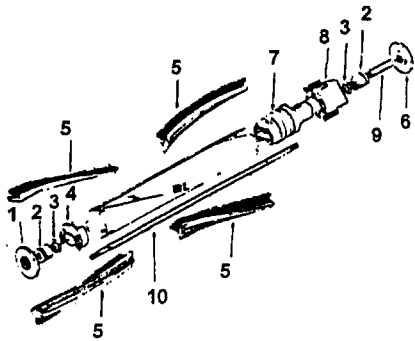

Power Nozzle:

48438024 - MX - S3269, S3271, S3475

+48438037 - LZ - S3427

Models S3269, S3271, S3427, S3475

Agitator 48416030

1	48495AY	Thread Guard
2	43267002	Bearing
3	21347003	* Washer
4	36422001	End
5	48445017	Agitator Brush
6	41435018	Thread Guard
7	38537008	End Pulley
8	48418001	Brush Ring
9	31722019	Spacer
10	32724005	Shaft

Ref. No.	Part No.	Description
	48438055	Power Nozzle -TF - 4.5' Cord
1	46321088	Cord - 3.5'
	46321005	Attachment Cord
2	36231097	Furniture Guard - ML - S3269
	36231096	Furniture Guard - MY - S3271, S3475
	36231106	Furniture Guard - MW - S3427
3	48416030	Agitator - 4B
4	163768	Strain Relief
5	21447041	* Screw
6	27479307	* Wire Tie
7	36131029	+ Retainer Housing - LZ
	36131023	Retainer Housing - MX
	36131065	Retainer Housing - AAK
8	43461021	Nozzle Connector - AG
9	34112005	* Seal
10	34337003	* Seal
11	47171009	+ Lamp Socket
12	48969	* Wire Nut
13	45517	* Wire Holder
14	42256098	Duct Cover
15	34123017	* Seal
16	35276001	* Detent Spring
17	32175025	Wheel - AG
18	31523005	Wheel Shaft
19	32761001	Wheel
20	31522004	Wheel Shaft
21	21447007	* Screw
22	42246121	Base Plate (Inc. items 17,18, 19, 20, 23)
23	34337004	* Lower Seal
	34378010	* Upper Seal
25	36218005	Grommet
26	27317307	Lamp - 15
27	43177073	Motor
28	51865005	Indicator Lens
29	27666702	* Terminal
30	37258082	Shield
31	281770KD	Switch
32	51151053	Indicator - PH
33	34361001	Switch Actuator
34	42262032	Housing
35	36131017	* Retainer
36	38353007	Torsion Spring
37	31523006	Pivot Pin
38	38458002	* Depressor
39	38433046	Switch Pedal - ML - S3269
	38433044	Switch Pedal - MY - S3271
	38433067	+ Switch Pedal - MW - S3427, S3475
40	38528011	Belt
41	42252189	Nozzle Body - AG - S3269, S3271, S3427
	42252186	+ Nozzle Body - AAK - S3475
42	52125084	Nameplate - S3269
	52125082	Nameplate - S3271
	52125091	Nameplate - S3427
	52125114	Nameplate - S3475
43	39383060	Lens
45	43457037	Swivel Tube - AG - S3271, S3475