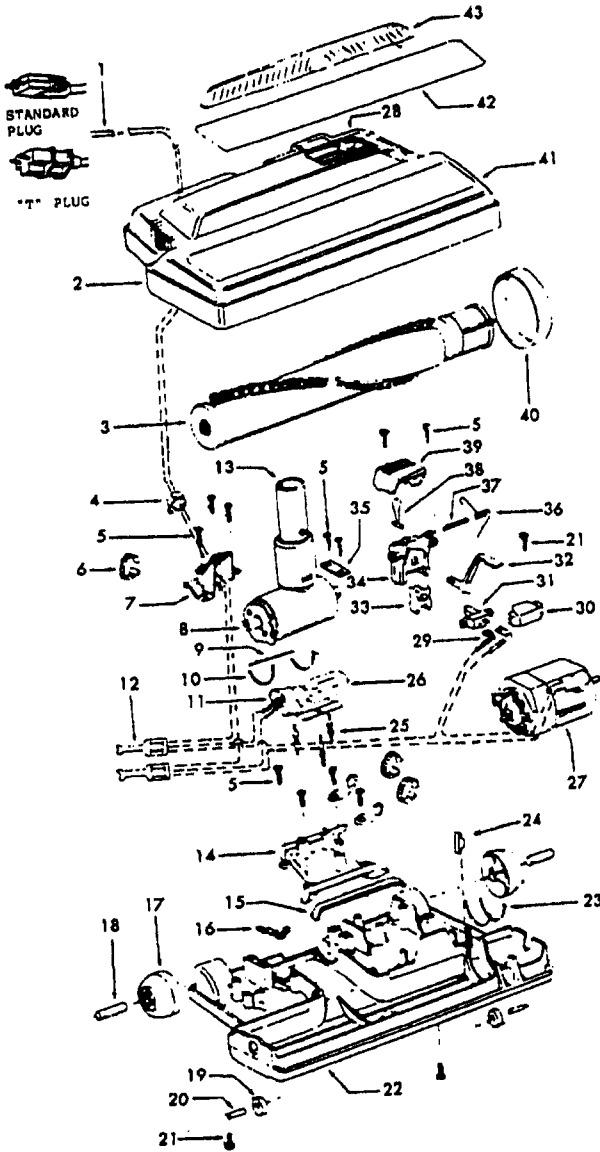

48438024 - MX - S3271-036, S3271-060, S3271-070

48438226 - AG - S3487, S3499, S3501 - T-Plug

48438044 - AG - S3269-036, S3269-060, S3269-070, S3487, S3499, S3631 - Standard Plug

Ref. No.	Part No.	Description
1	46321088	Cord - AG - Standard Plug
	46321009	Cord - T Plug
2	36231096	Furniture Guard - MY - S3269-036, S3269-060, S3269-070, S3271-036, S3271-060, S3487, S3499, S3501
3	48416030	Agitator - 4B
4	163768	Strain Relief
5	21447041	* Screw
6	27479307	* Wire Tie
7	36131065	Retainer Housing - AAK
	36131067	Retainer Housing - AG - S3487, 3499, S3501
8	43461021	Nozzle Connector - AG
9	34112005	* Seal
10	34337003	* Seal
11	47171009	+ Lamp Socket
12	18972	Insulated Terminal (3 Wire)
13	43457037	Swivel Tube - AG
14	42256098	Duct Cover
15	34123017	Seal
16	35276001	Detent Spring
17	32175025	Wheel - AG
18	31523005	Wheel Shaft
19	32761001	Wheel
20	31522004	Wheel Shaft
21	21447007	* Screw
22	42246121	Base Plate (Inc. items 17, 18, 19, 20, 23, 24)
23	34337004	* Lower Seal
	34378010	* Upper Seal
24	13261AY	* Rib Shoe
25	36218005	Grommet
	36218016	Grommet - S3631
26	27317307	Lamp - 15
27	43177073	Motor
28	51865005	Indicator Lens
	51865018	Indicator Lens - S3269-070, S3271-070, S3487, S3499, S3501
29	27666702	Terminal
30	37258082	Shield
31	281770KD	Switch
32	51151053	Indicator - PH
33	34361001	Switch Actuator
34	42262032	Housing
35	36131017	* Retainer
36	38353007	Torsion Spring
37	31523006	Pivot Pin
38	38458002	* Depressor
39	38433067	+ Switch Pedal - MW - S3487, S3499, S3501, S3269-036, S3269-060, S3269-070, S3271-036, S3271-060, S3271-070
40	38528011	Belt
41	42252186	+ Nozzle Body - AAK
	42252189	Nozzle Body - S3487, S3499, S3269-036, S3269-060, S3269-070
	42252144	Nozzle Body - MY - S3501
42	52125114	Nameplate
43	39383060	Lens
45	43457037	Swivel Tube - AG