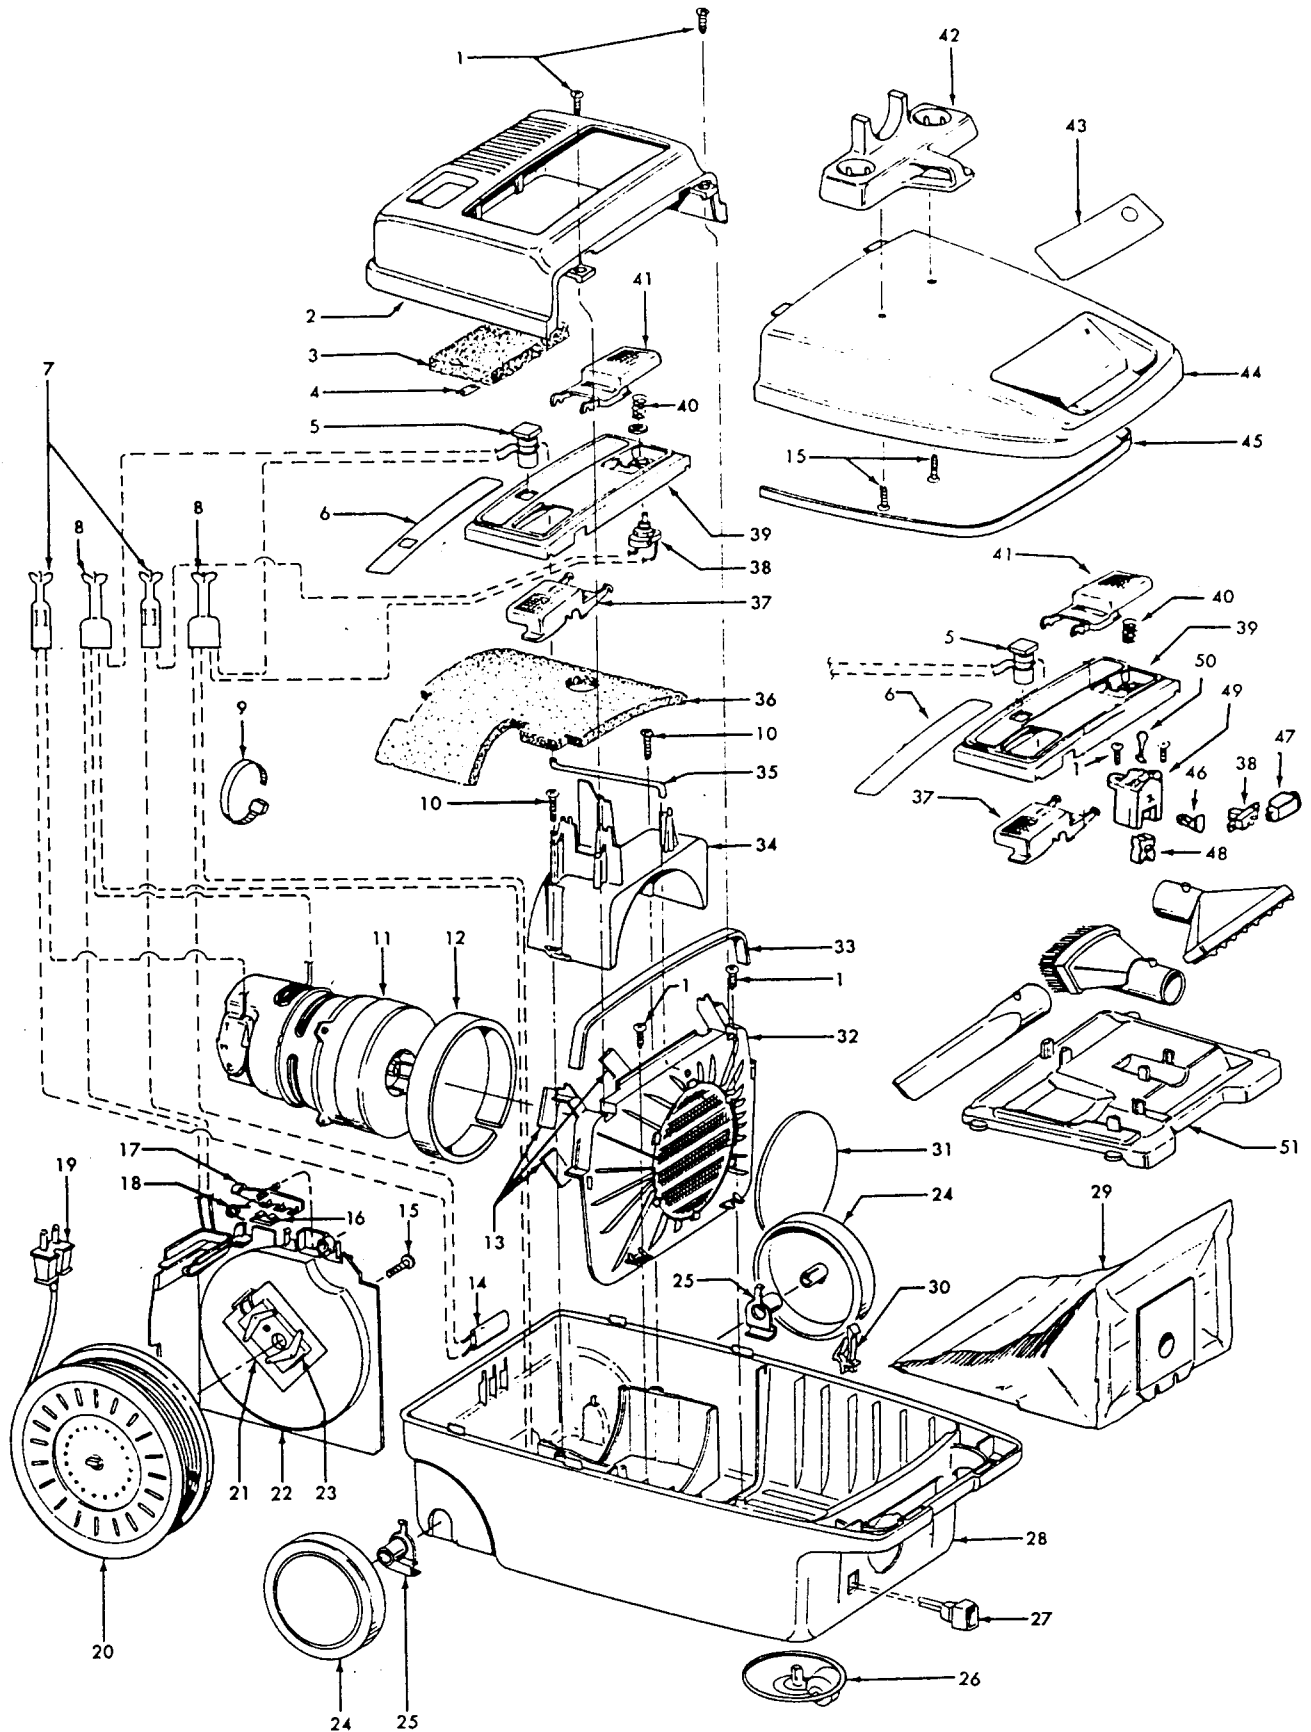

Spirit

Models S3269, S3269-036, S3269-060, S3269-070

Ref. No.	Part No.	Description
1	21447041	* Screw
2	37195074	Motor Cover - AG - S3269, S3269-036, S3269-070
3	34163003	Diffuser
4	21366004	* Speed Nut
5	27343212	Bag Indicator
6	51331007	Nameplate
7	12227	Insulated Terminal (2 Wire)
8	18972	Insulated Terminal (3 Wire)
9	27479307	* Wire Tie
10	21447072	* Screw
11	43578051	Motor - 3.1 - S3269, S3269-060 - (P-156)
	43578070	+ Motor - 3.6 - (P-1 56)
	43578069	Motor - 4.0 - S3269-036, S3269-070 - (P-156)
12	34143003	Seal
13	34132015	+ Pad
14	47534018	Thermal Protector
15	21447003	* Screw - 5/8
	21447072	* Screw - 7/8
16	36222008	Brake Pad
17	38458008	Brake Arm
18	38353009	+ Spring
19	46383311	Cord - AG - 20
	164123	* Terminal
20	46831106	Cord Reel
21	34165004	Insulator
22	37215170	+ Cord Reel Support - AG
23	47348076	Brush Block
24	38522061	Wheel - AG
25	38511015	Wheel Bearing
26	41432040	Wheel Carrier
27	46326079	Receptacle Assem. - AG
28	37231052	Main Body - KS - S3269
	37231072	Main Body - AAP - S3269-036, S3269-060, S3269-070
29	4010028K	Paper Bag - 3 Pk.
30	36151015	Latch
31	31114010	Filter
32	36426014	Bulkhead
33	34133007	Seal
34	36321012	Motor Retainer
35	31727025	Vent Tube
36	34287021	Muffler
37	38422124	Cord Reel Pedal - AG
38	28212026	Switch - Push
	28177019	Switch - Slide
39	37214092	+ Control Panel - KS
	37214138	Control Panel - Push Switch - AAP - S3269, S3269-036, S3269-060
	37214143	Control Panel - Slide Switch - AAP - S3269-036, S3269-070
40	38314002	Spring - Push Switch

Ref. No.	Part No.	Description
	38319002	+ Spring - Slide Switch
41	38422073	Switch Pedal - AG - Push Switch - S3269, S3269-036, S3269-060
	38422149	Switch Pedal - AG -Slide Switch - S3269-036, S3269-070
42	36433046	Tool Rack - KR - S3269, S3269-036
43	52125123	+ Nameplate - S3269, S3269-060
	52125117	+ Nameplate - S3269-036, S3269-070
44	42212040	Bag Housing Lid - ML - S3269, S3269-036
	42212070	Bag Housing Lid - ML - S3269-070
45	38781010	Seal
46	38561003	Axle
47	37258082	Terminal Shield
48	34361001	Switch Actuator
49	42262075	Actuator Housing
50	38458002	* Depressor
51	36433071	Tool Storage Tray - S3269-070
	56513212	+ Owner Manual - S3269, S3269-036
	56513274	Owner Manual - S3269-070
	58184006	+ Carton - S3269
	58184018	+ Carton - S3269-060
	58184023	+ Carton - S3269-036
	58184026	+ Carton - S3269-070
	58366069	+ Bottom Support
	58366061	+ Mid Pad
	58366070	+ Mid Pad - S3269-070
	58461023	Top Support
CLEANING TOOLS - S3269, S3269-036, S3269-060 - (P-92)		
	38617017	Crevice Tool - AG
	43414057	Furniture Nozzle - AG
	43414064	Dusting Brush - AG
	43414073	Floor Brush - AG
	43433084	Hose - 2W - S/C - AAP
	43453058	+ Extension Tube - BL - 20
	43453052	Extension Tube - 20 - AX
	48438039	Power Nozzle - AAP - S3269-036, S3269-060 - (P- 1 68)
	48438024	Power Nozzle - MX - S3269
CLEANING TOOLS - S3269-070 - (P-92)		
	38617017	Crevice Tool - AG
	43414057	Furniture Nozzle - AG
	43414064	Dusting Brush - AG
	43414073	Floor Brush - AG
	43433084	Hose - 2W - S/C - AAP
	43453052	Extension Tube - 20- AX
	48438044	Power Nozzle - AG - S3269-070 - (P-168)