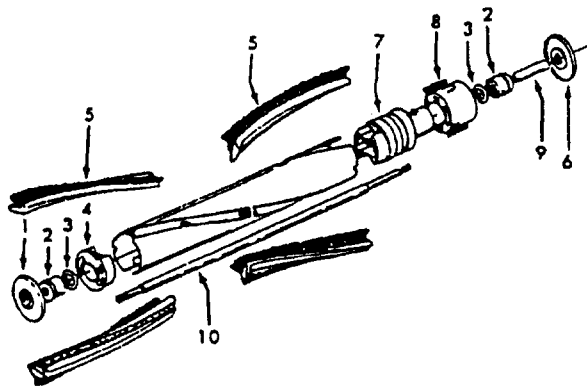

48438024 - MX - S3271-036, S3271-060, S3271-070

48438226 - AG - S3487, S3499, S3501 - T-Plug

48438044 - AG - S3269-036, S3269-060, S3269-070, S3487, S3499, S3631 - Standard Plug

Ref. No.	Part No.	Description
1	46321088	Cord - AG - Standard Plug
	46321009	Cord - T Plug
2	36231096	Furniture Guard - MY - S3269-036, S3269-060, S3269-070, S3271-036, S3271-060, S3487, S3499, S3501
3	48416030	Agitator - 4B
4	163768	Strain Relief
5	21447041	* Screw
6	27479307	* Wire Tie
7	36131065	Retainer Housing - AAK
	36131067	Retainer Housing - AG - S3487, 3499, S3501
8	43461021	Nozzle Connector - AG
9	34112005	* Seal
10	34337003	* Seal
11	47171009	+ Lamp Socket
12	18972	Insulated Terminal (3 Wire)
13	43457037	Swivel Tube - AG
14	42256098	Duct Cover
15	34123017	Seal
16	35276001	Detent Spring
17	32175025	Wheel - AG
18	31523005	Wheel Shaft
19	32761001	Wheel
20	31522004	Wheel Shaft
21	21447007	* Screw
22	42246121	Base Plate (Inc. items 17, 18, 19, 20, 23, 24)
23	34337004	* Lower Seal
	34378010	* Upper Seal
24	13261AY	* Rib Shoe
25	36218005	Grommet
	36218016	Grommet - S3631
26	27317307	Lamp - 15
27	43177073	Motor
28	51865005	Indicator Lens
	51865018	Indicator Lens - S3269-070, S3271-070, S3487, S3499, S3501
29	27666702	Terminal
30	37258082	Shield
31	281770KD	Switch
32	51151053	Indicator - PH
33	34361001	Switch Actuator
34	42262032	Housing
35	36131017	* Retainer
36	38353007	Torsion Spring
37	31523006	Pivot Pin
38	38458002	* Depressor
39	38433067	+ Switch Pedal - MW - S3487, S3499, S3501, S3269-036, S3269-060, S3269-070, S3271-036, S3271-060, S3271-070
40	38528011	Belt
41	42252186	+ Nozzle Body - AAK
	42252189	Nozzle Body - S3487, S3499, S3269-036, S3269-060, S3269-070
	42252144	Nozzle Body - MY - S3501
42	52125114	Nameplate
43	39383060	Lens
45	43457037	Swivel Tube - AG