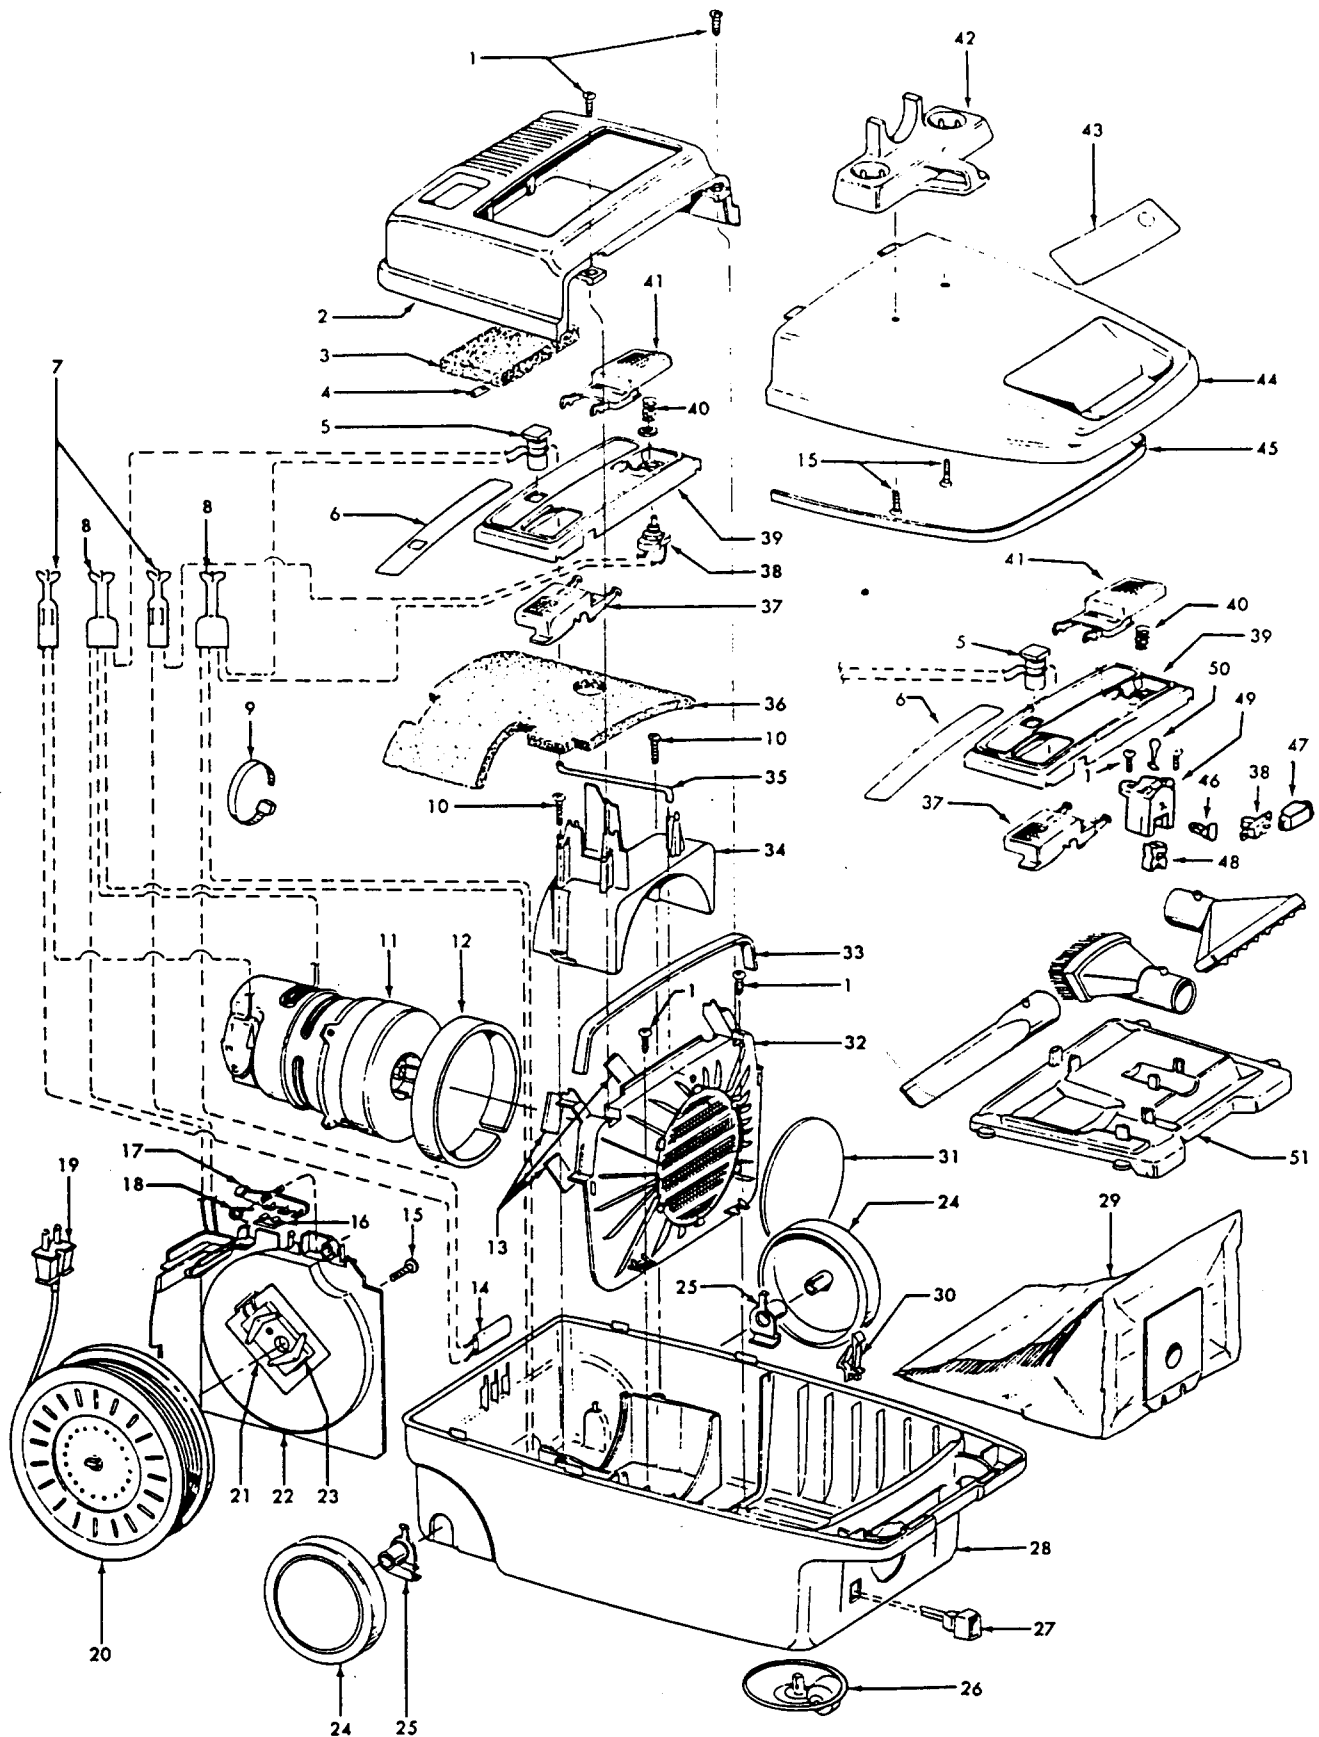

Agitator

Models S3181, S3189, S3191, S3193, S3195, S3195-030
 S3199, S3201, S3209, S3211, S3213, S3217, S3219,
 S3233, S3237, S3239, S3245, S3261, S3263, S3265
 S3269, S3271, S3403, S3425, S3425-030

Ref. No.	Part No.	Description
1	41435018	Thread Guard
2	43267002	Bearing
3	21347003	Washer
4	36422001	End
	41435023	End - S3425-060
5	48445017	Agitator Brush
6	160070	Shaft
8	38537002	End Pulley
9	41435021	Thread Guard
	48416009	Agitator - S3181, S3189, S3191, S3193, S3217, S3209, S3211, S3213, S3245, S3261, S3263, S3403, S3425-060

Ref. No.	Part No.	Description
1	48495AY	Thread Guard
2	43267002	Bearing
3	21347003	Washer
4	41435023	End
5	48445017	Agitator Brush
6	41435018	Thread Guard
7	38537008	End Pulley
8	48418001	Brush Ring
9	31722019	Spacer
10	32724005	Shaft
	48416030	Agitator Comp.- S3195, S3195-030, S3199, S3201, S3219, S3233, S3237, S3239, S3265, S3269, S3271