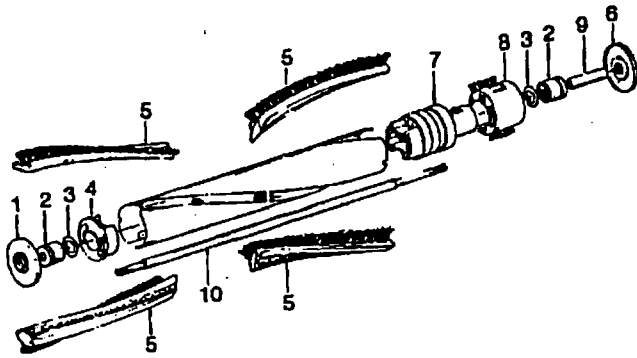

Ref. No.	Part No.	Description
	48438055	Power Nozzle -TF - 4.5' Cord
1	46321088	Cord - 3.5'
	46321005	Attachment Cord
2	36231097	Furniture Guard - ML - S3269
	36231096	Furniture Guard - MY - S3271, S3475
	36231106	Furniture Guard - MW - S3427
3	48416030	Agitator - 4B
4	163768	Strain Relief
5	21447041	* Screw
6	27479307	* Wire Tie
7	36131029	+ Retainer Housing - LZ
	36131023	Retainer Housing - MX
	36131065	Retainer Housing - AAK
8	43461021	Nozzle Connector - AG
9	34112005	* Seal
10	34337003	* Seal
11	47171009	+ Lamp Socket
12	48969	* Wire Nut
13	45517	* Wire Holder
14	42256098	Duct Cover
15	34123017	* Seal
16	35276001	* Detent Spring
17	32175025	Wheel - AG
18	31523005	Wheel Shaft
19	32761001	Wheel
20	31522004	Wheel Shaft
21	21447007	* Screw
22	42246121	Base Plate (Inc. items 17, 18, 19, 20, 23)
23	34337004	* Lower Seal
	34378010	* Upper Seal
25	36218005	Grommet
26	27317307	Lamp - 15
27	43177073	Motor
28	51865005	Indicator Lens
29	27666702	* Terminal
30	37258082	Shield
31	281770KD	Switch
32	51151053	Indicator - PH
33	34361001	Switch Actuator
34	42262032	Housing
35	36131017	* Retainer
36	38353007	Torsion Spring
37	31523006	Pivot Pin
38	38458002	* Depressor
39	38433046	Switch Pedal - ML - S3269
	38433044	Switch Pedal - MY - S3271
	38433067	+ Switch Pedal - MW - S3427, S3475
40	38528011	Belt
41	42252189	Nozzle Body - AG - S3269, S3271, S3427
	42252186	+ Nozzle Body - AAK - S3475
42	52125084	Nameplate - S3269
	52125082	Nameplate - S3271
	52125091	Nameplate - S3427
	52125114	Nameplate - S3475
43	39383060	Lens
45	43457037	Swivel Tube - AG - S3271, S3475

Ref. No.	Part No.	Description
1	48495AY	Thread Guard
2	43267002	Bearing
3	21347003	Washer
4	41435023	End
5	48445017	Agitator Brush
6	41435018	Thread Guard
7	38537008	End Pulley
8	48418001	Brush Ring
9	31722019	Spacer
10	32724005	Shaft
	48416030	Agitator Comp.- S3195, S3195-030, S3199, S3201, S3219, S3233, S3237, S3239, S3265, S3269, S3271