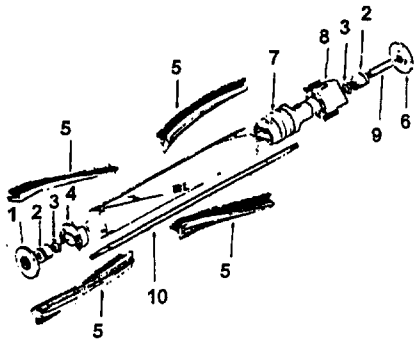

Power Nozzle:
48438024 - MX - S3269, S3271, S3475
+48438037 - LZ - S3427

Models S3269, S3271, S3427, S3475

Agitator 48416030

1	48495AY	Thread Guard
2	43267002	Bearing
3	21347003	* Washer
4	36422001	End
5	48445017	Agitator Brush
6	41435018	Thread Guard
7	38537008	End Pulley
8	48418001	Brush Ring
9	31722019	Spacer
10	32724005	Shaft

Ref. No.	Part No.	Description
	48438055	Power Nozzle -TF - 4.5' Cord
1	46321088	Cord - 3.5'
	46321005	Attachment Cord
2	36231097	Furniture Guard - ML - S3269
	36231096	Furniture Guard - MY - S3271, S3475
	36231106	Furniture Guard - MW - S3427
3	48416030	Agitator - 4B
4	163768	Strain Relief
5	21447041	* Screw
6	27479307	* Wire Tie
7	36131029	+ Retainer Housing - LZ
	36131023	Retainer Housing - MX
	36131065	Retainer Housing - AAK
8	43461021	Nozzle Connector - AG
9	34112005	* Seal
10	34337003	* Seal
11	47171009	+ Lamp Socket
12	48969	* Wire Nut
13	45517	* Wire Holder
14	42256098	Duct Cover
15	34123017	* Seal
16	35276001	* Detent Spring
17	32175025	Wheel - AG
18	31523005	Wheel Shaft
19	32761001	Wheel
20	31522004	Wheel Shaft
21	21447007	* Screw
22	42246121	Base Plate (Inc. items 17, 18, 19, 20, 23)
23	34337004	* Lower Seal
	34378010	* Upper Seal
25	36218005	Grommet
26	27317307	Lamp - 15
27	43177073	Motor
28	51865005	Indicator Lens
29	27666702	* Terminal
30	37258082	Shield
31	281770KD	Switch
32	51151053	Indicator - PH
33	34361001	Switch Actuator
34	42262032	Housing
35	36131017	* Retainer
36	38353007	Torsion Spring
37	31523006	Pivot Pin
38	38458002	* Depressor
39	38433046	Switch Pedal - ML - S3269
	38433044	Switch Pedal - MY - S3271
	38433067	+ Switch Pedal - MW - S3427, S3475
40	38528011	Belt
41	42252189	Nozzle Body - AG - S3269, S3271, S3427
	42252186	+ Nozzle Body - AAK - S3475
42	52125084	Nameplate - S3269
	52125082	Nameplate - S3271
	52125091	Nameplate - S3427
	52125114	Nameplate - S3475
43	39383060	Lens
45	43457037	Swivel Tube - AG - S3271, S3475