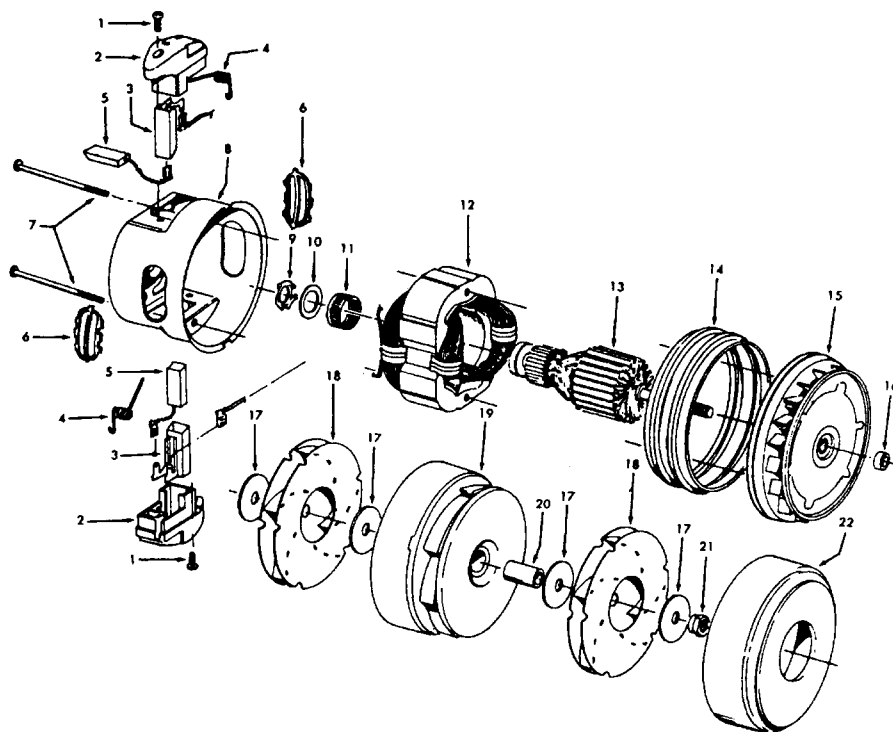

**Motor 43578051 (3.1)
43578069 (4.0)**

Ref. No.	Part No.	Description
1	21429406	* Screw
2	168038AG	Brush Carrier
3	168506--	Brush Holder
4	38353004	Spring
5	167679	Carbon Brush
6	169702BZ	+ Bushing
7	36112003	* Bolt 3.1
	21563061	Bolt 4.0
8	42192016	Motor Housing
9	21345116	+ Spring Washer
10	21312778	+* Thrust Washer
11	24198002	Star Ring
12	45311048	Field Coil 3.1
	45311022	+ Field Coil 4.0
13	44765185	Armature 3.1
	44765225	Armature 4.0
14	31195003	Motor Mount Insulator 3.1
	31195004	Motor Mount Insulator 4.0
15	43551013	Diffuser
16	31148009	Spacer
17	21312701	* Washer
18	43566017	Fan
19	42192033	Interstage
20	31743003	Spacer
21	33426001	Nut
22	37196087	Fan Cover

Motor:

	43578051	43578069
	S3259	S3269-036
	S3269	S3269-070
	S3269-060	S3271-036
	S3271	S3271-070
	S3271-060	S3483
	S3295-031	S3485
	S3299-031	S3485-070
	S3405	S3487
	S3419	S3499
	S3423	S3501
	S3441-031	S3503
	S3441-070	S3505
	S3473	S3621
	S3475	S3629
	S3481	S3631
	S3627