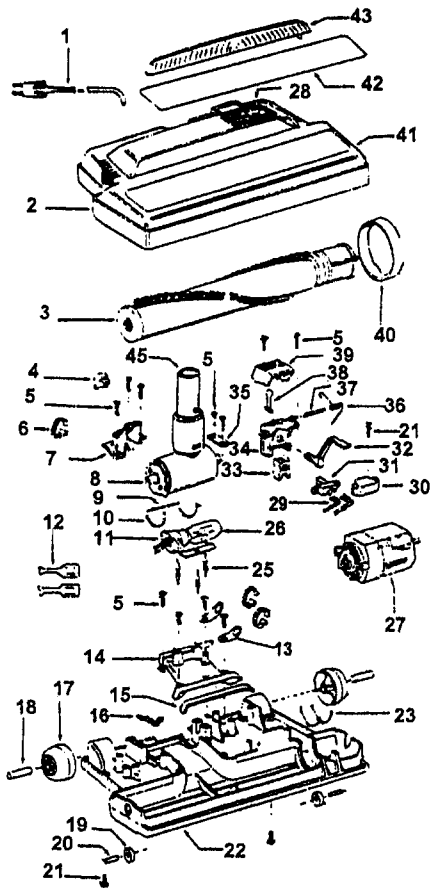

Power Nozzle:
48438024 - MX - S3269, S3271, S3475
+48438037 - LZ - S3427

Models S3269, S3271, S3427, S3475

Agitator 48416030

1	48495AY	Thread Guard
2	43267002	Bearing
3	21347003	* Washer
4	36422001	End
5	48445017	Agitator Brush
6	41435018	Thread Guard
7	38537008	End Pulley
8	48418001	Brush Ring
9	31722019	Spacer
10	32724005	Shaft

Ref. No.	Part No.	Description
	48438055	Power Nozzle -TF - 4.5' Cord
1	46321088	Cord - 3.5'
	46321005	Attachment Cord
2	36231097	Furniture Guard - ML - S3269
	36231096	Furniture Guard - MY - S3271, S3475
	36231106	Furniture Guard - MW - S3427
3	48416030	Agitator - 4B
4	163768	Strain Relief
5	21447041	* Screw
6	27479307	* Wire Tie
7	36131029	+ Retainer Housing - LZ
	36131023	Retainer Housing - MX
	36131065	Retainer Housing - AAK
8	43461021	Nozzle Connector - AG
9	34112005	* Seal
10	34337003	* Seal
11	47171009	+ Lamp Socket
12	48969	* Wire Nut
13	45517	* Wire Holder
14	42256098	Duct Cover
15	34123017	* Seal
16	35276001	* Detent Spring
17	32175025	Wheel - AG
18	31523005	Wheel Shaft
19	32761001	Wheel
20	31522004	Wheel Shaft
21	21447007	* Screw
22	42246121	Base Plate (Inc. items 17, 18, 19, 20, 23)
23	34337004	* Lower Seal
	34378010	* Upper Seal
25	36218005	Grommet
26	27317307	Lamp - 15
27	43177073	Motor
28	51865005	Indicator Lens
29	27666702	* Terminal
30	37258082	Shield
31	281770KD	Switch
32	51151053	Indicator - PH
33	34361001	Switch Actuator
34	42262032	Housing
35	36131017	* Retainer
36	38353007	Torsion Spring
37	31523006	Pivot Pin
38	38458002	* Depressor
39	38433046	Switch Pedal - ML - S3269
	38433044	Switch Pedal - MY - S3271
	38433067	+ Switch Pedal - MW - S3427, S3475
40	38528011	Belt
41	42252189	Nozzle Body - AG - S3269, S3271, S3427
	42252186	+ Nozzle Body - AAK - S3475
42	52125084	Nameplate - S3269
	52125082	Nameplate - S3271
	52125091	Nameplate - S3427
	52125114	Nameplate - S3475
43	39383060	Lens
45	43457037	Swivel Tube - AG - S3271, S3475