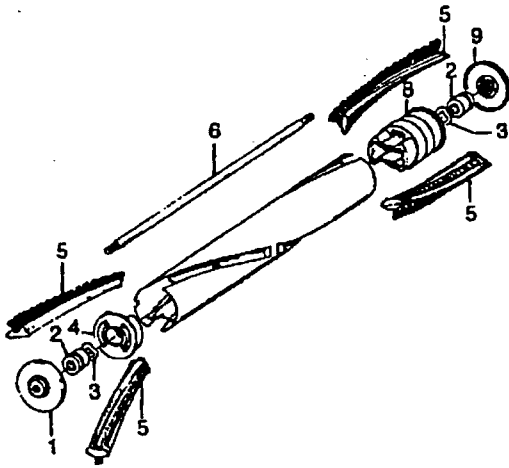

Agitator

Models S3181, S3189, S3191, S3193, S3195, S3195-030
S3199, S3201, S3209, S3211, S3213, S3217, S3219,
S3233, S3237, S3239, S3245, S3261, S3263, S3265
S3269, S3271, S3403, S3425, S3425-030

Ref. No.	Part No.	Description
1	41435018	Thread Guard
2	43267002	Bearing
3	21347003	Washer
4	36422001	End
	41435023	End - S3425-060
5	48445017	Agitator Brush
6	160070	Shaft
8	38537002	End Pulley
9	41435021	Thread Guard
	48416009	Agitator - S3181, S3189, S3191, S3193, S3217, S3209, S3211, S3213, S3245, S3261, S3263, S3403, S3425-060