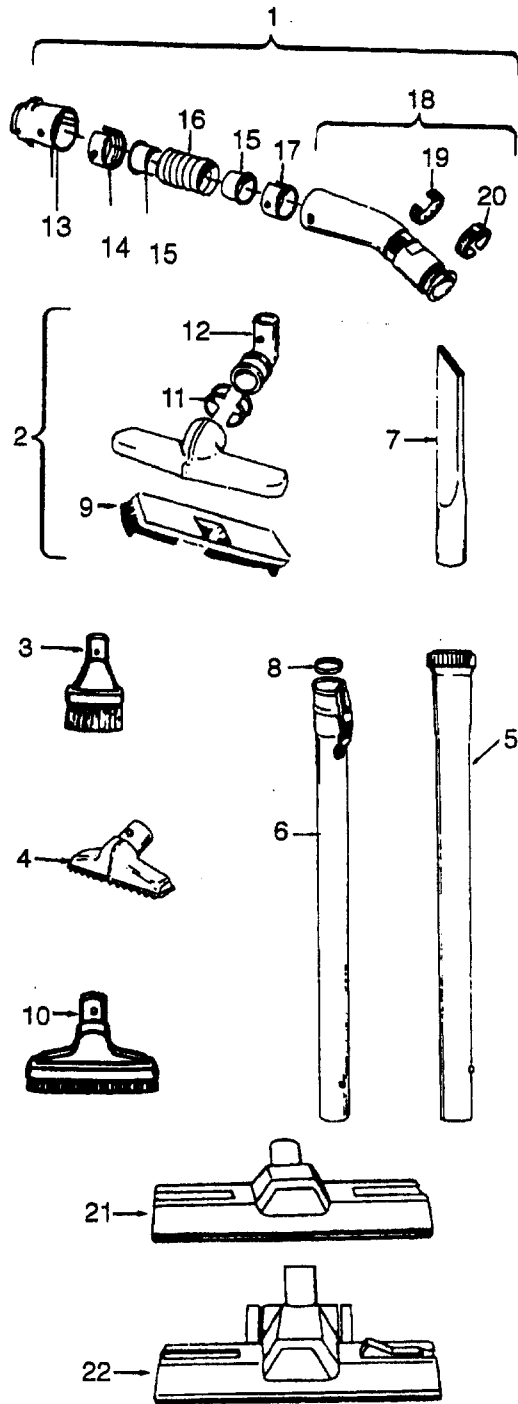

Ref. No.	Part No.	Description	
1	43434191	Hose - JM - S/C - 6'Wire - Celebrity	
	43434155	+ Hose - JM - S/C - 6'Wire - Spirit	
	43434013	Hose Assem. - Stretch (not pictured)	
	43434065	+ Hose - JM - 6'Wire - Spirit	
	43434130	+ Hose - JM - 7.5'Molded - Spirit	
	43434131	+ Hose - AAP - 7.5'- Molded - Spirit	
	43434125	+ Hose - AAP - S/C - 7'- Molded - Spirit	
	43434126	+ Hose - AAV - S/C - 6'- Molded - Spirit	
	43434231	Hose - AAP - 6'- Molded - Spirit	
	43434233	Hose - AG/ABX 6'Molded - Sprint	
	2	43414072	+ Floor Brush - JM
43414073		Floor Brush - AG	
3	43414064	Dusting Brush - AG	
4	43414057	Furniture Nozzle - AAP	
	38614020	+ Furniture Nozzle - JM - 1 Pc.	
5	38614024	Furniture Nozzle - AG - 1 Pc.	
	43453037	+ Extension Tube - Poly - 20 - JM	
6	3863801P	Extension Tube - Poly - AG	
	43453052	Extension Tube - 20 - AX	
7	38617017	Crevice Tool - AG	
8	12845JM	Gasket	
9	48447001	+ Brush Back	
10	43414015	+ Furniture Brush - JM	
	43414016	Furniture Brush - AG	
11	33712007	Split Ring	
12	38644020	Swivel Connector - AG	
	38644040	Swivel Connector - AAP	
13	32855003	Hose Connector - Celeb.	
	38638017	Hose Connector - AAP - Molded Hose	
	38638019	Hose Connection - AAP	
	38638039	Hose Connector - AG - Molded Hose	
14	12615BZ	Collar (All Wire Hoses)	
	38671011	Collar (Molded Hoses)	
15	32156010	Sleeve (All Hoses)	
16	38671029	Hose - 6'- AAV - Molded	
	38671033	+ Hose - 6'- ABX - Molded	
17	36116006	Collar (All Wire Hoses)	
	36171025	Collar (Molded Hose)	
18	43466044	Hose Grip -AAP -S/C	
	43466066	Hose Grip - AG	
19	38711006	Suction Control Ring - JM	
	38711007	+ Suction Control Ring - MV	
20	36153009	Latch Ring - AG	
21	43414139	+ Rug & Floor Nozzle - AAP - (P - 188)	
	0M114169	Rug & Floor Nozzle - ABE - (P - 188)	
22	43414101	+ Rug & Floor Nozzle - DLX - (P - 188)