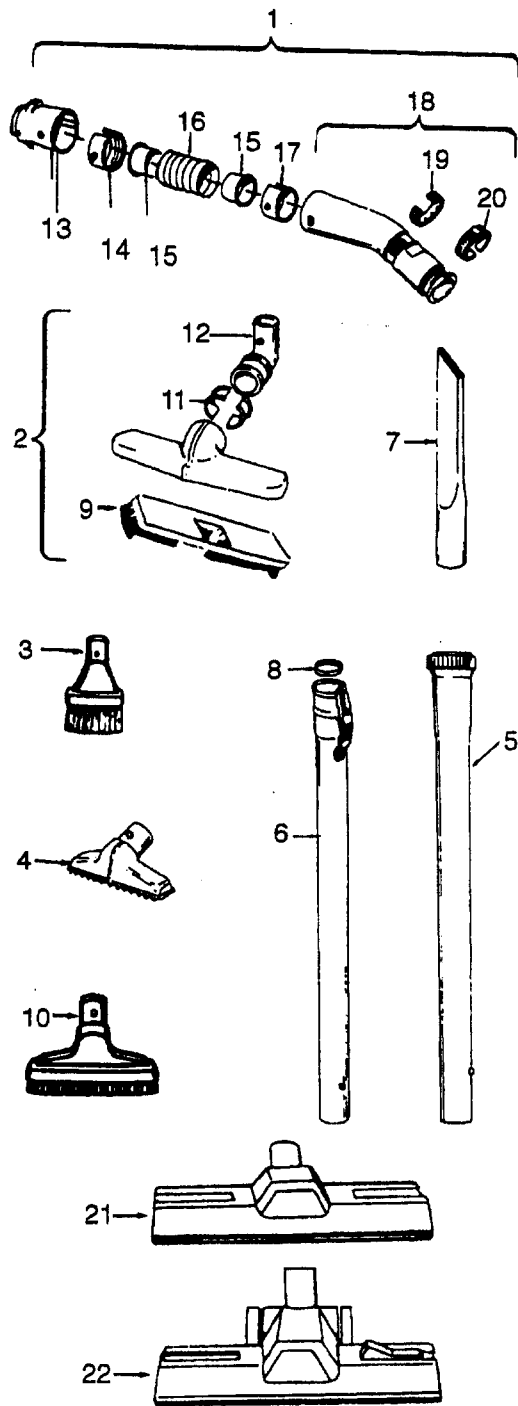

Ref. No.	Part No.	Description
1	43434191	Hose - JM - S/C - 6'Wire - Celebrity
	43434155	+ Hose - JM - S/C - 6'Wire - Spirit
	43434013	Hose Assem. - Stretch (not pictured)
	43434065	+ Hose - JM - 6'Wire - Spirit
	43434130	+ Hose - JM - 7.5'Molded - Spirit
	43434131	+ Hose - AAP - 7.5'- Molded - Spirit
	43434125	+ Hose - AAP - S/C - 7'- Molded - Spirit
	43434126	+ Hose - AAV - S/C - 6'- Molded - Spirit
	43434231	Hose - AAP - 6'- Molded - Spirit
	43434233	Hose - AG/ABX 6'Molded - Sprint
2	43414072	+ Floor Brush - JM
	43414073	Floor Brush - AG
3	43414064	Dusting Brush - AG
4	43414057	Furniture Nozzle - AAP
	38614020	+ Furniture Nozzle - JM - 1 Pc.
5	38614024	Furniture Nozzle - AG - 1 Pc.
	43453037	+ Extension Tube - Poly - 20 - JM
6	3863801P	Extension Tube - Poly - AG
	43453052	Extension Tube - 20 - AX
7	38617017	Crevice Tool - AG
8	12845JM	Gasket
9	48447001	+ Brush Back
10	43414015	+ Furniture Brush - JM
	43414016	Furniture Brush - AG
11	33712007	Split Ring
12	38644020	Swivel Connector - AG
	38644040	Swivel Connector - AAP
13	32855003	Hose Connector - Celeb.
	38638017	Hose Connector - AAP - Molded Hose
	38638019	Hose Connection - AAP
	38638039	Hose Connector - AG - Molded Hose
14	12615BZ	Collar (All Wire Hoses)
	38671011	Collar (Molded Hoses)
15	32156010	Sleeve (All Hoses)
16	38671029	Hose - 6'- AAV - Molded
	38671033	+ Hose - 6'- ABX - Molded
17	36116006	Collar (All Wire Hoses)
	36171025	Collar (Molded Hose)
18	43466044	Hose Grip -AAP -S/C
	43466066	Hose Grip - AG
19	38711006	Suction Control Ring - JM
	38711007	+ Suction Control Ring - MV
20	36153009	Latch Ring - AG
21	43414139	+ Rug & Floor Nozzle - AAP - (P - 188)
	0M114169	Rug & Floor Nozzle - ABE - (P - 188)
22	43414101	+ Rug & Floor Nozzle - DLX - (P - 188)