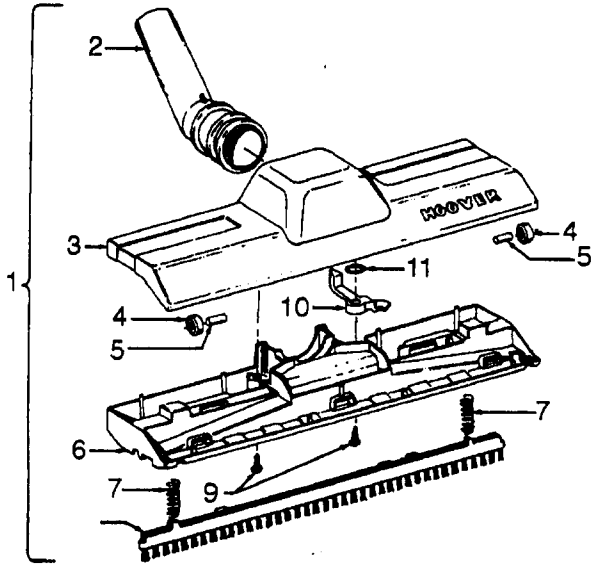

Rug & Floor Nozzle

Ref. No.	Part No.	Description
1	43414121	+ Standard Rug & Floor Nozzle Assem. - AAP
	43414139	+ Standard Rug & Floor Nozzle Assem. - AAP
	43414140	Standard Rug & Floor Nozzle Assem. - ABE (S3393-020, S3521)
	0M114169	Standard Rug & Floor Nozzle - ABX - S1221, S1315, S1337, S3393-040
	43414170	+ Standard Rug & Floor Nozzle AG - S1339, S3547
	43414172	Standard Rug & Floor Nozzle - AG
2	38646039	Nozzle Tube - AG
3	38615153	+ Rug & Floor Nozzle - AAP
	38615182	Rug & Floor Nozzle - ABE S3393-020, S3521, S1339, S3547, S1221, S1315, S1337
4	38521018	Roller (2) (Nozzle 43414172 req's 4)
5	31511004	Roller Axle - AY (2) (Nozzle 43414172 req's 4)
6	36414018	Brush Housing S1221, S1315, S1337
7	166649FW	Spring (2)
8	48443003	Brush Back Assem. - AG
9	21447203	Screw - Self Tapping (2)
10	38454004	Brush Back Lever - MV
	38454006	+ Brush Back Lever - ABN S3393-020, S3521, S1221 S1339, S3547
11	21329105	+ Felt Washer

Ref. No.	Part No.	Description
1	43414101	+ Deluxe Rug & Floor Nozzle Assem. - AAP
2	38646045	Nozzle Connector - AAP
3	43244043	Wheel & Bearing Assem. (2)
4	38511016	Wheel Bearing - AAT (2)
5	38615180	Rug & Floor Nozzle - AAP
6	38521018	Roller (2)
7	31511004	Roller Axle - AY (2)
8	38451008	Slider - AG
9	36414013	+ Brush Housing - MV
10	166649FW	Spring (2)
11	48443004	Brush Back Assem. - AG
12	21447203	Screw - Self Tapping (3)
13	34122013	+ Seal (2)
14	38434015	Pedal - MV