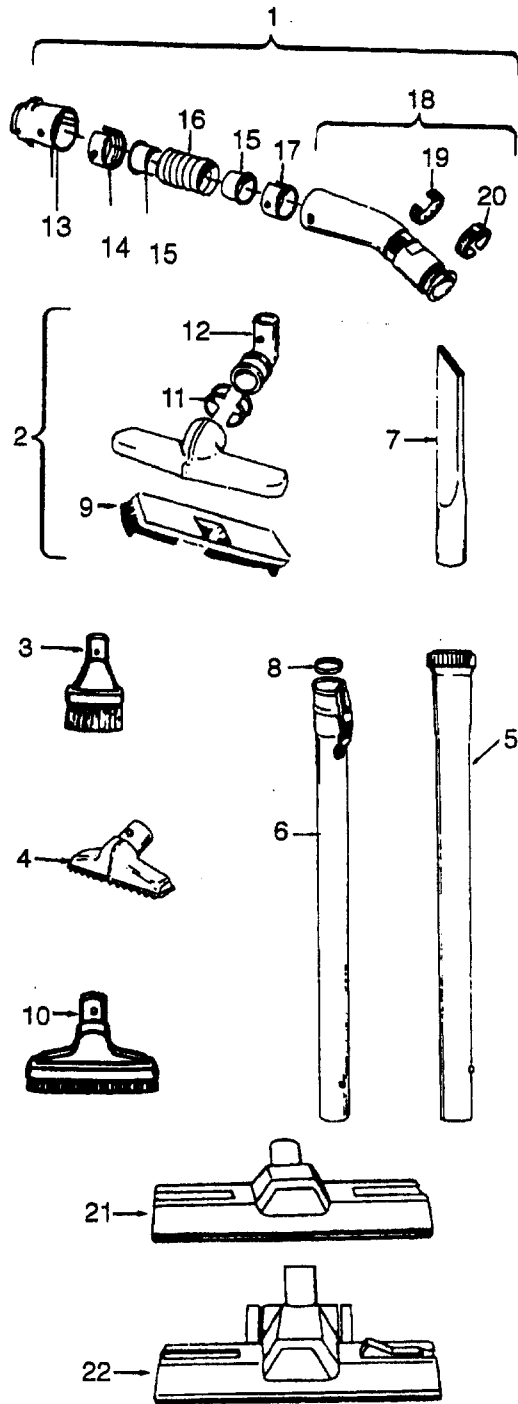

Ref. No.	Part No.	Description
1	21447041	* Screw
2	37195041	Motor Cover - MX
3	34163003	Diffuser
4	21366004	* Speed Nut
5	34133007	Seal
6	34132006	+ Pad
7	34143002	Seal
8	43577109	Motor - S3293 - (P - 111)
	43577013	+ Motor - S3293-022 - (P - 163)
9	48969	* Wire Nut
10	46363305	+ Cord - AG - 20 Ft.
11	27482301	Strain Relief
12	38511015	Wheel Bearing - AG
13	38522061	Wheel - AG
15	41432040	Wheel Carrier - AG
17	37231041	Main Body - KR
18	36151015	Latch
19	31114009	Filter
20	36426012	Filter Support
21	36321011	Motor Retainer - JM
22	21447072	* Screw
23	34287021	Muffler
24	28164276	Switch
25	37214066	Control Panel - MY
29	38781010	Lid Seal
32	4010028K	Paper Bag - 3 Pk.
35	42212052	Bag Housing Lid - KR
36	36433046	Tool Rack - MR
37	21447003	* Screw
	56513220	+ Owner Manual
	58173375	+ Carton
	58353007	+ Bottom Support
	58332015	+ Front Support
	58351015	+ Mid Pad
	58461023	+ Top Support

Ref. No.	Part No.	Description
1	33426001	Nut
2	21312701	* Washer
3	21434224	+* Screw
4	37191016	Outerstage Housing
5	43566017	Fan
6	43551005	Interstage
7	31742010	Spacer
8	21429406	* Screw
9	167696AG	Brush Carrier
10	N/A	Brush Holder - Use Brush Carrier Assem. 47318008 (Incl. It. 9-12)
11	38353004	Spring
12	167681	Carbon Brush
13	42937003	Motor Housing - Upper
14	169702BZ	+* Bushing
15	33421004	+ Bolt
16	31195002	Air Baffle
17	45311051	Field Coil
18	167721FW	Compression Spring
19	44765171	Armature
20	37191085	Motor Housing - Lower
21	31148002	Spacer
22	36322002	Mounting Plate
23	167695EF	Nut

Ref. No.	Part No.	Description
1	43414101	+ Deluxe Rug & Floor Nozzle Assem. - AAP
2	38646045	Nozzle Connector - AAP
3	43244043	Wheel & Bearing Assem. (2)
4	38511016	Wheel Bearing - AAT (2)
5	38615180	Rug & Floor Nozzle - AAP
6	38521018	Roller (2)
7	31511004	Roller Axle - AY (2)
8	38451008	Slider - AG
9	36414013	+ Brush Housing - MV
10	166649FW	Spring (2)
11	48443004	Brush Back Assem. - AG
12	21447203	Screw - Self Tapping (3)
13	34122013	+ Seal (2)
14	38434015	Pedal - MV