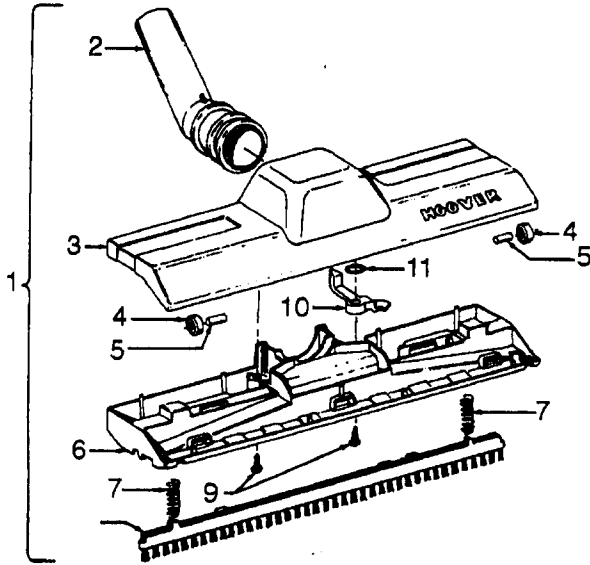

Rug & Floor Nozzle

Ref. No.	Part No.	Description
1	43414121	+ Standard Rug & Floor Nozzle Assem. - AAP
	43414139	+ Standard Rug & Floor Nozzle Assem. - AAP
	43414140	Standard Rug & Floor Nozzle Assem. - ABE (S3393-020, S3521)
	0M114169	Standard Rug & Floor Nozzle - ABX - S1221, S1315, S1337, S3393-040
	43414170	+ Standard Rug & Floor Nozzle AG - S1339, S3547
	43414172	Standard Rug & Floor Nozzle - AG
2	38646039	Nozzle Tube - AG
3	38615153	+ Rug & Floor Nozzle - AAP
	38615182	Rug & Floor Nozzle - ABE S3393-020, S3521, S1339, S3547, S1221, S1315, S1337
4	38521018	Roller (2) (Nozzle 43414172 req's 4)
5	31511004	Roller Axle - AY (2) (Nozzle 43414172 req's 4)
6	36414018	Brush Housing S1221, S1315, S1337
7	166649FW	Spring (2)
8	48443003	Brush Back Assem. - AG
9	21447203	Screw - Self Tapping (2)
10	38454004	Brush Back Lever - MV
	38454006	+ Brush Back Lever - ABN S3393-020, S3521, S1221 S1339, S3547
11	21329105	+ Felt Washer

Ref. No.	Part No.	Description
1	43414101	+ Deluxe Rug & Floor Nozzle Assem. - AAP
2	38646045	Nozzle Connector - AAP
3	43244043	Wheel & Bearing Assem. (2)
4	38511016	Wheel Bearing - AAT (2)
5	38615180	Rug & Floor Nozzle - AAP
6	38521018	Roller (2)
7	31511004	Roller Axle - AY (2)
8	38451008	Slider - AG
9	36414013	+ Brush Housing - MV
10	166649FW	Spring (2)
11	48443004	Brush Back Assem. - AG
12	21447203	Screw - Self Tapping (3)
13	34122013	+ Seal (2)
14	38434015	Pedal - MV