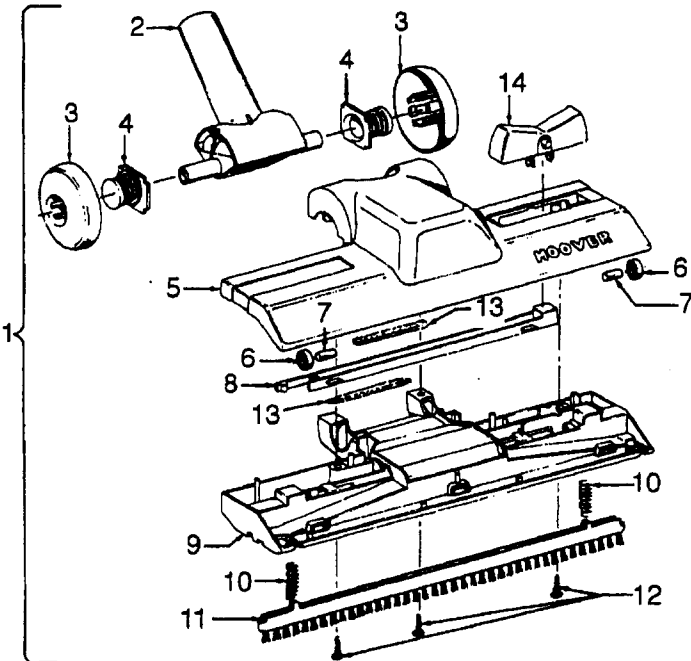

Rug & Floor Nozzle

Ref. No.	Part No.	Description
1	43414121	+ Standard Rug & Floor Nozzle Assem. - AAP
	43414139	+ Standard Rug & Floor Nozzle Assem. - AAP
	43414140	Standard Rug & Floor Nozzle Assem. - ABE (S3393-020, S3521)
	0M114169	Standard Rug & Floor Nozzle - ABX - S1221, S1315, S1337, S3393-040
	43414170	+ Standard Rug & Floor Nozzle AG - S1339, S3547
	43414172	Standard Rug & Floor Nozzle - AG
2	38646039	Nozzle Tube - AG
3	38615153	+ Rug & Floor Nozzle - AAP
	38615182	Rug & Floor Nozzle - ABE S3393-020, S3521, S1339, S3547, S1221, S1315, S1337
4	38521018	Roller (2) (Nozzle 43414172 req's 4)
5	31511004	Roller Axle - AY (2) (Nozzle 43414172 req's 4)
6	36414018	Brush Housing S1221, S1315, S1337
7	166649FW	Spring (2)
8	48443003	Brush Back Assem. - AG
9	21447203	Screw - Self Tapping (2)
10	38454004	Brush Back Lever - MV
	38454006	+ Brush Back Lever - ABN S3393-020, S3521, S1221 S1339, S3547
11	21329105	+ Felt Washer

Ref. No.	Part No.	Description
1	43414101	+ Deluxe Rug & Floor Nozzle Assem. - AAP
2	38646045	Nozzle Connector - AAP
3	43244043	Wheel & Bearing Assem. (2)
4	38511016	Wheel Bearing - AAT (2)
5	38615180	Rug & Floor Nozzle - AAP
6	38521018	Roller (2)
7	31511004	Roller Axle - AY (2)
8	38451008	Slider - AG
9	36414013	+ Brush Housing - MV
10	166649FW	Spring (2)
11	48443004	Brush Back Assem. - AG
12	21447203	Screw - Self Tapping (3)
13	34122013	+ Seal (2)
14	38434015	Pedal - MV