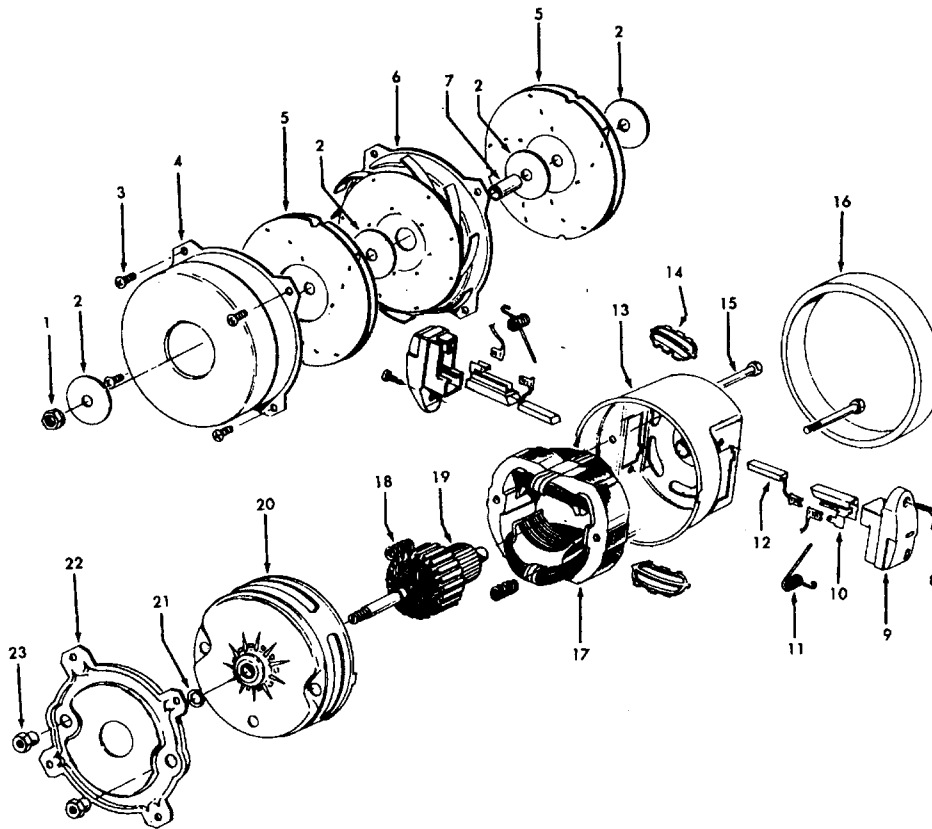

Ref. No.	Part No.	Description
1	21447041	* Screw
2	37195041	Motor Cover - MX
3	34163003	Diffuser
4	21366004	* Speed Nut
5	34133007	Seal
6	34132006	+ Pad
7	34143002	Seal
8	43577109	Motor - S3293 - (P - 111)
	43577013	+ Motor - S3293-022 - (P - 163)
9	48969	* Wire Nut
10	46363305	+ Cord - AG - 20 Ft.
11	27482301	Strain Relief
12	38511015	Wheel Bearing - AG
13	38522061	Wheel - AG
15	41432040	Wheel Carrier - AG
17	37231041	Main Body - KR
18	36151015	Latch
19	31114009	Filter
20	36426012	Filter Support
21	36321011	Motor Retainer - JM
22	21447072	* Screw
23	34287021	Muffler
24	28164276	Switch
25	37214066	Control Panel - MY
29	38781010	Lid Seal
32	4010028K	Paper Bag - 3 Pk.
35	42212052	Bag Housing Lid - KR
36	36433046	Tool Rack - MR
37	21447003	* Screw
	56513220	+ Owner Manual
	58173375	+ Carton
	58353007	+ Bottom Support
	58332015	+ Front Support
	58351015	+ Mid Pad
	58461023	+ Top Support

Ref. No.	Part No.	Description
1	33426001	Nut
2	21312701	* Washer
3	21434224	+* Screw
4	37191016	Outerstage Housing
5	43566017	Fan
6	43551005	Interstage
7	31742010	Spacer
8	21429406	* Screw
9	167696AG	Brush Carrier
10	N/A	Brush Holder - Use Brush Carrier Assem. 47318008 (Incl. It. 9-12)
11	38353004	Spring
12	167681	Carbon Brush
13	42937003	Motor Housing - Upper
14	169702BZ	+* Bushing
15	33421004	+ Bolt
16	31195002	Air Baffle
17	45311051	Field Coil
18	167721FW	Compression Spring
19	44765171	Armature
20	37191085	Motor Housing - Lower
21	31148002	Spacer
22	36322002	Mounting Plate
23	167695EF	Nut

Ref. No.	Part No.	Description
1	43414101	+ Deluxe Rug & Floor Nozzle Assem. - AAP
2	38646045	Nozzle Connector - AAP
3	43244043	Wheel & Bearing Assem. (2)
4	38511016	Wheel Bearing - AAT (2)
5	38615180	Rug & Floor Nozzle - AAP
6	38521018	Roller (2)
7	31511004	Roller Axle - AY (2)
8	38451008	Slider - AG
9	36414013	+ Brush Housing - MV
10	166649FW	Spring (2)
11	48443004	Brush Back Assem. - AG
12	21447203	Screw - Self Tapping (3)
13	34122013	+ Seal (2)
14	38434015	Pedal - MV