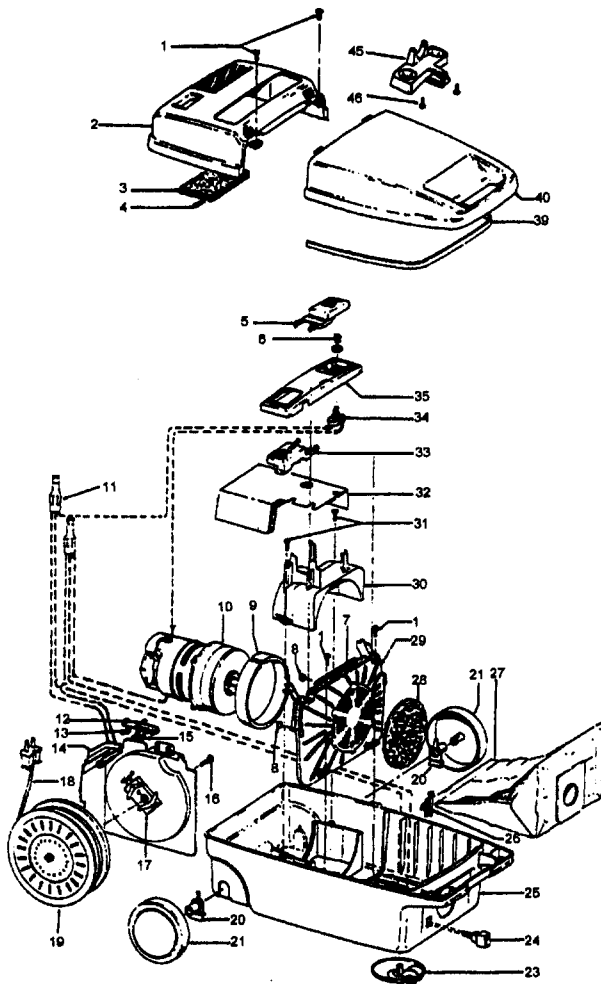

# Model S3265, S3267, S3295, S3295-031

Ref. No.	Part No.	Description
	48438055	Power Nozzle - TF - (Same as 48438033 except 4.5' Cord)
	48438033	Power Nozzle Comp. - TF - S3295, S3295-031
1	48438044	Power Nozzle
	46321088	Cord - 3.5'
	46321005	Attachment Cord
2	36231103	Furniture Guard - MD
3	48416030	Agitator - 4B
4	163768	Strain Relief
5	21447041	* Screw
6	27479307	* Wire Tie
7	36131044	Retainer Housing - MP
	36131022	Retainer Housing - TF - S3295, S3295-031
8	43461021	Nozzle Connector - AG
9	34112005	* Seal
10	34337003	* Seal
11	47171009	+ Lamp Socket
12	48969	* Wire Nut
14	42256098	Duct Cover
15	34123017	* Seal
16	35276001	* Detent Spring
17	32175025	Wheel - AG
18	31523005	Wheel Shaft
19	32761001	Wheel
20	31522004	Wheel Shaft
21	21447007	* Screw
22	42246121	Base Plate (Inc. items 17,18,19,20,23)
23	34337004	* Lower Seal
	34378010	* Upper Seal
24	51865018	Indicator Lens Nameplate
25	36218005	Grommet
26	27317307	Lamp - 15
27	43177073	Motor
28	39382013	+ Indicator Lens
29	27666702	* Terminal
30	37258082	Shield
31	281770KD	Switch
32	51151053	Indicator - PH
33	34361001	Switch Actuator
34	42262032	Housing
35	36131017	* Retainer
36	38353007	Torsion Spring
37	31523006	Pivot Pin
38	38458002	* Depressor
39	38433054	Switch Pedal - MR
	38433044	Switch Pedal - MY - S3295, S3295-031
40	38528011	Belt
41	42252189	Nozzle Body - AG
42	52125092	Nameplate
	51377018	+ Nameplate - S3295, S3295-031
43	39383060	Lens - KC
44	43457037	Swivel Tube - AG

Ref. No.	Part No.	Description
1	48416030	Agitator
2	48495AY	Thread Guard
3	43267002	Bearing
4	21347003	* Washer
5	41435023	Agit.End (Inc. items 2,3)
6	48445017	Agitator Brush
7	41435018	Thread Guard
8	38537008	End Pulley
9	48418001	Brush Ring
10	31722019	Spacer
	32724005	Shaft