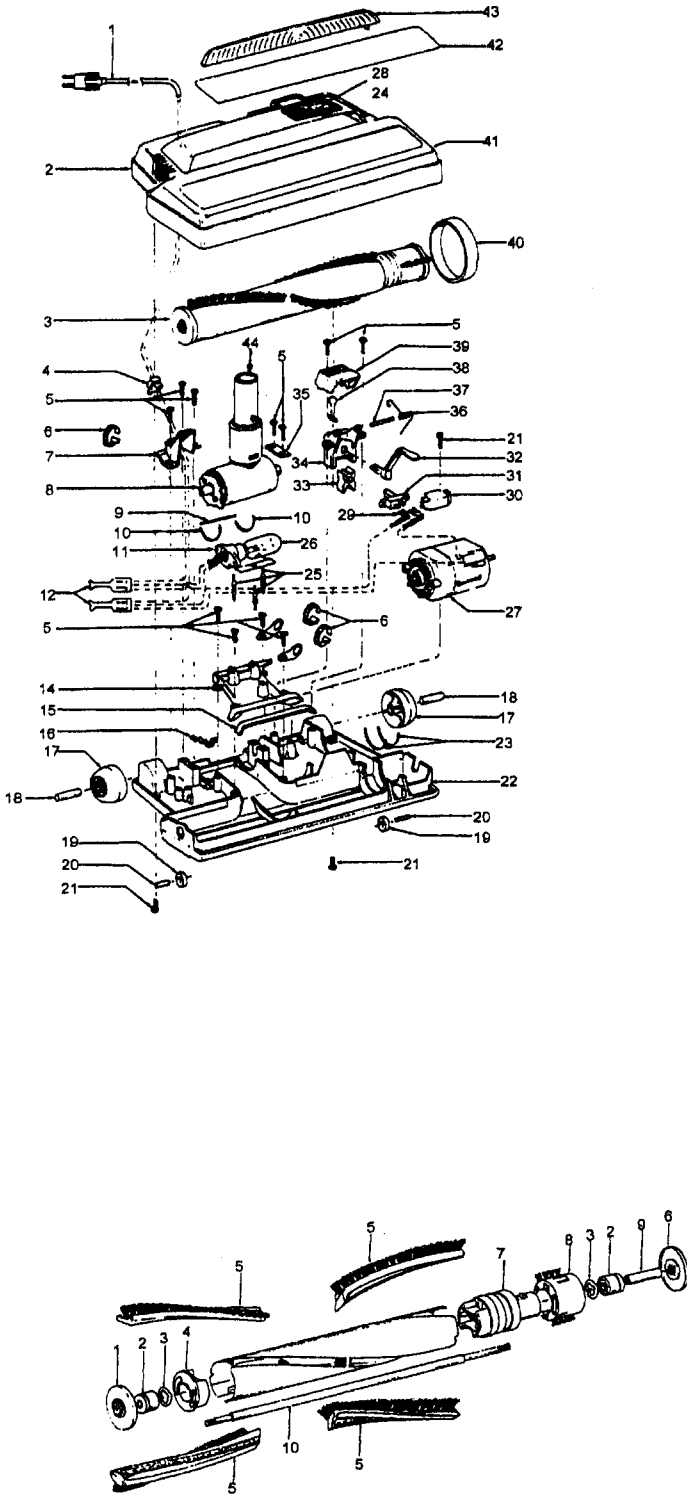

# Model S3265, S3267, S3295, S3295-031

Ref. No.	Part No.	Description
	48438055	Power Nozzle - TF - (Same as 48438033 except 4.5' Cord)
	48438033	Power Nozzle Comp. - TF - S3295, S3295-031
1	48438044	Power Nozzle
	46321088	Cord - 3.5'
	46321005	Attachment Cord
2	36231103	Furniture Guard - MD
3	48416030	Agitator - 4B
4	163768	Strain Relief
5	21447041	* Screw
6	27479307	* Wire Tie
7	36131044	Retainer Housing - MP
	36131022	Retainer Housing - TF - S3295, S3295-031
8	43461021	Nozzle Connector - AG
9	34112005	* Seal
10	34337003	* Seal
11	47171009	+ Lamp Socket
12	48969	* Wire Nut
14	42256098	Duct Cover
15	34123017	* Seal
16	35276001	* Detent Spring
17	32175025	Wheel - AG
18	31523005	Wheel Shaft
19	32761001	Wheel
20	31522004	Wheel Shaft
21	21447007	* Screw
22	42246121	Base Plate (Inc. items 17,18,19,20,23)
23	34337004	* Lower Seal
	34378010	* Upper Seal
24	51865018	Indicator Lens Nameplate
25	36218005	Grommet
26	27317307	Lamp - 15
27	43177073	Motor
28	39382013	+ Indicator Lens
29	27666702	* Terminal
30	37258082	Shield
31	281770KD	Switch
32	51151053	Indicator - PH
33	34361001	Switch Actuator
34	42262032	Housing
35	36131017	* Retainer
36	38353007	Torsion Spring
37	31523006	Pivot Pin
38	38458002	* Depressor
39	38433054	Switch Pedal - MR
	38433044	Switch Pedal - MY - S3295, S3295-031
40	38528011	Belt
41	42252189	Nozzle Body - AG
42	52125092	Nameplate
	51377018	+ Nameplate - S3295, S3295-031
43	39383060	Lens - KC
44	43457037	Swivel Tube - AG

Ref. No.	Part No.	Description
1	48416030	Agitator
2	48495AY	Thread Guard
3	43267002	Bearing
4	21347003	* Washer
5	41435023	Agit.End (Inc. items 2,3)
6	48445017	Agitator Brush
7	41435018	Thread Guard
8	38537008	End Pulley
9	48418001	Brush Ring
10	31722019	Spacer
	32724005	Shaft