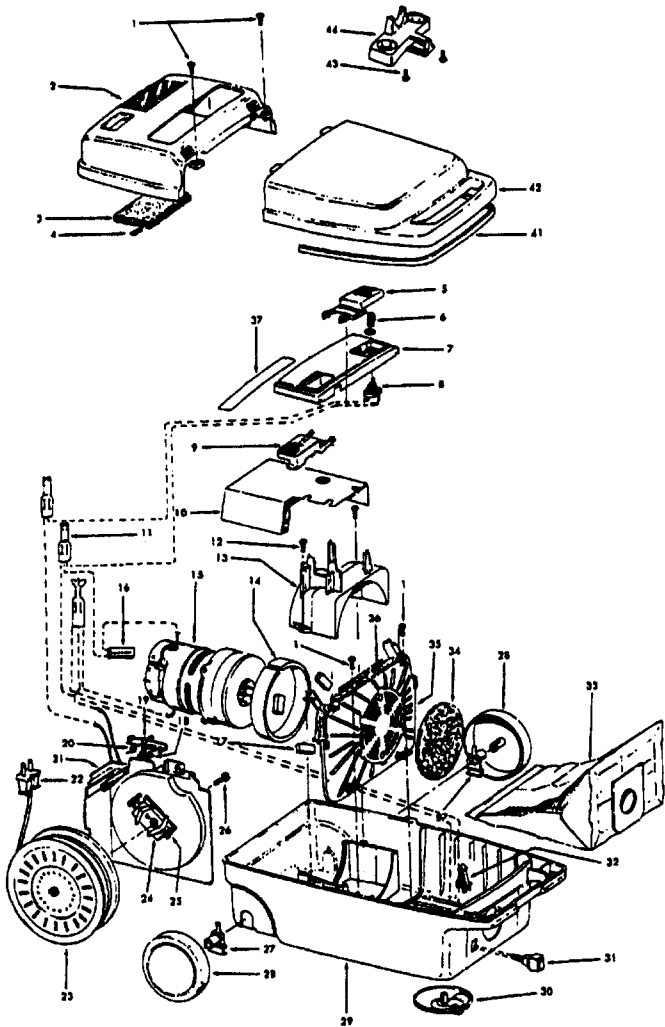

Power Nozzle

Model S3265, S3267, S3295, S3295-031

Ref. No.	Part No.	Description
	48438055	Power Nozzle - TF - (Same as 48438033 except 4.5' Cord)
	48438033	Power Nozzle Comp. - TF - S3295, S3295-031
	48438044	Power Nozzle
1	46321088	Cord - 3.5'
	46321005	Attachment Cord
2	36231103	Furniture Guard - MD
3	48416030	Agitator - 4B
4	163768	Strain Relief
5	21447041	* Screw
6	27479307	* Wire Tie
7	36131044	Retainer Housing - MP
	36131022	Retainer Housing - TF - S3295, S3295-031
8	43461021	Nozzle Connector - AG
9	34112005	* Seal
10	34337003	* Seal
11	47171009	+ Lamp Socket
12	48969	* Wire Nut
14	42256098	Duct Cover
15	34123017	* Seal
16	35276001	* Detent Spring
17	32175025	Wheel - AG
18	31523005	Wheel Shaft
19	32761001	Wheel
20	31522004	Wheel Shaft
21	21447007	* Screw
22	42246121	Base Plate (Inc. items 17,18,19,20,23)
23	34337004	* Lower Seal
	34378010	* Upper Seal
24	51865018	Indicator Lens Nameplate
25	36218005	Grommet
26	27317307	Lamp - 15
27	43177073	Motor
28	39382013	+ Indicator Lens
29	27666702	* Terminal
30	37258082	Shield
31	281770KD	Switch
32	51151053	Indicator - PH
33	34361001	Switch Actuator
34	42262032	Housing
35	36131017	* Retainer
36	38353007	Torsion Spring
37	31523006	Pivot Pin
38	38458002	* Depressor
39	38433054	Switch Pedal - MR
	38433044	Switch Pedal - MY - S3295, S3295-031
40	38528011	Belt
41	42252189	Nozzle Body - AG
42	52125092	Nameplate
	51377018	+ Nameplate - S3295, S3295-031
43	39383060	Lens - KC
44	43457037	Swivel Tube - AG

Ref. No.	Part No.	Description
1	48416030	Agitator
2	48495AY	Thread Guard
3	43267002	Bearing
4	21347003	* Washer
5	41435023	Agit.End (Inc. items 2,3)
6	48445017	Agitator Brush
7	41435018	Thread Guard
8	38537008	End Pulley
9	48418001	Brush Ring
10	31722019	Spacer
	32724005	Shaft