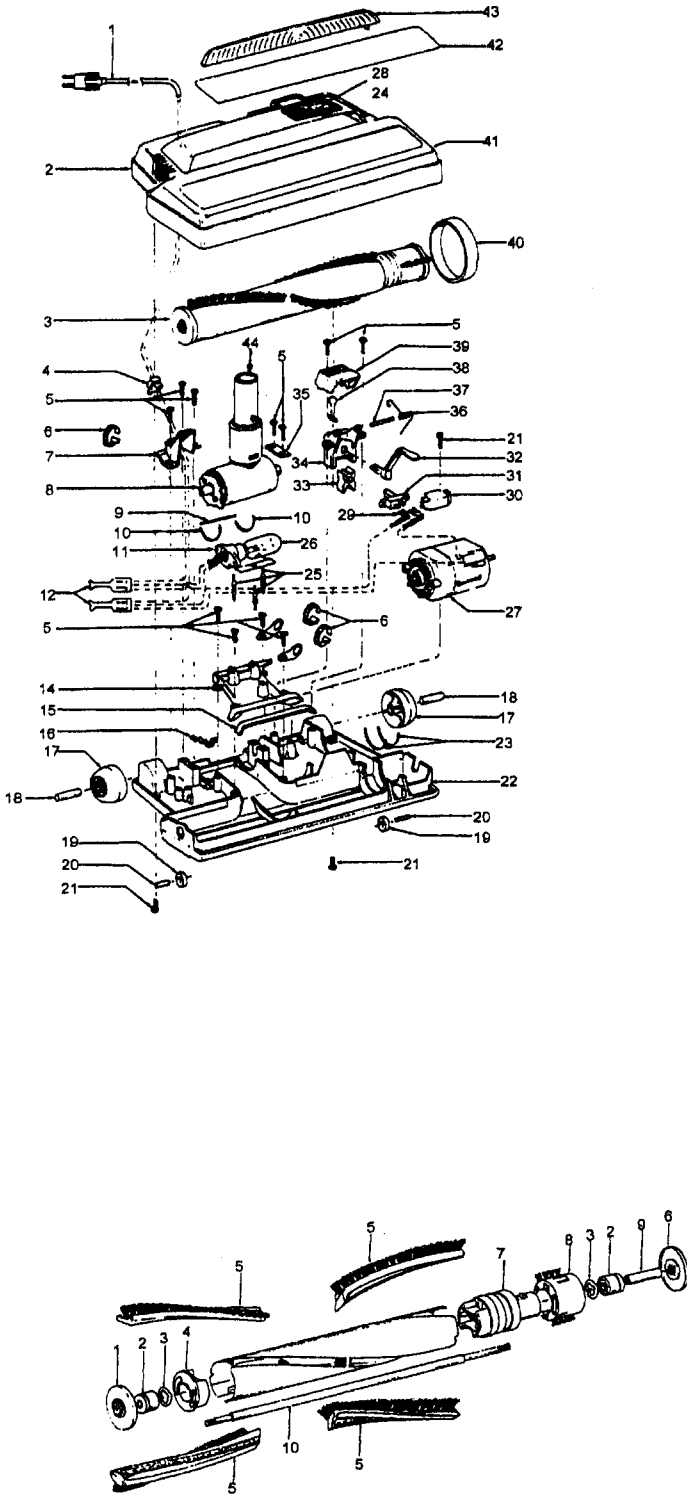

Power Nozzle

Model S3265, S3267, S3295, S3295-031

Ref. No.	Part No.	Description
	48438055	Power Nozzle - TF - (Same as 48438033 except 4.5' Cord)
	48438033	Power Nozzle Comp. - TF - S3295, S3295-031
	48438044	Power Nozzle
1	46321088	Cord - 3.5'
	46321005	Attachment Cord
2	36231103	Furniture Guard - MD
3	48416030	Agitator - 4B
4	163768	Strain Relief
5	21447041	* Screw
6	27479307	* Wire Tie
7	36131044	Retainer Housing - MP
	36131022	Retainer Housing - TF - S3295, S3295-031
8	43461021	Nozzle Connector - AG
9	34112005	* Seal
10	34337003	* Seal
11	47171009	+ Lamp Socket
12	48969	* Wire Nut
14	42256098	Duct Cover
15	34123017	* Seal
16	35276001	* Detent Spring
17	32175025	Wheel - AG
18	31523005	Wheel Shaft
19	32761001	Wheel
20	31522004	Wheel Shaft
21	21447007	* Screw
22	42246121	Base Plate (Inc. items 17,18,19,20,23)
23	34337004	* Lower Seal
	34378010	* Upper Seal
24	51865018	Indicator Lens Nameplate
25	36218005	Grommet
26	27317307	Lamp - 15
27	43177073	Motor
28	39382013	+ Indicator Lens
29	27666702	* Terminal
30	37258082	Shield
31	281770KD	Switch
32	51151053	Indicator - PH
33	34361001	Switch Actuator
34	42262032	Housing
35	36131017	* Retainer
36	38353007	Torsion Spring
37	31523006	Pivot Pin
38	38458002	* Depressor
39	38433054	Switch Pedal - MR
	38433044	Switch Pedal - MY - S3295, S3295-031
40	38528011	Belt
41	42252189	Nozzle Body - AG
42	52125092	Nameplate
	51377018	+ Nameplate - S3295, S3295-031
43	39383060	Lens - KC
44	43457037	Swivel Tube - AG

Ref. No.	Part No.	Description
1	48416030	Agitator
2	48495AY	Thread Guard
3	43267002	Bearing
4	21347003	* Washer
5	41435023	Agit.End (Inc. items 2,3)
6	48445017	Agitator Brush
7	41435018	Thread Guard
8	38537008	End Pulley
9	48418001	Brush Ring
10	31722019	Spacer
	32724005	Shaft