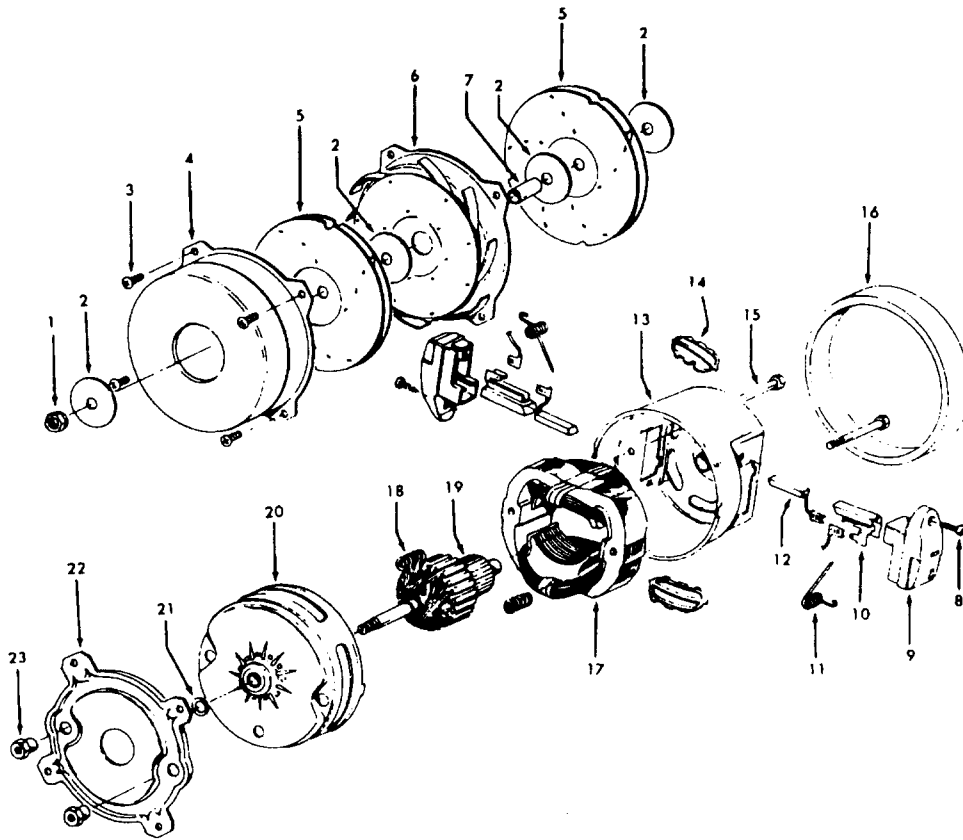

Ref. No.	Part No.	Description
1	21447041	* Screw
2	37195047	Motor Cover - JM
	37195102	Motor Cover - ABN - S3393, S3393-020, S3393-040
	37195106	Motor Cover - NAA - S3531
	37195075	Motor Cover - AG - S3410
3	34163003	Diffuser
4	21366004	* Speed Nut
5	34133007	Seal
6	34132006	+ Pad (4)
7	34143002	Seal
8	43577109	Motor - S3401 - (P - 111)
	43577011	Motor - S3393, S3393-020, S3410 S3393-040, S3397, S3531 (P-174)
9	12227	Insulated Terminal (2)
	27618508	Wire Connector
10	46363039	Attach. Cord - AAP - 16 - S3401
	46363297	+ Attach. Cord - AAP - 20 - S3393, S3393-020, S3397
	46363305	+ Attach Cord - 20 - AG -S3410 S3393-040, S3531
11	27482301	Strain Relief
12	38511015	Wheel Bearing
13	38522058	Wheel - AAP - S3397
	38522061	Wheel - AG - S3393, S3393-020 S3393-040, S3531, S3401, S3410
14	41432040	Wheel Carrier
15	37231049	Main Body - JM - S3401
	37223265	Main Body - JM - S3397
	37223274	Main Body - ABN - S3393, S3393-020, S3393-040

Items not illustrated

	47534018	Thermal Protector - S3393-040, S3531 (models produced prior to 1/97 only)
--	----------	---

* Note: Use hose 43434259 on models S3531 produced after Sept. 3 '98

**Motor - 43577112 +
43577008 +**

Ref. No.	Part No.	Description
1	33426001	Nut
2	21312701	* Washer
3	21434224	+* Screw
4	37191016	Outerstage Housing
5	43566017	Fan
6	43551005	Interstage
7	31742010	Spacer
8	21429406	* Screw
9	167696AG	Brush Carrier
10	N/A	Brush Holder - Use Brush Carrier Assem. 47318008 (Incl. It. 9 - 12)
11	38353004	Spring
12	167681	Carbon Brush
13	42937003	Motor Housing - Upper
14	169702BZ	+ Bushing
15	33421004	+ Bolt
16	31195002	Air Baffle
17	45311051	Field Coil - 1" Stack Height
	45312037	Field Coil - 3/4" Stack Height
18	167721FW	Compression Spring
19	44765171	Armature - 1 " Stack Height
	44765217	Armature - 3/4" Stack Height
20	37191085	Motor Housing - Lower
21	31148002	Spacer
22	36322002	Mounting Plate
23	167695EF	Nut