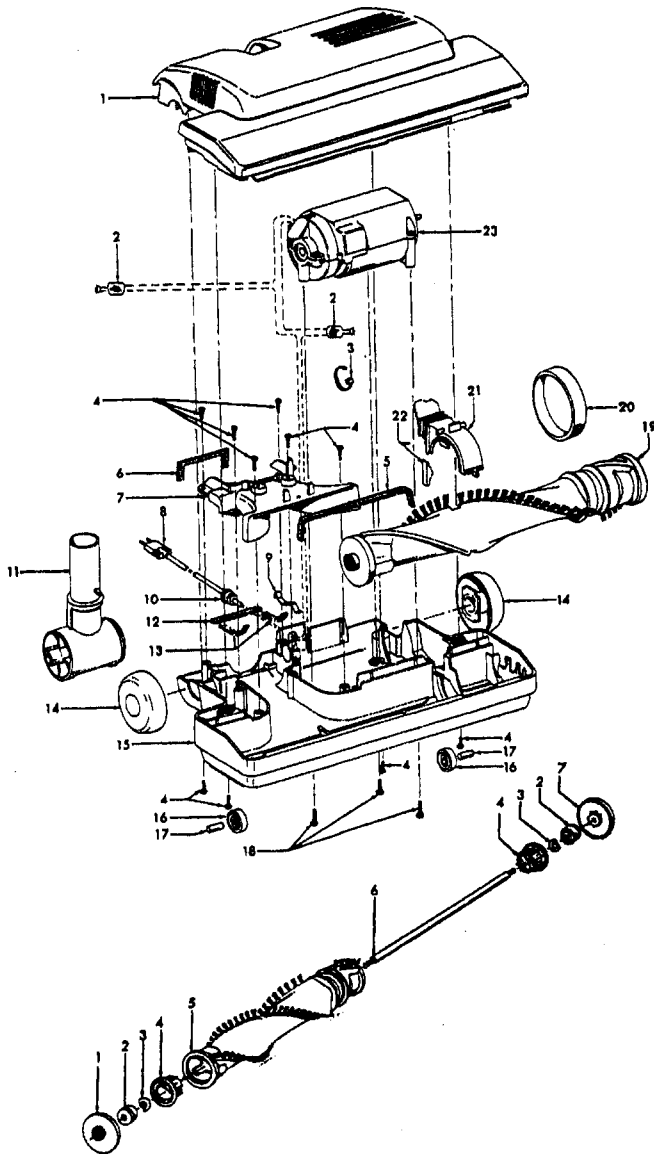

**Powernozzle**  
 48438235 - S3525, S3535  
 48438251 - S3399  
 48438254 - S3395  
 48438235 - S3420, S3520

48438076 - S3391  
 48438257 - S3559, S3395-040  
 48438261 - S3561

Ref. No.	Part No.	Description
1	37241004	Nozzle Body - ABY - S3561
	37241138	Nozzle Body - AAP - S3525, S3535
	37241137	Nozzle Body - AAP - S3399
	37241139	Nozzle Body - AAP - S3395
	37241140	+ Nozzle Body - ABE - S3395-040, S3559
	37241144	Nozzle Body - ABM - S3391
	42252A55	Nozzle Body - AG - S3420, S3520
2	12227	Insulated Terminal
	27618508	* Wire Connector
3	27479307	* Lead Wire Tie
4	21447003	* Screw-Self Tapping (10)
5	34123039	* Duct Cover Seal
6	34253018	+ Rear Seal
7	42256103	Duct Cover Assem. (Incl. Items 5,6)
8	46321088	Cord -AG
9	35276008	Detent Spring
10	163768	Strain Relief
11	43482106	Nozzle Connector - AG
12	34112007	* Seal
13	34122014	* Seal (2)
14	43244043	Wheel Assem.
15	42246115	Base Plate Assem. (Incl. Items 16,17)
	42246114	Base Plate Assem. - ABR - S3395-040, S3391
	42246115	S3559 (Incl. Items 16, 17)
	42246115	Base Plate Assem. - AG - S3420, S3520 (Incl. items 16, 17)
16	32761001	Wheel
17	31522004	Wheel Shaft
18	21479801	* Screw (3)
19	48414079	Agitator Assem.
20	38528011	Belt
21	36923008	Belt Guard Assem.
22	13261AY	Rib Shoe
23	43177062	Motor Assem. Comp.

**Agitator 48414079**

Ref. No.	Part No.	Description
1	36423016	Thread Guard - RH
2	43267002	Agitator Bearing Assem. (2)
3	21347003	Conical Washer (2)
4	36422022	Agitator End (2)
5	48414051	Agitator Body
6	32724013	+ Agitator Shaft
7	36423017	Thread Guard - LH