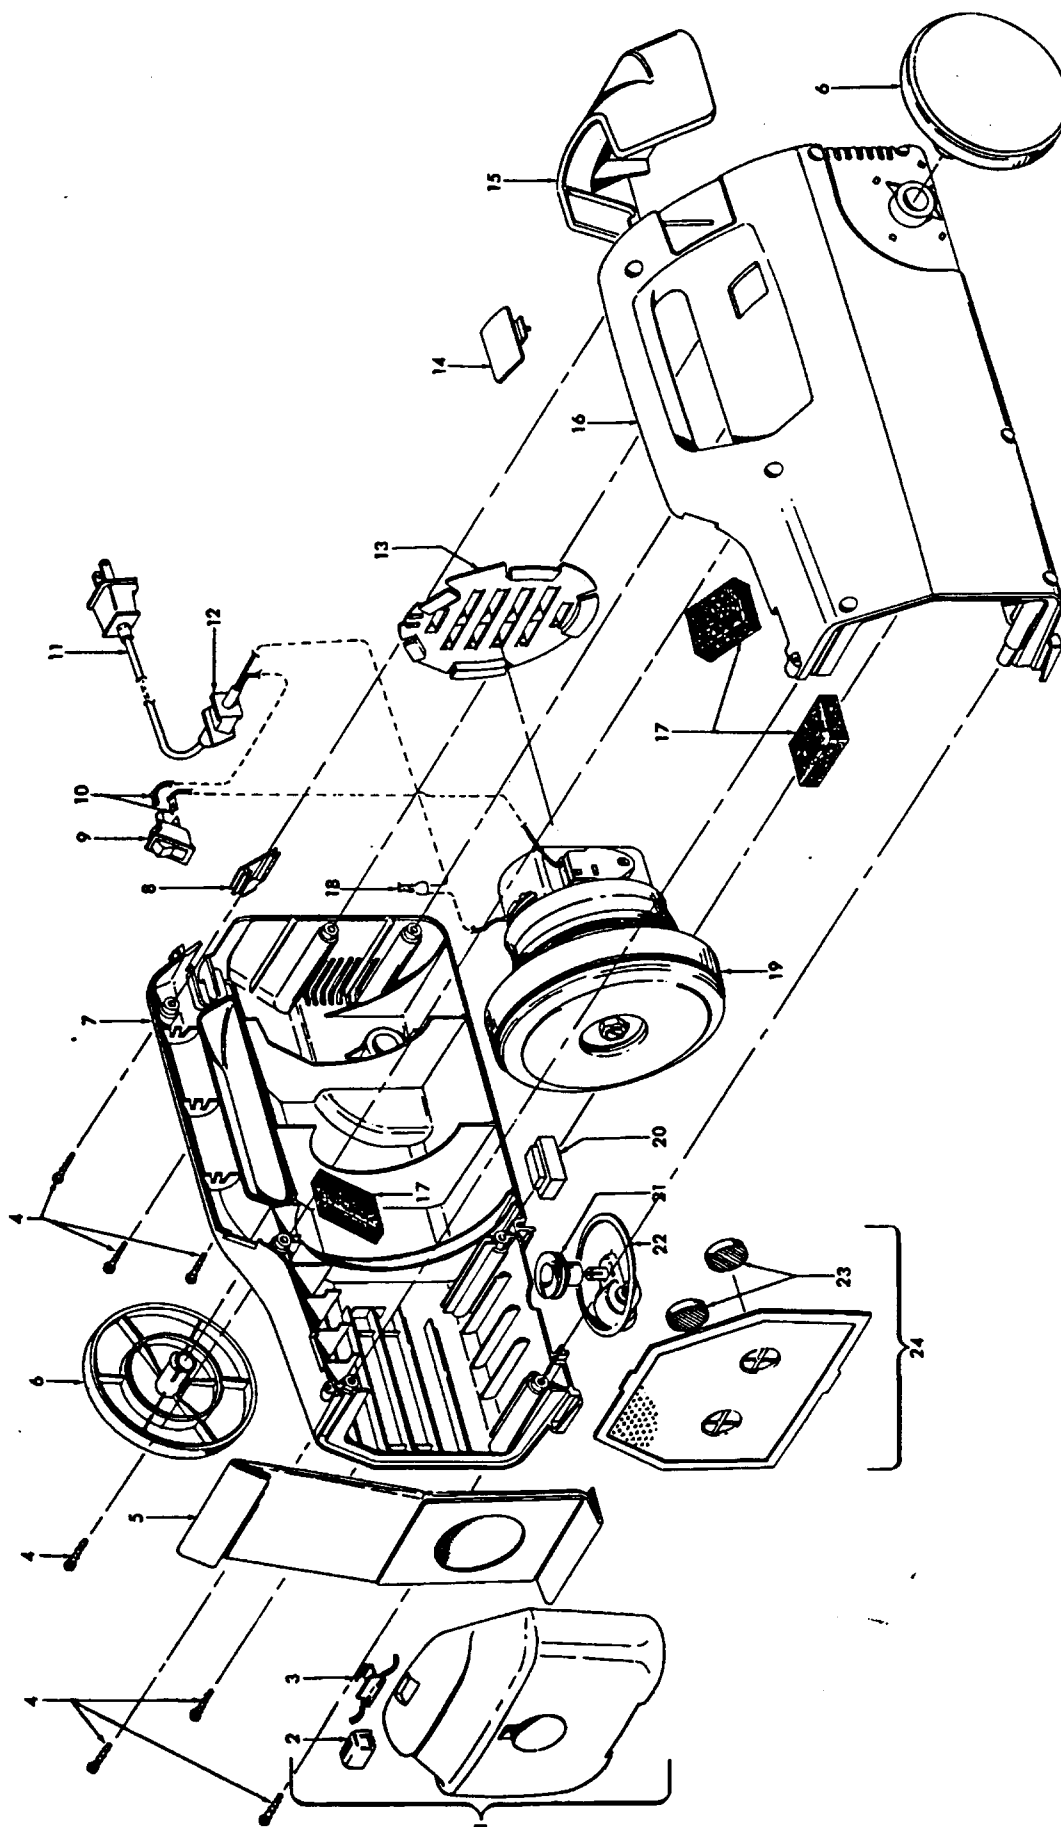

Ref. No.	Part No.	Description
1	42227173	Bag Door Assem. - AG
2	38426085	Latch Button - AAP
	38426086	+ Latch Button - AG - S1315
3	36151022	Latch - BZ
4	21447122	+* Screw - Self Tapping (7)
5	4010063R	Disposable Bag (5 Pk.)
6	38522073	Wheel - AG (2)
7	42222170	Housing Assem. - RH/LH - MW
	42212130	Housing Assem. RH/LH - ABC-S1315
8	37911090	Cord Slot Filler - MW
9	28161063	Switch Assem.
10	27666527	+ Terminal (2)
11	46383264	Attachment Cord Assem. - AG
	46383291	Attachment Cord Assem. - AG - S1315
12	N/A	Cord Protector
13	38763008	Baffle - MW
14	38422151	+ Cord Reel Plug - MW
	38422154	Cord Reel Plug - ABC
15	36433080	Cord Wrap - AAP - S1311
	36433072	Tool Rack - AAP - S1311-020
	36433089	Tool Rack - AG - S1315
16	42222170	Housing Assem. - RH/LH - MW
	42212130	Housing Assem. - RH/LH - ABC -S1315
17	34141020	+ Motor Snubber (3)
18	12227	Insulated Terminal
19	43576083	Motor Assem. Comp. - (P - 206)
20	37911034	+ Hole Plug - MW
	37911065	+ Hole Plug - AG - S1315
21	38411057	+ Caster Housing - JM
22	41432040	Wheel Carrier Assem. - AG
23	163434	+ Pressure Pad (2)
24	43615053	Bulkhead Assem. - MW

ITEMS NOT ILLUSTRATED

56512140	+ Owner Manual
56512162	Owner Manual - S1315
58144015	+ Carton - S1311
59814041	+ Carton - S1311-020
59814073	+ Carton - S1315
58341005	+ Cleaner Support - S1311
58241006	+ Rear Support - S1311-020, S1315
58253006	+ Front Support - S1311-020, S1315
58332023	+ Mid Support - S1311-020, S1315
36131083	+ Wire Retainer

Cleaning Tools - S1311, S1311-020 (P.207)

38617017	Crevice Tool
38614024	Furniture Nozzle - AAP
43414016	Furniture Brush - AG
43414064	Dusting Brush Assem. - AAP
0M114169	Rug & Floor Nozzle - AAP (P.188)
3863801P	Ext. Tube - Poly - AG
43434157	Hose Assem. Comp. - AAZ/AAP

Cleaning Tools - S1315 (P.207)

38617017	Crevice Tool - AG
38614024	Furniture Nozzle - AG
43414064	Dusting Brush Assem. - AG
3863801P	Ext. Tube - Poly - AG
0M114169	Rug and Floor Nozzle (P. 188)
43434157	Hose Assem. Comp. ABX / AG