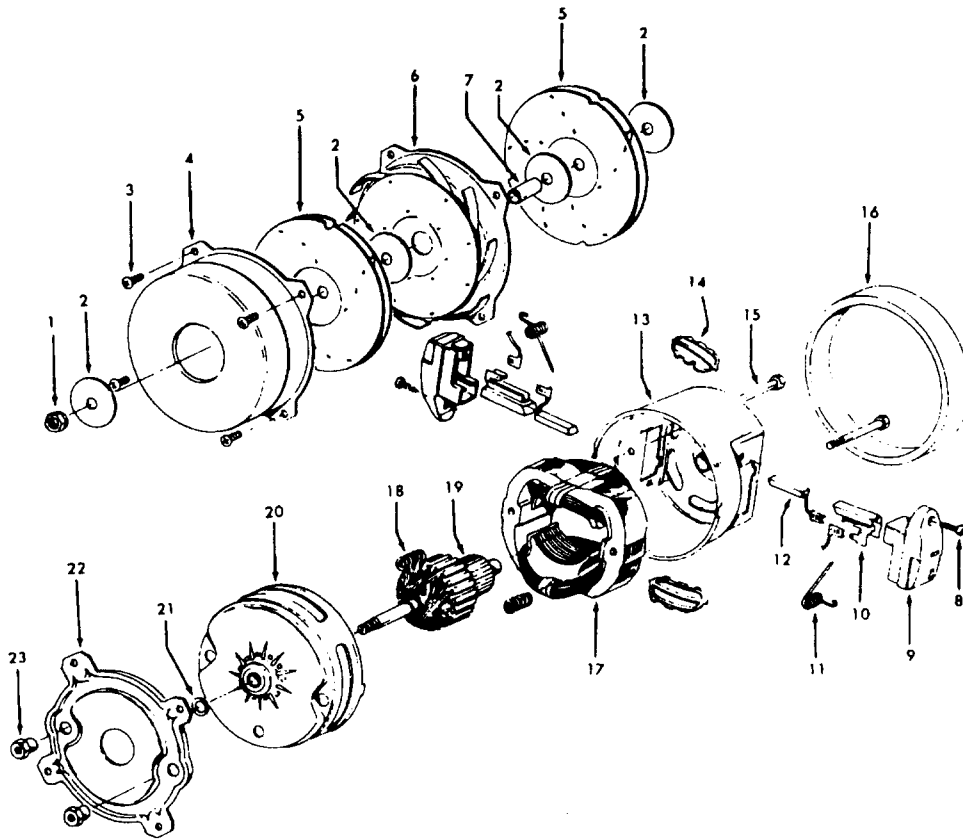

Ref. No.	Part No.	Description
1	21447041	* Screw
2	37195047	Motor Cover - JM
	37195102	Motor Cover - ABN - S3393, S3393-020, S3393-040
	37195106	Motor Cover - NAA - S3531
	37195075	Motor Cover - AG - S3410
3	34163003	Diffuser
4	21366004	* Speed Nut
5	34133007	Seal
6	34132006	+ Pad (4)
7	34143002	Seal
8	43577109	Motor - S3401 - (P - 111)
	43577011	Motor - S3393, S3393-020, S3410 S3393-040, S3397, S3531 (P-174)
9	12227	Insulated Terminal (2)
	27618508	Wire Connector
10	46363039	Attach. Cord - AAP - 16 - S3401
	46363297	+ Attach. Cord - AAP - 20 - S3393, S3393-020, S3397
	46363305	+ Attach Cord - 20 - AG -S3410 S3393-040, S3531
11	27482301	Strain Relief
12	38511015	Wheel Bearing
13	38522058	Wheel - AAP - S3397
	38522061	Wheel - AG - S3393, S3393-020 S3393-040, S3531, S3401, S3410
14	41432040	Wheel Carrier
15	37231049	Main Body - JM - S3401
	37223265	Main Body - JM - S3397
	37223274	Main Body - ABN - S3393, S3393-020, S3393-040

Ref. No.	Part No.	Description
1	33426001	Nut
2	21312701	* Washer
3	21434224	+* Screw
4	37191016	Outerstage Housing
5	43566017	Fan
6	43551005	Interstage
7	31742010	Spacer
8	21429406	* Screw
9	167696AG	Brush Carrier
10	N/A	Brush Holder - Use Brush Carrier Assem. 47318008 (Incl. It. 9 - 12)
11	38353004	Spring
12	167681	Carbon Brush
13	42937003	Motor Housing - Upper
14	169702BZ	+ Bushing
15	33421004	+ Bolt
16	31195002	Air Baffle
17	45311051	Field Coil - 1" Stack Height
	45312037	Field Coil - 3/4" Stack Height
18	167721FW	Compression Spring
19	44765171	Armature - 1 " Stack Height
	44765217	Armature - 3/4" Stack Height
20	37191085	Motor Housing - Lower
21	31148002	Spacer
22	36322002	Mounting Plate
23	167695EF	Nut