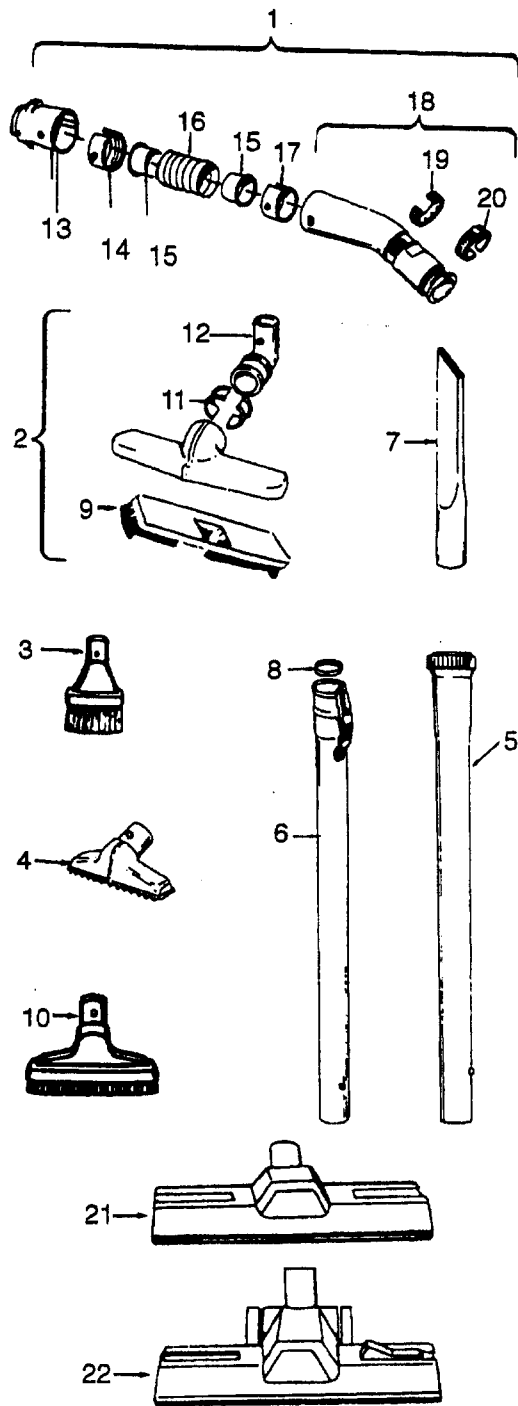

Ref. No.	Part No.	Description
1	21447041	* Screw
2	37195047	Motor Cover - JM
	37195102	Motor Cover - ABN - S3393, S3393-020, S3393-040
	37195106	Motor Cover - NAA - S3531
	37195075	Motor Cover - AG - S3410
3	34163003	Diffuser
4	21366004	* Speed Nut
5	34133007	Seal
6	34132006	+ Pad (4)
7	34143002	Seal
8	43577109	Motor - S3401 - (P - 111)
	43577011	Motor - S3393, S3393-020, S3410 S3393-040, S3397, S3531 (P-174)
9	12227	Insulated Terminal (2)
	27618508	Wire Connector
10	46363039	Attach. Cord - AAP - 16 - S3401
	46363297	+ Attach. Cord - AAP - 20 - S3393, S3393-020, S3397
	46363305	+ Attach Cord - 20 - AG -S3410 S3393-040, S3531
11	27482301	Strain Relief
12	38511015	Wheel Bearing
13	38522058	Wheel - AAP - S3397
	38522061	Wheel - AG - S3393, S3393-020 S3393-040, S3531, S3401, S3410
14	41432040	Wheel Carrier
15	37231049	Main Body - JM - S3401
	37223265	Main Body - JM - S3397
	37223274	Main Body - ABN - S3393, S3393-020, S3393-040

Ref. No.	Part No.	Description
1	33426001	Nut
2	21312701	* Washer
3	21434224	+* Screw
4	37191016	Outerstage Housing
5	43566017	Fan
6	43551005	Interstage
7	31742010	Spacer
8	21429406	* Screw
9	167696AG	Brush Carrier
10	N/A	Brush Holder - Use Brush Carrier Assem. 47318008 (Incl. It. 9 - 12)
11	38353004	Spring
12	167681	Carbon Brush
13	42937003	Motor Housing - Upper
14	169702BZ	+ Bushing
15	33421004	+ Bolt
16	31195002	Air Baffle
17	45311051	Field Coil - 1" Stack Height
	45312037	Field Coil - 3/4" Stack Height
18	167721FW	Compression Spring
19	44765171	Armature - 1 " Stack Height
	44765217	Armature - 3/4" Stack Height
20	37191085	Motor Housing - Lower
21	31148002	Spacer
22	36322002	Mounting Plate
23	167695EF	Nut