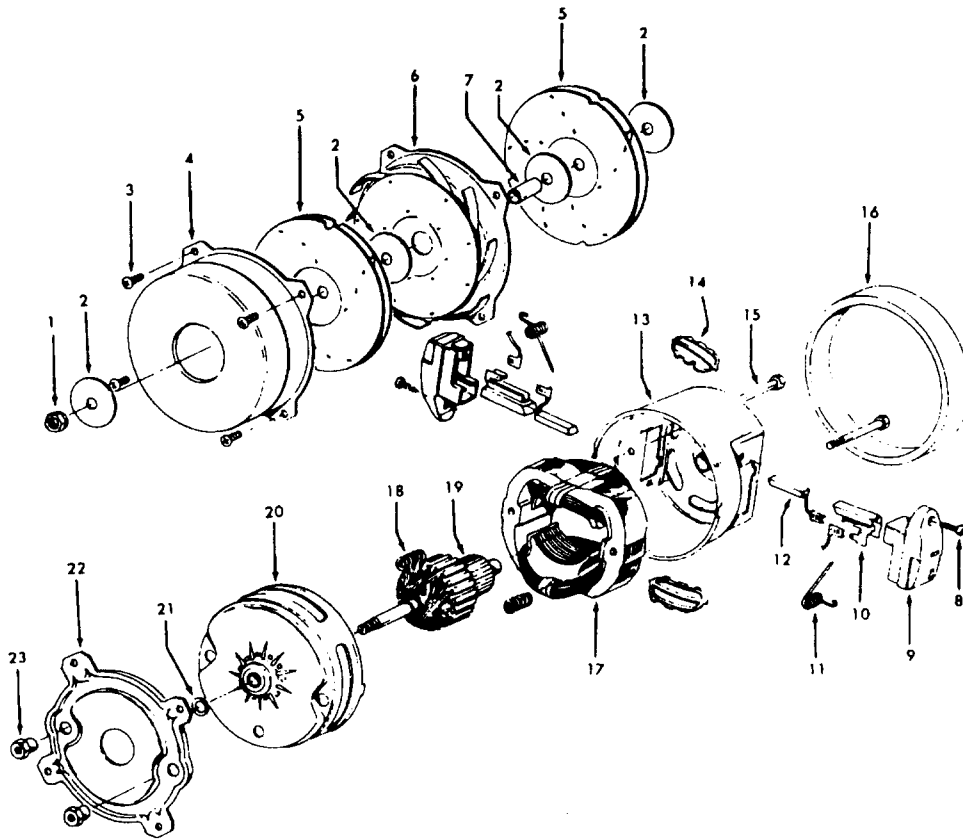

**Motor - 43577112 +
43577008 +**

Ref. No.	Part No.	Description
1	33426001	Nut
2	21312701	* Washer
3	21434224	+* Screw
4	37191016	Outerstage Housing
5	43566017	Fan
6	43551005	Interstage
7	31742010	Spacer
8	21429406	* Screw
9	167696AG	Brush Carrier
10	N/A	Brush Holder - Use Brush Carrier Assem. 47318008 (Incl. It. 9 - 12)
11	38353004	Spring
12	167681	Carbon Brush
13	42937003	Motor Housing - Upper
14	169702BZ	+ Bushing
15	33421004	+ Bolt
16	31195002	Air Baffle
17	45311051	Field Coil - 1" Stack Height
	45312037	Field Coil - 3/4" Stack Height
18	167721FW	Compression Spring
19	44765171	Armature - 1 " Stack Height
	44765217	Armature - 3/4" Stack Height
20	37191085	Motor Housing - Lower
21	31148002	Spacer
22	36322002	Mounting Plate
23	167695EF	Nut