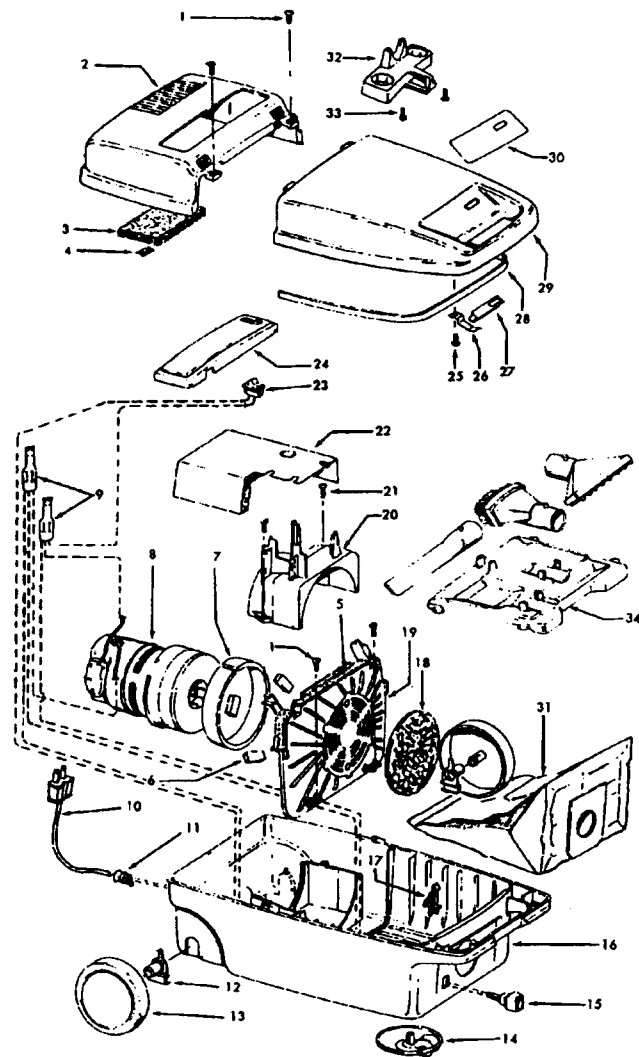

Spirit

**S3439 External Tool Rack
S3439-070 Internal Tool Storage**

Models S3399, S3439, S3439-070

Ref. No.	Part No.	Description
1	21447041	* Screw
2	37195063	Motor Cover - MR - S3439, S3439-070
	37195047	Motor Cover - JM - S3399
3	34163003	Diffuser
4	21366004	* Speed Nut
5	34133007	Seal
6	34132006	+ Pad
7	34143002	Seal
8	43577011	Motor - 2.2 - (P-174)
9	18972	* Insulated Terminal
10	46363305	Attach. Cord - AG - 20'
11	27482301	Strain Relief
12	38511015	Wheel Bearing - AG
13	38522061	Wheel - S3439, S3439-070
	38522058	Wheel - AAP - S3399
14	41432040	Wheel Carrier
15	46326079	Receptacle Assem. - AG
16	37223197	Main Body - NAA - S3439, S3439-070
	37223207	Main Body - JM - S3399
17	36151015	Latch
18	31114009	Filter
19	36426012	Bulkhead
20	36321011	Motor Retainer
21	21447072	* Screw
22	34287021	Foam Muffler
23	28164276	Switch - S3439, S3439-070
	28161063	Switch - S3399
24	37214052	Control Panel
	37214135	+ Control Panel
25	21447027	+* Screw
26	36172046	Spring Clip
27	51151010	Bag Indicator
28	38781010	Lid Seal
29	42212071	Bag Housing Lid - AAS - S3439
	42212104	Bag Housing Lid - AAS - S3439-070
	42212122	Bag Housing Lid - JM - S3399
30	51375109	+ Nameplate
	51669054	+ Nameplate - S3399
	51879008	+ Check Bag Label - S3399
31	4010028K	Paper Bag - 3 Pk.
32	36433061	Tool Rack - AAS - S3439
	36433086	Tool Rack - JM - S3399
33	21447003	* Screw - S3439
34	36433071	Tool Storage Tray - S3439-070
	56513249	Owner Manual
	56513282	+ Owner Manual - S3439-070
	56513319	+ Owner Manual - S3399
	58173339	+ Carton
	58173376	+ Carton - S3439-070
	59814040	+ Carton - S3399
	58366069	+ Mid Pad
	58461023	+ Top Support

CLEANING TOOLS - S3439-070 - (P-92)

43414057	Furniture Nozzle - AG
38617017	Crevice Tool - AG
43414064	Dusting Brush - AG
43414073	Floor Brush - AG
43433100	Hose - 2W - ABX
43453052	Extension Tube - 20 - AX
48438190	Power Nozzle - LZ - (P-173)

CLEANING TOOLS - S3399, S3439 - (P-92)

43414057	Furniture Nozzle - AG
38617017	Crevice Tool - AG
43414064	Dusting Brush - AG
43414073	Floor Brush - AG
43433111	Hose - 2W - AG
43433084	Hose - 2W MV - S/C - S3399
43453052	Extension Tube - 20 - AX
48438190	Power Nozzle - LZ - S3439 (P-173)
48438251	Power Nozzle - AAP - S3399 P-252