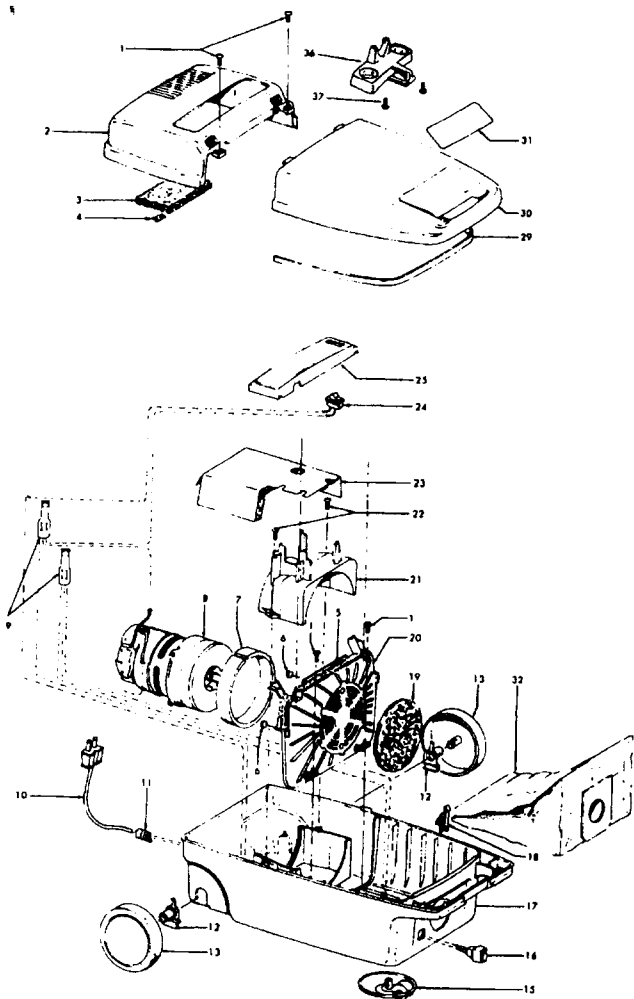

Agitator

Ref. No.	Part No.	Description
	48416009	Agitator
1	41435018	Thread Guard
2	43267002	Bearing
3	21347003	* Spring Washer
4	36422001	End
5	48445017	Agitator Brush
6	160070	Shaft
8	38537002	End Pulley
9	41435021	Thread Guard

Ref. No.	Part No.	Description
	48438189 A, C	Power Nozzle - LS - S3189, S3193, S3213
	48438057 D	Power Nozzle - MX - 4.5' Cord - S3245
	48438189 F	Power Nozzle - LZ - S3211, S3261, S3263, S3263-036, S3263-060, S3403, S3403-022
	48438190 G, J	Power Nozzle - LZ - S3209, S3419, S3425, S3425-022, S3425-032, S3425-060, S3403-022
	48438058 H +	Power Nozzle - LZ - 4.5' Cord
1	46321005	Attachment Cord 4.5'- AG
	46321088	Cord - AG - 3.5
2	42252059 A, C, D, E, F, G, H	Body - LS
	42252174 I, J	Body - AAP
	51375042 A, B, C +	Nameplate
	52125095 F +	Nameplate
	52125088 G	Nameplate
	52125107 H +	Nameplate
	52125113 I	Nameplate
	52125096 J	Nameplate
3	48416009	Agitator
2	163768	Strain Relief
5	34663003	Bracket
6	43482024	Nozzle Connector - LZ
7	12227	Insulated Terminal (2 Wire)
8	34112005	* Seal
9	34337003	* Seal
10	21447041	* Screw
11	32175025	Wheel - AG
12	31523005	Wheel Shaft
13	42246120	Base Plate
14	21447007	* Screw
15	34337004	* Seal
16	42256090	+ Duct Cover
17	34123015	* Duct Cover Seal
18	35276001	* Detent Spring
19	43177073	Motor
20	35271001	Bracket - LH
21	38528011	Belt