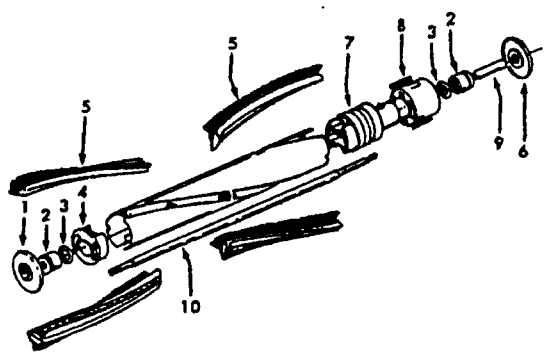

Power Nozzle

48438112 + (Use 48438044) - MN - S3281, S3283, S3283-040

48438224 - MT - S3405, S3423

Ref. No.	Part No.	Description
	48438056	Power Nozzle - MT - (Same as 48438224 except 4.5' Cord)
1	46321088	Cord - AG - Standard Plug
2	46321005	Attachment Cord
	36231104	Furniture Guard - MZ
	36231106	Furniture Guard - MW - S3483, S3283-040
3	48416030	Agitator - 4B
4	163768	Strain Relief
5	21447041	* Screw
6	27479307	* Wire Tie
7	36131024	Retainer Housing - MT
8	43461021	Nozzle Connector - AG
9	34112005	* Seal
10	34337003	* Seal
11	47171009	+ Lamp Socket
12	18972	Insulated Terminal (3 Wire)
13	45517	* Wire Holder
14	42256098	Dust Cover
15	34123017	* Seal
16	35276001	* Detent Spring
17	32175025	Wheel - AG
18	31523005	Wheel Shaft
19	32761001	Wheel
20	31522004	Wheel Shaft
21	21447007	* Screw
22	42246121	Base Plate Assm. (Incl. Items 17,18,19,20,23,24)
23	34337004	* Lower Seal
	34378010	* Upper Seal
24	13261AY	* Rib Shoe
25	36218005	Grommet
26	27317307	Lamp - 15
27	43177073	Motor
28	51865003	Indicator Lens
	51865004	Indicator Lens - S3283-040
29	27666702	* Terminal
30	37258082	Shield
31	281770KD	Switch
32	51151053	Indicator - PH
33	34361001	Switch Actuator
34	42262032	Housing
35	36131017	* Retainer
36	38353007	Torsion Spring
37	31523006	Pivot Pin
38	38458002	* Depressor
39	38433066	Switch Pedal - MZ
	38433067	+ Switch Pedal - MW - S3283, S3283-040, S3423
40	38528011	Belt
41	42252189	Nozzle Body - AG
42	52125092	Nameplate
	52125091	Nameplate - S3405, S3423
	52125114	Nameplate - S3283-040
43	39383060	Lens
44	43457037	Swivel Tube - AG

Agitator 48416030

1	48495AY	Thread Guard
2	43267002	Bearing
3	21347003	* Washer
4	36422001	End
5	48445017	Agitator Brush
6	41435018	Thread Guard
7	38537008	End Pulley
8	48418001	Brush Ring
9	31722019	Spacer
10	32724005	Shaft