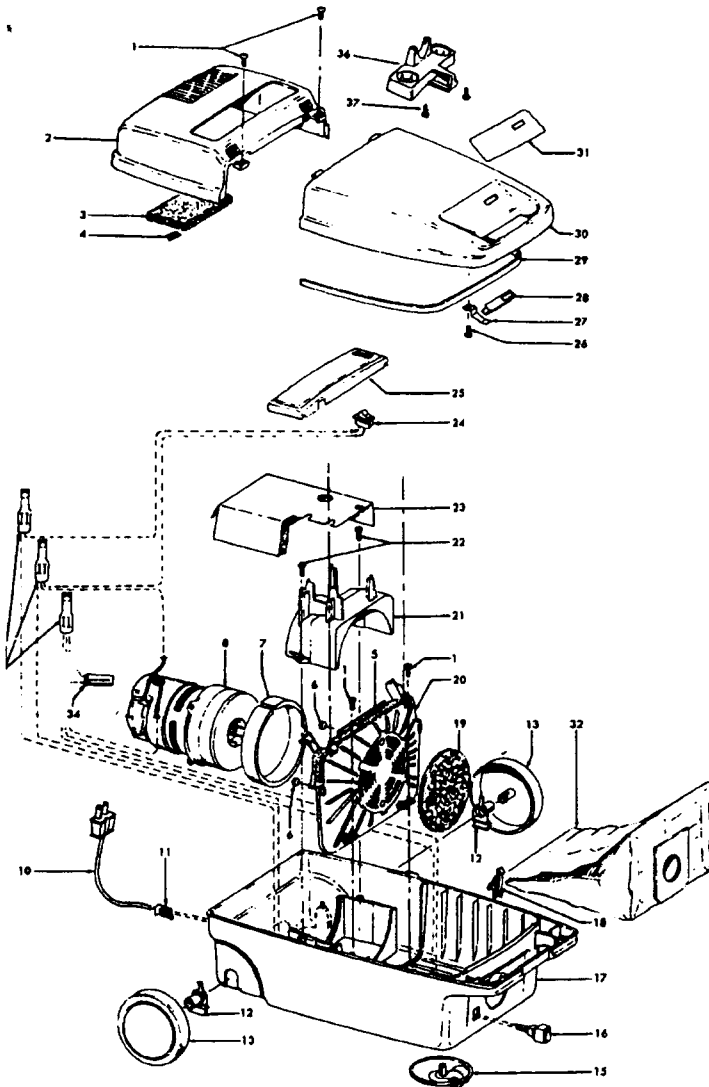

Power Nozzle

48438112 + (Use 48438044) - MN - S3281, S3283, S3283-040

48438224 - MT - S3405, S3423

Ref. No.	Part No.	Description
	48438056	Power Nozzle - MT - (Same as 48438224 except 4.5' Cord)
1	46321088	Cord - AG - Standard Plug
2	46321005	Attachment Cord
	36231104	Furniture Guard - MZ
	36231106	Furniture Guard - MW - S3483, S3283-040
3	48416030	Agitator - 4B
4	163768	Strain Relief
5	21447041	* Screw
6	27479307	* Wire Tie
7	36131024	Retainer Housing - MT
8	43461021	Nozzle Connector - AG
9	34112005	* Seal
10	34337003	* Seal
11	47171009	+ Lamp Socket
12	18972	Insulated Terminal (3 Wire)
13	45517	* Wire Holder
14	42256098	Dust Cover
15	34123017	* Seal
16	35276001	* Detent Spring
17	32175025	Wheel - AG
18	31523005	Wheel Shaft
19	32761001	Wheel
20	31522004	Wheel Shaft
21	21447007	* Screw
22	42246121	Base Plate Assm. (Incl. Items 17,18,19,20,23,24)
23	34337004	* Lower Seal
	34378010	* Upper Seal
24	13261AY	* Rib Shoe
25	36218005	Grommet
26	27317307	Lamp - 15
27	43177073	Motor
28	51865003	Indicator Lens
	51865004	Indicator Lens - S3283-040
29	27666702	* Terminal
30	37258082	Shield
31	281770KD	Switch
32	51151053	Indicator - PH
33	34361001	Switch Actuator
34	42262032	Housing
35	36131017	* Retainer
36	38353007	Torsion Spring
37	31523006	Pivot Pin
38	38458002	* Depressor
39	38433066	Switch Pedal - MZ
	38433067	+ Switch Pedal - MW - S3283, S3283-040, S3423
40	38528011	Belt
41	42252189	Nozzle Body - AG
42	52125092	Nameplate
	52125091	Nameplate - S3405, S3423
	52125114	Nameplate - S3283-040
43	39383060	Lens
44	43457037	Swivel Tube - AG

Agitator 48416030

1	48495AY	Thread Guard
2	43267002	Bearing
3	21347003	* Washer
4	36422001	End
5	48445017	Agitator Brush
6	41435018	Thread Guard
7	38537008	End Pulley
8	48418001	Brush Ring
9	31722019	Spacer
10	32724005	Shaft