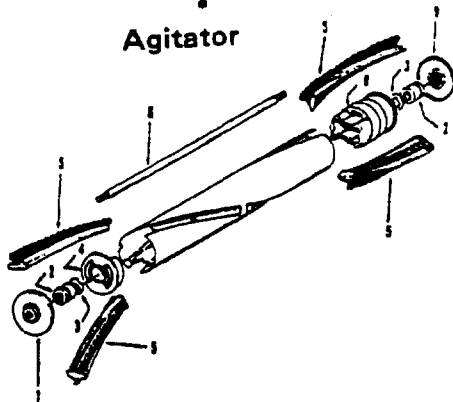

Agitator

Ref. No.	Part No.	Description
	48438189 A, C	Power Nozzle - LS - S3189, S3193, S3213
	48438057 D	Power Nozzle - MX - 4.5' Cord - S3245
	48438189 F	Power Nozzle - LZ - S3211, S3261, S3263, S3263-036, S3263-060, S3403, S3403-022
	48438190 G, J	Power Nozzle - LZ - S3209, S3419, S3425, S3425-022, S3425-032, S3425-060, S3403-022
	48438058 H +	Power Nozzle - LZ - 4.5' Cord
1	46321005	Attachment Cord 4.5'- AG
	46321088	Cord - AG - 3.5
2	42252059 A, C, D, E, F, G, H	Body - LS
	42252174 I, J	Body - AAP
	51375042 A, B, C +	Nameplate
	52125095 F	+ Nameplate
	52125088 G	Nameplate
	52125107 H +	Nameplate
	52125113 I	Nameplate
	52125096 J	Nameplate
3	48416009	Agitator
2	163768	Strain Relief
5	34663003	Bracket
6	43482024	Nozzle Connector - LZ
7	12227	Insulated Terminal (2 Wire)
8	34112005	* Seal
9	34337003	* Seal
10	21447041	* Screw
11	32175025	Wheel - AG
12	31523005	Wheel Shaft
13	42246120	Base Plate
14	21447007	* Screw
15	34337004	* Seal
16	42256090	+ Duct Cover
17	34123015	* Duct Cover Seal
18	35276001	* Detent Spring
19	43177073	Motor
20	35271001	Bracket - LH
21	38528011	Belt

Ref. No.	Part No.	Description
	48416009	Agitator
1	41435018	Thread Guard
2	43267002	Bearing
3	21347003	* Spring Washer
4	36422001	End
5	48445017	Agitator Brush
6	160070	Shaft
8	38537002	End Pulley
9	41435021	Thread Guard