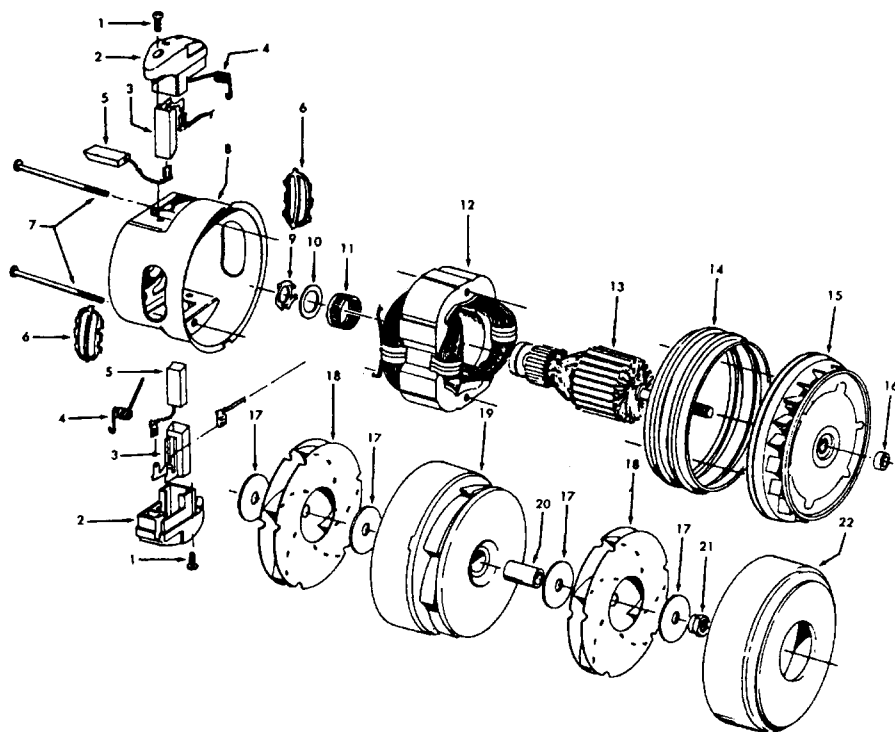

Motor 43578051 (3.1)
43578069 (4.0)

Ref. No.	Part No.	Description
1	21429406	* Screw
2	168038AG	Brush Carrier
3	168506--	Brush Holder
4	38353004	Spring
5	167679	Carbon Brush
6	169702BZ	+ Bushing
7	36112003	* Bolt 3.1
	21563061	Bolt 4.0
8	42192016	Motor Housing
9	21345116	+ Spring Washer
10	21312778	+* Thrust Washer
11	24198002	Star Ring
12	45311048	Field Coil 3.1
	45311022	+ Field Coil 4.0
13	44765185	Armature 3.1
	44765225	Armature 4.0
14	31195003	Motor Mount Insulator 3.1
	31195004	Motor Mount Insulator 4.0
15	43551013	Diffuser
16	31148009	Spacer
17	21312701	* Washer
18	43566017	Fan
19	42192033	Interstage
20	31743003	Spacer
21	33426001	Nut
22	37196087	Fan Cover

Motor:

	43578051	43578069
	S3259	S3269-036
	S3269	S3269-070
	S3269-060	S3271-036
	S3271	S3271-070
	S3271-060	S3483
	S3295-031	S3485
	S3299-031	S3485-070
	S3405	S3487
	S3419	S3499
	S3423	S3501
	S3441-031	S3503
	S3441-070	S3505
	S3473	S3621
	S3475	S3629
	S3481	S3631
	S3627