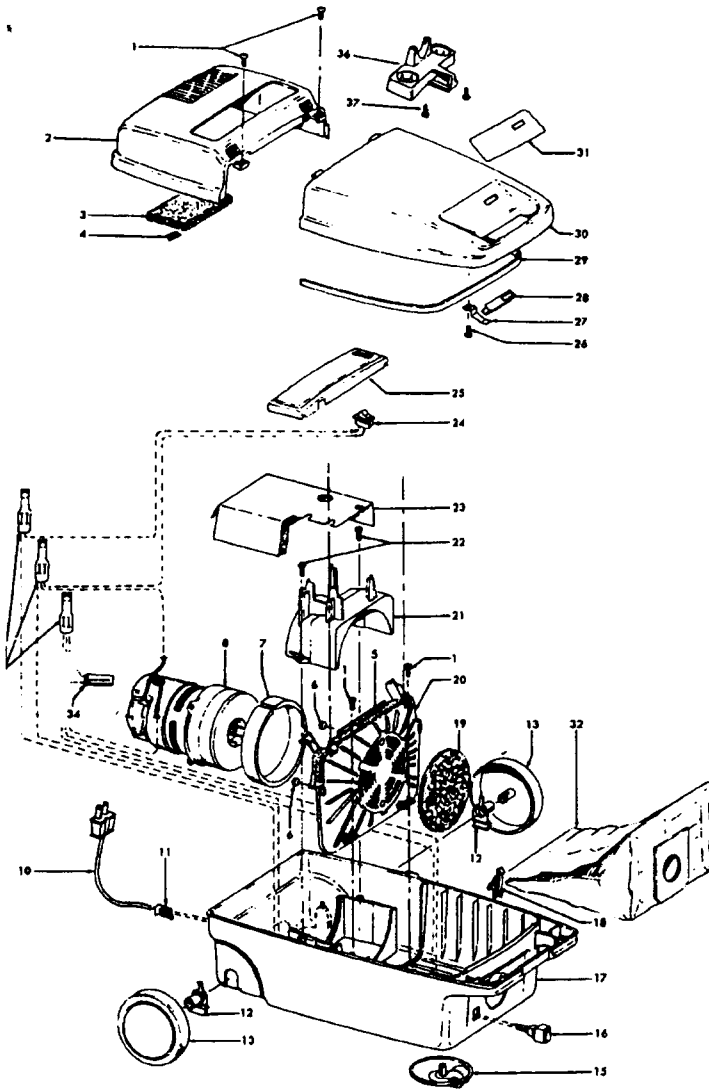

Agitator

Ref. No.	Part No.	Description
	48438189 A, C	Power Nozzle - LS - S3189, S3193, S3213
	48438057 D	Power Nozzle - MX - 4.5' Cord - S3245
	48438189 F	Power Nozzle - LZ - S3211, S3261, S3263, S3263-036, S3263-060, S3403, S3403-022
	48438190 G, J	Power Nozzle - LZ - S3209, S3419, S3425, S3425-022, S3425-032, S3425-060, S3403-022
	48438058 H +	Power Nozzle - LZ - 4.5' Cord
1	46321005	Attachment Cord 4.5'- AG
	46321088	Cord - AG - 3.5
2	42252059 A, C, D, E, F, G, H	Body - LS
	42252174 I, J	Body - AAP
	51375042 A, B, C +	Nameplate
	52125095 F	+ Nameplate
	52125088 G	Nameplate
	52125107 H +	Nameplate
	52125113 I	Nameplate
	52125096 J	Nameplate
3	48416009	Agitator
2	163768	Strain Relief
5	34663003	Bracket
6	43482024	Nozzle Connector - LZ
7	12227	Insulated Terminal (2 Wire)
8	34112005	* Seal
9	34337003	* Seal
10	21447041	* Screw
11	32175025	Wheel - AG
12	31523005	Wheel Shaft
13	42246120	Base Plate
14	21447007	* Screw
15	34337004	* Seal
16	42256090	+ Duct Cover
17	34123015	* Duct Cover Seal
18	35276001	* Detent Spring
19	43177073	Motor
20	35271001	Bracket - LH
21	38528011	Belt

Ref. No.	Part No.	Description
	48416009	Agitator
1	41435018	Thread Guard
2	43267002	Bearing
3	21347003	* Spring Washer
4	36422001	End
5	48445017	Agitator Brush
6	160070	Shaft
8	38537002	End Pulley
9	41435021	Thread Guard