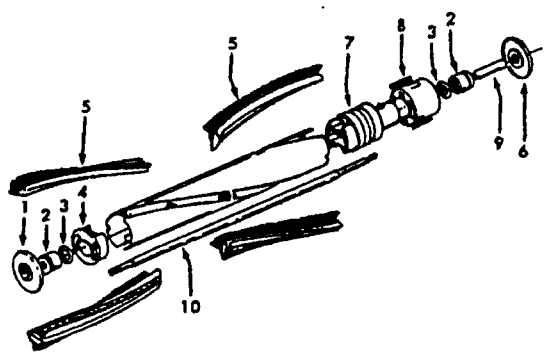

# Power Nozzle

48438112 + (Use 48438044) - MN - S3281, S3283, S3283-040

48438224 - MT - S3405, S3423

Ref. No.	Part No.	Description
	48438056	Power Nozzle - MT - (Same as 48438224 except 4.5' Cord)
1	46321088	Cord - AG - Standard Plug
2	46321005	Attachment Cord
	36231104	Furniture Guard - MZ
	36231106	Furniture Guard - MW - S3483, S3283-040
3	48416030	Agitator - 4B
4	163768	Strain Relief
5	21447041	* Screw
6	27479307	* Wire Tie
7	36131024	Retainer Housing - MT
8	43461021	Nozzle Connector - AG
9	34112005	* Seal
10	34337003	* Seal
11	47171009	+ Lamp Socket
12	18972	Insulated Terminal (3 Wire)
13	45517	* Wire Holder
14	42256098	Dust Cover
15	34123017	* Seal
16	35276001	* Detent Spring
17	32175025	Wheel - AG
18	31523005	Wheel Shaft
19	32761001	Wheel
20	31522004	Wheel Shaft
21	21447007	* Screw
22	42246121	Base Plate Assm. (Incl. Items 17,18,19,20,23,24)
23	34337004	* Lower Seal
	34378010	* Upper Seal
24	13261AY	* Rib Shoe
25	36218005	Grommet
26	27317307	Lamp - 15
27	43177073	Motor
28	51865003	Indicator Lens
	51865004	Indicator Lens - S3283-040
29	27666702	* Terminal
30	37258082	Shield
31	281770KD	Switch
32	51151053	Indicator - PH
33	34361001	Switch Actuator
34	42262032	Housing
35	36131017	* Retainer
36	38353007	Torsion Spring
37	31523006	Pivot Pin
38	38458002	* Depressor
39	38433066	Switch Pedal - MZ
	38433067	+ Switch Pedal - MW - S3283, S3283-040, S3423
40	38528011	Belt
41	42252189	Nozzle Body - AG
42	52125092	Nameplate
	52125091	Nameplate - S3405, S3423
	52125114	Nameplate - S3283-040
43	39383060	Lens
44	43457037	Swivel Tube - AG

### Agitator 48416030

1	48495AY	Thread Guard
2	43267002	Bearing
3	21347003	* Washer
4	36422001	End
5	48445017	Agitator Brush
6	41435018	Thread Guard
7	38537008	End Pulley
8	48418001	Brush Ring
9	31722019	Spacer
10	32724005	Shaft