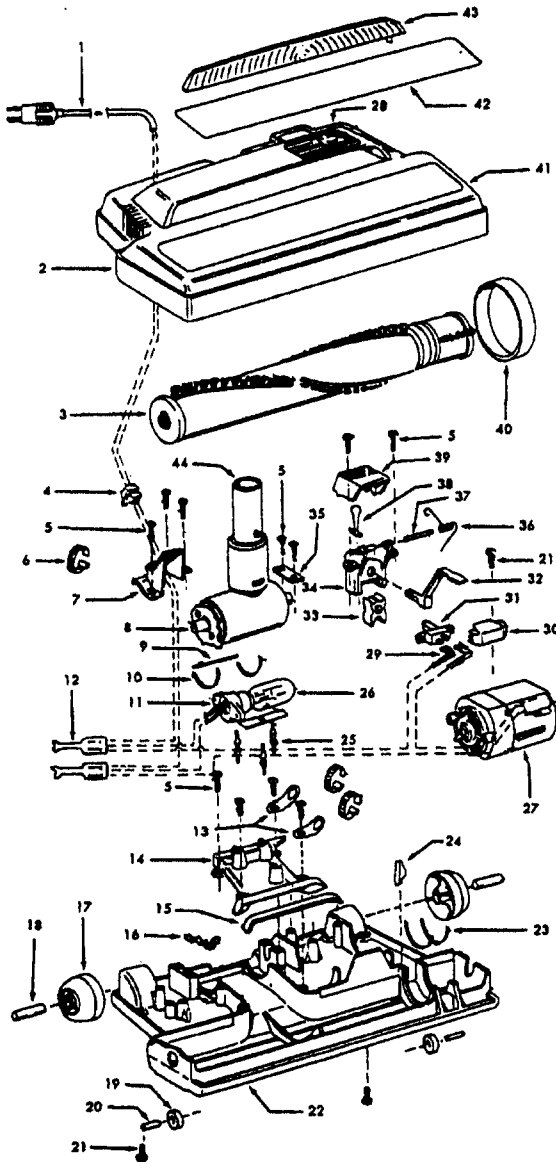

# Power Nozzle

48438112 + (Use 48438044) - MN - S3281, S3283, S3283-040

48438224 - MT - S3405, S3423

Ref. No.	Part No.	Description
	48438056	Power Nozzle - MT - (Same as 48438224 except 4.5' Cord)
1	46321088	Cord - AG - Standard Plug
2	46321005	Attachment Cord
	36231104	Furniture Guard - MZ
	36231106	Furniture Guard - MW - S3483, S3283-040
3	48416030	Agitator - 4B
4	163768	Strain Relief
5	21447041	* Screw
6	27479307	* Wire Tie
7	36131024	Retainer Housing - MT
8	43461021	Nozzle Connector - AG
9	34112005	* Seal
10	34337003	* Seal
11	47171009	+ Lamp Socket
12	18972	Insulated Terminal (3 Wire)
13	45517	* Wire Holder
14	42256098	Dust Cover
15	34123017	* Seal
16	35276001	* Detent Spring
17	32175025	Wheel - AG
18	31523005	Wheel Shaft
19	32761001	Wheel
20	31522004	Wheel Shaft
21	21447007	* Screw
22	42246121	Base Plate Assm. (Incl. Items 17,18,19,20,23,24)
23	34337004	* Lower Seal
	34378010	* Upper Seal
24	13261AY	* Rib Shoe
25	36218005	Grommet
26	27317307	Lamp - 15
27	43177073	Motor
28	51865003	Indicator Lens
	51865004	Indicator Lens - S3283-040
29	27666702	* Terminal
30	37258082	Shield
31	281770KD	Switch
32	51151053	Indicator - PH
33	34361001	Switch Actuator
34	42262032	Housing
35	36131017	* Retainer
36	38353007	Torsion Spring
37	31523006	Pivot Pin
38	38458002	* Depressor
39	38433066	Switch Pedal - MZ
	38433067	+ Switch Pedal - MW - S3283, S3283-040, S3423
40	38528011	Belt
41	42252189	Nozzle Body - AG
42	52125092	Nameplate
	52125091	Nameplate - S3405, S3423
	52125114	Nameplate - S3283-040
43	39383060	Lens
44	43457037	Swivel Tube - AG

Ref. No.	Part No.	Description
1	21447041	* Screw
2	37195074	Motor Cover - AG - S3423, S3475
	37195068	Motor Cover - AAR - S3441-031, S3441-070
3	34163003	Diffuser
4	21366004	* Speed Nut
5	38422073	Switch Pedal - Push Switch - AG - S3423, S3441-031, S3475
	38422149	Switch Pedal - Slide Switch - WW - S3441-031, S3441-070
6	38314002	Spring - Push Switch - S3423, S3441-031, S3475
	38319002	+ Spring - Slide Switch - S3441-031, S3441-070