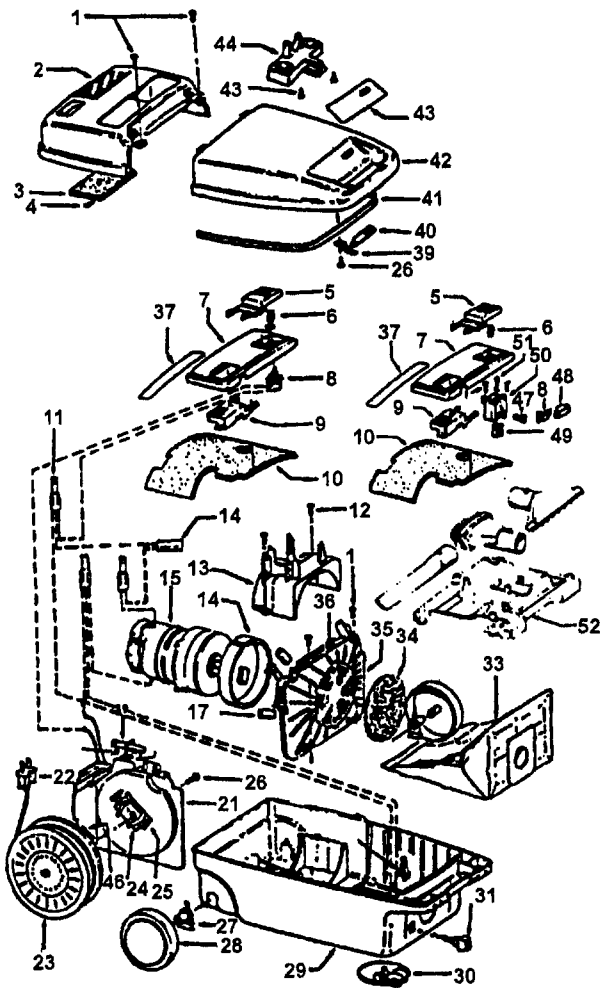

Spirit

S3441-031 External Tool Rack
S3441-070 Internal Tool Storage

CLEANING TOOLS - (P-92)

- 38617017 Crevice Tool - AG
- 43414057 Furniture Nozzle - AG
- 43414064 Dusting Brush - AG
- 43414073 Floor Brush - AG
- 43433111 Hose - 2W - AG
- 43453052 Extension Tube - 20 - AX
- 48438224 Power Nozzle - MT - S3423 - (P-147)
- 48438024 Power Nozzle - MX - S3475 - (P-155)
- 48438190 Power Nozzle - LZ - S3441-031, S3441-070 (P-173)

Ref. No.	Part No.	Description
1	21447041	* Screw
2	37195074	Motor Cover - AG - S3423, S3475
	37195068	Motor Cover - AAR - S3441-031, S3441-070
3	34163003	Diffuser
4	21366004	* Speed Nut
5	38422073	Switch Pedal - Push Switch - AG - S3423, S3441-031, S3475
	38422149	Switch Pedal - Slide Switch - WW - S3441-031, S3441-070
6	38314002	Spring - Push Switch - S3423, S3441-031, S3475
	38319002	+ Spring - Slide Switch - S3441-031, S3441-070

Models S3423, S3441-031, S3441-070, S3475