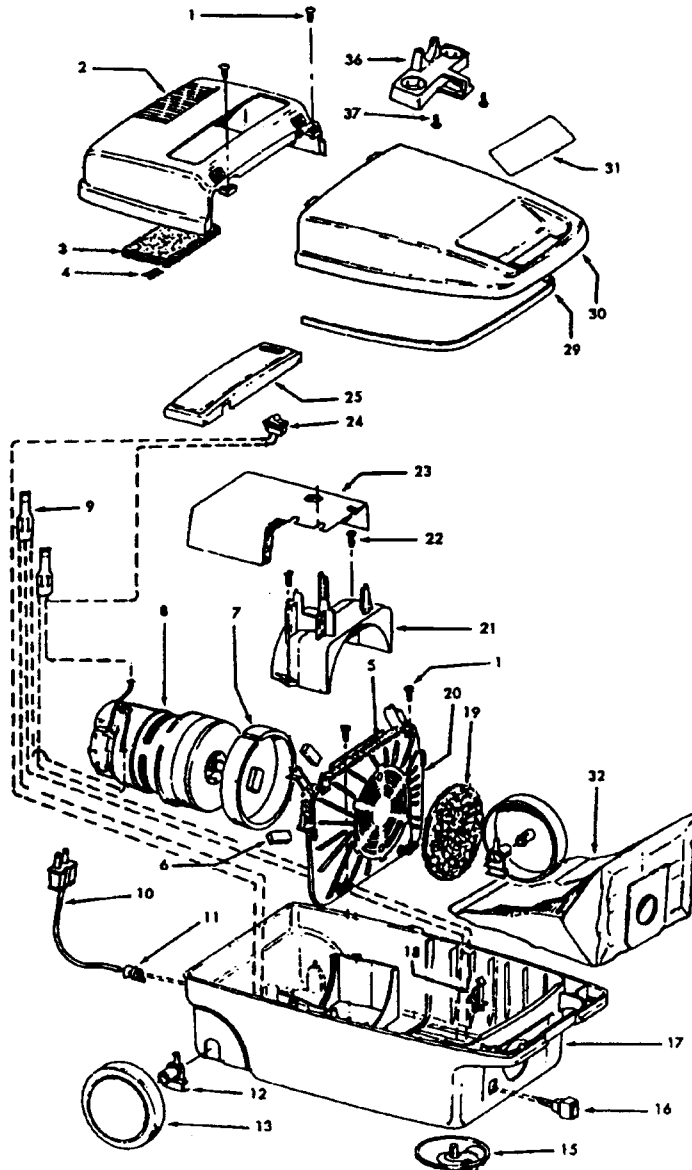

S3209 - 1.7 PHP Motor
S3209-022 2.2 PHP Motor
S3209-032 - Addition of Tool Rack
S3425 - 2.2 PHP Motor

Ref. No.	Part No.	Description
1	21447041	* Screw
2	37195041	Motor Cover - MX
3	34163003	Diffuser
4	21366004	* Speed Nut
5	34133007	Seal
6	34132006	+ Pad
7	34143002	Seal
8	43577109	Motor - 1.7 - (P-111)
	43577011	Motor
9	48969	* Wire Nut
10	46363039	Attach. Cord - AAP - 16
11	27482301	Strain Relief
12	38511015	Wheel Bearing - AG
13	38522061	Wheel - AG
	38522058	Wheel - AAP - S3425-060
15	41432040	Wheel Carrier - AG
16	46326079	Receptacle Assem. - AG
17	37231036	Main Body - ML
	37223192	Main Body - MX - S3425, S3245-060
	37223204	+ Main Body - AAP
18	36151015	Latch
19	31114009	Filter
20	36426012	Filter Support
21	36321011	Motor Retainer
22	21447072	* Screw
23	34287021	Exhaust Muffler
24	28164276	Switch
25	37214052	Control Panel
	37214086	+ Control Panel
29	38781010	Seal
30	42212041	Bag Housing Lid - MX
	42212060	Bag Housing Lid - MX - S3209-032
	42212070	Bag Housing Lid - ML - S3425
31	52125071	+ Nameplate - S3209
	52125111	+ Nameplate
32	4010028K	Paper Bag - (3-Pk.)
36	36433053	Tool Rack - MX S3209-032
37	21447003	* Screw
	56513226	Owner Manual
	58173308	+ Carton - S3209-022
	58461020	+ Top Support
	58366069	+ Mid Pad
	58173323	+ Carton - S3209-032
	58173331	+ Carton - S3425
	58173362	+ Carton - S3425-060
	37214084	+ Control Panel - WW - S3425-060
CLEANING TOOLS - (P-92)		
	38614024	Furniture Nozzle - AG
	43414064	Dusting Brush - AG
	43414073	Floor Brush - AG
	43414016	Furniture Brush -AG
	38617017	Crevice Tool - AG
	43433111	Hose - AG - 2W
	43453052	Extension Tube - 20 -AX
	48438190	Power Nozzle - LZ - (P-83)