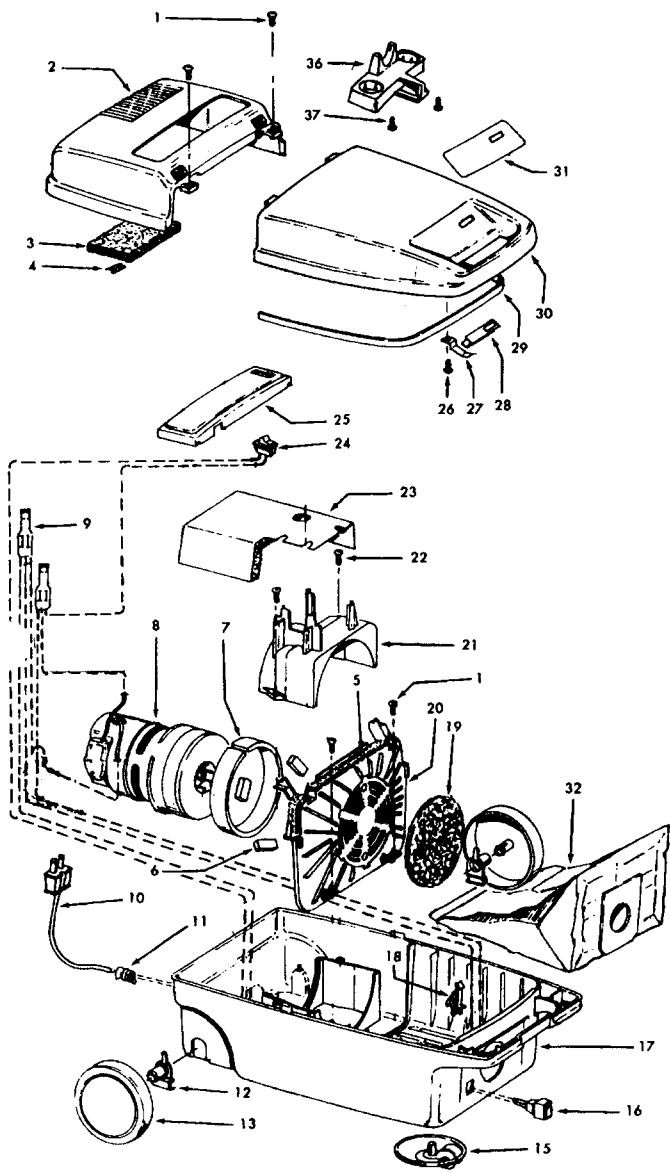

S3261 - 1.7 Motor
S3261-020 - 2.2 Motor

S3427 - 2.2 Motor

Ref. No.	Part No.	Description
1	21447041	* Screw
2	37195047	Motor Cover
3	34163003	Diffuser
4	21366004	* Speed Nut
5	34133007	Seal
6	34132006	+ Pad
7	34143002	Seal
8	43577109	Motor - 1.7 - (P-111)
	43577013	+ Motor - 2.2 - (P-163)
9	48969	* Wire Nut
10	46363039	Attach. Cord - AAP - 16
11	27482301	Strain Relief
12	38511015	Wheel Bearing - AG
13	38522061	Wheel - AG
15	41432040	Wheel Carrier - AG
16	46326079	Receptacle Assem. - AG
17	37231016	+ Main Body - M
18	36151015	Latch
19	31114009	Filter
20	36426012	Filter Support
21	36321011	Motor Retainer - JM
22	21447072	* Screw
23	34287021	Muffler
24	28164276	Switch
25	37214052	Control Panel - M
26	21447027	+* Screw
27	36172046	Spring Clip
28	51151010	Bag Indicator
29	38781010	Seal
30	42212034	Bag Housing Lid - LZ
31	51375064	+ Nameplate - S3261
	51375091	+ Nameplate - S3261-022
	51375105	+ Nameplate - S3427
32	4010028K	Paper Bag - (3-Pk.)
36	36433015	Tool Rack
37	21447003	* Screw
	56513242	+ Owner Manual
	58173309	+ Carton - S3261-022
	58366061	+ Mid Pad
	58461023	+ Top Support
	58184017	+ Carton - S3427
	58366069	+ Bottom Support

CLEANING TOOLS - S3427 - (P-92)

38617017	Crevice Tool - AG
43414057	Furniture Nozzle - AG
43414064	Dusting Brush - AG
43414073	Floor Brush - AG
43433111	Hose - 2W - AG
43453052	Extension Tube - 20 - AX
48438024	Power Nozzle - LZ - (P-1 55)

CLEANING TOOLS - S3261 - (P-92)

43414057	Furniture Nozzle
38617017	Crevice Tool - AG
43414064	Dusting Brush - AG
43414073	Floor Brush - AG
43433111	Hose - 2W - AG
43453052	Extension Tube - 20 - AX
48438189	Power Nozzle - LZ - (P-83)