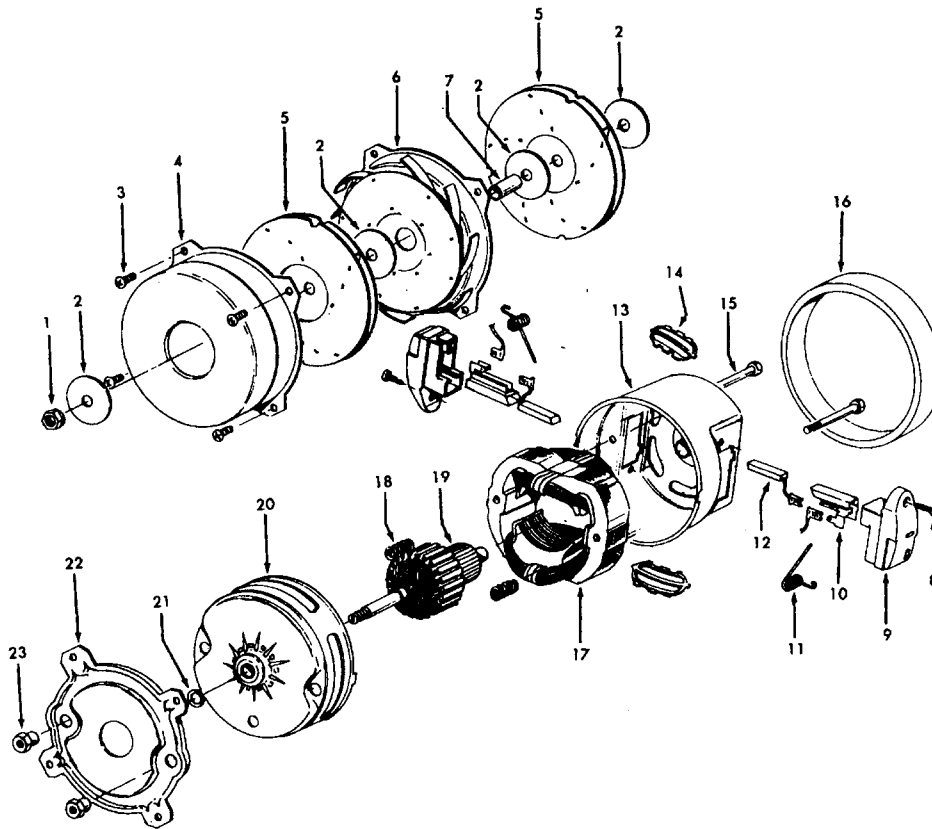

Ref. No.	Part No.	Description
1	33426001	Nut
2	21312701	* Washer
3	21434224	+* Screw
4	37191016	Outerstage Housing
5	43566017	Fan
6	43551005	Interstage
7	31742010	Spacer
8	21429406	* Screw
9	167696AG	Brush Carrier
10	N/A	Brush Holder - Use Brush Carrier Assem. 47318008 (Incl. It. 9-12)
11	38353004	Spring
12	167681	Carbon Brush
13	42937003	Motor Housing - Upper
14	169702BZ	+* Bushing
15	33421004	+ Bolt
16	31195002	Air Baffle
17	45311051	Field Coil
18	167721FW	Compression Spring
19	44765171	Armature
20	37191085	Motor Housing - Lower
21	31148002	Spacer
22	36322002	Mounting Plate
23	167695EF	Nut