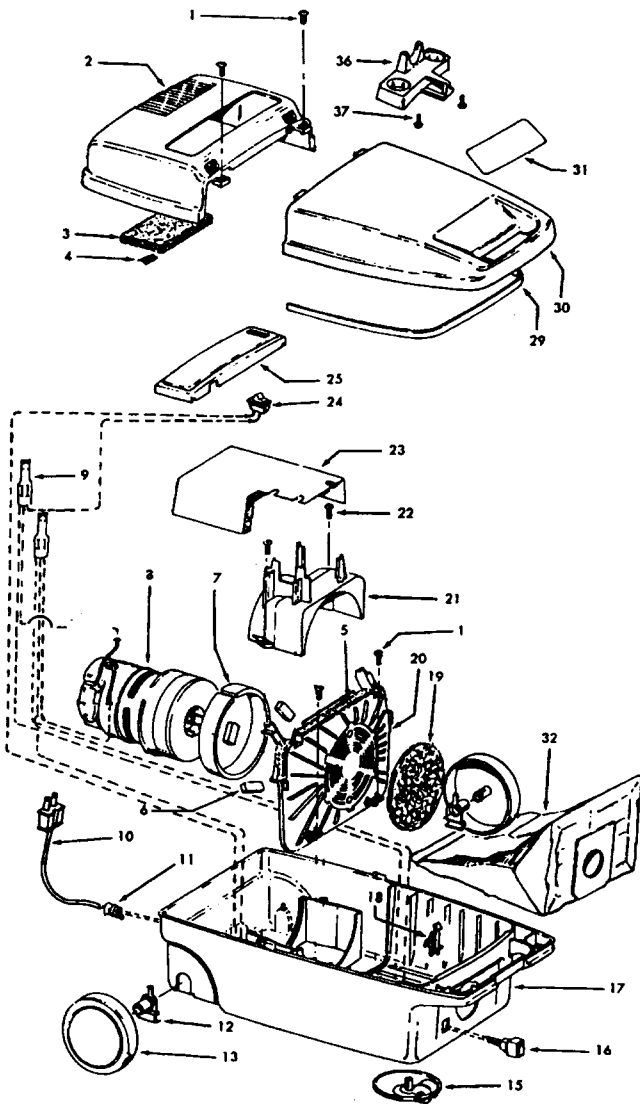

Ref. No.	Part No.	Description
1	46321088	Cord - AG - Standard Plug
2	42252174	+ Nozzle Body
3	48416009	Agitator - 4B
4	163768	Strain Relief
5	34663003	Bracket - RH
6	43482024	Nozzle Connector - LZ
7	12227	* Insulated Terminal (2 Wire)
	48969	* Wire Nut (2 Wire)
8	34112005	* Seal
9	34337003	* Seal
10	21447041	* Screw
11	32175025	Wheel - AG
12	31523005	Wheel Shaft
13	42246120	Bottom Plate (Incl. Items 11,12)
14	21447007	* Screw
15	34337004	* Lower Seal
16	42256090	+ Duct Cover
17	34123015	* Seal
18	35276001	* Detent Spring
19	43177073	Motor
20	35271001	Bracket - LH
21	38528011	Belt

Agitator - 4B 48416009

1	41435018	Thread Guard
2	43267002	Bearing
3	21347003	* Washer
4	36422001	End
5	48445017	Agitator Brush
6	160070	Shaft
8	38537002	End Pulley
9	41435021	Thread Guard

Ref. No.	Part No.	Description
1	21447041	* Screw
2	37195041	Motor Cover - MX
3	34163003	Diffuser
4	21366004	* Speed Nut
5	34133007	Seal
6	34132006	+ Pad
7	34143002	Seal
8	43577011	Motor - 2.2
9	48969	* Wire Nut
10	46363039	Attach. Cord - AAP - 16
11	27482301	Strain Relief
12	38511015	Wheel Bearing - AG
13	38522061	Wheel - AG
15	41432040	Wheel Carrier
16	46326079	Receptacle Assem. - AG
17	37223196	Main Body - AAK
18	36151015	Latch
19	31114009	Filter
20	36426012	Bulkhead
21	36321011	Motor Retainer
22	21447072	* Screw
23	34287021	Foam Muffler
24	28164276	Switch
25	37214052	Control Panel - M
29	38781010	Lid Seal
30	42212074	Bag Housing Lid - AAR
31	52125111	+ Nameplate
32	4010028K	Paper Bag - 3 Pk.
36	36433063	Tool Rack - AAR
37	21447003	* Screw

- 56513248 + Owner Manual
- 58173337 + Carton
- 58366069 + Mid Pad
- 58461023 + Top Support

CLEANING TOOLS - (P-92)

- 36172584 Cord /Wand Clip
- 38614024 Furniture Nozzle - AG
- 38617017 Crevice Tool - AG
- 43414064 Dusting Brush - AG
- 43433111 Hose - 2W - AG
- 3863801P Extension Tube - Poly - AG
- 48438190 Power Nozzle - LZ (P-173)