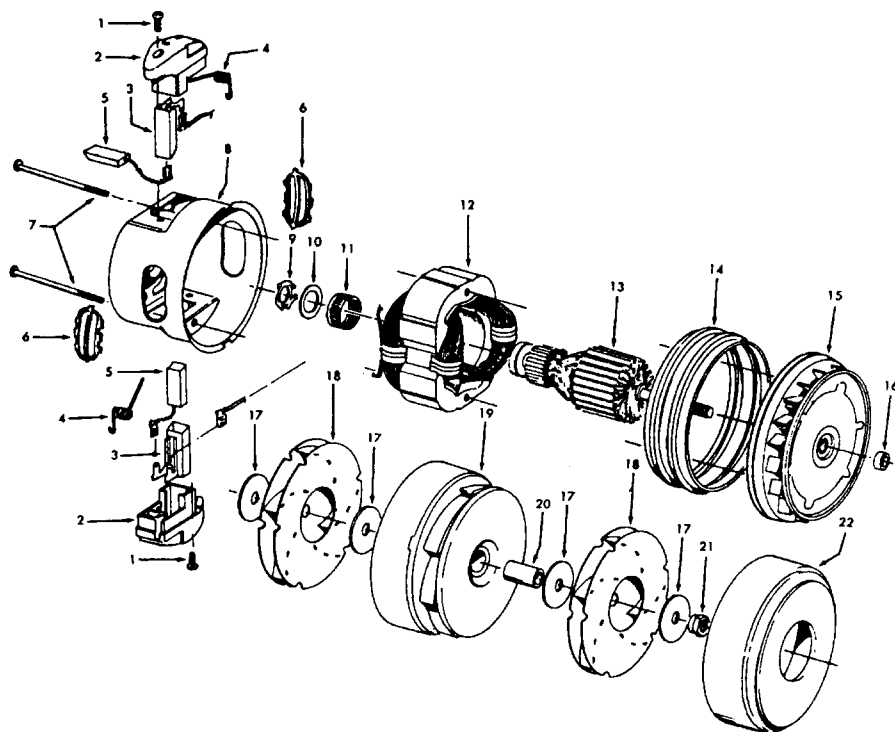

Ref. No.	Part No.	Description
1	21447041	* Screw
2	37195041	Motor Cover - MX
3	34163003	Diffuser
4	21366004	* Speed Nut
5	34133007	Seal
6	34132015	Pad
7	34143003	Seal
8	43578051	Motor - 3.1 - (P- 1 56)
9	48969	* Wire Nut
10	46363039	Attach. Cord - AAP - 16
11	27482301	Strain Relief
12	38511015	Wheel Bearing - AG
13	38522061	Wheel - AG
15	41432040	Wheel Carrier - AG
17	37231069	Main Body - AAP
18	36151015	Latch
19	31114010	Filter
20	36426014	Bulkhead
21	36321012	Motor Retainer
22	21447072	* Screw
23	34287021	Muffler
24	28164276	Switch
25	37214052	Control Panel - AAP
27	21378154	Clip (2)
28	51151010	Bag Indicator
29	38781010	Seal
30	42212085	Bag Housing Lid - ML
32	4010028K	Paper Bag - 3 Pk.
36	36433046	Tool Rack - KR
37	21447003	* Screw

**Motor 43578051 (3.1)  
43578069 (4.0)**

Ref. No.	Part No.	Description
1	21429406	* Screw
2	168038AG	Brush Carrier
3	168506--	Brush Holder
4	38353004	Spring
5	167679	Carbon Brush
6	169702BZ	+ Bushing
7	36112003	* Bolt 3.1
	21563061	Bolt 4.0
8	42192016	Motor Housing
9	21345116	+ Spring Washer
10	21312778	+* Thrust Washer
11	24198002	Star Ring
12	45311048	Field Coil 3.1
	45311022	+ Field Coil 4.0
13	44765185	Armature 3.1
	44765225	Armature 4.0
14	31195003	Motor Mount Insulator 3.1
	31195004	Motor Mount Insulator 4.0
15	43551013	Diffuser
16	31148009	Spacer
17	21312701	* Washer
18	43566017	Fan
19	42192033	Interstage
20	31743003	Spacer
21	33426001	Nut
22	37196087	Fan Cover

Ref. No.	Part No.	Description
1	43414101	+ Deluxe Rug & Floor Nozzle Assem. - AAP
2	38646045	Nozzle Connector - AAP
3	43244043	Wheel & Bearing Assem. (2)
4	38511016	Wheel Bearing - AAT (2)
5	38615180	Rug & Floor Nozzle - AAP
6	38521018	Roller (2)
7	31511004	Roller Axle - AY (2)
8	38451008	Slider - AG
9	36414013	+ Brush Housing - MV
10	166649FW	Spring (2)
11	48443004	Brush Back Assem. - AG
12	21447203	Screw - Self Tapping (3)
13	34122013	+ Seal (2)
14	38434015	Pedal - MV