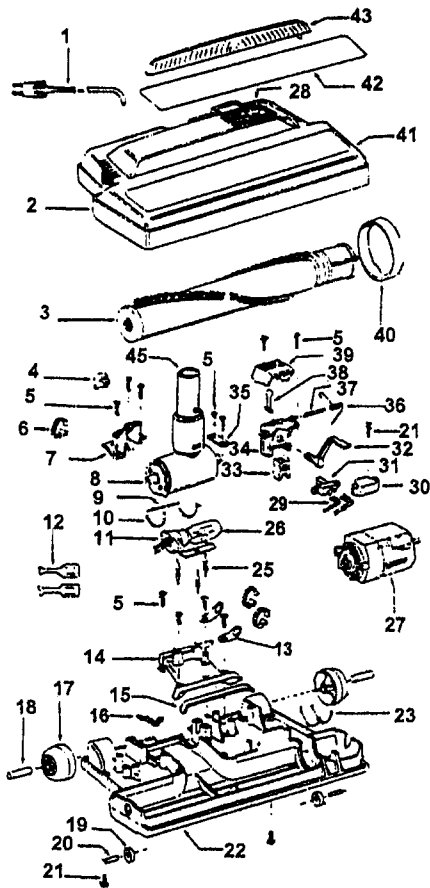

Power Nozzle:
48438024 - MX - S3269, S3271, S3475
+48438037 - LZ - S3427

Models S3269, S3271, S3427, S3475

Agitator 48416030

1	48495AY	Thread Guard
2	43267002	Bearing
3	21347003	* Washer
4	36422001	End
5	48445017	Agitator Brush
6	41435018	Thread Guard
7	38537008	End Pulley
8	48418001	Brush Ring
9	31722019	Spacer
10	32724005	Shaft

Ref. No.	Part No.	Description
	48438055	Power Nozzle -TF - 4.5' Cord
1	46321088	Cord - 3.5'
	46321005	Attachment Cord
2	36231097	Furniture Guard - ML - S3269
	36231096	Furniture Guard - MY - S3271, S3475
	36231106	Furniture Guard - MW - S3427
3	48416030	Agitator - 4B
4	163768	Strain Relief
5	21447041	* Screw
6	27479307	* Wire Tie
7	36131029	+ Retainer Housing - LZ
	36131023	Retainer Housing - MX
	36131065	Retainer Housing - AAK
8	43461021	Nozzle Connector - AG
9	34112005	* Seal
10	34337003	* Seal
11	47171009	+ Lamp Socket
12	48969	* Wire Nut
13	45517	* Wire Holder
14	42256098	Duct Cover
15	34123017	* Seal
16	35276001	* Detent Spring
17	32175025	Wheel - AG
18	31523005	Wheel Shaft
19	32761001	Wheel
20	31522004	Wheel Shaft
21	21447007	* Screw
22	42246121	Base Plate (Inc. items 17,18, 19, 20, 23)
23	34337004	* Lower Seal
	34378010	* Upper Seal
25	36218005	Grommet
26	27317307	Lamp - 15
27	43177073	Motor
28	51865005	Indicator Lens
29	27666702	* Terminal
30	37258082	Shield
31	281770KD	Switch
32	51151053	Indicator - PH
33	34361001	Switch Actuator
34	42262032	Housing
35	36131017	* Retainer
36	38353007	Torsion Spring
37	31523006	Pivot Pin
38	38458002	* Depressor
39	38433046	Switch Pedal - ML - S3269
	38433044	Switch Pedal - MY - S3271
	38433067	+ Switch Pedal - MW - S3427, S3475
40	38528011	Belt
41	42252189	Nozzle Body - AG - S3269, S3271, S3427
	42252186	+ Nozzle Body - AAK - S3475
42	52125084	Nameplate - S3269
	52125082	Nameplate - S3271
	52125091	Nameplate - S3427
	52125114	Nameplate - S3475
43	39383060	Lens
45	43457037	Swivel Tube - AG - S3271, S3475