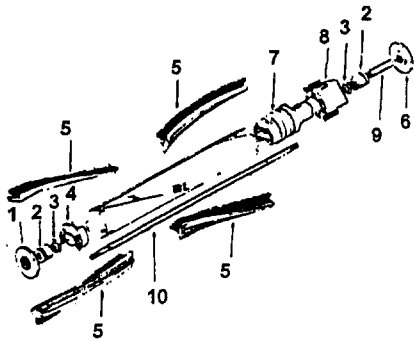

Power Nozzle:
48438024 - MX - S3269, S3271, S3475
+48438037 - LZ - S3427

Models S3269, S3271, S3427, S3475

Agitator 48416030

1	48495AY	Thread Guard
2	43267002	Bearing
3	21347003	* Washer
4	36422001	End
5	48445017	Agitator Brush
6	41435018	Thread Guard
7	38537008	End Pulley
8	48418001	Brush Ring
9	31722019	Spacer
10	32724005	Shaft

Ref. No.	Part No.	Description
	48438055	Power Nozzle -TF - 4.5' Cord
1	46321088	Cord - 3.5'
	46321005	Attachment Cord
2	36231097	Furniture Guard - ML - S3269
	36231096	Furniture Guard - MY - S3271, S3475
	36231106	Furniture Guard - MW - S3427
3	48416030	Agitator - 4B
4	163768	Strain Relief
5	21447041	* Screw
6	27479307	* Wire Tie
7	36131029	+ Retainer Housing - LZ
	36131023	Retainer Housing - MX
	36131065	Retainer Housing - AAK
8	43461021	Nozzle Connector - AG
9	34112005	* Seal
10	34337003	* Seal
11	47171009	+ Lamp Socket
12	48969	* Wire Nut
13	45517	* Wire Holder
14	42256098	Duct Cover
15	34123017	* Seal
16	35276001	* Detent Spring
17	32175025	Wheel - AG
18	31523005	Wheel Shaft
19	32761001	Wheel
20	31522004	Wheel Shaft
21	21447007	* Screw
22	42246121	Base Plate (Inc. items 17,18, 19, 20, 23)
23	34337004	* Lower Seal
	34378010	* Upper Seal
25	36218005	Grommet
26	27317307	Lamp - 15
27	43177073	Motor
28	51865005	Indicator Lens
29	27666702	* Terminal
30	37258082	Shield
31	281770KD	Switch
32	51151053	Indicator - PH
33	34361001	Switch Actuator
34	42262032	Housing
35	36131017	* Retainer
36	38353007	Torsion Spring
37	31523006	Pivot Pin
38	38458002	* Depressor
39	38433046	Switch Pedal - ML - S3269
	38433044	Switch Pedal - MY - S3271
	38433067	+ Switch Pedal - MW - S3427, S3475
40	38528011	Belt
41	42252189	Nozzle Body - AG - S3269, S3271, S3427
	42252186	+ Nozzle Body - AAK - S3475
42	52125084	Nameplate - S3269
	52125082	Nameplate - S3271
	52125091	Nameplate - S3427
	52125114	Nameplate - S3475
43	39383060	Lens
45	43457037	Swivel Tube - AG - S3271, S3475