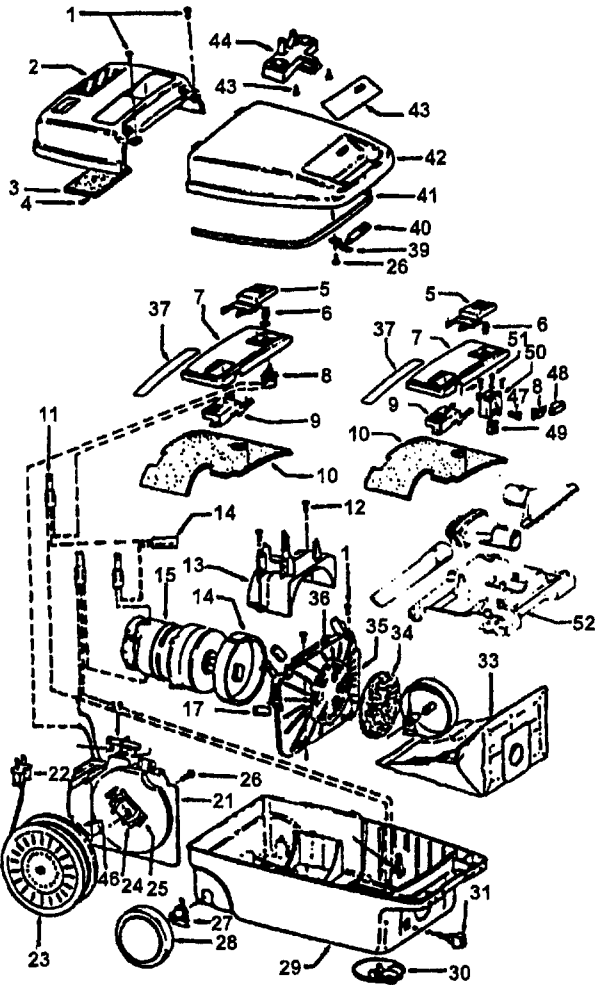

Spirit

S3441-031 External Tool Rack
S3441-070 Internal Tool Storage

CLEANING TOOLS - (P-92)

- 38617017 Crevice Tool - AG
- 43414057 Furniture Nozzle - AG
- 43414064 Dusting Brush - AG
- 43414073 Floor Brush - AG
- 43433111 Hose - 2W - AG
- 43453052 Extension Tube - 20 - AX
- 48438224 Power Nozzle - MT - S3423 - (P-147)
- 48438024 Power Nozzle - MX - S3475 - (P-155)
- 48438190 Power Nozzle - LZ - S3441-031, S3441-070 (P-173)

Ref. No.	Part No.	Description
1	21447041	* Screw
2	37195074	Motor Cover - AG - S3423, S3475
	37195068	Motor Cover - AAR - S3441-031, S3441-070
3	34163003	Diffuser
4	21366004	* Speed Nut
5	38422073	Switch Pedal - Push Switch - AG - S3423, S3441-031, S3475
	38422149	Switch Pedal - Slide Switch - WW - S3441-031, S3441-070
6	38314002	Spring - Push Switch - S3423, S3441-031, S3475
	38319002	+ Spring - Slide Switch - S3441-031, S3441-070

Models S3423, S3441-031, S3441-070, S3475