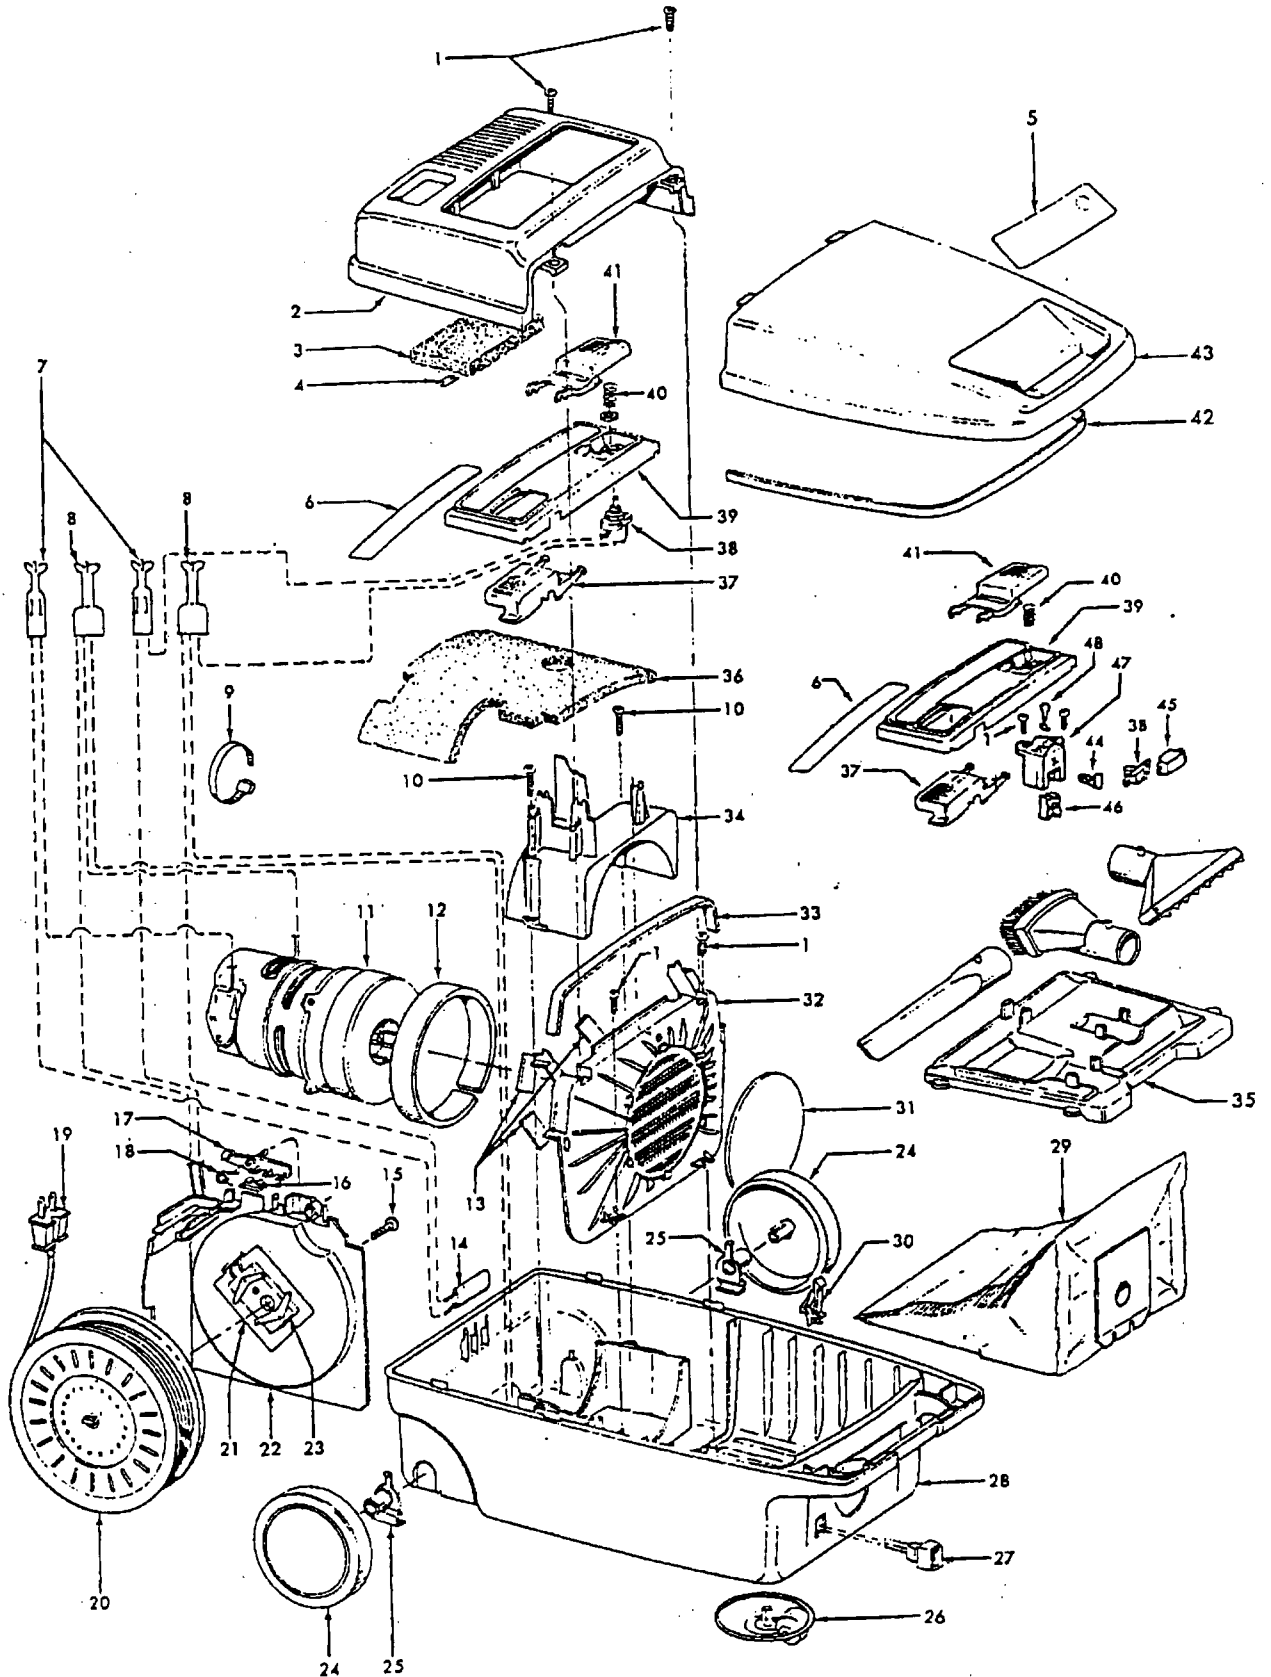

Ref. No.	Part No.	Description
1	46321088	Cord - AG - Standard Plug
2	42252174	+ Nozzle Body
3	48416009	Agitator - 4B
4	163768	Strain Relief
5	34663003	Bracket - RH
6	43482024	Nozzle Connector - LZ
7	12227	* Insulated Terminal (2 Wire)
	48969	* Wire Nut (2 Wire)
8	34112005	* Seal
9	34337003	* Seal
10	21447041	* Screw
11	32175025	Wheel - AG
12	31523005	Wheel Shaft
13	42246120	Bottom Plate (Incl. Items 11,12)
14	21447007	* Screw
15	34337004	* Lower Seal
16	42256090	+ Duct Cover
17	34123015	* Seal
18	35276001	* Detent Spring
19	43177073	Motor
20	35271001	Bracket - LH
21	38528011	Belt

**Agitator - 4B 48416009**

1	41435018	Thread Guard
2	43267002	Bearing
3	21347003	* Washer
4	36422001	End
5	48445017	Agitator Brush
6	160070	Shaft
8	38537002	End Pulley
9	41435021	Thread Guard

Ref. No.	Part No.	Description
1	21447041	* Screw
2	37195074	Motor Cover - AG
3	34163003	Diffuser
4	21366004	* Speed Nut
5	52125116	+ Nameplate
6	51661017	+ Nameplate
7	12227	Insulated Terminal (2 Wire)
8	18972	Insulated Terminal (3 Wire)
9	27479307	* Wire Tie
10	21447072	* Screw
11	43578069	Motor - 4.0 - (P-156)
12	34143003	Seal
13	34132015	+ Pad
14	47534018	Thermal Protector
15	21447072	* Screw
16	36222008	Brake Pad
17	38458008	Brake Arm
18	38353009	+ Spring
19	46383311	Attachment Cord - AG - 20'
20	46831106	Cord Reel Assm.
21	34165004	Insulator
22	37215170	+ Cord Reel Support
23	47348076	Brush Block
24	38522061	Wheel - AG
25	38511015	Wheel Bearing
26	41432040	Wheel Carrier
27	46326079	Receptacle Assem. - AG
28	37231072	Main Body - AAP (Incl. Item 14)
29	4010028K	Paper Bag - 3 Pk.
30	36151015	Latch
31	31114010	Filter
32	36426014	Bulkhead
33	34133007	Seal
34	36321012	Motor Retainer
35	36433071	Tool Storage Tray