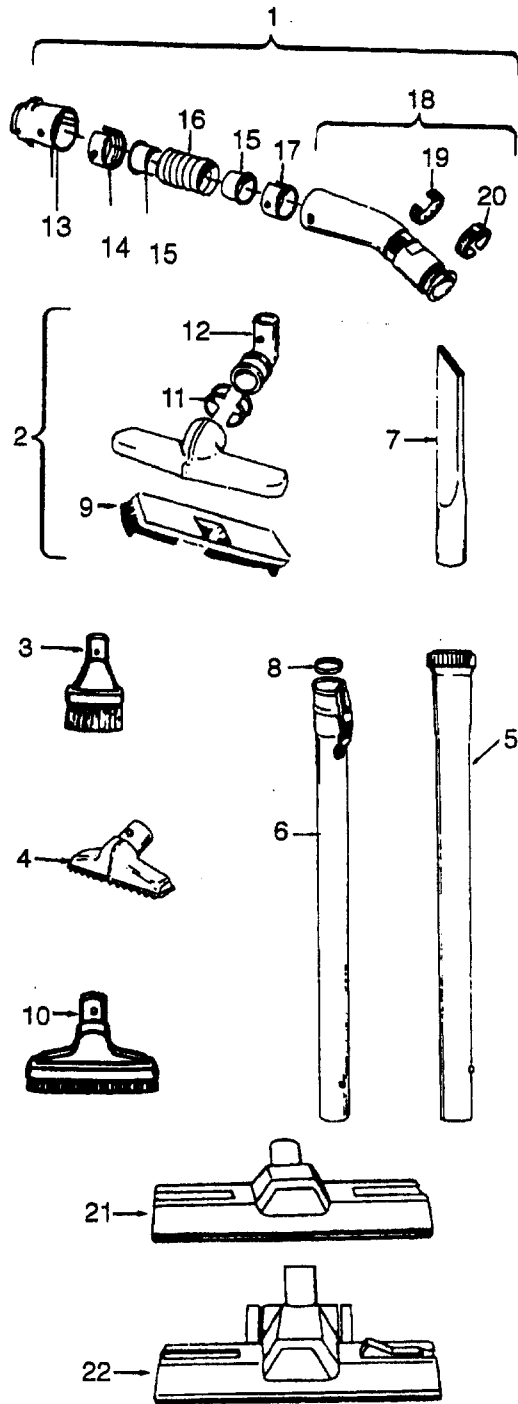

Ref. No.	Part No.	Description
1	21447041	* Screw
2	37195047	Motor Cover - JM
	37195102	Motor Cover - ABN - S3393, S3393-020, S3393-040
	37195106	Motor Cover - NAA - S3531
	37195075	Motor Cover - AG - S3410
3	34163003	Diffuser
4	21366004	* Speed Nut
5	34133007	Seal
6	34132006	+ Pad (4)
7	34143002	Seal
8	43577109	Motor - S3401 - (P - 111)
	43577011	Motor - S3393, S3393-020, S3410 S3393-040, S3397, S3531 (P-174)
9	12227	Insulated Terminal (2)
	27618508	Wire Connector
10	46363039	Attach. Cord - AAP - 16 - S3401
	46363297	+ Attach. Cord - AAP - 20 - S3393, S3393-020, S3397
	46363305	+ Attach Cord - 20 - AG -S3410 S3393-040, S3531
11	27482301	Strain Relief
12	38511015	Wheel Bearing
13	38522058	Wheel - AAP - S3397
	38522061	Wheel - AG - S3393, S3393-020 S3393-040, S3531, S3401, S3410
14	41432040	Wheel Carrier
15	37231049	Main Body - JM - S3401
	37223265	Main Body - JM - S3397
	37223274	Main Body - ABN - S3393, S3393-020, S3393-040

Ref. No.	Part No.	Description
1	33426001	Nut
2	21312701	* Washer
3	21434224	+* Screw
4	37191016	Outerstage Housing
5	43566017	Fan
6	43551005	Interstage
7	31742010	Spacer
8	21429406	* Screw
9	167696AG	Brush Carrier
10	N/A	Brush Holder - Use Brush Carrier Assem. 47318008 (Incl. It. 9 - 12)
11	38353004	Spring
12	167681	Carbon Brush
13	42937003	Motor Housing - Upper
14	169702BZ	+ Bushing
15	33421004	+ Bolt
16	31195002	Air Baffle
17	45311051	Field Coil - 1" Stack Height
	45312037	Field Coil - 3/4" Stack Height
18	167721FW	Compression Spring
19	44765171	Armature - 1 " Stack Height
	44765217	Armature - 3/4" Stack Height
20	37191085	Motor Housing - Lower
21	31148002	Spacer
22	36322002	Mounting Plate
23	167695EF	Nut