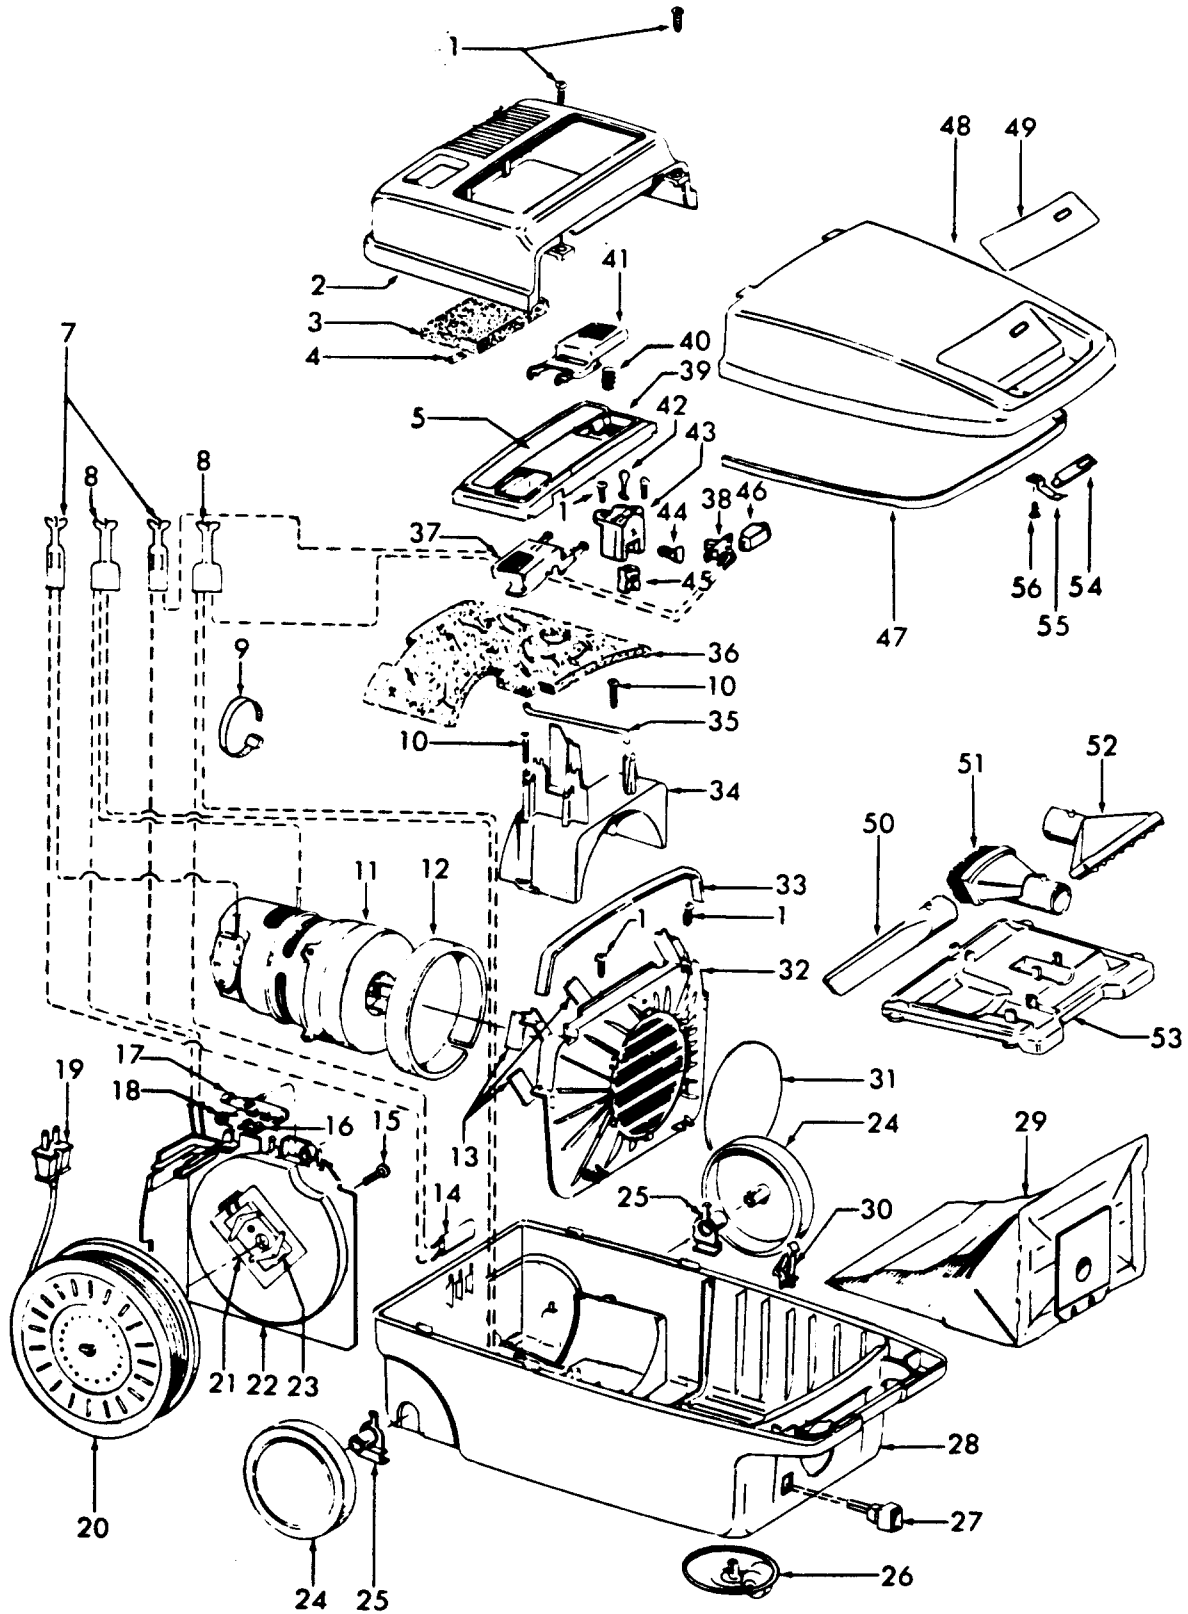

Agitator 48414081/48414079

Ref. No.	Part No.	Description
1	36423016	Thread Guard - RH
2	43267002	Agitator Bearing Assem. (2)
3	21347003	* Conical Washer (2)
4	N/A	+ Agitator End (2)
5	N/A	Agitator Body
6	N/A	+ Agitator Shaft
7	36423017	Thread Guard - LH - AG

Ref. No.	Part No.	Description
1	21447041	* Screw (6)
2	37195093	Motor Cover - ABB
3	34163003	Diffuser
4	21366004	Speed Nut
5	51639056	Nameplate
6		
7	12227	Insulated Terminal
8	18972	Insulated Terminal (2)
9	27479307	* Cable Tie
10	21447072	* Screw (2)
11	43578069	Motor - 4.0 - (P-1 56)
12	34143003	Seal
13	34132015	+ Pad (4)
14	47534018	Thermal Protector
15	21447072	* Screw
16	36222008	Brake Pad
17	38458008	Brake Arm
18	38353009	+ Spring
19	46383311	Attachment Cord - AG - 20'
20	46831106	Cord Reel Assm.
21		N/A
22	37215170	+ Cord Reel Support - AG
23	47348076	Brush Block
24	38522061	Wheel - AG
25	38511015	Wheel Bearing (2)
26	41432040	Wheel Carrier
27	46326079	Receptacle Assem. - AG
28	37231086	+ Main Body - WW (Incl. Item 14)
29	4010028K	Disposable Bag (3 Pk.)
30	36151015	Latch
31	31114010	Filter
32	36426014	Bulkhead
33	34133007	Seal
34	36321012	Motor Retainer
35	31727025	Vent Tube