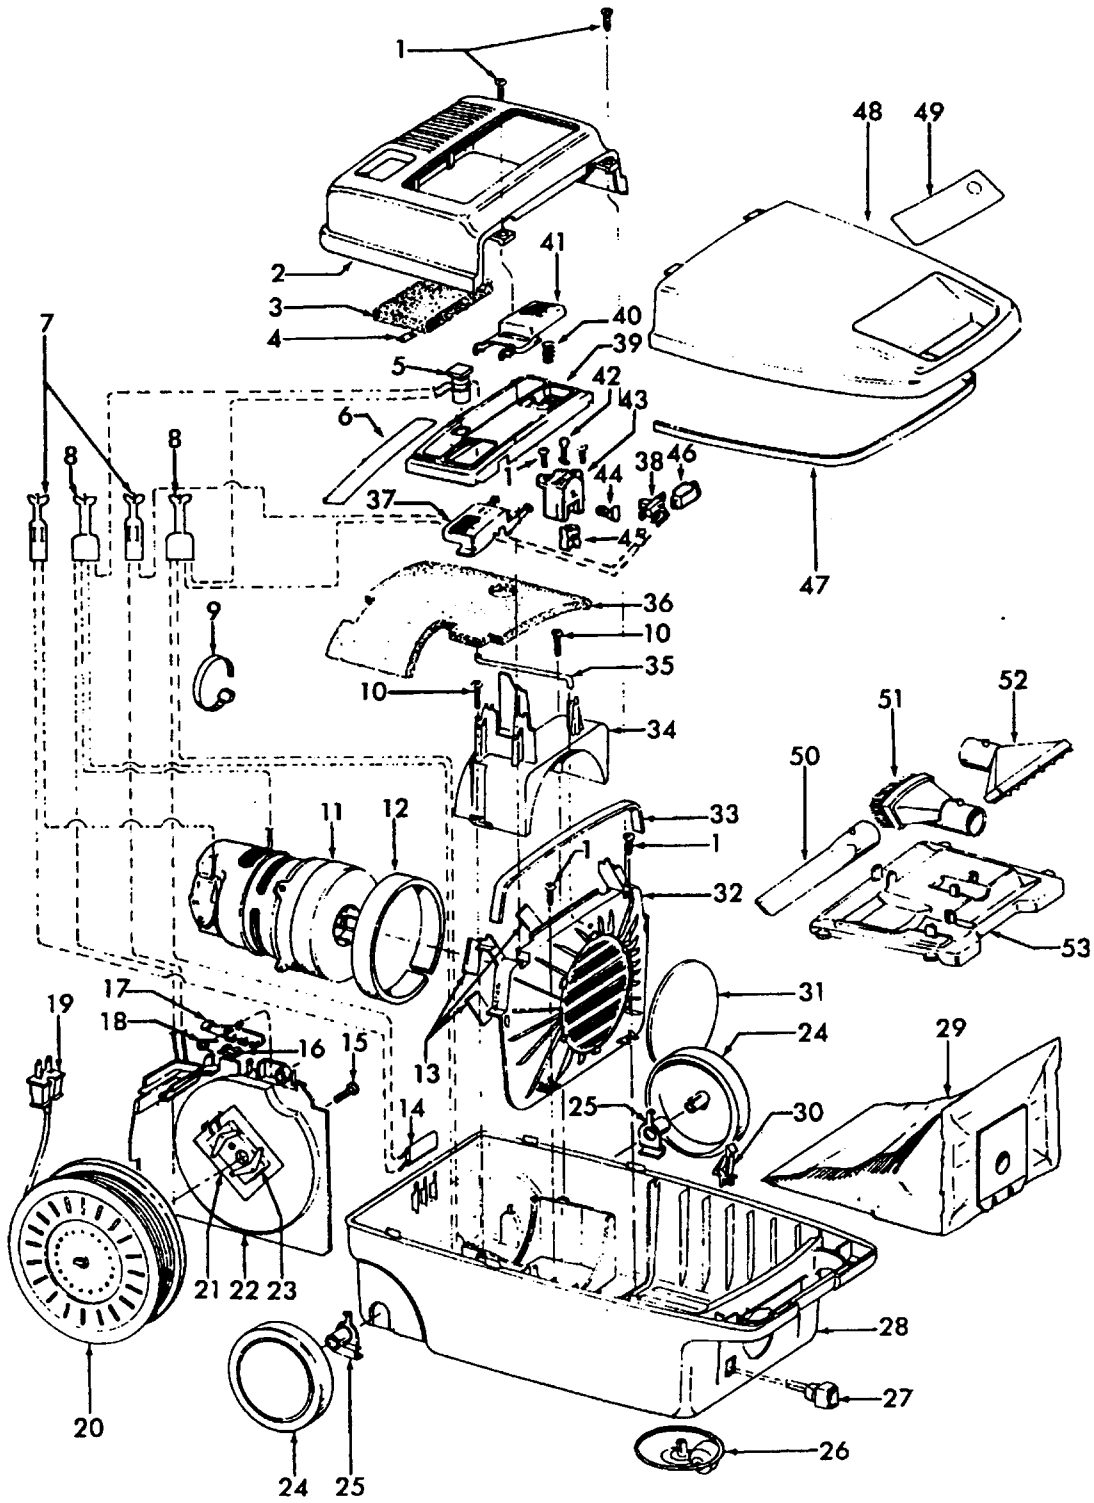

Ref. No.	Part No.	Description
1		Note: All Nozzle Body Assembly's include Item 28
	42252201	Nozzle Body Assem. - AAP
	42252216	Nozzle Body Assem. - ABE S3563, S3567, S3569, S3571, S3573
	42252A09	Nozzle Body Assem. - AG - S3577, S3580-050
	N/A	Nozzle Body Assem. - ABY - S3530 Use 42252A52
	42252A52	Nozzle Body Assem. AG - S3577 (Allergen Filtration Graphics)
2	18972	Insulated Terminal (2)
	12227	Insulated Terminal (2)
3	N/A	Lead Wire - White
4	43177062	Motor Assem. Comp.
5	47171020	Dirt Finder Socket Assem.
6	36218016	Insulation Grommet - AG (3)
7	21447003	* Screw-Self Tapping (8)
8	34253018	+ Rear Seal
9	42256099	+ Duct Cover Assem. - AG (Incl. Items 5,6,8,22)
10	46321088	Cord Assembly
	46321009	Cord Assembly - S3530
11	163768	Strain Relief Bushing
12	35276008	Detent Spring - FW
13	43482106	Nozzle Connector - AG
14	34112007	* Seal
15	34122014	* Seal (2)
16	43244043	Wheel Assem. - AG
17	42246115	Base Plate Assem. - MV (Incl. Items 18,19)
	42246114	Base Plate Assem. - ABR - S3567, S3569, S3571, S3573, S3563 (Incl. Items 18, 19)
	42246115	Base Plate Assem. - AG - S3530, S3580-050, S3577 (Incl. Items 18, 19)
18	31522004	Wheel Shaft - AY (2)
19	32761001	Wheel - AG (2)
20	21479801	* Screw-Self Tapping (3)
21	48414081	Agitator Assem. Comp. - AG
	48414079	Agitator Assem. Comp. - AG - S3563
22	34123039	* Duct Cover Seal
23	13261AY	Rug Nozzle Rib Shoe
24	36923008	Belt Guard
25	38528011	Belt
26	27479307	* Lead Wire Tie
27	27317307	Dirt Finder Lamp
28	39383094	+ Dirt Finder Lens - BZ

Agitator 48414081/48414079

Ref. No.	Part No.	Description
1	36423016	Thread Guard - RH
2	43267002	Agitator Bearing Assem. (2)
3	21347003	* Conical Washer (2)
4	N/A	+ Agitator End (2)
5	N/A	Agitator Body
6	N/A	+ Agitator Shaft
7	36423017	Thread Guard - LH - AG