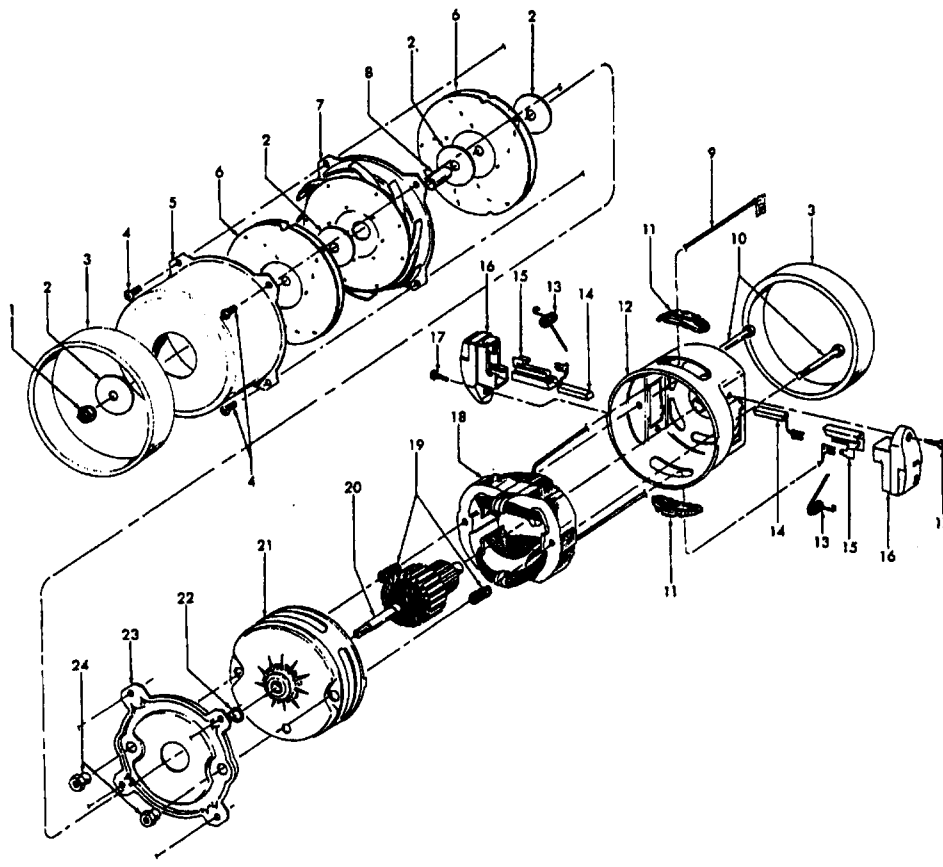

Motor

S1211, S1215, S1221, S1223, S1410

43578068 Motor Assem. Comp. - S1215, S1223
43177061 Motor Assem. Comp. - S1211, S1221, S1410

Ref. No.	Part No.	Description
1	33426001	Nut - EF
2	21312701	* Washer (4)
3	31178007	Motor Gasket (2)
4	21434224	+* Screw - Self Tapping (4)
5	37191016	Outer stage Housing - AY
6	43566017	Fan Assem. (2)
7	43551005	Interstage Assem.
8	31742010	Fan Spacer
9	46176001	Lead Wire Assem. - Black
10	33421004	+ Field Lamination Bolt - FW (2)
11	169702BZ	+ Bushing (2)
12	42937003	Motor Housing Assem. - Upper
13	38353004	Spring (2)
14	167681	Brush & Terminal Assem. (2)
15	N/A	Brush Holder (2) Use Brush Carrier Assem. 47318-008 (Incl. It. 13 - 16)
16	167696AG	Brush Carrier (2)

Ref. No.	Part No.	Description
17	21429406	* Screw - Self Tapping - EF (2)
18	45311051	Field Assem. Comp. - S1215, S1223
	45311061	+ Field Assem. Comp. - S1211, S1221 S1410
19	167721FW	Spring compression (2) - S1215, S1223
	38311023	+ Spring Compression (2) - S1211, S1221, S1410
20	44765171	Armature Assem. Comp. - S1215, S1223
	44765217	Armature Assem. Comp. - S1211, S1221, S1410
21	37191085	Motor Housing Assem. - Lower
22	31148002	Spacer
23	36322002	Interstage Mounting Plate - FW
24	167695EF	Nut - Special (2)