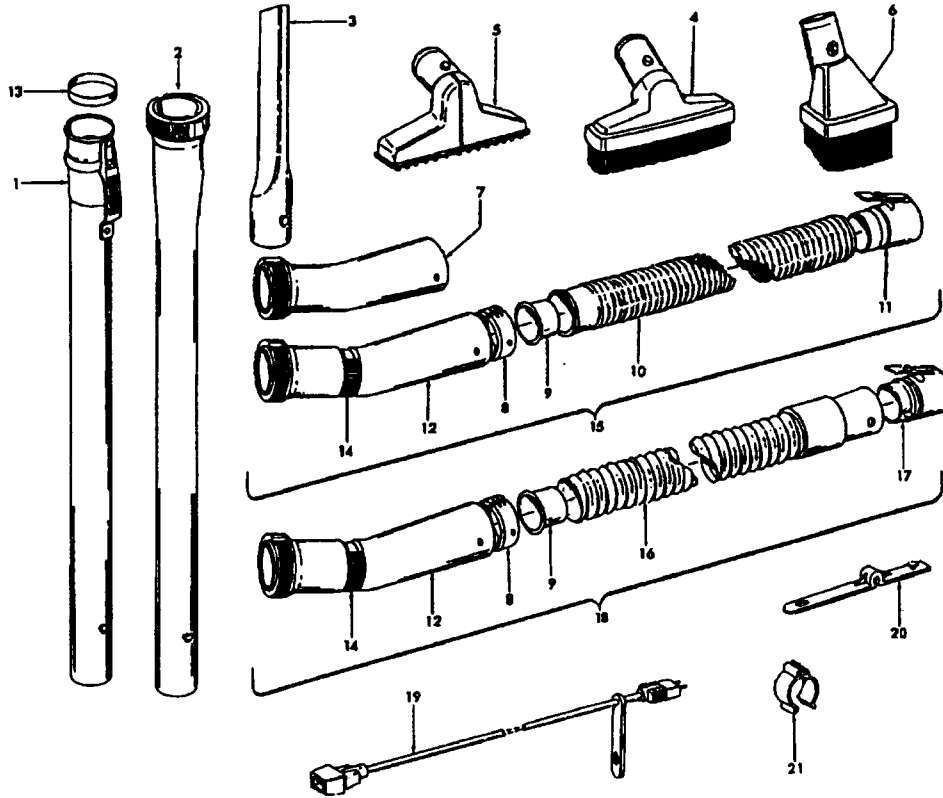

Ref. No.	Part No.	Description
17	21429406	* Screw - Self Tapping - EF (2)
18	45311051	Field Assem. Comp. - S1215, S1223
	45311061	+ Field Assem. Comp. - S1211, S1221 S1410
19	167721FW	Spring compression (2) - S1215, S1223
	38311023	+ Spring Compression (2) - S1211, S1221, S1410
20	44765171	Armature Assem. Comp. - S1215, S1223
	44765217	Armature Assem. Comp. - S1211, S1221, S1410
21	37191085	Motor Housing Assem. - Lower
22	31148002	Spacer
23	36322002	Interstage Mounting Plate - FW
24	167695EF	Nut - Special (2)

Ref. No.	Part No.	Description
1	43414101	+ Deluxe Rug & Floor Nozzle Assem. - AAP
2	38646045	Nozzle Connector - AAP
3	43244043	Wheel & Bearing Assem. (2)
4	38511016	Wheel Bearing - AAT (2)
5	38615180	Rug & Floor Nozzle - AAP
6	38521018	Roller (2)
7	31511004	Roller Axle - AY (2)
8	38451008	Slider - AG
9	36414013	+ Brush Housing - MV
10	166649FW	Spring (2)
11	48443004	Brush Back Assem. - AG
12	21447203	Screw - Self Tapping (3)
13	34122013	+ Seal (2)
14	38434015	Pedal - MV