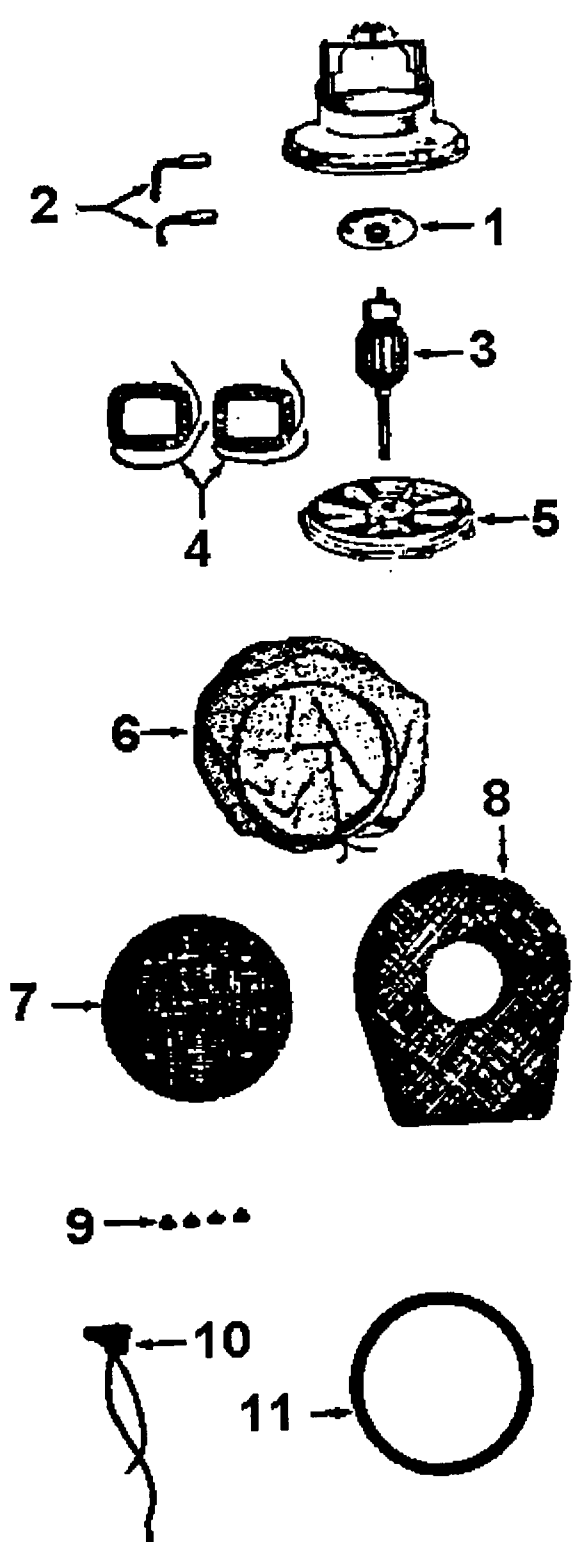

# Models 41, 42, 50, 51, 53, 55, 415

Ref. No.	Part No.	Description
1	15856	+ Upper Bearing - Except 415
	82889	+ Upper Bearing - 415
2	11032	+ Carbon Brush - 415
	46100	+ Carbon Brush - Except - 415
3	22514	+ Armature - 41, 51
	22689	+ Armature - 42, 50, 53, 55
	803839	+ Armature - 415
4	22692	+ Field Coil - 42, 50, 53, 55
	11024	+ Field Coil - 415
5	34524	+ Lower Bearing - Except 415
6	34120	+ Bag - Less Ring - 41, 42, 55
	22132	+ Bag - Less Ring - 50, 51, 53
	22732	+ Bag - Less Ring - 415
7	34063	+ Felt Fiber - 41, 42, 50, 51, 53
8	34055	+ Fiber Glass Filter - 42, 50, 51, 53, 55
	601950	+ Fiber Glass Filter - 415
9	47013	+* Felt Filter Fastener
10	46464	+ Switch Assm. - 41
	47541	+ Switch Assm. - Except 41
11	34238	+ Bag Ring Gasket - 42, 55
	46137	+ Switch Button - 50, 51, 53, 55
	34565BK	+ Handle - 50, 51, 53