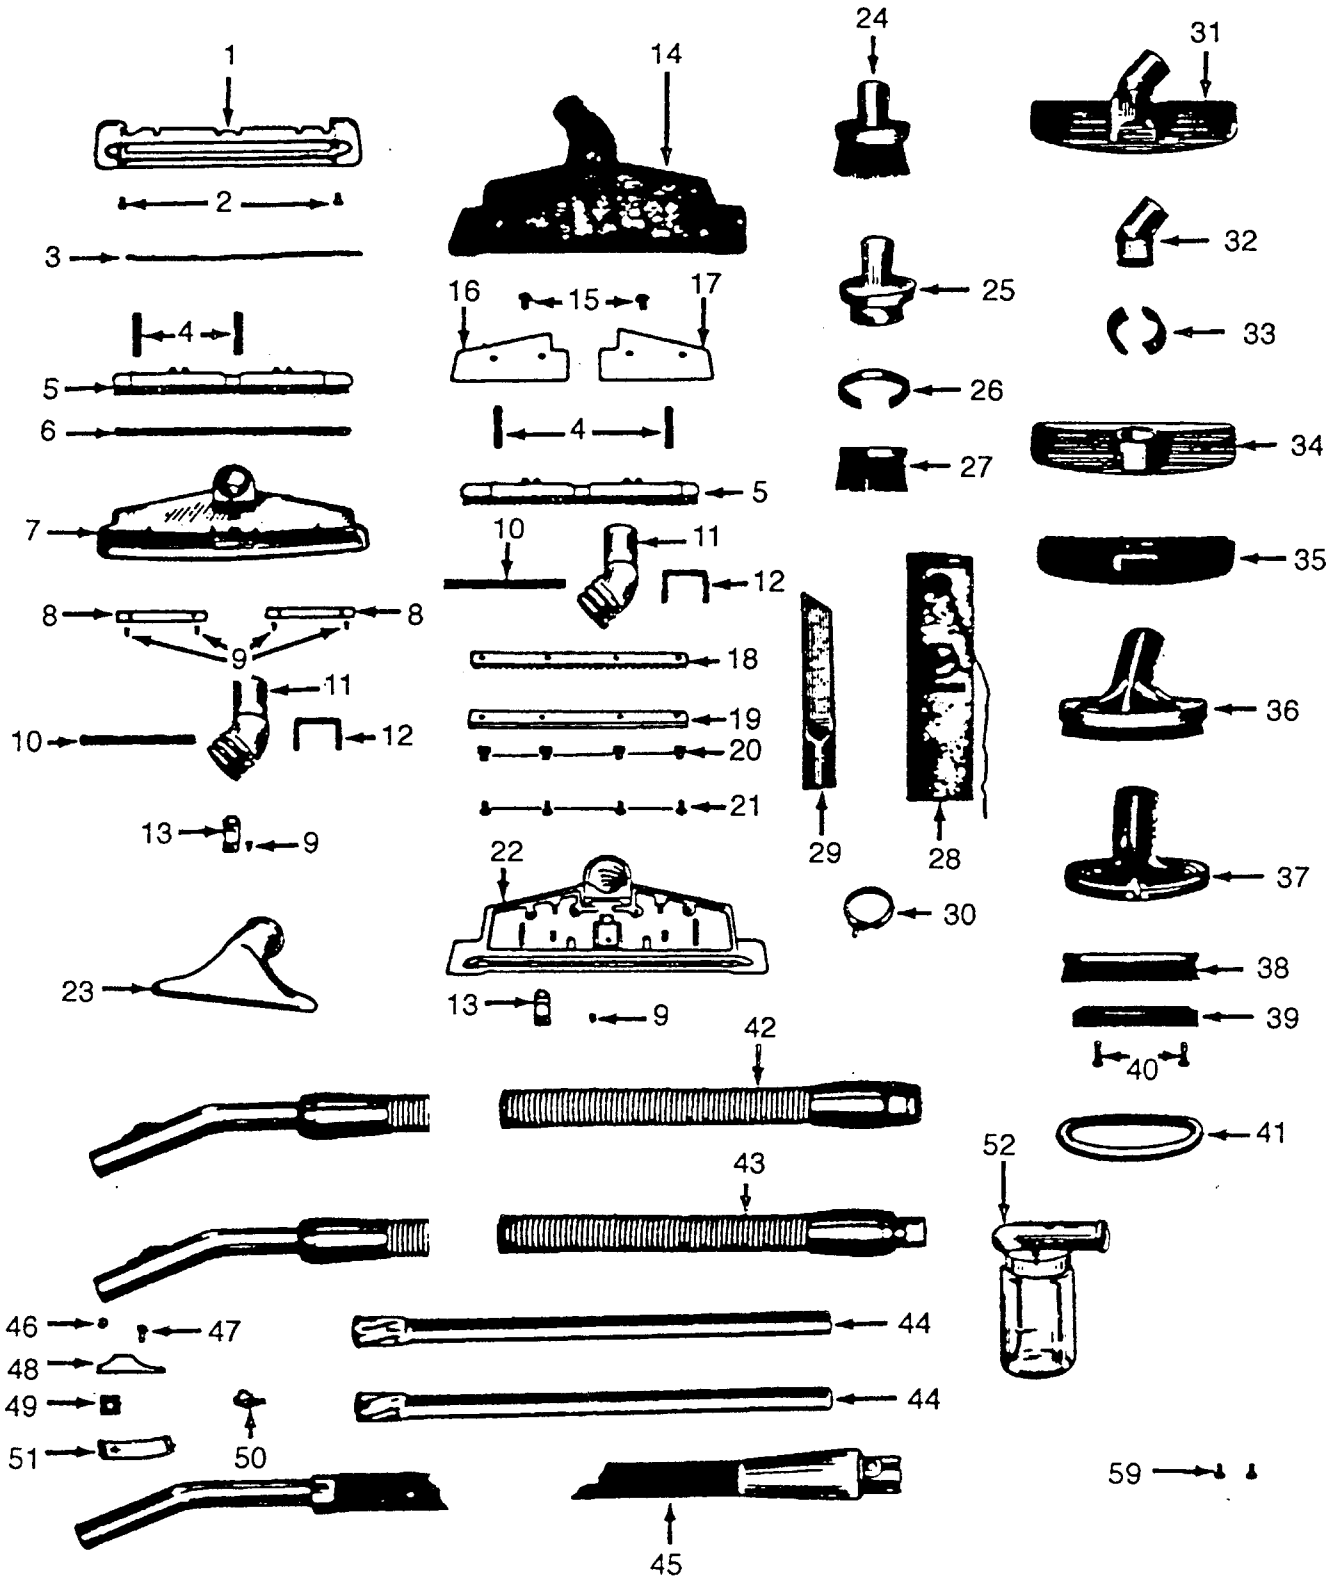

# Models 41, 42, 50, 51, 53, 55, 415

Ref. No.	Part No.	Description
1	15856	+ Upper Bearing - Except 415
	82889	+ Upper Bearing - 415
2	11032	+ Carbon Brush - 415
	46100	+ Carbon Brush - Except - 415
3	22514	+ Armature - 41, 51
	22689	+ Armature - 42, 50, 53, 55
	803839	+ Armature - 415
4	22692	+ Field Coil - 42, 50, 53, 55
	11024	+ Field Coil - 415
5	34524	+ Lower Bearing - Except 415
6	34120	+ Bag - Less Ring - 41, 42, 55
	22132	+ Bag - Less Ring - 50, 51, 53
	22732	+ Bag - Less Ring - 415
7	34063	+ Felt Fiber - 41, 42, 50, 51, 53
8	34055	+ Fiber Glass Filter - 42, 50, 51, 53, 55
	601950	+ Fiber Glass Filter - 415
9	47013	+* Felt Filter Fastener
10	46464	+ Switch Assm. - 41
	47541	+ Switch Assm. - Except 41
11	34238	+ Bag Ring Gasket - 42, 55
	46137	+ Switch Button - 50, 51, 53, 55
	34565BK	+ Handle - 50, 51, 53