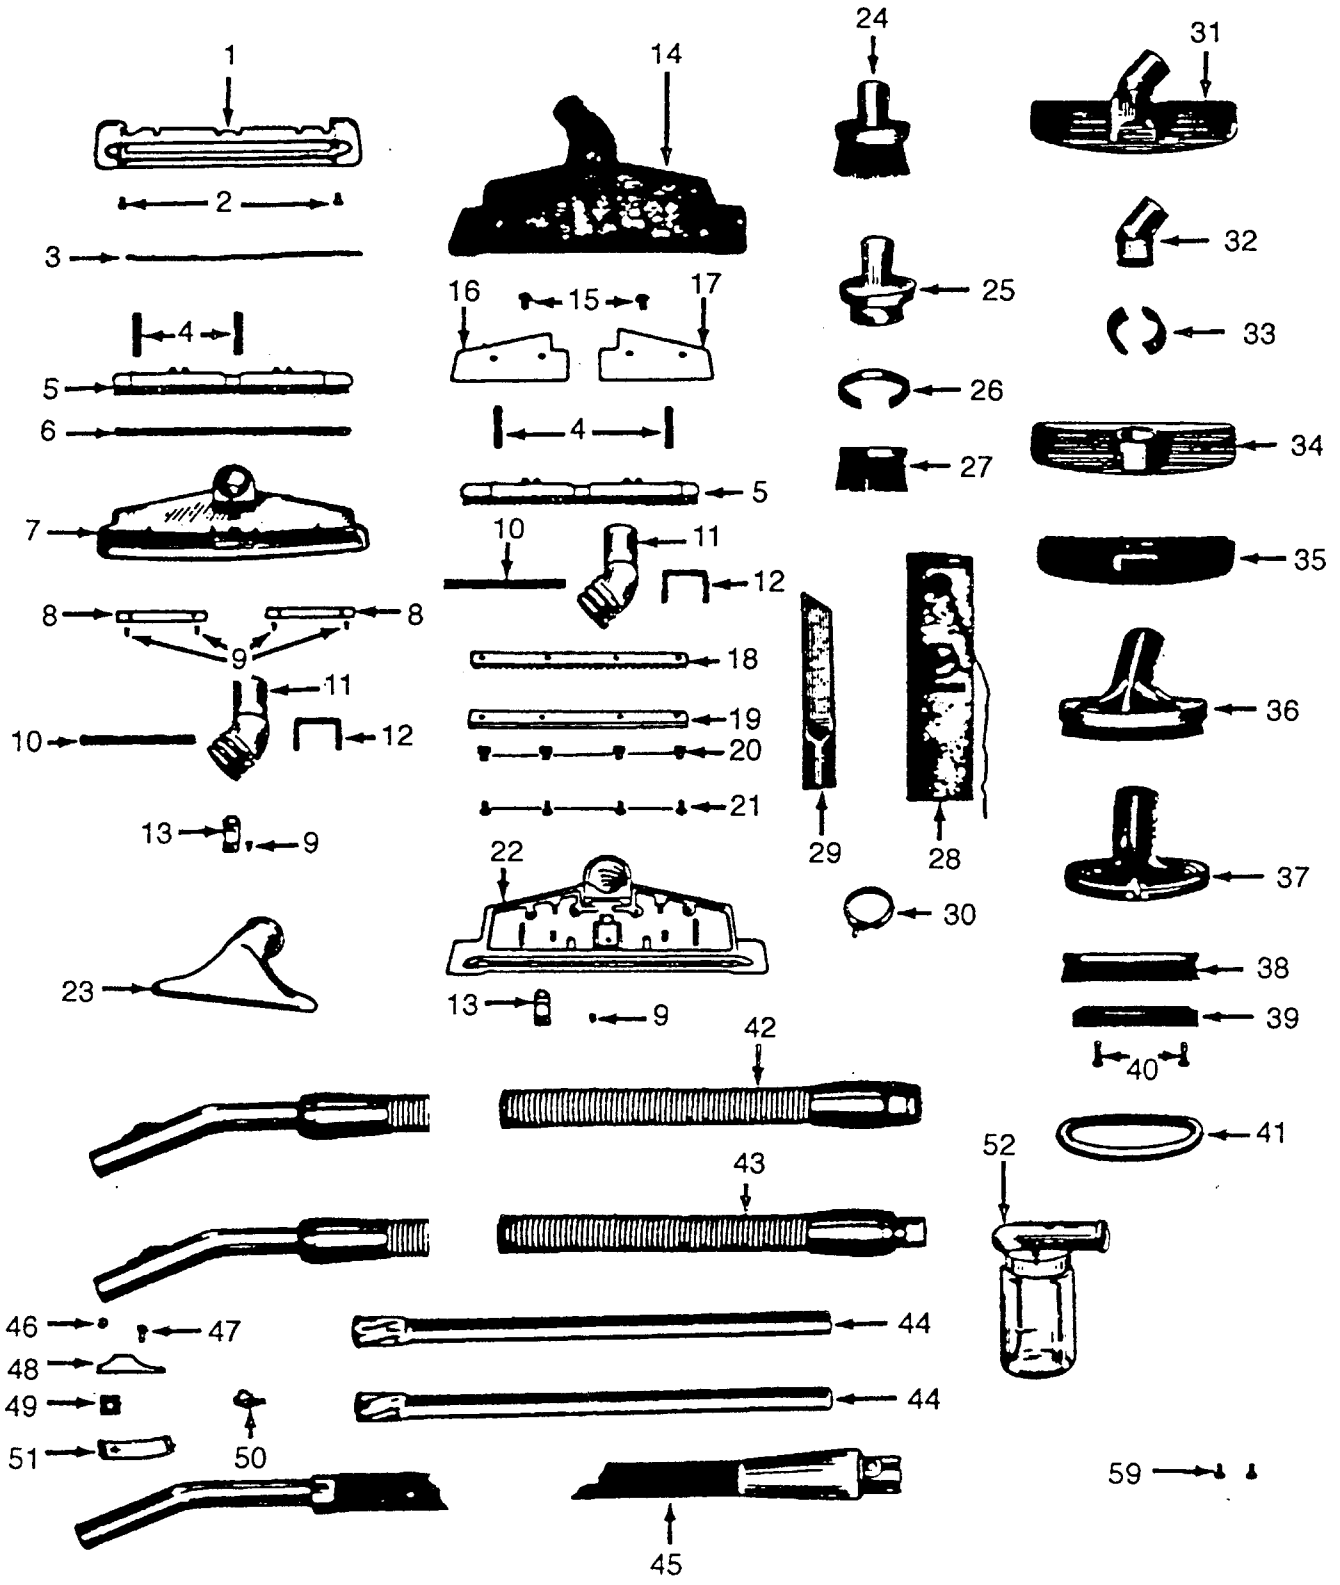

Motor

Models 41, 42, 50, 51, 53, 55, 415

Ref. No.	Part No.	Description
1	15856	+ Upper Bearing - Except 415
	82889	+ Upper Bearing - 415
2	11032	+ Carbon Brush - 415
	46100	+ Carbon Brush - Except - 415
3	22514	+ Armature - 41, 51
	22689	+ Armature - 42, 50, 53, 55
	803839	+ Armature - 415
4	22692	+ Field Coil - 42, 50, 53, 55
	11024	+ Field Coil - 415
5	34524	+ Lower Bearing - Except 415
6	34120	+ Bag - Less Ring - 41, 42, 55
	22132	+ Bag - Less Ring - 50, 51, 53
	22732	+ Bag - Less Ring - 415
7	34063	+ Felt Fiber - 41, 42, 50, 51, 53
8	34055	+ Fiber Glass Filter - 42, 50, 51, 53, 55
	601950	+ Fiber Glass Filter - 415
9	47013	+* Felt Filter Fastener
10	46464	+ Switch Assm. - 41
	47541	+ Switch Assm. - Except 41
11	34238	+ Bag Ring Gasket - 42, 55
	46137	+ Switch Button - 50, 51, 53, 55
	34565BK	+ Handle - 50, 51, 53