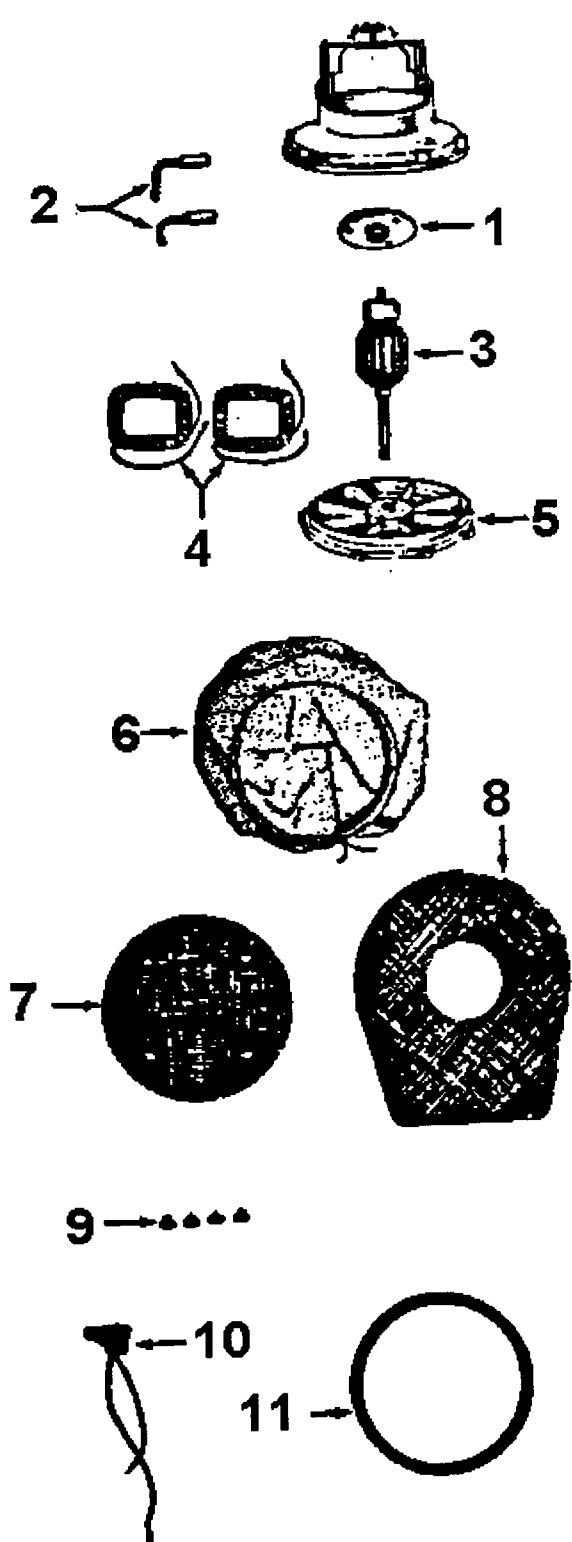

Motor

Models 41, 42, 50, 51, 53, 55, 415

Ref. No.	Part No.	Description
1	15856	+ Upper Bearing - Except 415
	82889	+ Upper Bearing - 415
2	11032	+ Carbon Brush - 415
	46100	+ Carbon Brush - Except - 415
3	22514	+ Armature - 41, 51
	22689	+ Armature - 42, 50, 53, 55
	803839	+ Armature - 415
4	22692	+ Field Coil - 42, 50, 53, 55
	11024	+ Field Coil - 415
5	34524	+ Lower Bearing - Except 415
6	34120	+ Bag - Less Ring - 41, 42, 55
	22132	+ Bag - Less Ring - 50, 51, 53
	22732	+ Bag - Less Ring - 415
7	34063	+ Felt Fiber - 41, 42, 50, 51, 53
8	34055	+ Fiber Glass Filter - 42, 50, 51, 53, 55
	601950	+ Fiber Glass Filter - 415
9	47013	+* Felt Filter Fastener
10	46464	+ Switch Assm. - 41
	47541	+ Switch Assm. - Except 41
11	34238	+ Bag Ring Gasket - 42, 55
	46137	+ Switch Button - 50, 51, 53, 55
	34565BK	+ Handle - 50, 51, 53