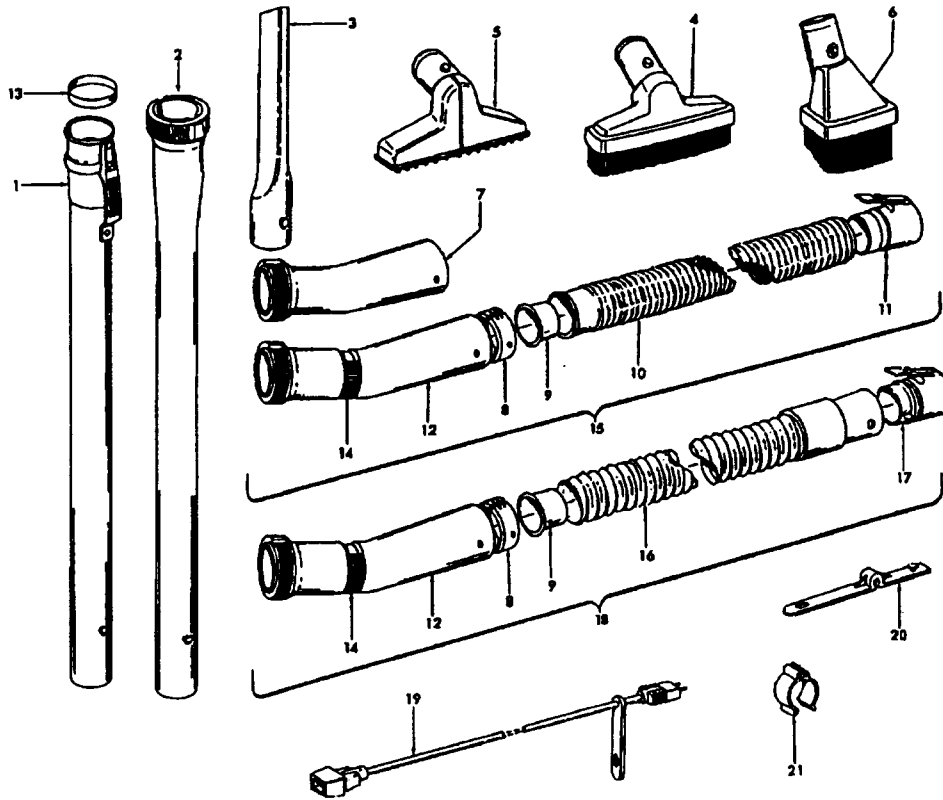

Ref. No.	Part No.	Description
1	42227173	Bag Door Assm. - AG
2	38426085	Latch Button - AAP
3	36151022	Latch - BZ
4	21447122	+* Screw-Self Tapping (7)
5	4010063R	Disposable Bag (5 Pk.)
6	38522073	Wheel - AAP (2)
7	42222178	Housing Assm. - RH/LH - ABC
8	37911090	Cord Slot Filler - MW
9	28161063	Switch Assm. - AAP
10	27666527	+ Terminal (2)
11	46383264	Attachment Cord Assm. - AAP
12	N/A	Cord Protector
13	12227	Insulated Terminal
14	47534015	Baffle/Toc Assm. (Incl. Item 25)
15	38422154	Cord Reel Plug - ABC
16	36433072	Tool Rack - AAP
17	42222178	Housing Assm. - RH/LH - ABC
18	34141020	+ Motor Snubber (3)
19	43578067	Motor Assm.
20	51151024	Bag Indicator Assm. - KM/BU
21	38411057	+ Caster Housing - JM

Ref. No.	Part No.	Description	Ref. No.	Part No.	Description
1	43453027	Extension Tube	14	38711006	Suction Control Ring
2	3863801P	Extension Tube - Poly - AG		38711012	Suction Control Ring - ABN
3	38617017	Crevice Tool	15	43434243	Hose Assem. Comp. - w/SC
4	43414016	Furniture Brush - AG		43434157	Hose Assem. Comp - ABX/AG
5	38614024	Furniture Nozzle - AG	16	43431149	+ Hose - Wire - AAP (Incl. Item 17)
6	43414064	Dusting Brush - AG		43431156	+ Hose Only - (Use 43434194)
7	43466054	+ Hose Grip - AAP	17	N/A	Hose Connector - MV
	43466066	Hose Grip - AG		38638060	Hose Connector - AG
8	36171025	Hose Connector Collar Molded Hoses	18	43434243	Hose Assem. Comp. - w/SC Wire
	36116008	Hose Connector Collar (Wire Hoses)		43434194	Hose Assem. Comp. - MV - S/C - 6'
9	32156010	Hose Sleeve	19	46348028	Cord Set - MV (Incl. Items 20, 21)
10	43431214	Hose - Less Ends - AAZ		46348031	Cord Set - AG
11	38638036	Hose Connector - AAP	20	36172023	Cord Strap - AG (5)
	38638059	+ Hose Connector - AG	21	36172584	Cord/Wand Clip - AG (2)
12	43466044	Hose Grip - w/SC - AAP			
	43466068	Hose Grip - w/SC - AG			
13	12845JM	Gasket			