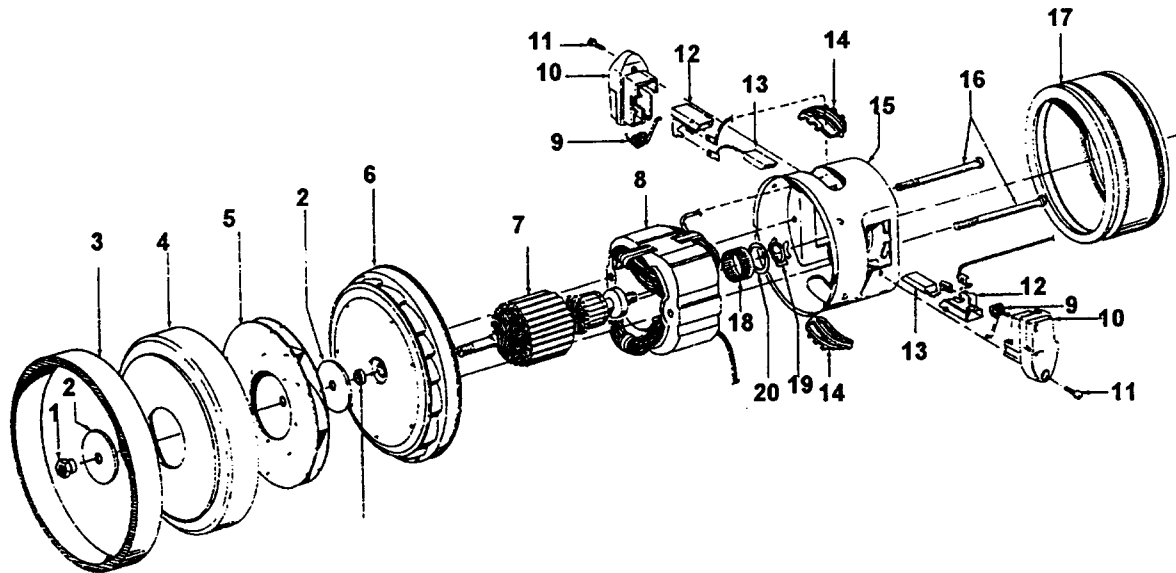

Ref. No.	Part No.	Description
1	42227173	Bag Door Assm. - AG
2	38426085	Latch Button - AAP
3	36151022	Latch - BZ
4	21447122	+* Screw-Self Tapping (7)
5	4010063R	Disposable Bag (5 Pk.)
6	38522073	Wheel - AAP (2)
7	42222178	Housing Assm. - RH/LH - ABC
8	37911090	Cord Slot Filler - MW
9	28161063	Switch Assm. - AAP
10	27666527	+ Terminal (2)
11	46383264	Attachment Cord Assm. - AAP
12	N/A	Cord Protector
13	12227	Insulated Terminal
14	47534015	Baffle/Toc Assm. (Incl. Item 25)
15	38422154	Cord Reel Plug - ABC
16	36433072	Tool Rack - AAP
17	42222178	Housing Assm. - RH/LH - ABC
18	34141020	+ Motor Snubber (3)
19	43578067	Motor Assm.
20	51151024	Bag Indicator Assm. - KM/BU
21	38411057	+ Caster Housing - JM

Ref. No.	Part No.	Description
22	41432040	Wheel Carrier Assm. - AG
23	163434	+ Pressure Pad (2)
24	43615053	Bulkhead Assm. - MW
25	47534015	Baffle/Toc Assm. (Incl. Item 14)
26	38781020	Bag Door Gasket
27	27479307	* Wire Tie
	56512140	+ Owner Manual
	58144015	+ Carton
	58341005	+ Cleaner Support
Cleaning Tools		
	38617017	Crevice Tool
	38614024	Furniture Nozzle - AG
	43414064	Dusting Brush - AG
	43414073	Floor Brush - AAP
	0M114169	Rug & Floor Nozzle - ABE (P. 188)
	3863801P	Extension Tube - Poly - AG
	43434243	Hose Assm. Comp. - W/SC - AAZ/AAP (P. 207)