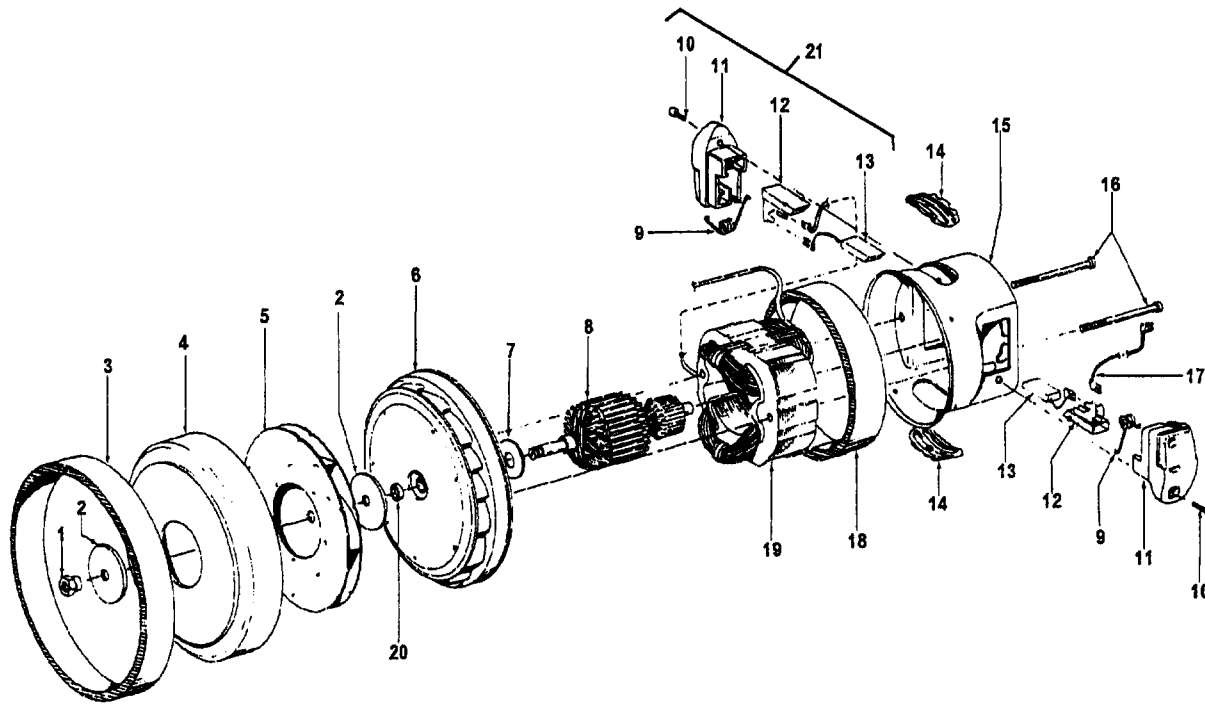

# Model S1335

Ref. No.	Part No.	Description
1	42227171	Bag Door Assm. - AAP
2	38426085	Latch Button - AAP
3	36151022	Latch - BZ
4	43662024	Bag Assm. Comp. - Cloth (Reusable)
5	21447122	+* Screw - Self Tapping (7)
6	36425046	Bag Closure Clip - AG
7	38522073	Wheel - AAP (2)
7	42222174	Housing Assm. - RH/LH - NAA
9	37911090	Cord Slot Filler - MW
10	28161063	Switch Assm. - AAP
11	27666527	+ Terminal (2)
12	41911010	Cord Reel Assm. Comp.
13	12227	Insulated Terminal
14	38458028	+ Brake Rod - BZ
15	27479307	Lead Wire Tie (2)
16	N/A	Cord Reel Housing - BZ
17	N/A	Black Slip Ring Assm.
18	N/A	Spacer - BZ (2)
19	N/A	White Slip Ring Assm.
20	N/A	Spool & Spring Assm.
21	43578067	Motor Assm. Comp.
22	N/A	Torsion Spring - FW
23	N/A	Brake Lever Assm. - BZ
24	N/A	Cord Reel - BZ
25	N/A	Retainer - JM
26	46363042	Attach. Cord Assm. - AAP

Ref. No.	Part No.	Description
27	N/A	Contact Spring (2)
28	N/A	Brush Holder - BZ
29	36433072	Tool Rack - AAP
30	38421065	+ Button - AAP
31	42222174	Housing Assm. - RH/LH - NAA
32	34141020	+ Motor Snubber (3)
33	51151024	Bag Indicator Assm. - KM/BU
34	38411057	+ Caster Housing - JM
35	41432040	Wheel Carrier Assm. - AG
36	163434	+ Pressure Pad (2)
37	43615053	Bulkhead Assm. - MW
	56512140	+ Owner Manual
	58144015	+ Carton
	58341005	+ Cleaner Support
<b>Cleaning Tools</b>		
	38617017	Crevice Tool
	38614024	Furniture Nozzle - AG
	43414064	Dusting Brush - AG
	43414101	+ Rug & Floor Nozzle - AAP
	43453027	Ext. Tube
	43434243	Hose Assm. Comp. - w/SC - AAZ/AAP

Ref. No.	Part No.	Description
1	43414101	+ Deluxe Rug & Floor Nozzle Assem. - AAP
2	38646045	Nozzle Connector - AAP
3	43244043	Wheel & Bearing Assem. (2)
4	38511016	Wheel Bearing - AAT (2)
5	38615180	Rug & Floor Nozzle - AAP
6	38521018	Roller (2)
7	31511004	Roller Axle - AY (2)
8	38451008	Slider - AG
9	36414013	+ Brush Housing - MV
10	166649FW	Spring (2)
11	48443004	Brush Back Assem. - AG
12	21447203	Screw - Self Tapping (3)
13	34122013	+ Seal (2)
14	38434015	Pedal - MV