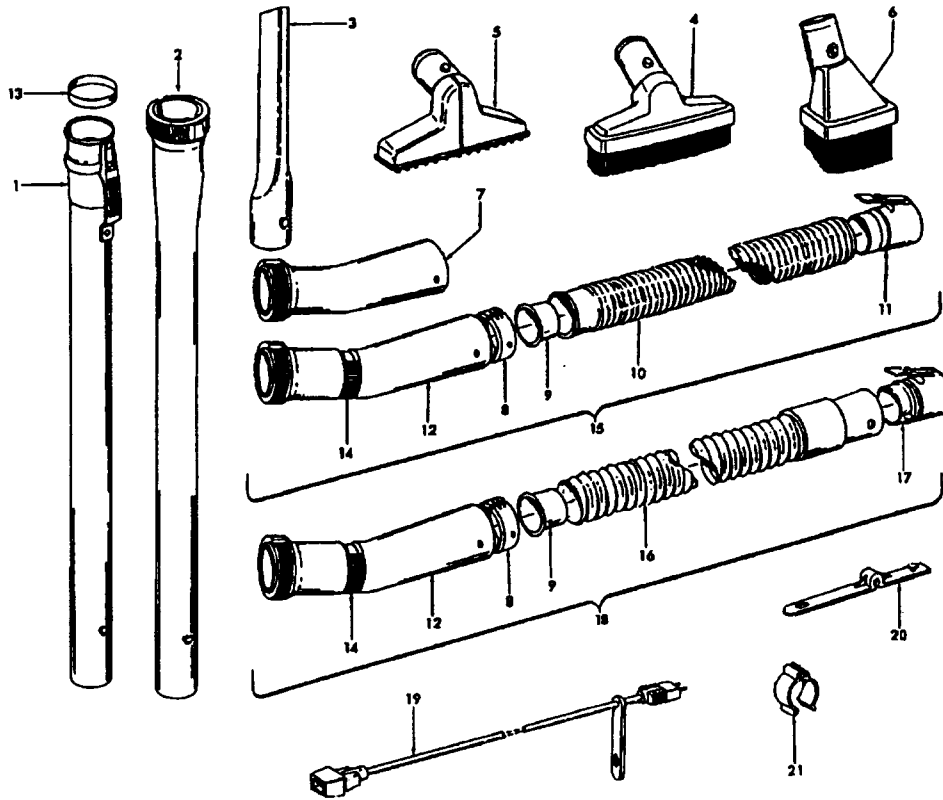

Ref. No.	Part No.	Description	Ref. No.	Part No.	Description
1	43453027	Extension Tube	14	38711006	Suction Control Ring
2	3863801P	Extension Tube - Poly - AG		38711012	Suction Control Ring - ABN
3	38617017	Crevice Tool	15	43434243	Hose Assem. Comp. - w/SC
4	43414016	Furniture Brush - AG		43434157	Hose Assem. Comp - ABX/AG
5	38614024	Furniture Nozzle - AG	16	43431149	+ Hose - Wire - AAP (Incl. Item 17)
6	43414064	Dusting Brush - AG		43431156	+ Hose Only - (Use 43434194)
7	43466054	+ Hose Grip - AAP	17	N/A	Hose Connector - MV
	43466066	Hose Grip - AG		38638060	Hose Connector - AG
8	36171025	Hose Connector Collar Molded Hoses	18	43434243	Hose Assem. Comp. - w/SC Wire
	36116008	Hose Connector Collar (Wire Hoses)		43434194	Hose Assem. Comp. - MV - S/C - 6'
9	32156010	Hose Sleeve	19	46348028	Cord Set - MV (Incl. Items 20, 21)
10	43431214	Hose - Less Ends - AAZ		46348031	Cord Set - AG
11	38638036	Hose Connector - AAP	20	36172023	Cord Strap - AG (5)
	38638059	+ Hose Connector - AG	21	36172584	Cord/Wand Clip - AG (2)
12	43466044	Hose Grip - w/SC - AAP			
	43466068	Hose Grip - w/SC - AG			
13	12845JM	Gasket