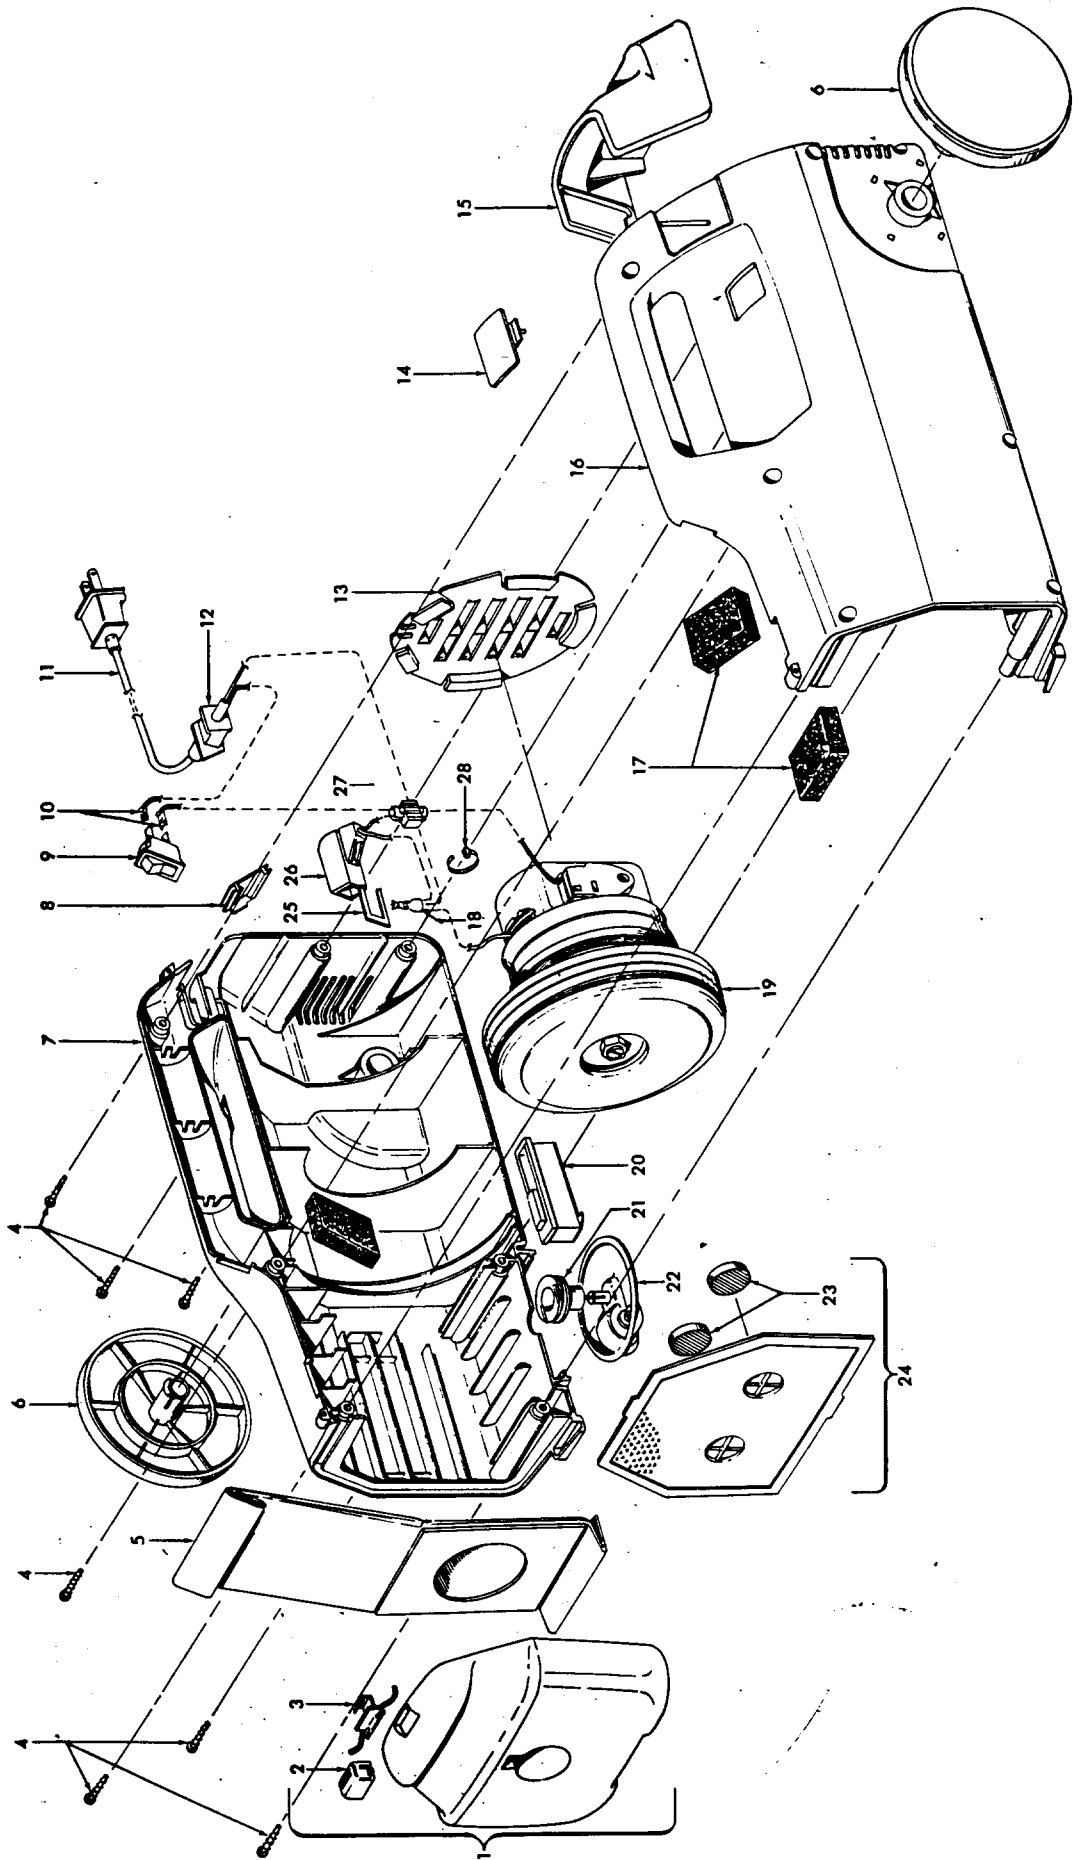

**Power Nozzle - 48438235 - AAP  
48438068 - ABE**

**Models S1347, S1349, S1353**

Ref. No.	Part No.	Description
1	37241138	Nozzle Body - AAP
	37241140	+ Nozzle Body - ABE - S1353
	42252A55	Nozzle Body - AG
2	12227	Insulated Terminal
3	27479307	* Lead Wire Tie
4	21447003	* Screw - Self Tapping (10)
5	34123039	* Duct Cover Seal
6	34253018	+ Rear Seal
7	42256103	Dust Cover Assm. (Incl. Items 5,6)
8	46321088	Cord Assm. - AG
9	35276008	Detent Spring
10	163768	Strain Relief
11	43482106	Nozzle Connector - AG S1353
12	34112007	* Seal
13	34122014	* Seal (2)
14	43244043	Wheel Assm.
	43244041	Wheel Assm. - ABR - S1353
15	42246115	Base Plate Assm. (Incl. Items 16,17)
	42246114	Base Plate Assm. - ABR - S1353 (Incl. Items 16, 17)
16	32761001	Wheel
17	31522004	Wheel Shaft
18	21479801	Screw (3)
19	48414079	Agitator Assm.
20	38528011	Belt
21	36923008	Belt Guard Assm.
22	13261AY	Rib Shoe
23	43177062	Motor Assm. Comp.

**Agitator 48414079**

Ref. No.	Part No.	Description
1	36423016	Thread Guard - RH
2	43267002	Agitator Bearing Assm. (2)
3	21347003	* Conical Washer (2)
4		Agitator End
5		Agitator Body
6		Agitator Shaft
7	36423017	Thread Guard - LH

Ref. No.	Part No.	Description
20	51151024	Bag Indicator Assm. - KM/BU
21	38411057	+ Caster Housing - JM
22	41432040	Wheel Carrier Assm. - AG
23	163434	+ Pressure Pad (2)
24	43615053	Bulkhead Assm. - MW
25	34341011	Retainer Clip - AY
26	46326080	+ Receptacle Assm. - AG
27	27617104	Connector
28	27479307	* Wire Tie