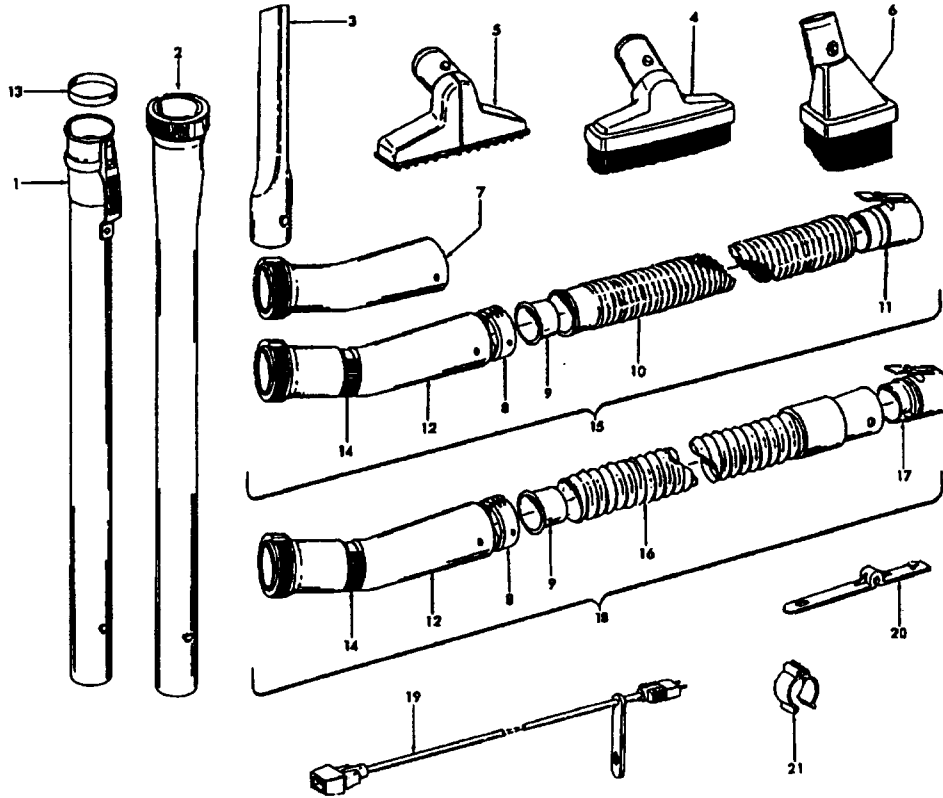

Ref. No.	Part No.	Description	Ref. No.	Part No.	Description
1	43453027	Extension Tube	14	38711006	Suction Control Ring
2	3863801P	Extension Tube - Poly - AG		38711012	Suction Control Ring - ABN
3	38617017	Crevice Tool	15	43434243	Hose Assem. Comp. - w/SC
4	43414016	Furniture Brush - AG		43434157	Hose Assem. Comp - ABX/AG
5	38614024	Furniture Nozzle - AG	16	43431149	+ Hose - Wire - AAP (Incl. Item 17)
6	43414064	Dusting Brush - AG		43431156	+ Hose Only - (Use 43434194)
7	43466054	+ Hose Grip - AAP	17	N/A	Hose Connector - MV
	43466066	Hose Grip - AG		38638060	Hose Connector - AG
8	36171025	Hose Connector Collar Molded Hoses	18	43434243	Hose Assem. Comp. - w/SC Wire
	36116008	Hose Connector Collar (Wire Hoses)		43434194	Hose Assem. Comp. - MV - S/C - 6'
9	32156010	Hose Sleeve	19	46348028	Cord Set - MV (Incl. Items 20, 21)
10	43431214	Hose - Less Ends - AAZ		46348031	Cord Set - AG
11	38638036	Hose Connector - AAP	20	36172023	Cord Strap - AG (5)
	38638059	+ Hose Connector - AG	21	36172584	Cord/Wand Clip - AG (2)
12	43466044	Hose Grip - w/SC - AAP			
	43466068	Hose Grip - w/SC - AG			
13	12845JM	Gasket