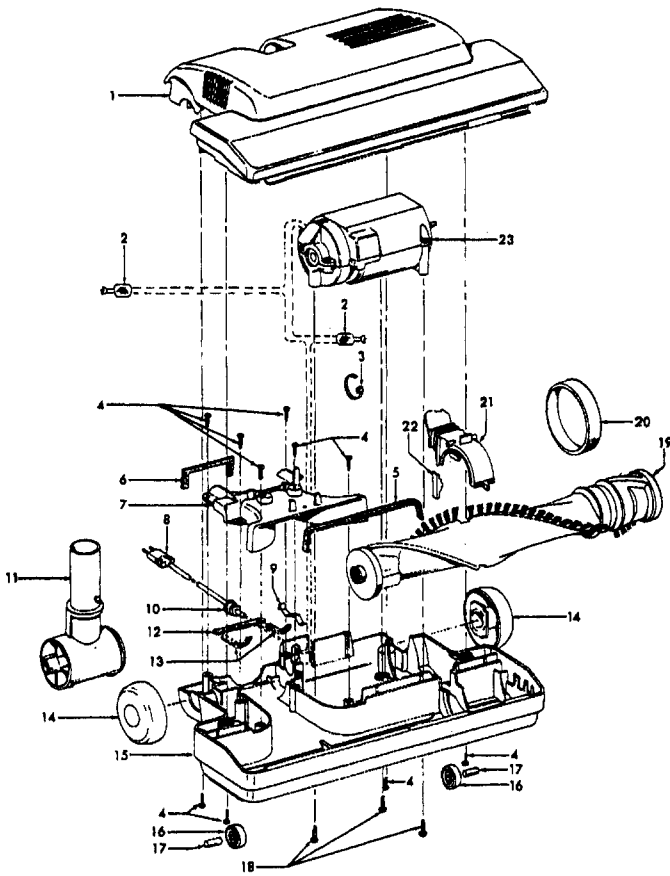

**Power Nozzle - 48438235 - AAP  
48438068 - ABE**

**Models S1347, S1349, S1353**

Ref. No.	Part No.	Description
1	37241138	Nozzle Body - AAP
	37241140	+ Nozzle Body - ABE - S1353
	42252A55	Nozzle Body - AG
2	12227	Insulated Terminal
3	27479307	* Lead Wire Tie
4	21447003	* Screw - Self Tapping (10)
5	34123039	* Duct Cover Seal
6	34253018	+ Rear Seal
7	42256103	Dust Cover Assm. (Incl. Items 5,6)
8	46321088	Cord Assm. - AG
9	35276008	Detent Spring
10	163768	Strain Relief
11	43482106	Nozzle Connector - AG S1353
12	34112007	* Seal
13	34122014	* Seal (2)
14	43244043	Wheel Assm.
	43244041	Wheel Assm. - ABR - S1353
15	42246115	Base Plate Assm. (Incl. Items 16,17)
	42246114	Base Plate Assm. - ABR - S1353 (Incl. Items 16, 17)
16	32761001	Wheel
17	31522004	Wheel Shaft
18	21479801	Screw (3)
19	48414079	Agitator Assm.
20	38528011	Belt
21	36923008	Belt Guard Assm.
22	13261AY	Rib Shoe
23	43177062	Motor Assm. Comp.

**Agitator 48414079**

Ref. No.	Part No.	Description
1	36423016	Thread Guard - RH
2	43267002	Agitator Bearing Assm. (2)
3	21347003	* Conical Washer (2)
4		Agitator End
5		Agitator Body
6		Agitator Shaft
7	36423017	Thread Guard - LH