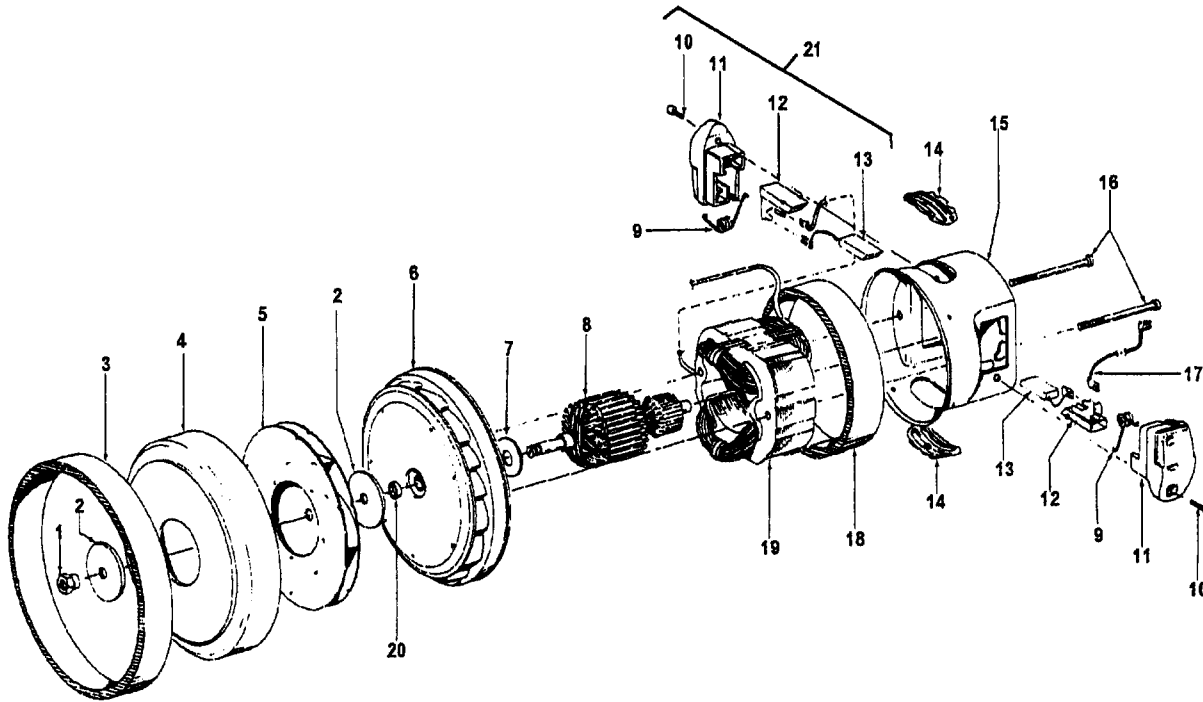

Ref. No.	Part No.	Description	Ref. No.	Part No.	Description
1	12028	+ Nut			
2	21312774	+ Washer - FW (2)			
3	31178008	+ Motor Gasket			
4	37196065	Fan Cover			
5	43551008	Fan			
6	43551027	Diffuser Assem. Comp. S1311, S1311-020, S1323, S1347			
	43551030	Diffuser Assem. Comp. - S1319, S1329, S1335, S1349			
	43551029	Molded - (43576113 Motor)			
	43551029	+ Diffuser Assem. Comp. - Molded - S1315, S1337, S1339, S1353, S1420			
7	31165003	+ Bearing Retainer Plate - AY			
8	44765138	Armature Assem. Comp. - S1311, S1311-020, S1315, S1323, S1337, S1339, S1347, S1353, S1420			
	44765220	Armature Assem. Comp. - S1319, S1329, S1335, S1349			
9	38353004	Spring (2)			
10	21429406	* Screw (2)			
11	167696AG	Brush Carrier (2) - S1311, S1311-020, S1315, S1323, S1337, S1339, S1347, S1353, S1420			
	168038AG	Brush Carrier (2) - S1319, S1329, S1335, S1349			
12	N/A	Brush Holder (2) - S1311, S1311-020, S1315, S1323, S1337, S1339, S1347, S1353, S1420 - Use Brush Carrier Assem. 47318008 (Incl. It. 9, 11, 12, 13)			
	168506	Brush Holder (2) - S1319, S1329, S1335, S1349			
13	167681	Motor Brush Assem. (2) - S1311, S1311-020, S1315, S1323, S1337, S1339, S1347, S1353, S1420			
			14	169702BZ	+ Bushing (2)
			15	42193025	Motor Housing Assem.
			16	36112006	Field Lamination Bolt (2) (Use w/Metal Diffuser)
				21447222	+ Field Lamination Bolt - S1319, S1349 (Use w/Molded Diffuser)
			17	46176001	Lead Wire Assem
			18	38781017	+ Motor Gasket
			19	45311051	Field Assem. - S1311, S1311-020, S1315, S1323, S1337, S1339, S1347, S1353, S1420
				45311048	Field Assem. - S1319, S1329, S1335, S1349
			20	31148009	Bearing Spacer - AY (Use w/Metal Diffuser)
				31148011	Bearing Spacer - AY (Use w/Molded Diffuser)
			21	47318017	Brush Carrier Assembly - (Incl. 9 thru 13) - S1319, S1329, S1335, S1349
				47318008	Brush Carrier Assembly - (Incl. 9 thru 13) S1311, S1311-020, S1315, S1323, S1337, S1339, S1347, S1353, S1420
				43576083	Motor Assem. Comp. - S1311, S1323, S1311-020, S1315, S1337, S1339 S1347, S1353, S1420 (6.8 Amp) (Metal Diffuser)
				43578067	Motor Assem. Comp. - S1329, S1335 (Metal Diffuser)
				43576113	+ Motor Assem. Comp. - S1319, S1323, S1329, S1335, S1349 (7.5 Amp) (Molded Diffuser) (Use 43578067)