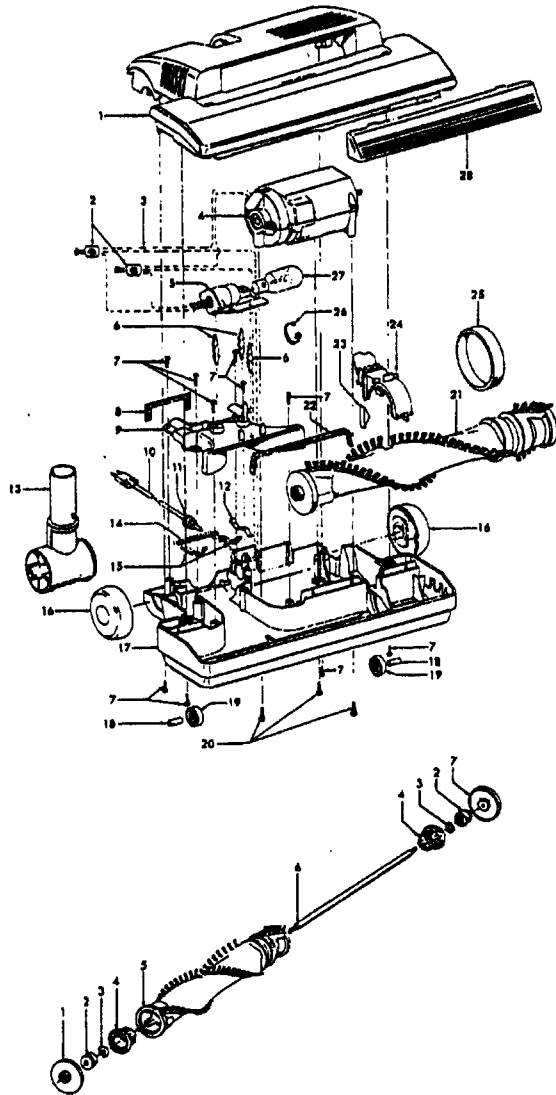

Ref. No.	Part No.	Description
1	Note: All Nozzle Body Assembly's include Item 28	
	42252201	Nozzle Body Assem. - AAP
	42252216	Nozzle Body Assem. - ABE S3563, S3567, S3569, S3571, S3573
	42252A09	Nozzle Body Assem. - AG - S3577, S3580-050
	N/A	Nozzle Body Assem. - ABY - S3530 Use 42252A52
	42252A52	Nozzle Body Assem. AG - S3577 (Allergen Filtration Graphics)
2	18972	Insulated Terminal (2)
	12227	Insulated Terminal (2)
3	N/A	Lead Wire - White
4	43177062	Motor Assem. Comp.
5	47171020	Dirt Finder Socket Assem.
6	36218016	Insulation Grommet - AG (3)
7	21447003	* Screw-Self Tapping (8)
8	34253018	+ Rear Seal
9	42256099	+ Duct Cover Assem. - AG (Incl. Items 5,6,8,22)
10	46321088	Cord Assembly
	46321009	Cord Assembly - S3530
11	163768	Strain Relief Bushing
12	35276008	Detent Spring - FW
13	43482106	Nozzle Connector - AG
14	34112007	* Seal
15	34122014	* Seal (2)
16	43244043	Wheel Assem. - AG
17	42246115	Base Plate Assem. - MV (Incl. Items 18,19)
	42246114	Base Plate Assem. - ABR - S3567, S3569, S3571, S3573, S3563 (Incl. Items 18, 19)
	42246115	Base Plate Assem. - AG - S3530, S3580-050, S3577 (Incl. Items 18, 19)
18	31522004	Wheel Shaft - AY (2)
19	32761001	Wheel - AG (2)
20	21479801	* Screw-Self Tapping (3)
21	48414081	Agitator Assem. Comp. - AG
	48414079	Agitator Assem. Comp. - AG - S3563
22	34123039	* Duct Cover Seal
23	13261AY	Rug Nozzle Rib Shoe
24	36923008	Belt Guard
25	38528011	Belt
26	27479307	* Lead Wire Tie
27	27317307	Dirt Finder Lamp
28	39383094	+ Dirt Finder Lens - BZ

Agitator 48414081/48414079

Ref. No.	Part No.	Description
1	36423016	Thread Guard - RH
2	43267002	Agitator Bearing Assem. (2)
3	21347003	* Conical Washer (2)
4	N/A	+ Agitator End (2)
5	N/A	Agitator Body
6	N/A	+ Agitator Shaft
7	36423017	Thread Guard - LH - AG