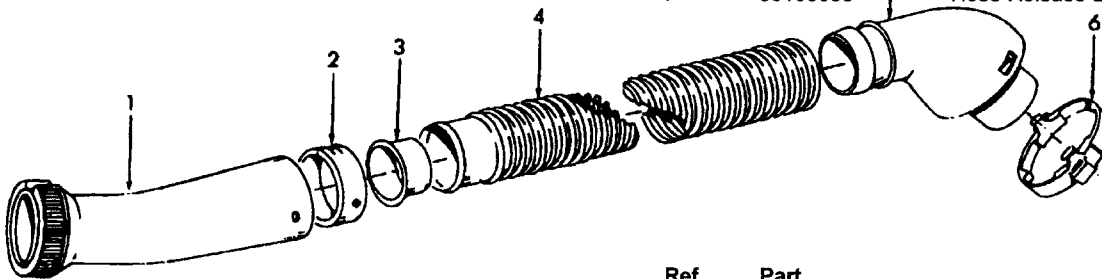

Note: Model S3577 was produced with 3 hoses, the original was Dark Charcoal Gray, the second hose was black and current production uses the gas pump style hose.

Motor Assembly

Ref. No.	Part No.	Description	Ref. No.	Part No.	Description
1	43576161	+ Motor Assem.	9	38353004	Spring (2)
2	12028	+ Nut	10	21429406	* Screw (2)
3	21312774	+ Washer - FW (2)	11	168038AG	Brush Carrier (2)
4	37196065	Fan Cover	12	168506	Brush Holder (2)
5	43551008	Fan	13	167679	Motor Brush Assem. (2)
6	31148011	Bearing Spacer	14	169702BZ	+ Bushing (2)
7	43551030	Diffuser Assem. Comp.	15	42193025	Motor Housing Assem.
8	N/A	Armature Assem.	16	21447222	+ Field Lamination Bolt (2)
			17	46176001	Lead Wire Assem.
			18	36322031	Motor Gasket
			19	45311048	Field Assem.

Hose Assemblies

Futura/TurboPOWER/PowerMax

Ref. No.	Part No.	Description
	43434242	Hose Assem. Comp. - ABX/AG - S/C S3513, S3515, S3517, S3527
	43434260	Hose Assem. Comp. - AG - S3510
1	43466044	Hose Grip Assem. - AAP
	43466068	Hose Grip Assem. - AG - S3527
	43466072	Hose Grip Assem. - AG - S3510
2	38711006	Suction Control Ring - MV
	38711012	Suction Control Ring - ABN - S3527
	38711014	Suction Control Ring - AG - S3510
3	36171025	Hose Connector Collar
4	32156010	Hose Sleeve - BZ
5	38671029	Cleaning Tool Hose - AAZ
	38671033	+ Cleaning Tool Hose - ABX - S3527
	38671034	Cleaning Tool Hose - AG - S3510
6	38644044	Hose Connector - AG
7	36153038	Hose Release Latch - AG