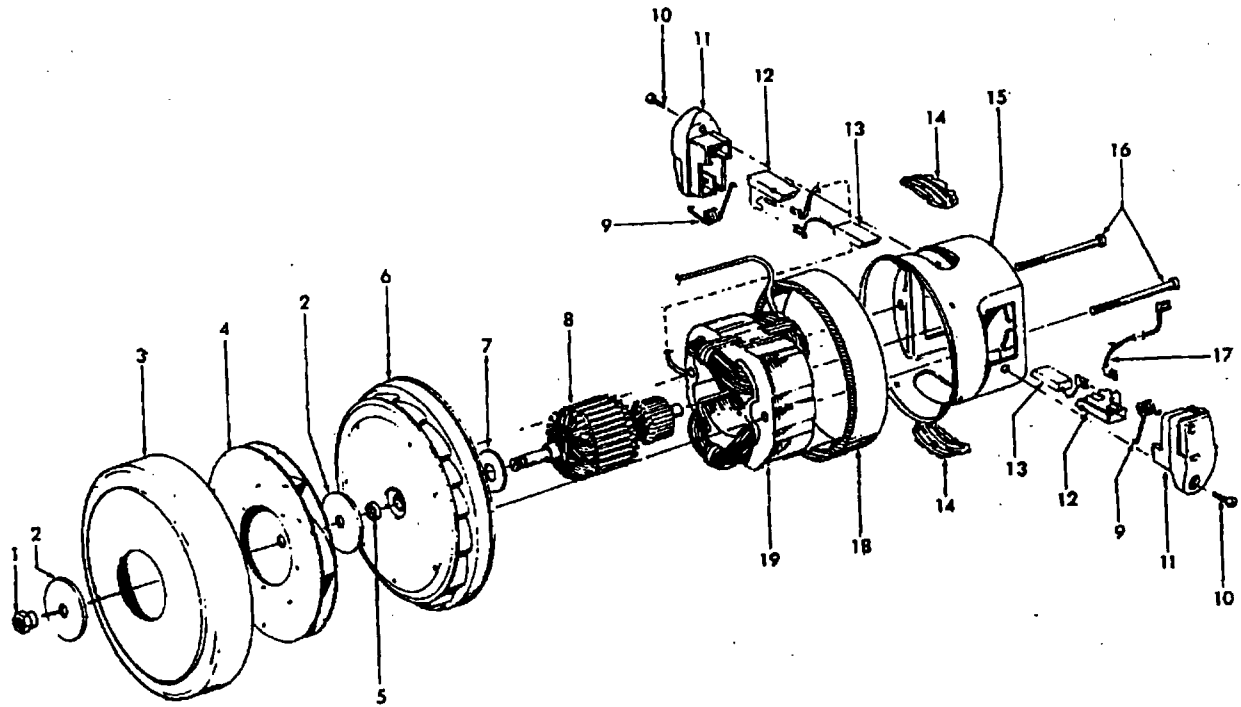

Motor Assembly

Ref. No.	Part No.	Description	Ref. No.	Part No.	Description
1	43576161	+ Motor Assem.	9	38353004	Spring (2)
2	12028	+ Nut	10	21429406	* Screw (2)
3	21312774	+ Washer - FW (2)	11	168038AG	Brush Carrier (2)
4	37196065	Fan Cover	12	168506	Brush Holder (2)
5	43551008	Fan	13	167679	Motor Brush Assem. (2)
6	31148011	Bearing Spacer	14	169702BZ	+ Bushing (2)
7	43551030	Diffuser Assem. Comp.	15	42193025	Motor Housing Assem.
8	N/A	Armature Assem.	16	21447222	+ Field Lamination Bolt (2)
			17	46176001	Lead Wire Assem.
			18	36322031	Motor Gasket
			19	45311048	Field Assem.