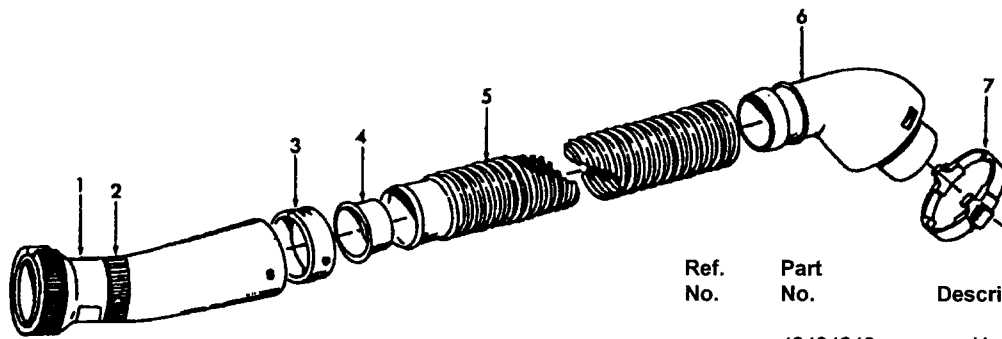

Note: Model S3577 was produced with 3 hoses, the original was Dark Charcoal Gray, the second hose was black and current production uses the gas pump style hose.

Motor Assembly

Ref. No.	Part No.	Description	Ref. No.	Part No.	Description
1	43576161	+ Motor Assem.	9	38353004	Spring (2)
2	12028	+ Nut	10	21429406	* Screw (2)
3	21312774	+ Washer - FW (2)	11	168038AG	Brush Carrier (2)
4	37196065	Fan Cover	12	168506	Brush Holder (2)
5	43551008	Fan	13	167679	Motor Brush Assem. (2)
6	31148011	Bearing Spacer	14	169702BZ	+ Bushing (2)
7	43551030	Diffuser Assem. Comp.	15	42193025	Motor Housing Assem.
8	N/A	Armature Assem.	16	21447222	+ Field Lamination Bolt (2)
			17	46176001	Lead Wire Assem.
			18	36322031	Motor Gasket
			19	45311048	Field Assem.

Hose Assemblies

Futura/TurboPOWER/PowerMax

Ref. No.	Part No.	Description
	43434242	Hose Assem. Comp. - ABX/AG - S/C S3513, S3515, S3517, S3527
	43434260	Hose Assem. Comp. - AG - S3510
1	43466044	Hose Grip Assem. - AAP
	43466068	Hose Grip Assem. - AG - S3527
	43466072	Hose Grip Assem. - AG - S3510
2	38711006	Suction Control Ring - MV
	38711012	Suction Control Ring - ABN - S3527
	38711014	Suction Control Ring - AG - S3510
3	36171025	Hose Connector Collar
4	32156010	Hose Sleeve - BZ
5	38671029	Cleaning Tool Hose - AAZ
	38671033	+ Cleaning Tool Hose - ABX - S3527
	38671034	Cleaning Tool Hose - AG - S3510
6	38644044	Hose Connector - AG
7	36153038	Hose Release Latch - AG