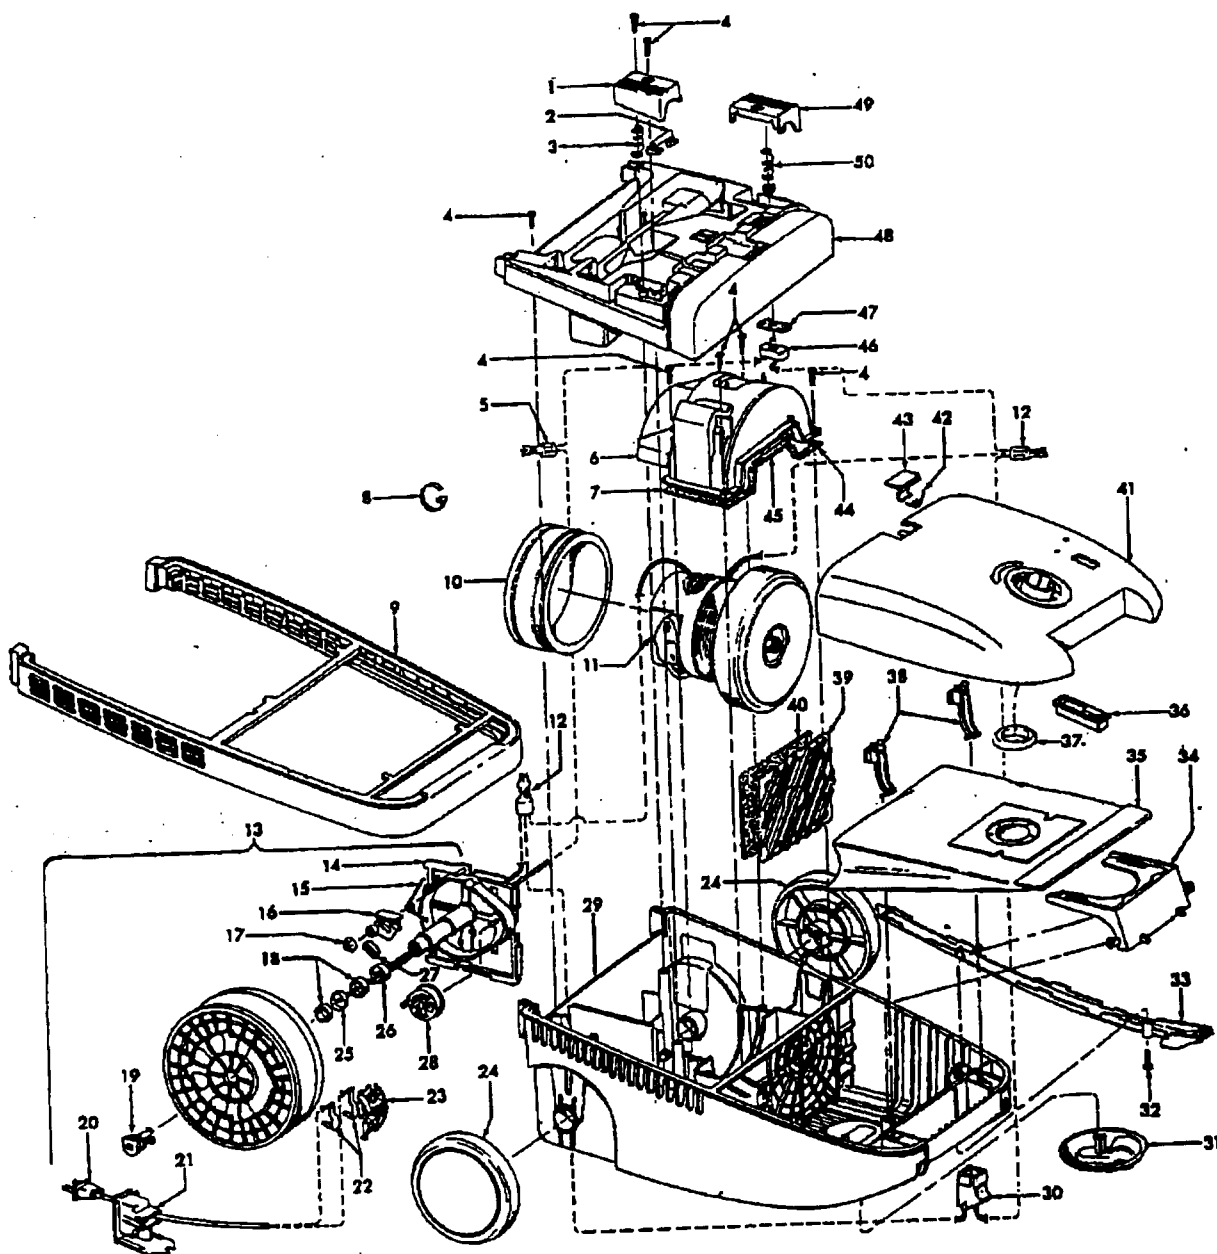

Futura
TurboPOWER 5000
PowerMax

Models S3567, S3569, S3573
Model S3577
Model S3530, S3580-050

**Futura
TurboPOWER 5000
PowerMax**

**Models S3567, S3569, S3573
Model S3577
Model S3530, S3580-050**

Ref. No.	Part No.	Description
1	38422155	Cord Reel Pedal - AG
2	38458034	Cord Reel Brake Arm - AG
3	38314024	Spring - FW (2)
4	21447217	* Screw (7)
5	12227	Insulated Terminal
	27618508	* Wire Connector
6	41312040	Motor Retainer - AAP (Incl. It. 7,44,45)
7	34633003	+ Retainer Seal - RH
8	27479307	* Lead Wire Tie
9	36235069	Furniture Guard - AG
10	36322031	Motor Mount
11	43576186	Motor Assem.
	43576184	Motor Assem. - S3530, S3580-050, S3577(P. 266)
12	18972	Insulated Terminal (2)
13	41911014	Cord Reel Assem.
14	N/A	Cord Reel Support - BZ
15	N/A	Torsion Spring - FW
16	N/A	Brake Lever Assem. - AAP
17	N/A	Push Nut
18	N/A	Spacer - BZ (2)
19	N/A	Retainer - AG
20	46383288	Attachment Cord Assem. - AG
21	36218018	Ferrule - AG
22	N/A	Contact Spring (2)
23	N/A	Brush Holder - BZ
24	38522065	Wheel - AG
25	N/A	Slip Ring Assem. - White
26	N/A	Slip Ring Assem. - Black
27	N/A	Brake Pad
28	N/A	Spool & Spring Assem.
29	42215084	Main Body Assem. ABU (Incl. It. 9,30,33)
	42215088	Main Body Assem. - AG - S3577 (Incl. Items 9, 30, 33)
30	46326082	Receptacle Assem. - AG
31	41432040	Wheel Carrier Assem. - AG
32	21447223	+* Screw-Self Tapping
33	36218021	Cord Channel Cover - AAP
	36218020	Cord Channel Cover - AG - S3577
34	36424010	Bag Collar Support - AG
35	4010064S	Throw Away Bag Assem. - 3 Pk.
36	51151010	Bag Indicator
37	36424012	Bag Collar Seal - AG
38	36151027	Bag Lid Hinge - AG (2)
39	37944005	Filter Retainer - AG
40	38765009	Secondary Filter
41	Note: All Bag Lid Assembly's include Items 36, 37, 42, 43	
	42217152	+ Bag Lid Assem. - ABC - S3567,
	42217166	Bag Lid Assem. - ABC - S3567 (Allergen Filtration Graphics)
	42212135	Bag Lid Assem. - AG - Common - S3569
	42217167	Bag Lid Assem. AAY - S3569 (Allergen Filtration Graphics)
	42217153	Bag Lid Assem. - ABM - S3573
	42217135	Bag Lid Assem. - S3577

Ref. No.	Part No.	Description
	42217171	Bag Lid Assem. - AG - S3577 (Allergen Filtration Graphics)
	42217174	Bag Lid Assem. - ABY - S3530
	42217190	Bag Lid Assem. - AG - S3580-050
42	38351009	Torsion Spring - FW
43	36153040	Bag Lid Latch - AG
44	34633002	Retainer Seal - LH
45	34123040	* Retainer Seal - Center
46	28218048	Switch
47	34135014	Switch Mounting Plate - AAP
48	Note: All Motor Cover Assembly's include items 1, 2, 3	
	0M100194	Motor Cover Assem. - ABC - S3567
	0M100193	Motor Cover Assem. - AAY - S3569
	0M100195	Motor Cover Assem. - ABM - S3573
	0M100006	Motor Cover Assem. - AG - S3577, S3580-050
	0M100240	Motor Cover Assem. - ABY - S3530
49	38422184	Switch Pedal - AG - w/o Post
50	38314026	Spring - FW
	56513340	+ Owner Manual - S3567, S3569, (S3577 before 07/23/99)
	56513345	Owner Manual - S3530, S3580-050
	56513355	Owner Manual - S3577 (after 07/23/99)
	58175099	+ Carton
	58175116	+ Carton - S3577
	58175123	Carton - S3530
	58646153	Carton - S3580-050
	58211011	Bottom Support - Front
	58211012	+ Bottom Support - Rear
	58216013	+ Top Support
CLEANING TOOLS- (P-240)		
	38617017	Crevice Tool - AG
	43414057	Furniture Nozzle - AG
	43414064	Dusting Brush - AG
	43414073	Floor Brush - AG
	43453052	Ext. Tube - AX - 20
	43453098	Ext. Tube - AX - w/ storage clip
	43453023	Ext. Tube - S3530, S3580-050
	49129008	Powered Hand Tool - S3580-050
	43433107	Hose - 2W - AG - S3567, S3569, S3573, S3577 See Note Below -(P. 251)
	43433113	Hose - 2W - AG - S3530, (S3577 after 07/23/99) S3580-050 (P. 311)
	48438256	Powered Nozzle - ABE (P-253)
	48438259	Powered Nozzle - AG - S3577, S3580-050 (P 253)
	48438079	Powered Nozzle - ABY -S3530 (P 253)

Note: Model S3577 was produced with 3 hoses, the original was Dark Charcoal Gray, the second hose was black and current production uses the gas pump style hose.