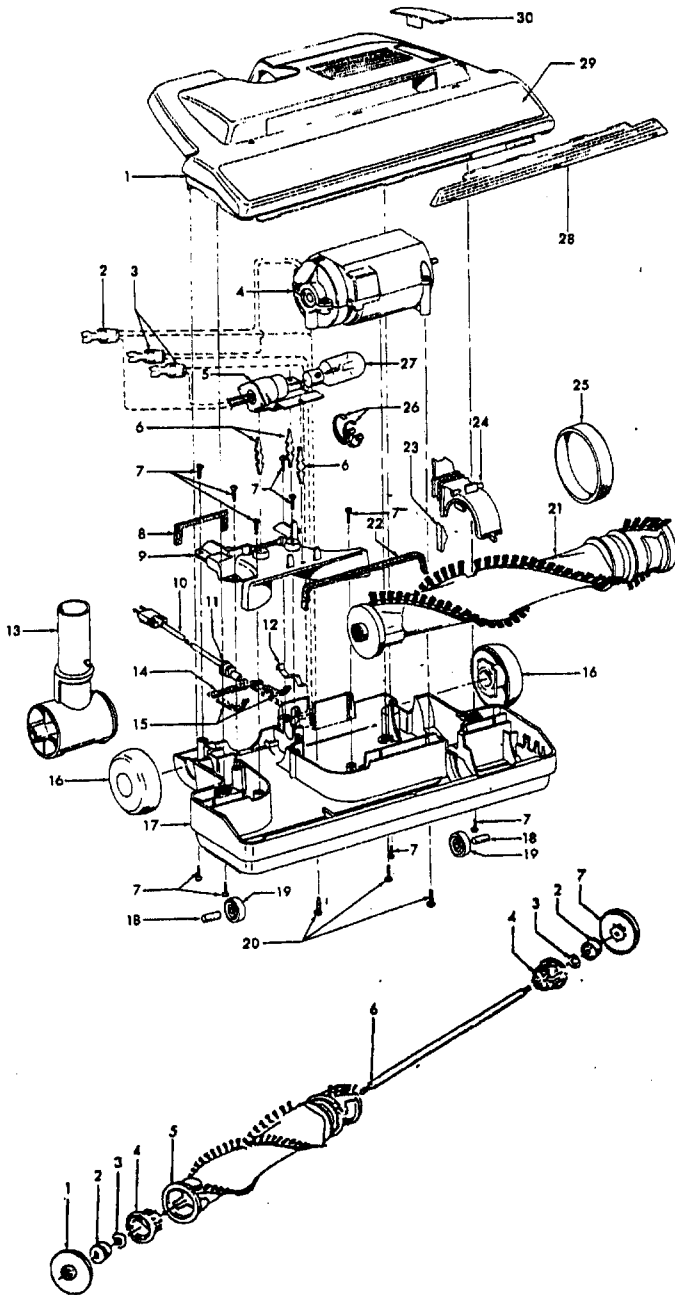

Ref. No.	Part No	Description
1	42252344	Nozzle Body Assem. - S3603, S3603-040 (incl. Items 28,29,30)
	42252345	Nozzle Body Assem. - S3609 (Incl. Items 28,29,30)
	42252346	Nozzle Body Assem. - AG -S3611, S3612, S3613, S3615, S3620 (Incl. Items 28,29,30)
	N/A	Nozzle Body Assem. - S3601,S3607, S3610, S3614 use 42252346
	37241163	Nozzle Body Assem. - S3606 (Incl. It. 28, 29, 30)
2	18972	Insulated Terminal
3	12227	Insulated Terminal (2)
4	43177062	Motor Assem. Comp.
5	47171020	Dirt Finder Socket Assem.
6	36218016	Isolation Grommet - AG (3)
7	21447003	* Screw - Self Tapping (10)
8	34253018	+ Rear Seal
9	42256099	+ Duct Cover Assem. (Incl. Items 5,6,8,22)
10	46521021	Cord Assem. - 3W - AG
	46321009	Cord Assem. - 2W - S3601, S3607, S3614 S3612
11	163768	Strain Relief Bushing
12	35276008	Detent Spring
13	43482106	Nozzle Conn. Assem. - AG
14	34112007	* Seal
15	34122014	* Seal (2)
16	43244043	Wheel Assem. AG (2)
17	42246114	Base Plate Assem. - ABR (Incl. Items 18,19)
	42246115	Base Plate Assem. - AG (Incl. Items 18, 19)
18	31522004	Wheel Shaft - AY (2)
19	32761001	Wheel - AG (2)
20	21479801	* Screw - Self Tapping (3)
21	48414081	Agitator Assem. Comp.
22	34123039	* Duct Cover Seal
23	13261AY	* Rug Nozzle Rib Shoe
24	36923008	Belt Guard
25	38528011	Belt
26	27479307	* Lead Wire Tie
27	27317307	Dirt Finder Lamp
28	39383105	+ Dirt Finder Lens - AAN
29	52125135	Nameplate
	52125141	Nameplate - S3603-040, S3610, S3611 S3620, S3606
	52125149	Nameplate - S3614
	N/A	Nameplate - S3613
	N/A	Nameplate - S3612
30	48111010	Belt Lens
	39383096	Belt lens Cover - S3606