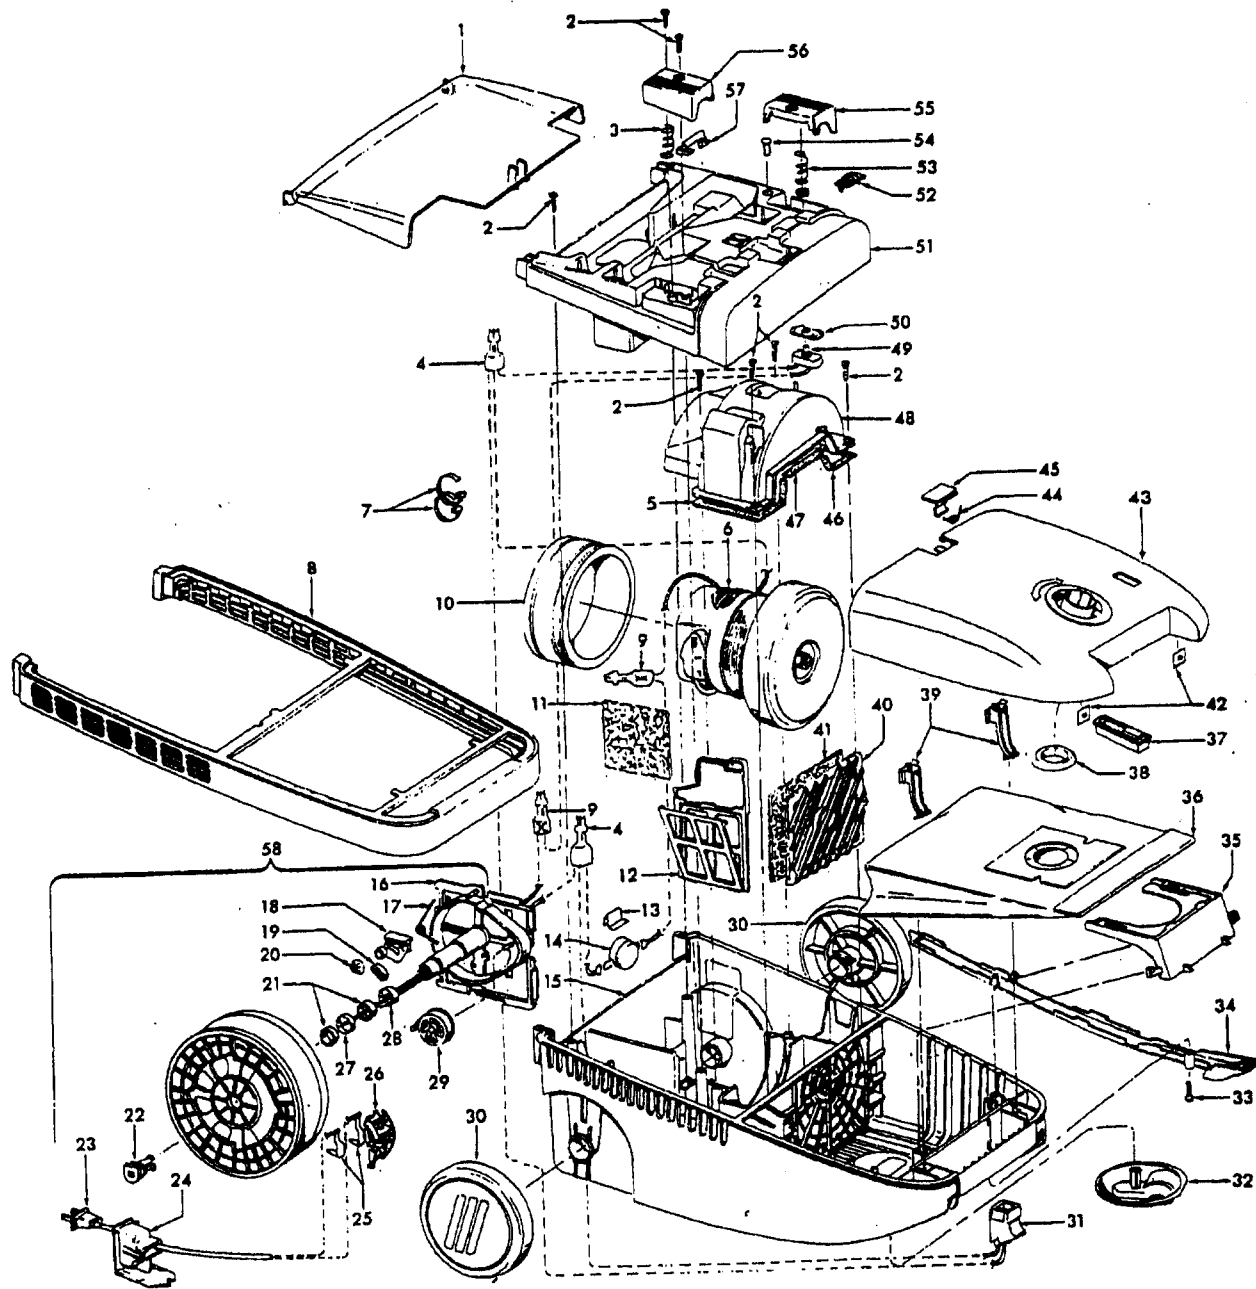

**PowerMAX
TurboPOWER**

**Model S3601, S3603, S3603-040, S3606, S3607, S3610, S3614
Model S3612, S3613**