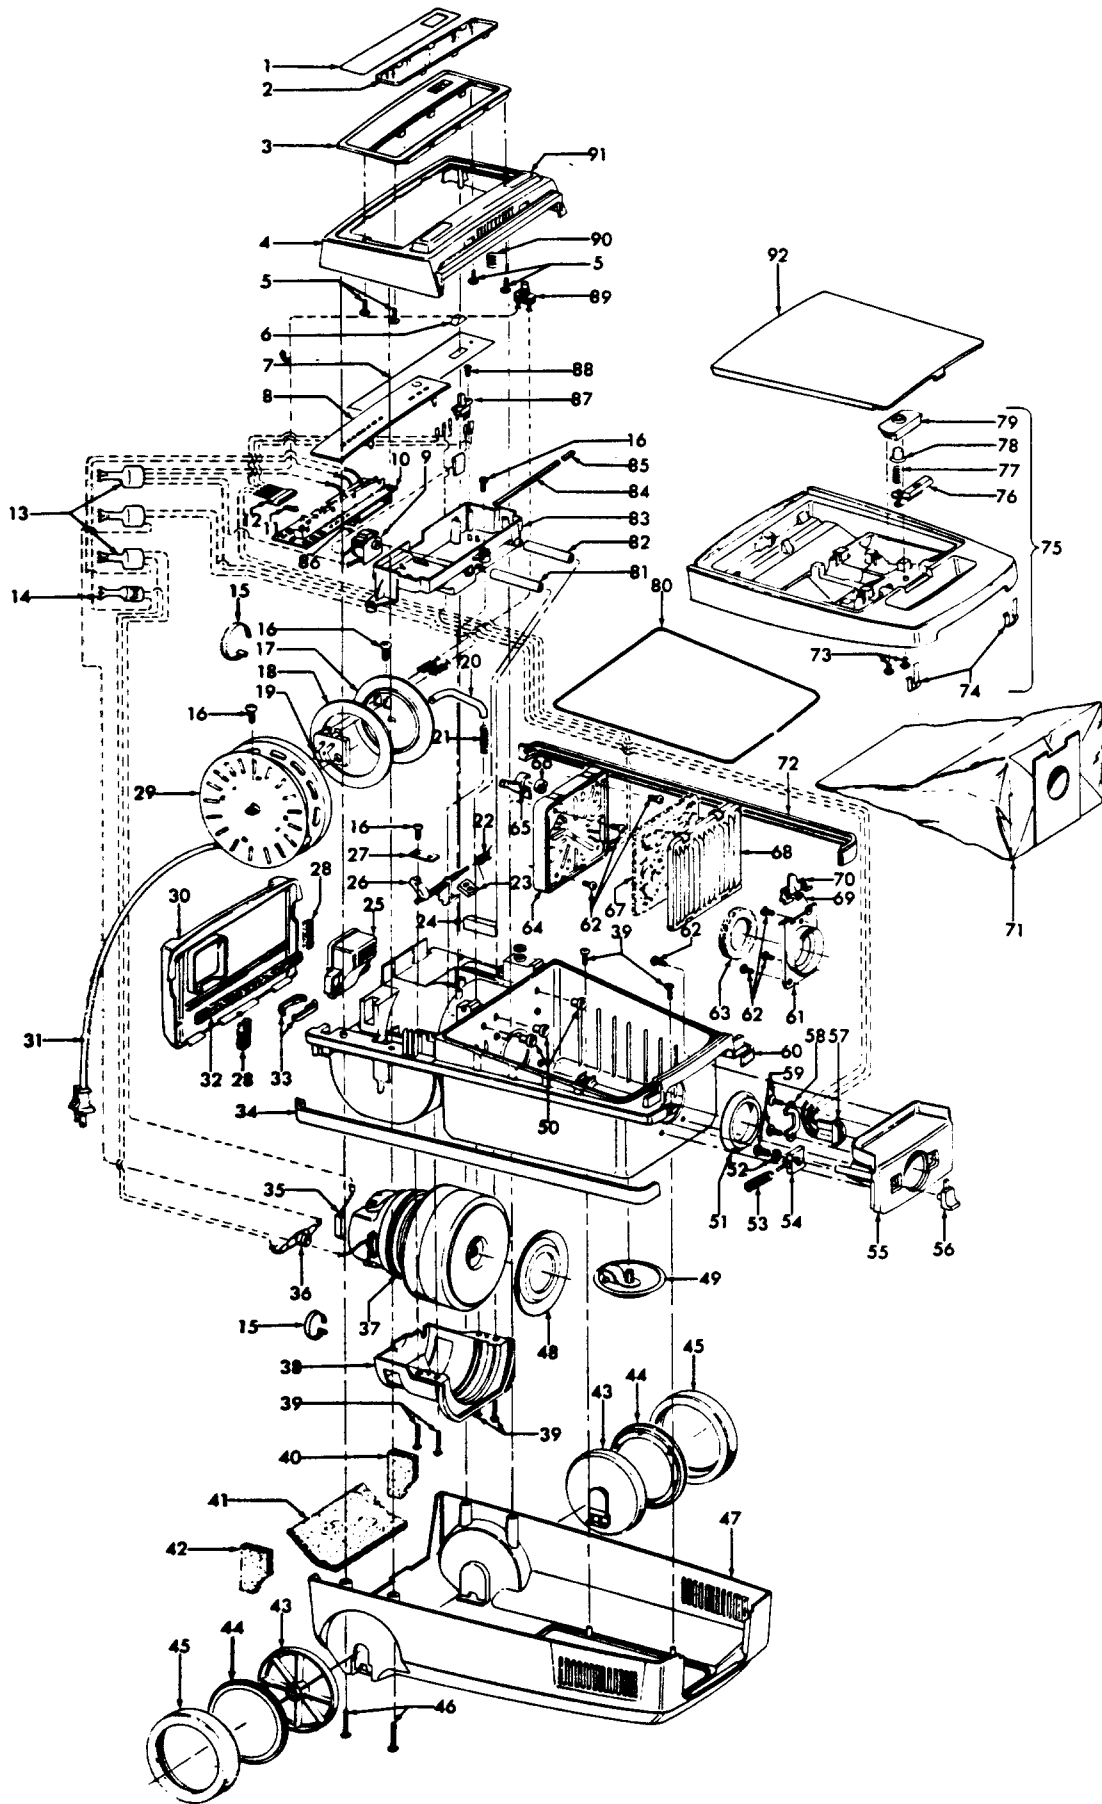

ITEMS NOT ILLUSTRATED
 39385007

		Reflector
Agitator 48414081		
1	36423016	Thread Guard - RH
2	43267002	Agitator Bearing Assem. (2)
3	21347003	* Conical Washer (2)
4	36422022	Agitator End (2)
5	N/A	Agitator Body
6	32724013	+ Agitator Shaft
7	36423017	Thread Guard - LH - AG

Ref. No.	Part No.	Description
1	51371026	Nameplate
2	39382022	Lens
3	37214083	Control Panel - AG
4	37221019	Rear Deck - ABB
5	21447125	* Screw
6	38421020	+ Switch Button - AG
7	37217007	+ Insulation Shield
8	51485013	Nameplate Panel
9	47851003	+ Transducer
10	46851021	P.C. Board
11	36152003	+* Locking Plug
12	27719102	+ Edge Connector
13	18972	Terminal Insulated
14	12227	Insulated Terminal
15	27479307	* Wire Tie
16	21447003	* Screw
17	36924005	Brush Block Bracket
18	31178027	Seal
19	47342008	Brush Block
20	31725020	Vent Tube
21	38315010	+ Vent Tube Spring
22	38356006	+ Spring
23	36222008	Brake Pad
24	34132014	+ Foam Pad
25	37926009	Plug Housing - AG
26	38458012	Brake Arm
27	36131017	* Retainer
28	34132008	+ Seal
29	46831025	Cord Reel
30	42224005	Rear Panel - AG
31	46383308	Cord - AAP - 23
32	34123025	+ Seal
33	35253004	Ferrule
34	36235075	+ Furniture Guard - RH - AG
35	167679	Carbon Brush
36	28382111	Hi - Limit Thermostat
37	43578082	Motor (P - 192)
38	37196110	Motor Cap
39	21447072	* Screw
40	34214002	+ Seal - LH
41	34172026	+ Seal
42	34214001	+ Seal - RH
43	43244021	Inside Wheel
44	32811012	+ Outside Wheel - AG
45	38522053	Tire - AG
46	21447121	* Screw
47	37212139	Lower Case - ABB
48	38784013	+ Motor Seal
49	43244025	Caster Wheel
50	32271003	+ Tube Adapter
51	38784015	+ Seal
52	21328071	+* Washer
53	38313017	* Spring
54	36152005	Slide Latch
55	37218022	+ Hose Module - MW
56	38421011	Slide Button
57	46526006	Receptacle - 3W