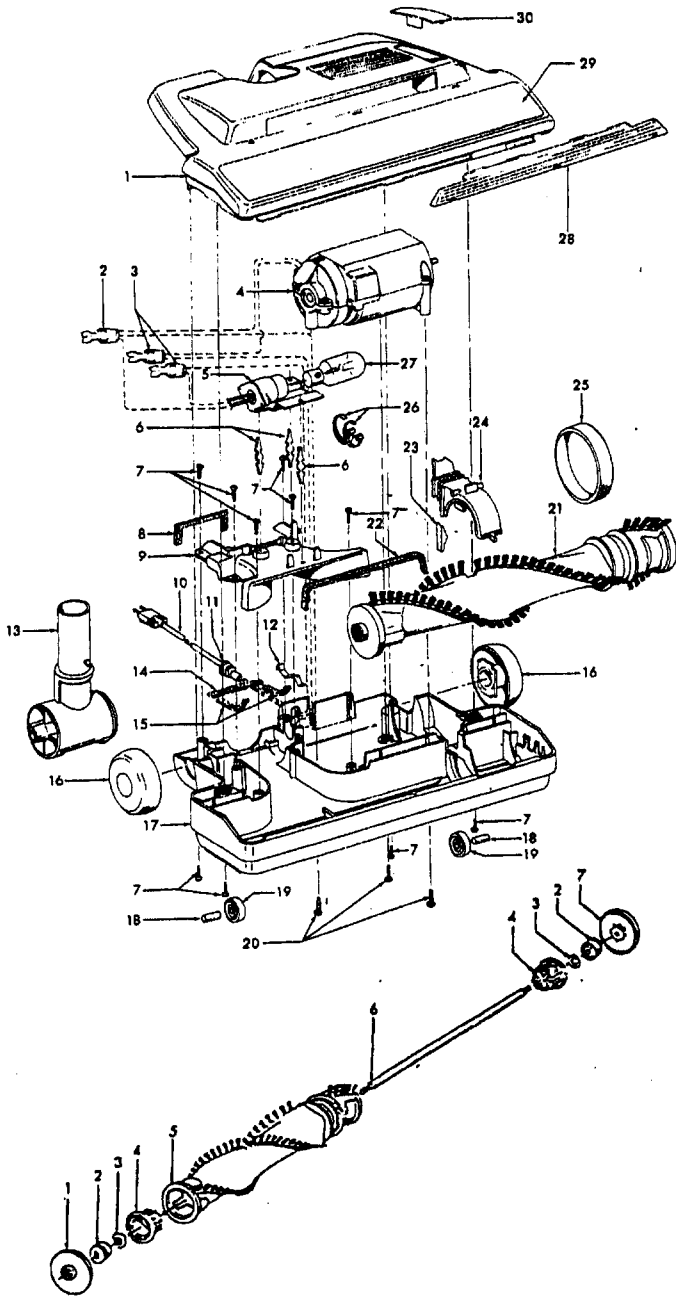

Ref. No.	Part No	Description
1	42252344	Nozzle Body Assem. - S3603, S3603-040 (incl. Items 28,29,30)
	42252345	Nozzle Body Assem. - S3609 (incl. Items 28,29,30)
	42252346	Nozzle Body Assem. - AG -S3611, S3612, S3613, S3615, S3620 (Incl. Items 28,29,30)
	N/A	Nozzle Body Assem. - S3601,S3607, S3610, S3614 use 42252346
	37241163	Nozzle Body Assem. - S3606 (Incl. It. 28, 29, 30)
2	18972	Insulated Terminal
3	12227	Insulated Terminal (2)
4	43177062	Motor Assem. Comp.
5	47171020	Dirt Finder Socket Assem.
6	36218016	Isolation Grommet - AG (3)
7	21447003	* Screw - Self Tapping (10)
8	34253018	+ Rear Seal
9	42256099	+ Duct Cover Assem. (Incl. Items 5,6,8,22)
10	46521021	Cord Assem. - 3W - AG
	46321009	Cord Assem. - 2W - S3601, S3607, S3614 S3612
11	163768	Strain Relief Bushing
12	35276008	Detent Spring
13	43482106	Nozzle Conn. Assem. - AG
14	34112007	* Seal
15	34122014	* Seal (2)
16	43244043	Wheel Assem. AG (2)
17	42246114	Base Plate Assem. - ABR (Incl. Items 18,19)
	42246115	Base Plate Assem. - AG (Incl. Items 18, 19)
18	31522004	Wheel Shaft - AY (2)
19	32761001	Wheel - AG (2)
20	21479801	* Screw - Self Tapping (3)
21	48414081	Agitator Assem. Comp.
22	34123039	* Duct Cover Seal
23	13261AY	* Rug Nozzle Rib Shoe
24	36923008	Belt Guard
25	38528011	Belt
26	27479307	* Lead Wire Tie
27	27317307	Dirt Finder Lamp
28	39383105	+ Dirt Finder Lens - AAN
29	52125135	Nameplate
	52125141	Nameplate - S3603-040, S3610, S3611 S3620, S3606
	52125149	Nameplate - S3614
	N/A	Nameplate - S3613
	N/A	Nameplate - S3612
30	48111010	Belt Lens
	39383096	Belt lens Cover - S3606

ITEMS NOT ILLUSTRATED
 39385007

		Reflector
Agitator 48414081		
1	36423016	Thread Guard - RH
2	43267002	Agitator Bearing Assem. (2)
3	21347003	* Conical Washer (2)
4	36422022	Agitator End (2)
5	N/A	Agitator Body
6	32724013	+ Agitator Shaft
7	36423017	Thread Guard - LH - AG