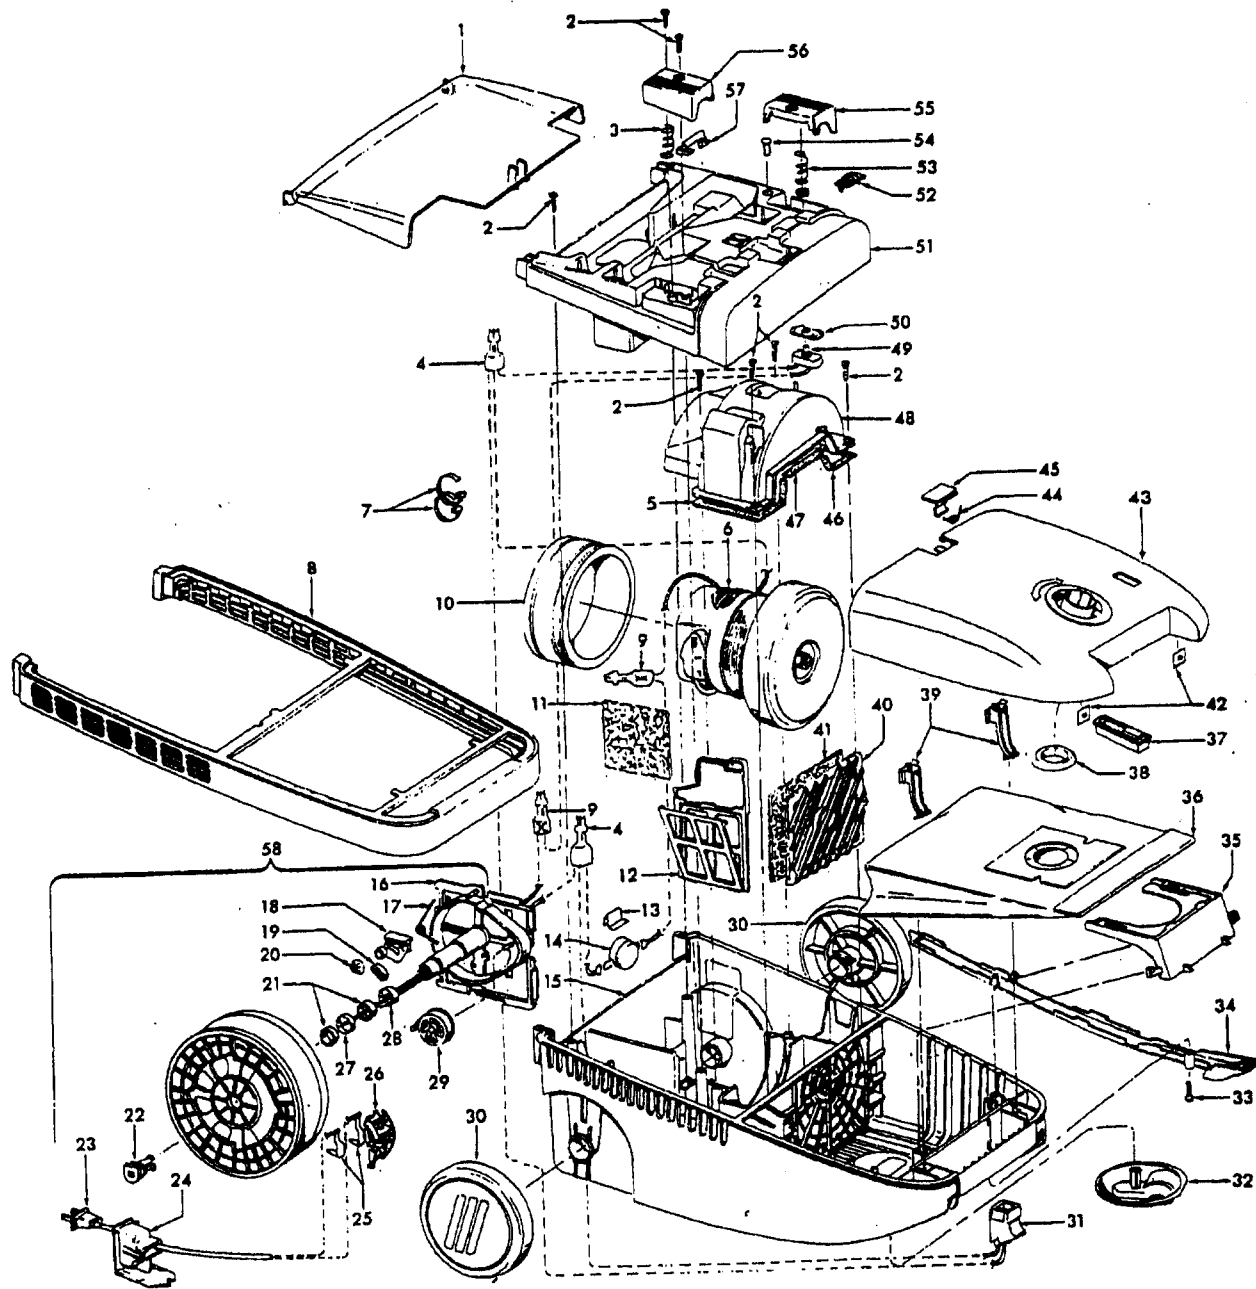

Ref. No.	Part No	Description
1	42252344	Nozzle Body Assem. - S3603, S3603-040 (incl. Items 28,29,30)
	42252345	Nozzle Body Assem. - S3609 (incl. Items 28,29,30)
	42252346	Nozzle Body Assem. - AG -S3611, S3612, S3613, S3615, S3620 (Incl. Items 28,29,30)
	N/A	Nozzle Body Assem. - S3601,S3607, S3610, S3614 use 42252346
	37241163	Nozzle Body Assem. - S3606 (Incl. It. 28, 29, 30)
2	18972	Insulated Terminal
3	12227	Insulated Terminal (2)
4	43177062	Motor Assem. Comp.
5	47171020	Dirt Finder Socket Assem.
6	36218016	Isolation Grommet - AG (3)
7	21447003	* Screw - Self Tapping (10)
8	34253018	+ Rear Seal
9	42256099	+ Duct Cover Assem. (Incl. Items 5,6,8,22)
10	46521021	Cord Assem. - 3W - AG
	46321009	Cord Assem. - 2W - S3601, S3607, S3614 S3612
11	163768	Strain Relief Bushing
12	35276008	Detent Spring
13	43482106	Nozzle Conn. Assem. - AG
14	34112007	* Seal
15	34122014	* Seal (2)
16	43244043	Wheel Assem. AG (2)
17	42246114	Base Plate Assem. - ABR (Incl. Items 18,19)
	42246115	Base Plate Assem. - AG (Incl. Items 18, 19)
18	31522004	Wheel Shaft - AY (2)
19	32761001	Wheel - AG (2)
20	21479801	* Screw - Self Tapping (3)
21	48414081	Agitator Assem. Comp.
22	34123039	* Duct Cover Seal
23	13261AY	* Rug Nozzle Rib Shoe
24	36923008	Belt Guard
25	38528011	Belt
26	27479307	* Lead Wire Tie
27	27317307	Dirt Finder Lamp
28	39383105	+ Dirt Finder Lens - AAN
29	52125135	Nameplate
	52125141	Nameplate - S3603-040, S3610, S3611 S3620, S3606
	52125149	Nameplate - S3614
	N/A	Nameplate - S3613
	N/A	Nameplate - S3612
30	48111010	Belt Lens
	39383096	Belt lens Cover - S3606

ITEMS NOT ILLUSTRATED
 39385007

		Reflector
Agitator 48414081		
1	36423016	Thread Guard - RH
2	43267002	Agitator Bearing Assem. (2)
3	21347003	* Conical Washer (2)
4	36422022	Agitator End (2)
5	N/A	Agitator Body
6	32724013	+ Agitator Shaft
7	36423017	Thread Guard - LH - AG