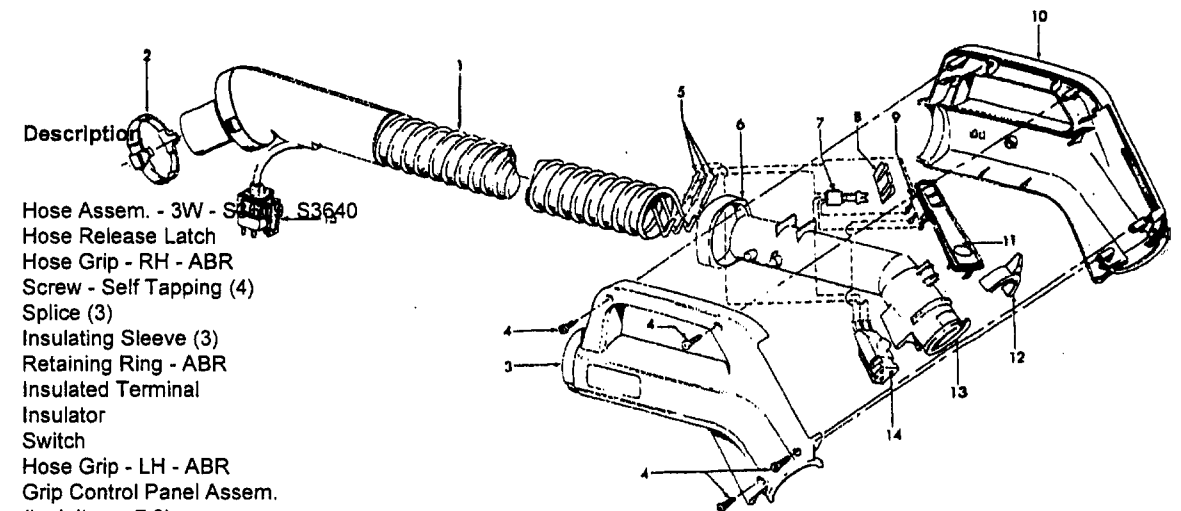

Hose Assembly - PowerMAX/TurboPOWER/ WindTunnel

**Models S3603, S3603-040, S3609,
S3610, S3613, S3614, S3630, S3639,
S3640, S3646, S3646-020, S3636-050**

Ref. No.	Part No.	Description
1	43433110	Hose Assem. - 2W - AG - S3603, S3603-040, S3610, S3613
	43433116	Hose Assem. - 2W - AG - S3614, S3630, S3639, S3646, S3646-020, S3636-050
2	36153038	Hose Release Latch
3	39461018	Hose Grip - RH - AG
4	21447124	+* Screw - Self Tapping (4)
5	27613002	Splice (2)
	31712006	* Insulating Sleeve (2)
6	36131087	Retaining Ring - ABR
7	18972	Insulated Terminal
8	36913030	* Insulator
9	39461017	Hose Grip - LH - AG
10	47551011	Grip Control Panel Assem.
	47551031	Grip Control Panel Assem. (Inc. items 7, 13)
	51375132	Nameplate - Grip Control Panel
11	36153029	Latch Ring -AG
12	38646081	Inner Tube - AG
13	46526004	Connector - BZ
14	36152029	Plug Latch - AG
	40300051	Cord Repair Kit - 2W

Ref. No.	Part No.	Description
1	43433098	Hose Assem. - 3W - S3640
2	36153038	Hose Release Latch
3	39461016	Hose Grip - RH - ABR
4	21447124	* Screw - Self Tapping (4)
5	27613002	Splice (3)
	31712006	* Insulating Sleeve (3)
6	36131087	Retaining Ring - ABR
7	18972	Insulated Terminal
8	36913030	* Insulator
9	28267001	Switch
10	39461015	Hose Grip - LH - ABR
11	47551013	Grip Control Panel Assem. (Incl. Items 7,9)
	51375133	Nameplate - Grip Control Panel
12	36153029	Latch Ring - AG
13	38646034	Inner Tube - AG
14	46526004	Connector
15	36152029	Plug Latch - AG
	40300052	Cord Repair Kit - 3W