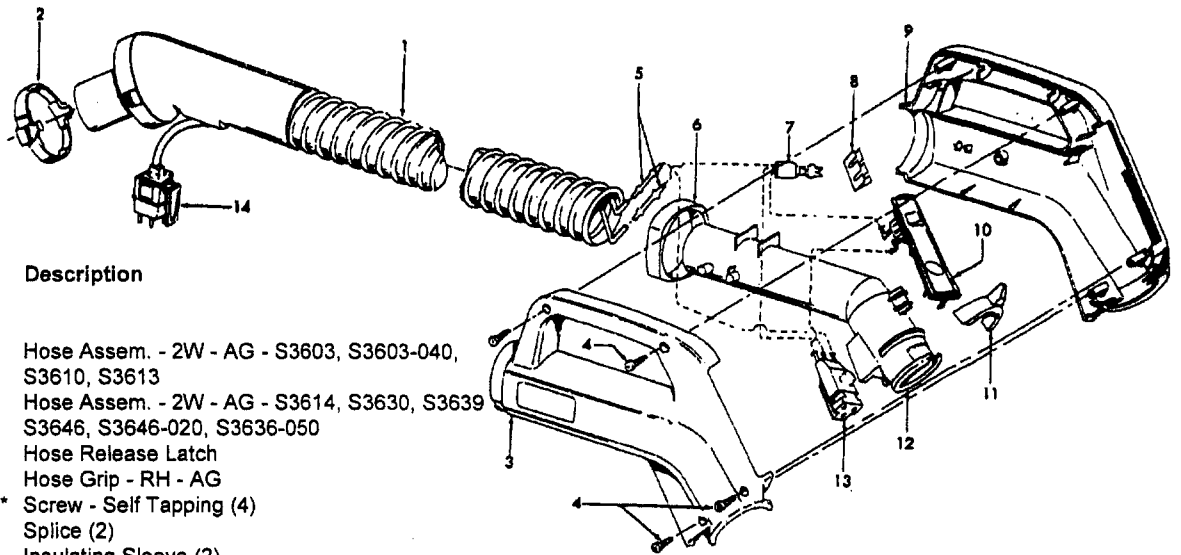

Hose Assembly - PowerMAX/TurboPOWER/ WindTunnel

**Models S3603, S3603-040, S3609,
S3610, S3613, S3614, S3630, S3639,
S3640, S3646, S3646-020, S3636-050**

Ref. No.	Part No.	Description
1	43433110	Hose Assem. - 2W - AG - S3603, S3603-040, S3610, S3613
	43433116	Hose Assem. - 2W - AG - S3614, S3630, S3639, S3646, S3646-020, S3636-050
2	36153038	Hose Release Latch
3	39461018	Hose Grip - RH - AG
4	21447124	+* Screw - Self Tapping (4)
5	27613002	Splice (2)
	31712006	* Insulating Sleeve (2)
6	36131087	Retaining Ring - ABR
7	18972	Insulated Terminal
8	36913030	* Insulator
9	39461017	Hose Grip - LH - AG
10	47551011	Grip Control Panel Assem.
	47551031	Grip Control Panel Assem. (Inc. items 7, 13)
	51375132	Nameplate - Grip Control Panel
11	36153029	Latch Ring -AG
12	38646081	Inner Tube - AG
13	46526004	Connector - BZ
14	36152029	Plug Latch - AG
	40300051	Cord Repair Kit - 2W