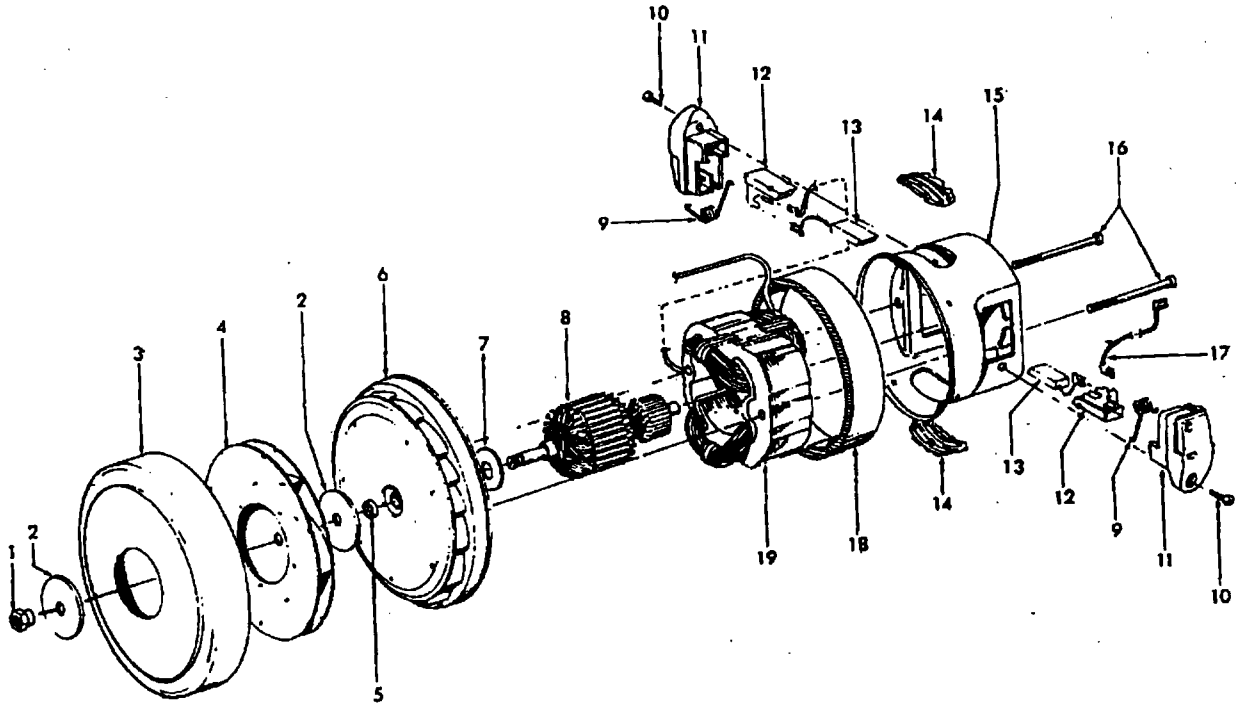

Motor Assembly

Ref. No.	Part No.	Description	Ref. No.	Part No.	Description
1	43576161	+ Motor Assem.	9	38353004	Spring (2)
2	12028	+ Nut	10	21429406	+ Screw (2)
3	21312774	+ Washer - FW (2)	11	168038AG	Brush Carrier (2)
4	37196065	Fan Cover	12	168506	Brush Holder (2)
5	43551008	Fan	13	167679	Motor Brush Assem. (2)
6	31148011	Bearing Spacer	14	169702BZ	+ Bushing (2)
7	43551030	Diffuser Assem. Comp.	15	42193025	Motor Housing Assem.
8	N/A	Armature Assem.	16	21447222	+ Field Lamination Bolt (2)
	44765220		17	46176001	Lead Wire Assem.
			18	36322031	Motor Gasket
			19	45311048	Field Assem.