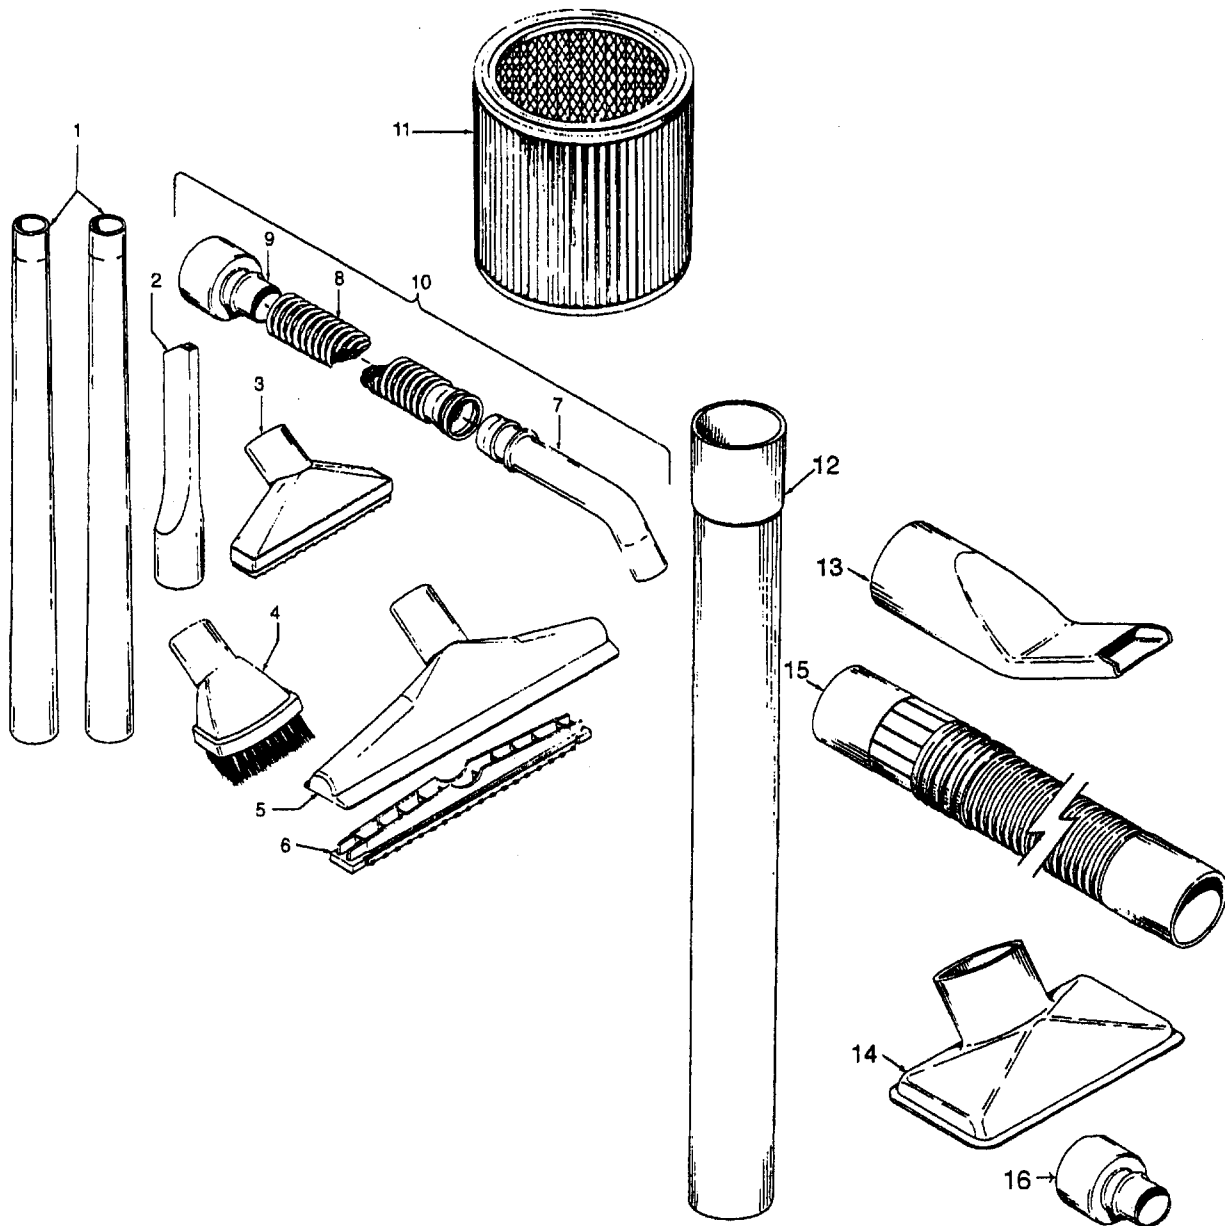

ITEMS NOT ILLUSTRATED

27618508	Wire Connector
34123045	Seal - Lid
21447215	Screw - Castor (4)

Wet/Dry Vacuum

Cleaning Tools

Ref. No.	Part No	Description
1	38634078	Extension Tube (2)
2	38617024	Crevice Tool - AG
	38617008	Crevice Tool - AG - 2-1/2"
3	38614029	Furniture Nozzle - AG
4	43414145	Dusting Brush
5	38615008	Nozzle - 10"
	38615009	+ Nozzle - 14"
6	39512006	Squeegee (For 10" Nozzle)
7	39454059	Hand Grip
8	N/A	Hose