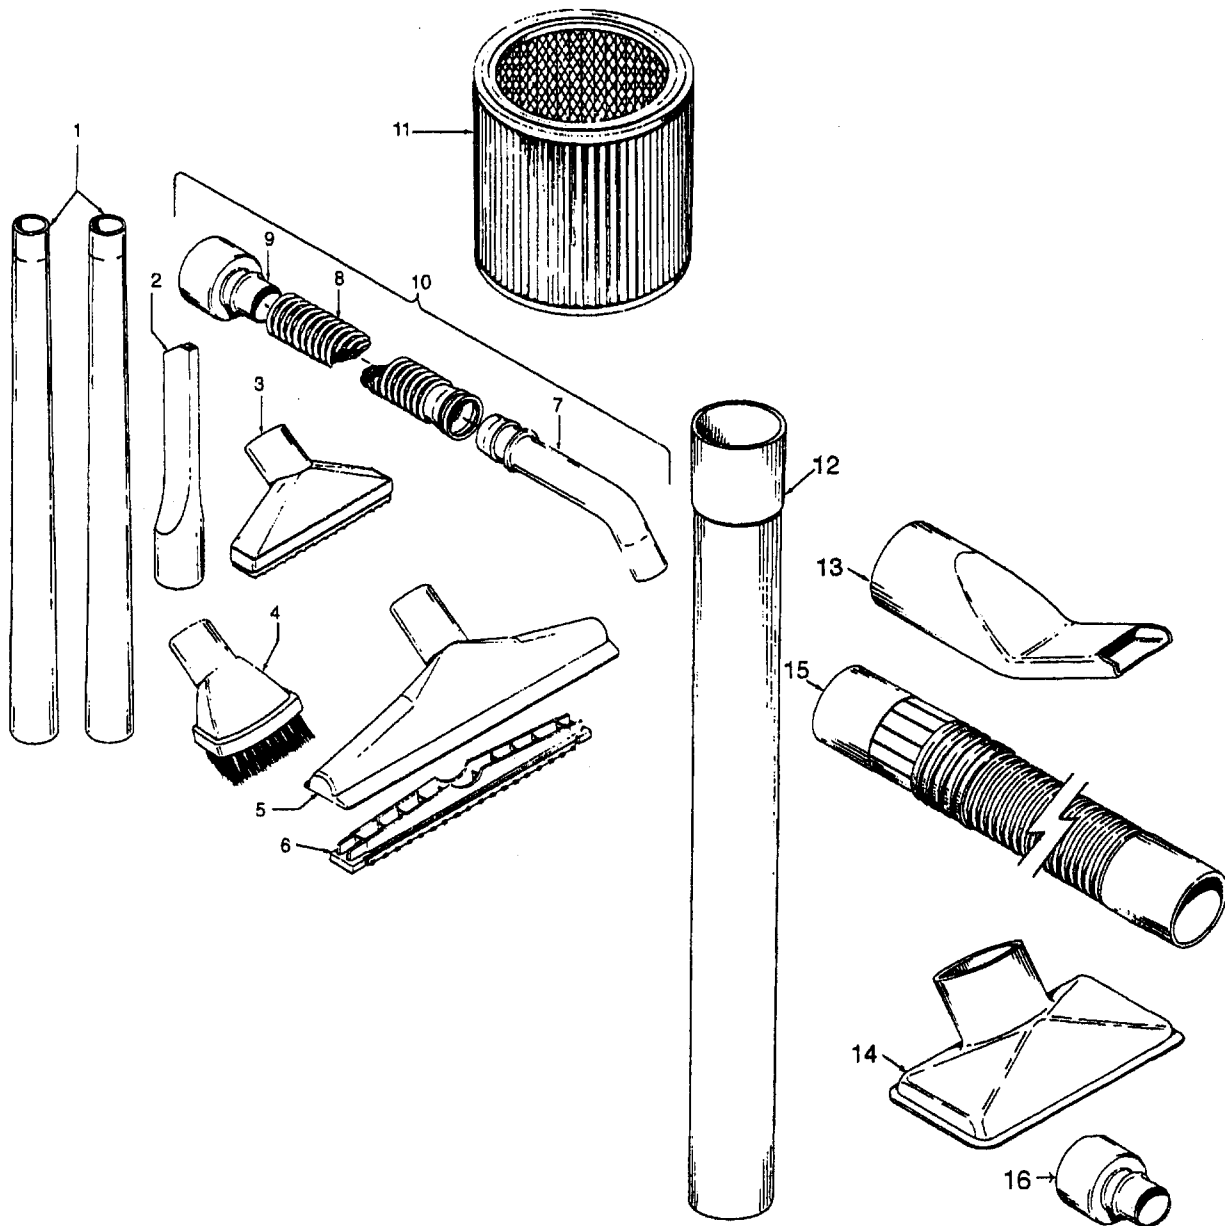

Wet/Dry Vacuum

Cleaning Tools

Ref. No.	Part No	Description
1	38634078	Extension Tube (2)
2	38617024	Crevice Tool - AG
	38617008	Crevice Tool - AG - 2-1/2"
3	38614029	Furniture Nozzle - AG
4	43414145	Dusting Brush
5	38615008	Nozzle - 10"
	38615009	+ Nozzle - 14"
6	39512006	Squeegee (For 10" Nozzle)
7	39454059	Hand Grip
8	N/A	Hose

Ref. No.	Part No	Description
9	38638061	Hose Connector
10	43434034	Hose Assem. Comp.
11	43611009	Cartridge Filter (Optional)
12	38638032	Extension Tube - 2-1/2"
13	38619016	Blower Nozzle - 2-1/2"
14	38614027	Utility Nozzle - 2-1/2"
15	43434004	Hose Assem. - 2-1/2"
16	32283002	Adapter- For using 1 1/4" tools on 2" hose

Note: Accessories are all 1-1/4" Dia. unless otherwise specified.