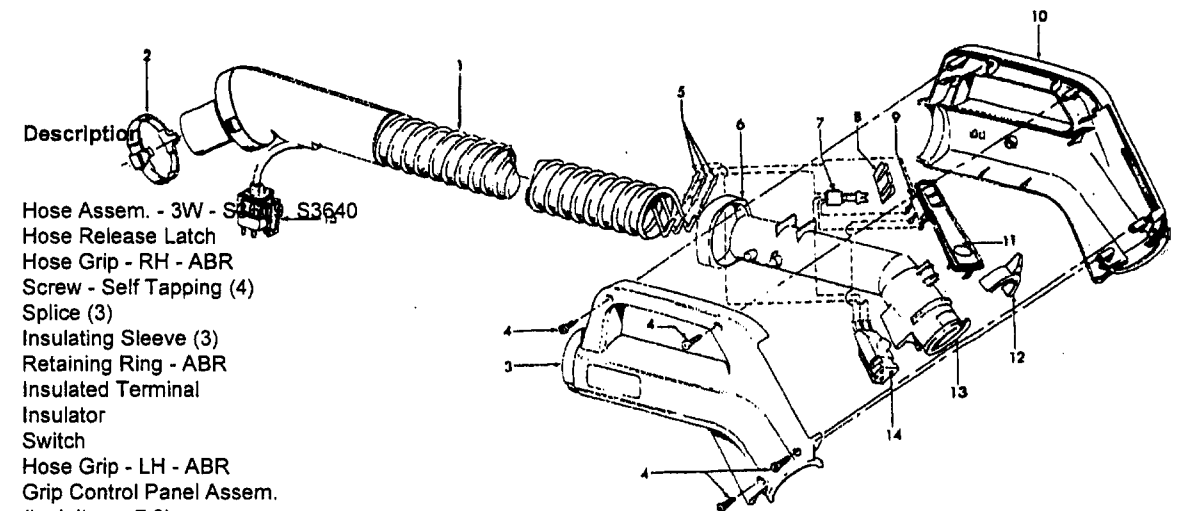

Ref. No.	Part No.	Description
49	28218048	Switch
50	N/A	Switch Mounting Plate - AAP
51	41426134	Motor Cover - ABM - S3630 - (Incl. Items 3,56,57)
	41426130	Motor Cover - AG - S3646, S3646-020 (Incl. Items 3, 56, 57)
52	37941043	Rheostat Cover - AG
53	38314026	Spring
54	23762005	* Plug
55	38422184	Switch Pedal - AG
56	38422155	Cord Reel Pedal - AG
57	38458034	Cord Reel Brake Arm - AG
58	41911014	Cord Reel Assem.
	56513349	Owner Manual
	56513354	Owner Manual - S3636-050, S3646-020
	58175129	Carton - S3630
	58175130	Carton - S3646, S3646-020
	58175138	Carton - S3636-050
	58211011	Bottom Support - Front
	58211012	+ Bottom Support - Rear

Hose Assembly - PowerMAX/TurboPOWER/ WindTunnel

Models S3603, S3603-040, S3609,
S3610, S3613, S3614, S3630, S3639,
S3640, S3646, S3646-020, S3636-050

Ref. No.	Part No.	Description
1	43433110	Hose Assem. - 2W - AG - S3603, S3603-040, S3610, S3613
	43433116	Hose Assem. - 2W - AG - S3614, S3630, S3639, S3646, S3646-020, S3636-050
2	36153038	Hose Release Latch
3	39461018	Hose Grip - RH - AG
4	21447124	+* Screw - Self Tapping (4)
5	27613002	Splice (2)
	31712006	* Insulating Sleeve (2)
6	36131087	Retaining Ring - ABR
7	18972	Insulated Terminal
8	36913030	* Insulator
9	39461017	Hose Grip - LH - AG
10	47551011	Grip Control Panel Assem.
	47551031	Grip Control Panel Assem. (Inc. items 7, 13)
	51375132	Nameplate - Grip Control Panel
11	36153029	Latch Ring -AG
12	38646081	Inner Tube - AG
13	46526004	Connector - BZ
14	36152029	Plug Latch - AG
	40300051	Cord Repair Kit - 2W