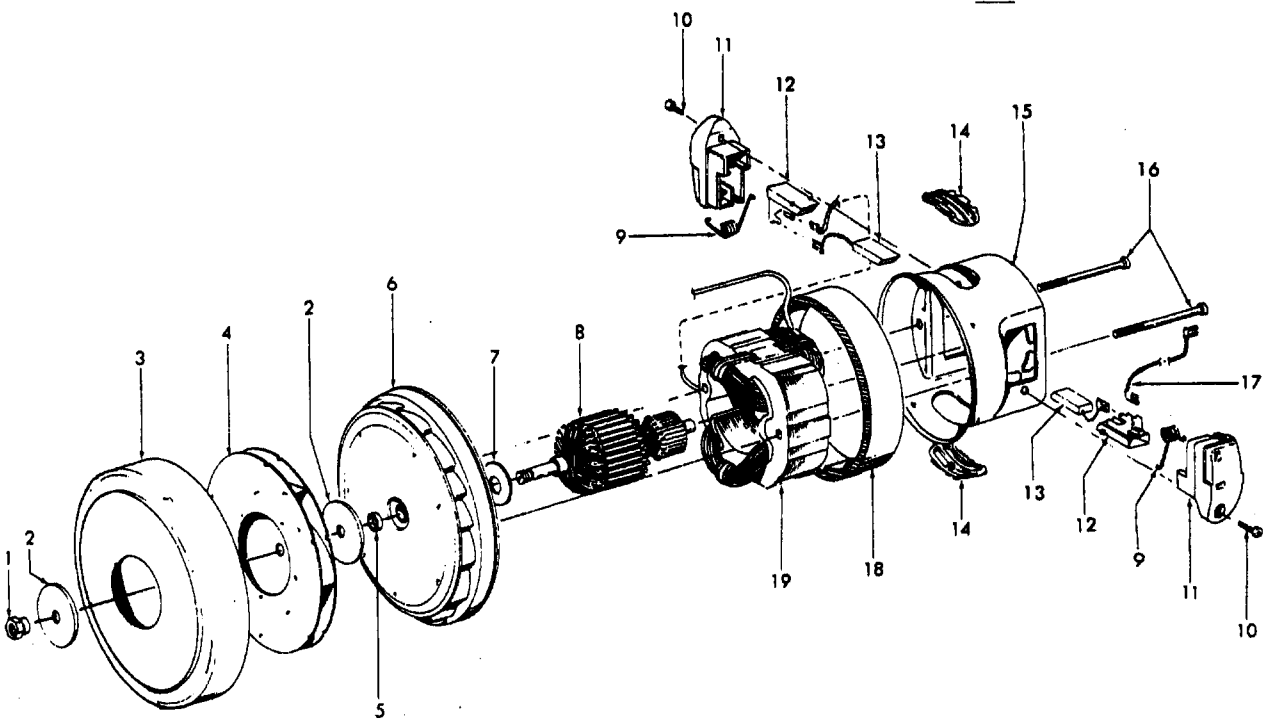

Ref. No.	Part No.	Description
	43576184	Motor Assem. (Molded Diffuser)
	43576192	Motor Assem. - S3630, S3639, S3646, S3646-020, S3649, S3655, S3661
1	12028--	+ Nut
2	21312774	+ Washer - FW (2)
3	37196065	Fan Cover
4	43551008	Fan
5	31148009	Bearing Spacer (Use w/Die Cast Diffuser)
	31148011	Bearing Spacer (Use w/Molded Diffuser)
6	43551029	+ Diffuser Assem. Comp. (Molded)
7	31165003	+* Bearing Retainer Plate (Die Cast Diffuser)
8	44765138	Armature Assem.
	44765241	Armature Assem. - S3630, S3646, S3655
9	38353004	Spring (2)
10	21429406	* Screw (2)
11	167696AG	Brush Carrier (2)

Ref. No.	Part No.	Description
12	N/A	Brush Holder (2) - Use Brush Carrier Assem. 47318008 (Incl. lt. 9, 11, 12, 13)
13	167681 47315011	Motor Brush Assm. (2) Motor Brush Assm. (2) - S3630, S3646, S3655
14	169702BZ	+ Bushing (2)
15	42193025	Motor Housing Assem.
16	36112006	Field Lamination Bolt (2) (Die Cast Diffuser)
	21447222	+ Field Lamination Bolt (2) (Phenolic Diffuser)
	21479573	Screw (2) - S3630, S3646, S3655
17	46176001	Lead Wire Assem.
18	36322031	Motor Gasket
19	45311051	Field Assem.