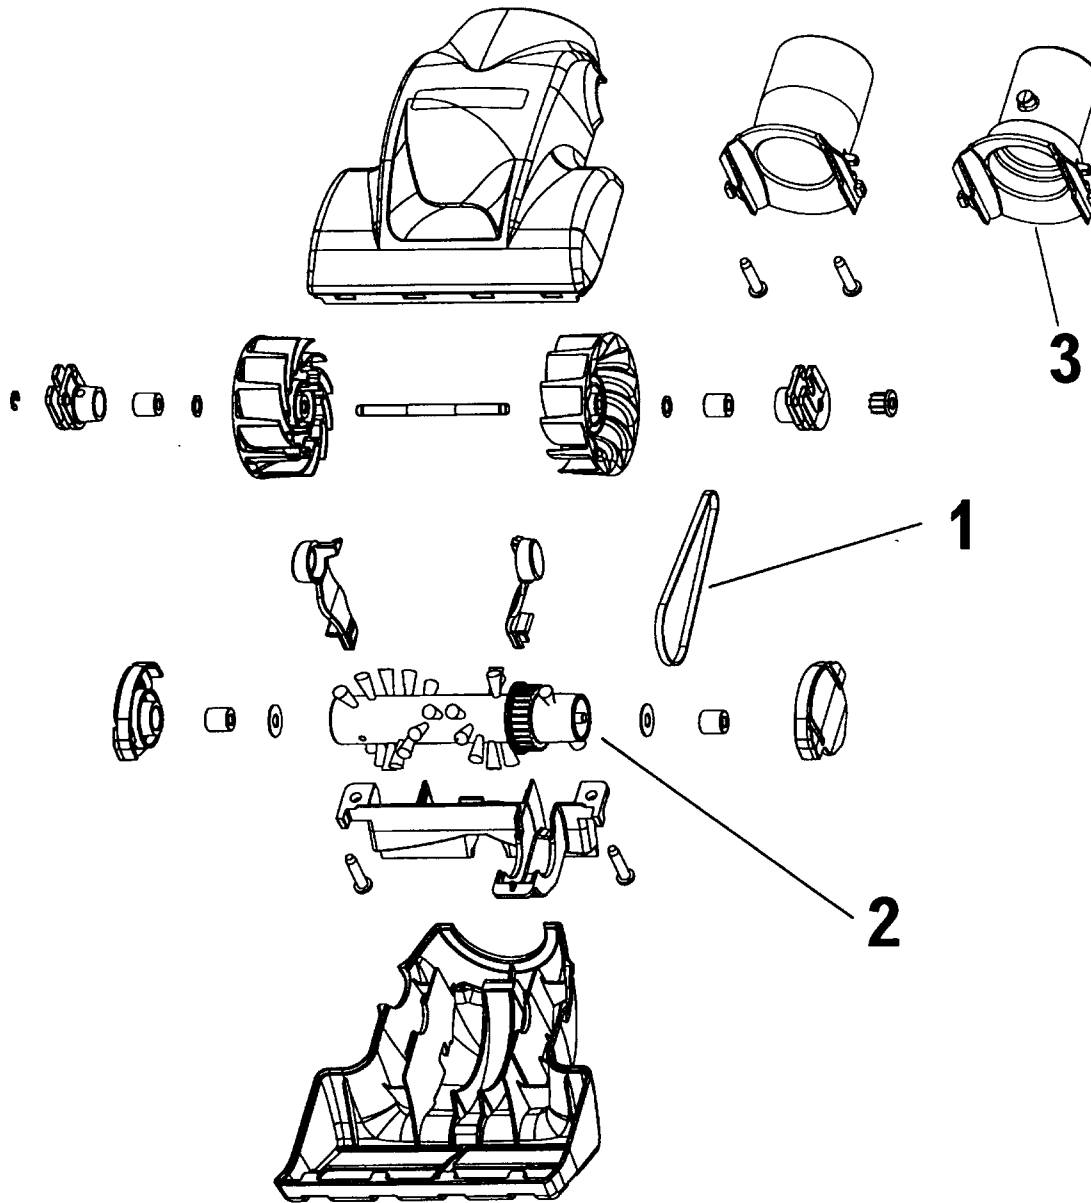

Ref: No.	Part No.	Description
	49129008	Turbine Driven Hand Tool Complete-Sapphire - S3639, S3649
	49129009	Turbine Driven Hand Tool Complete - Dark Spruce - S3661
1.	38528037	Belt
2.	48414088	Agitator Assembly
3.	38632012	Connector