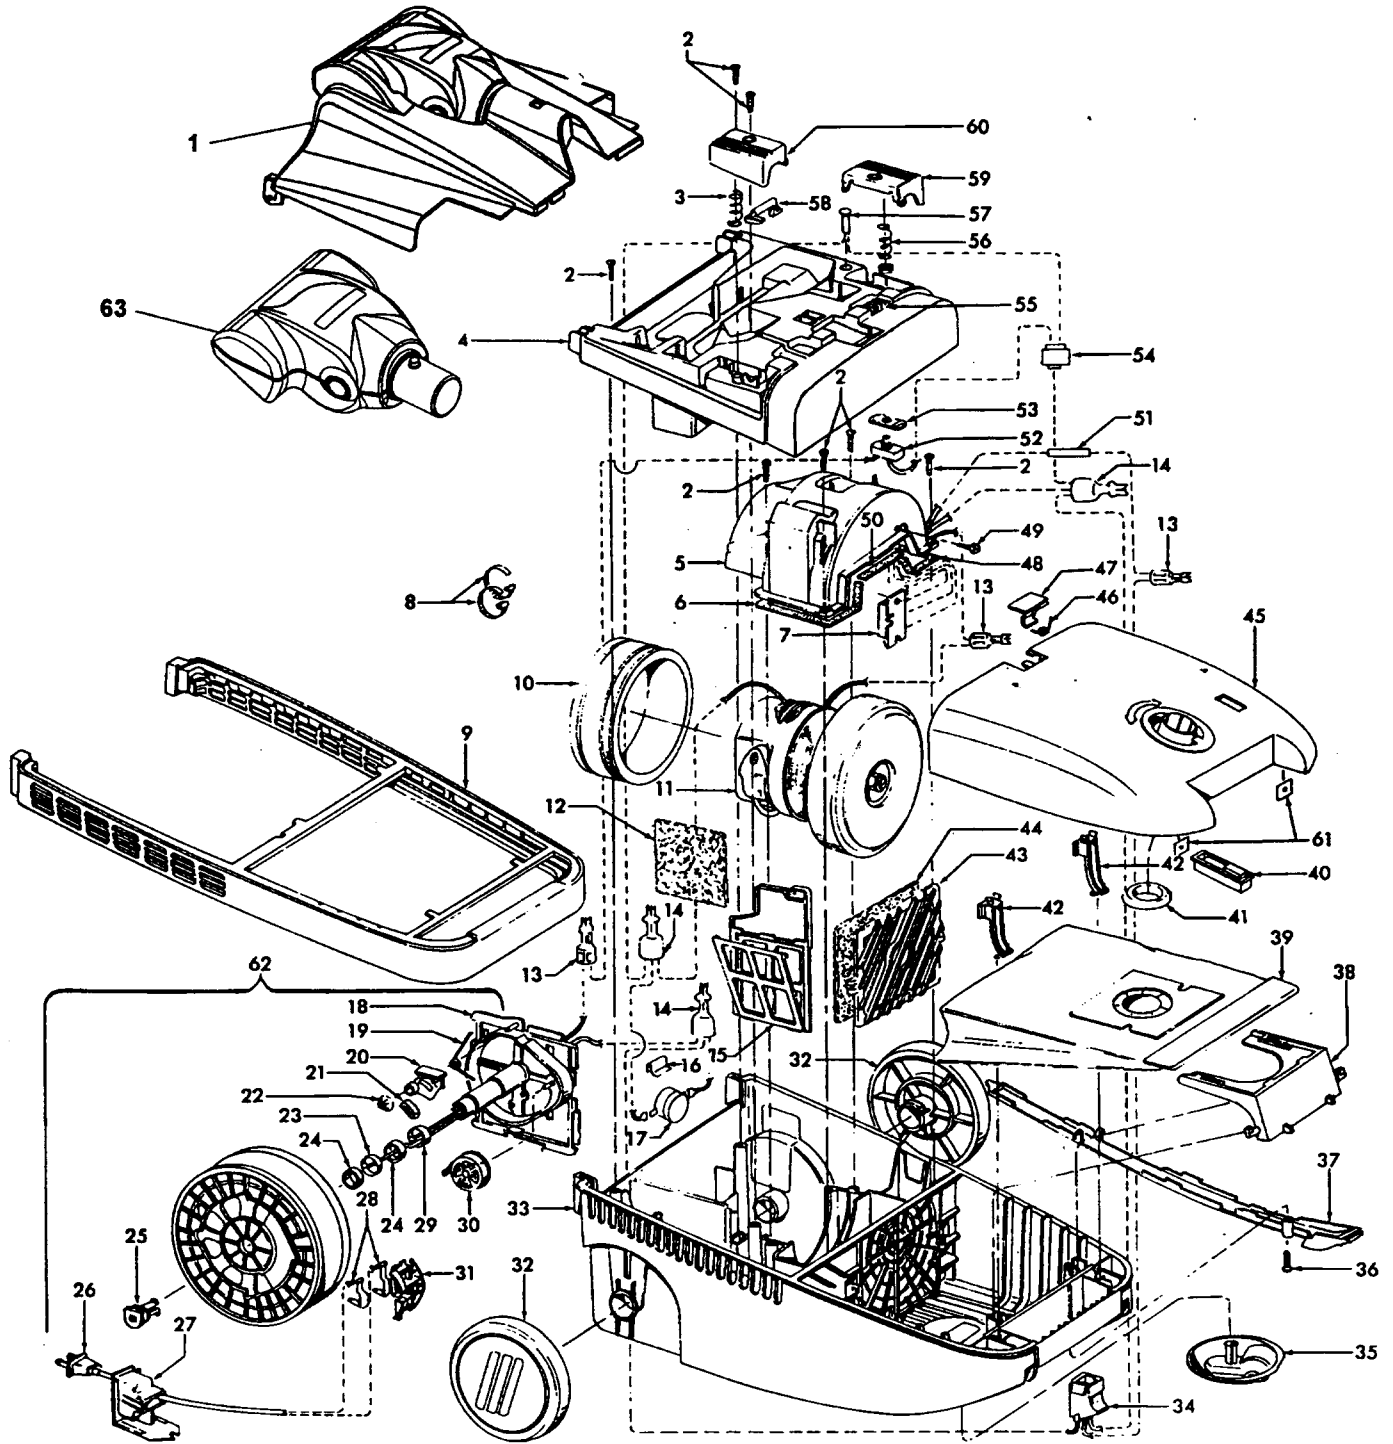

WindTunnel Canister - With Turbine Hand Driven Tool   Models S3639, S3643, S3649, S3661

Ref: No.	Part No.	Description	Ref: No.	Part No.	Description
1	37215182	Tool Lid	42	36151027	Bag Lid Hinge (2)
2	21447217	* Screw (7)	43	37944005	Filter Retainer - AG
3	38314024	Spring - FW	44	38765009	Secondary Filter
Note: All motor covers include items 3, 58, 60			Note: All Bag Lids include items 40, 41, 46, 47, 61		
4	41426144	Motor Cover - ADJ - S3639, S3643	45	42217184	Bag Lid Assem. - ADK - S3639, S3643
	41426130	Motor Cover - AG - S3649		42217186	Bag Lid Assem. - AED - S3649
	41426146	Motor Cover - ACL - S3661		42217185	Bag Lid Assem. - ADX - S3661
5	41312048	Motor Retainer Assem.- S3661 (Incl. Items 6,7,48,49,50,51)	46	38351009	Torsion Spring - FW
	41312040	Motor Retainer Assem. S3639, S3643 S3649 (Incl. Items 6, 48, 50)	47	36153040	Bag Lid Latch - AG - Common
6	34633003	+ Retainer Seal - RH	48	34633002	Retainer Seal - LH
7		Inc. with item 5	49	21466732	+* Screw - Self Tapping
8	27479307	* Lead Wire Tie	50	34123040	* Retainer Seal - Center
9	36235069	Furniture Guard - AG	51		Incl. w/item 5
10	36322031	Motor Mount	52	28218048	Switch
11	43576192	Motor Assem. (P-266)	53	Not Applic.	Switch Mounting Plate
12	34174012	* Exhaust Filter	54	27617106	+ Connector
13	12227	Insulated Terminal (2)	55	37941043	Rheostat Cover - AG
14	18972	Insulated Terminal (2)	56	38314026	Spring
15	38769019	Exhaust Filter Cassette - AAU	57	27343250	Power Light - S3661
16	21378160	Retaining Clip		23762005	* Plug - S3639, S3643, S3649
17	28382085	Thermal Protector	58	38458034	Cord Reel Brake Arm - AG
18	N/A	Cord Reel Support - BZ	59	38422184	Switch Pedal - AG
19	N/A	Torsion Spring - FW	60	38422155	Cord Reel Pedal - AG
20	N/A	Brake Lever Assem. - AAP	61	21378159	Speed Clip (2)
21	N/A	Brake Pad	62	41911014	Cord Reel Assembly
22	N/A	Push Nut	63	49129008	Turbine Driven Hand Tool -S3639, S3643, S3649 (P. 321)
23	N/A	Slip Ring Assem. - White		49129009	Turbine Driven Hand Tool - S3661 (P. 321)
24	N/A	Spacer - BZ (2)		56513356	Owner Manual - S3639, S3643, S3661
25	N/A	Retainer - AG		56513357	Owner Manual - S3649
26	46383288	Attachment Cord Assem. - AG		58175131	Carton
27	36218018	Ferrule - AG		58211011	Bottom Support - Front
28	N/A	Contact Spring (2)		58211012	+ Bottom Support - Rear
29	N/A	Slip Ring Assem. - Black	CLEANING TOOLS (P - 240)		
30	N/A	Spool & Spring Assem.		38617017	Crevice Tool - AG
31	N/A	Brush Holder		43414057	Furniture Nozzle - AG
32	38522065	Wheel - AG (2)		43414064	Dusting Brush - AG
Note: All Main Bodies include items 9, 16, 17, 34, 36, 37				43414073	Floor Brush - AG
33	42215006	Main Body Assem. - ADJ -S3639, S3643		43453052	Extension Tube - 20 - AX - S3661
	42215003	Main Body Assem. - AG - S3649		43453023	Extension Tube - 20 - AX - S3639, S3643, S3649
	42215007	Main Body Assem. - ACL - S3661		43453099	Extension Tube - AX
34	46326082	Receptacle Assem. - AG - S3639, S3643, S3649		43433116	Hose - 3W - AG - S3639, S3643, (P.278)
	46526015	Receptacle Assem. - AG - S3661		43433119	Hose - 3W - AG - S3649, S3661 (P. 279)
35	41432040	Wheel Carrier Assem. - AG		48438198	Power Nozzle - ADJ- S3639, S3643 (P. 314)
	38521036	Wheel Only		48438204	Power Nozzle - AG - S3649 (P. 314)
36	21447223	+* Screw - Self Tapping		48438208	Power Nozzle - ACL - S3661 (P. 314)
37	36218020	Cord Channel Cover - AG			
38	36424010	Bag Collar Support - AG			
39	4010100S	Throw Away Bag Assem. - 3 pack Allergen Filtration			
40	51151028	Bag Indicator Assem. Comp.			
41	36424012	Bag Collar Seal - AG