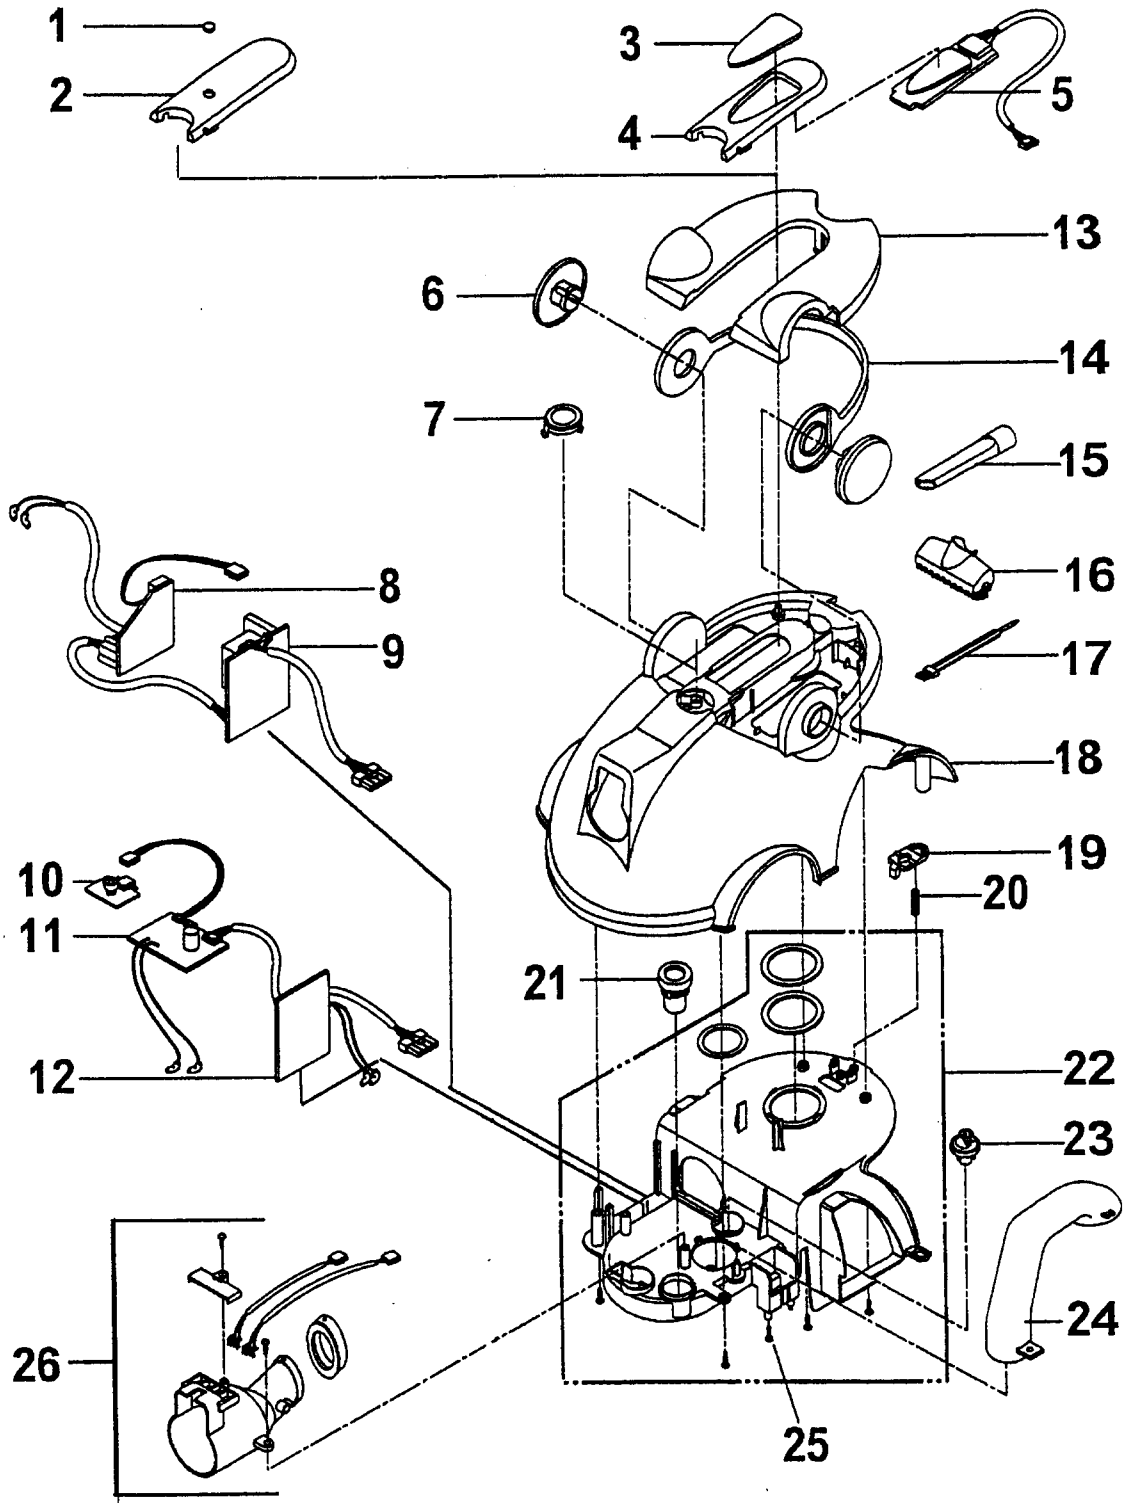

Ref. No.	Part No.	Description
1	59134014	Sensor Cover – S3755
2	59134012	Panel - Board – S3755
3	59134015	Sensor Cover – S3765
4	59134013	Panel - Board – S3765
5	59134052	Display Board – S3765
6	59134031	Handle Cap – S3755
	59134032	Handle Cap – S3765
7	59134048	Circular Hole Cap – S3755
	59134049	Circular Hole Cap – S3765
8	59134038	PCB Assembly – S3765
9	59134036	PCB Assembly – Main – S3765
10	59134051	PCB Assembly - Display
11	59134037	PCB Assembly – S3755
12	59134035	PCB Assembly – Main – S3755
13	59134053	Accessory Cover
14	59134016	Handle
15	59134060	Crevice Tool
16	59134058	Dusting Brush Assembly
17	59134059	Brush Assembly / Filter Cleaner
18	59134039	Cover – S3755
	59134040	Cover – S3765
19	59134019	Latch Cover
20	59134054	Latch Spring
21	59134047	Damper Assembly
22	59134010	Body Cover w/ Gaskets – S3755
	59134011	Body Cover w/ Gaskets – S3765
23	59134034	Pressure Switch Assembly
24	59134057	Connector - Pipe
25	59134090	Screw
26	59134055	Connector – S3755
	59134056	Connector – S3765

Note: Does not include pulley seals. Order part number 38781053.