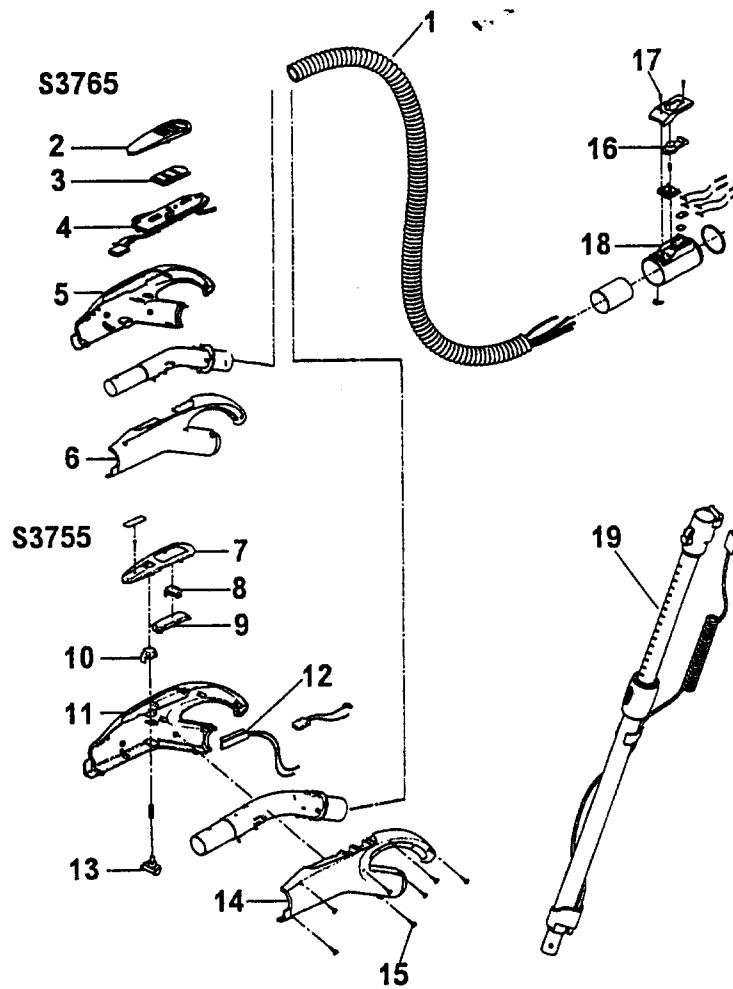

Ref No.	Part No.	Description	Ref No.	Part No.	Description
1	59134063	Hose Assembly – S3755	13	59134062	Switch – Power Nozzle
	59134064	Hose Assembly – S3765	14	59134080	Grip Handle Cover – LH
2	59134073	Control Cover	15	59134091	Screw – Grip Handle
3	59134075	Power Switch Button	16	59134083	Fitting Hook
4	59134066	PCB Assembly	17	59134091	Screw – Pipe Fitting
5	59134077	Grip Handle Cover – RH	18	59134084	Pipe Fitting
6	59134078	Grip Handle Cover - LH	19	59134067	Telescoping Wand
7	59134074	Cover Control			
8	59134081	Slide Control			
9	59134082	Slide Plate			
10	59134076	Power Switch Button			
11	59134079	Grip Handle Cover – RH			
12	59134065	PCB Assembly