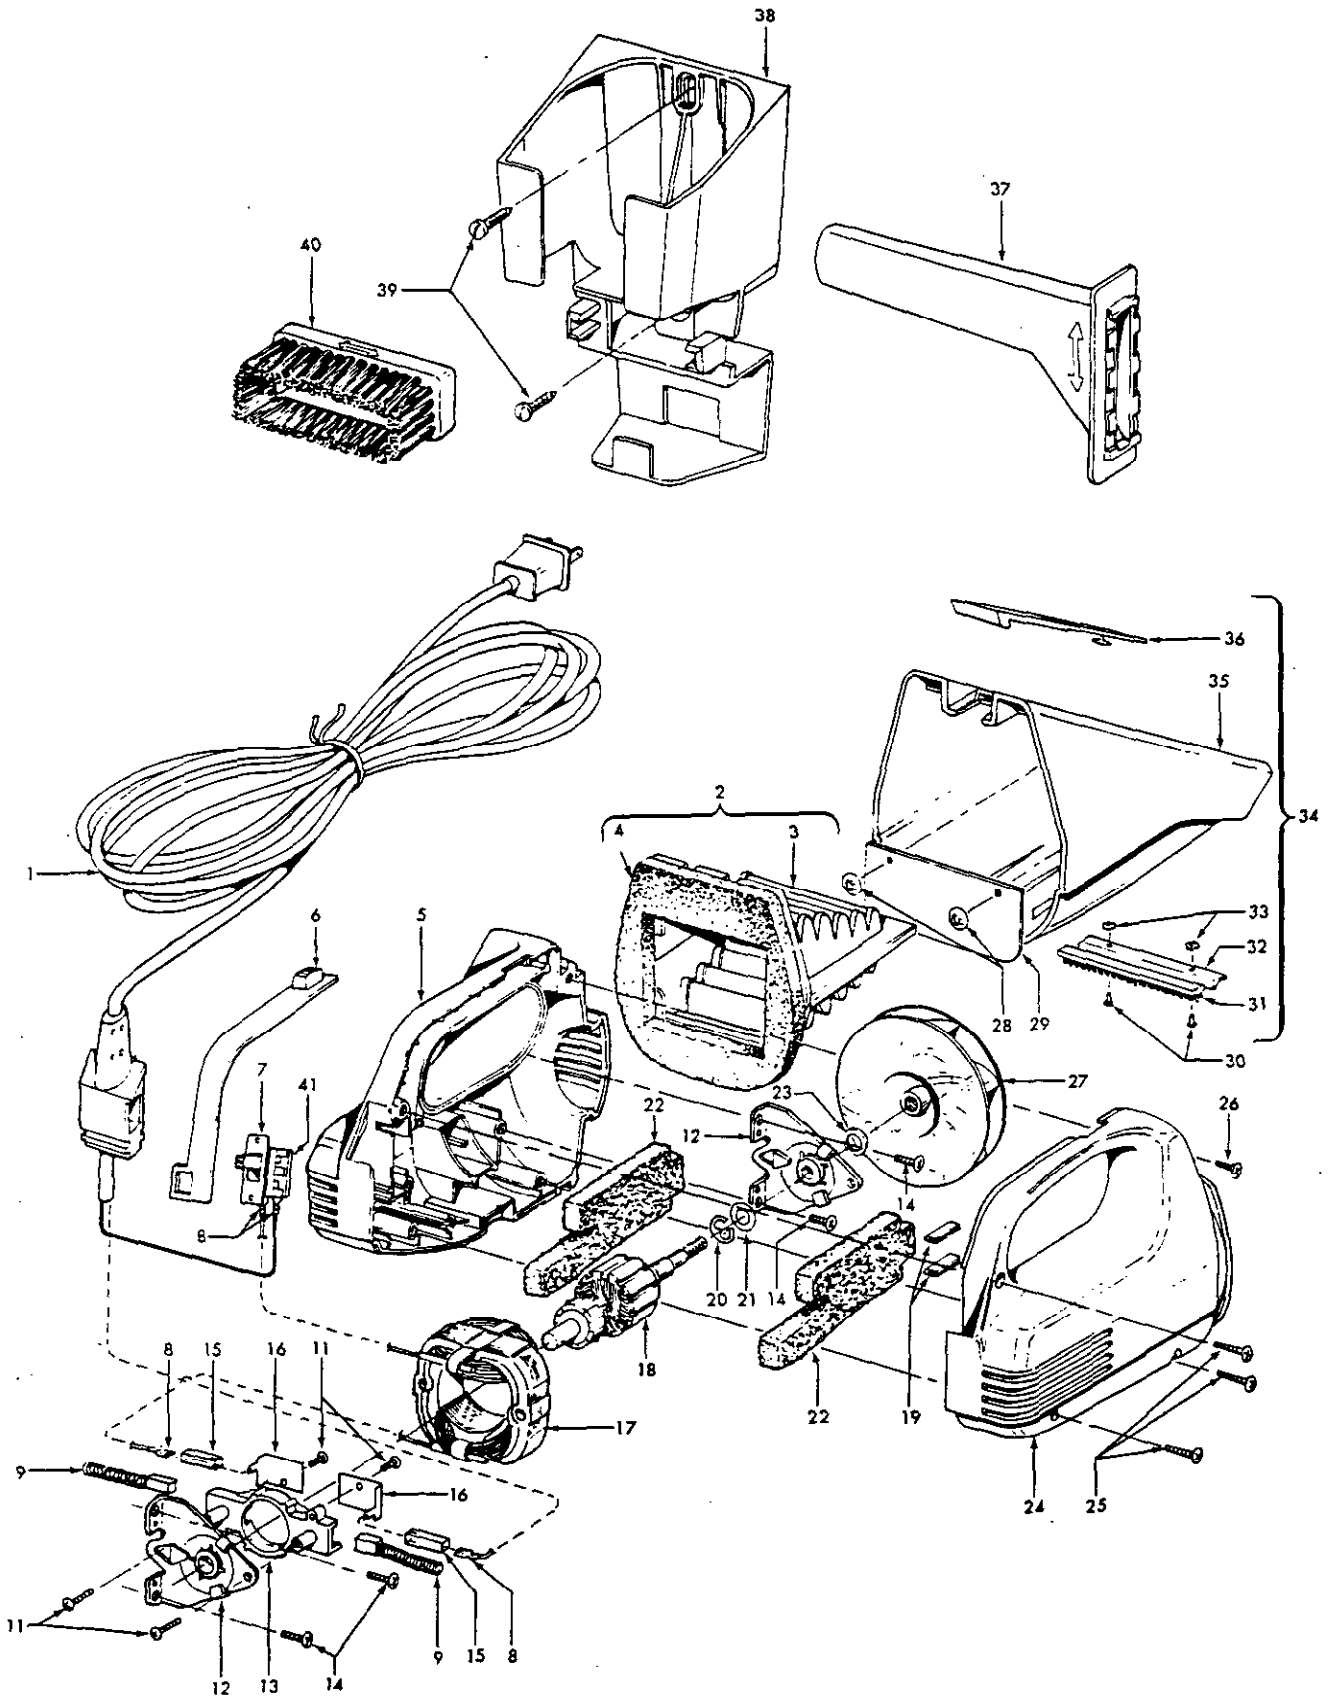

Hand Held Cleaner

Models S1059-030, S1059-130, S1071, S1073

Hand Held Cleaner

Models S1059-030, S1059-130, S1071, S1073

Ref. No.	Part No.	Description	Ref. No.	Part No.	Description
1	46383065	Attach. Cord - JM (Use w/28177009 Switch)		37223116	Housing - R.H. - M - S1073
	46383053	Cord	25	21447122	+* Screw - Self Tapping (3)
2	43615051	Gasket & Filter Assm.	26	21447105	Screw - Self Tapping
3	N/A	Filter (Order Item 2)	27	43565004	Fan Assm. - BZ
4	N/A	Gasket (Order Item 2)	28	14092	* Retainer (2)
5	37223120	Housing - L.H. - LU	29	34145005	Valve
	37223121	Housing - L.H. - M - S1073	30	N/A	Rivet - Semi Tubular (2) (Order Item 34)
6	38452057	Switch Actuator - AG	31	N/A	Litter Picker - DS (Order Item 34)
7	28177009	Switch (w/Side Attach.)	32	N/A	Retainer - AY (Order Item 34)
	281770KD	Switch (w/Rear Attach.)	33	N/A	Washer (2) (Order Item 34)
8	163054	Terminal (4) (Use w/28177009 witch)	34	43645024	Dust Cup Assm.
	27666702	Terminal (4) (Use w/281770KD Switch)	34	43645009	+ Dust Cup Assm. - M - S1073
9	47311007	Motor Brush & Spring Assm. (2)	35	N/A	Dust Cup - LU (Order Item 34)
11	21447028	* Screw - Self Tapping (4)	35	N/A	Dust Cup - M - S1073 (Order Item 34)
12	43265005	Motor Bracket & Bearing Assm. (2)	36	N/A	Latch - AG (Order Item 34)
13	36315001	Motor Brush Holder - BZ	37	38617009	Crevice Tool - AG - S1059-030, S1059-130, S1073
14	21479431	Screw - Self Tapping (4)	38	36433025	Cleaner/Tool Rack - S1073
15	27464208	Insulating Pod (2)	39	40201053	Screw Packet - S 1 073
16	34561001	Connector Strip (2)	40	48451001	Dusting Brush Assm. - AG - S1059-030, S1059-030, S1073
17	45314007	Field Assm. Comp. (Use w/28177009 Switch)	40	48451001	Dusting Brush Assm. - AG - S1059-030, S1059-030, S1073
	45314008	Field Assm. Comp. (Use w/28177OKD Switch)	41	37258082	Terminal Shield (Use w/28177OKD Switch)
18	44731028	Armature & Fan Assm. (Incl. Items 12,20,21,23,27)		58369051	+ Carton - S1071
19	36222018	Bumper (2)		58369024	+ Carton - S1073
20	13730	* Lock Ring		58369028	+ Carton - S1059-030
21	21312776	Washer		58136003	+ Carton - 4 Pk. - S1071
22	34284003	Exhaust Filter (2)		58136004	+ Carton - 4 Pk. - S1073
23	160030	* Washer			
24	37223115	Housing - R.H. - LU			