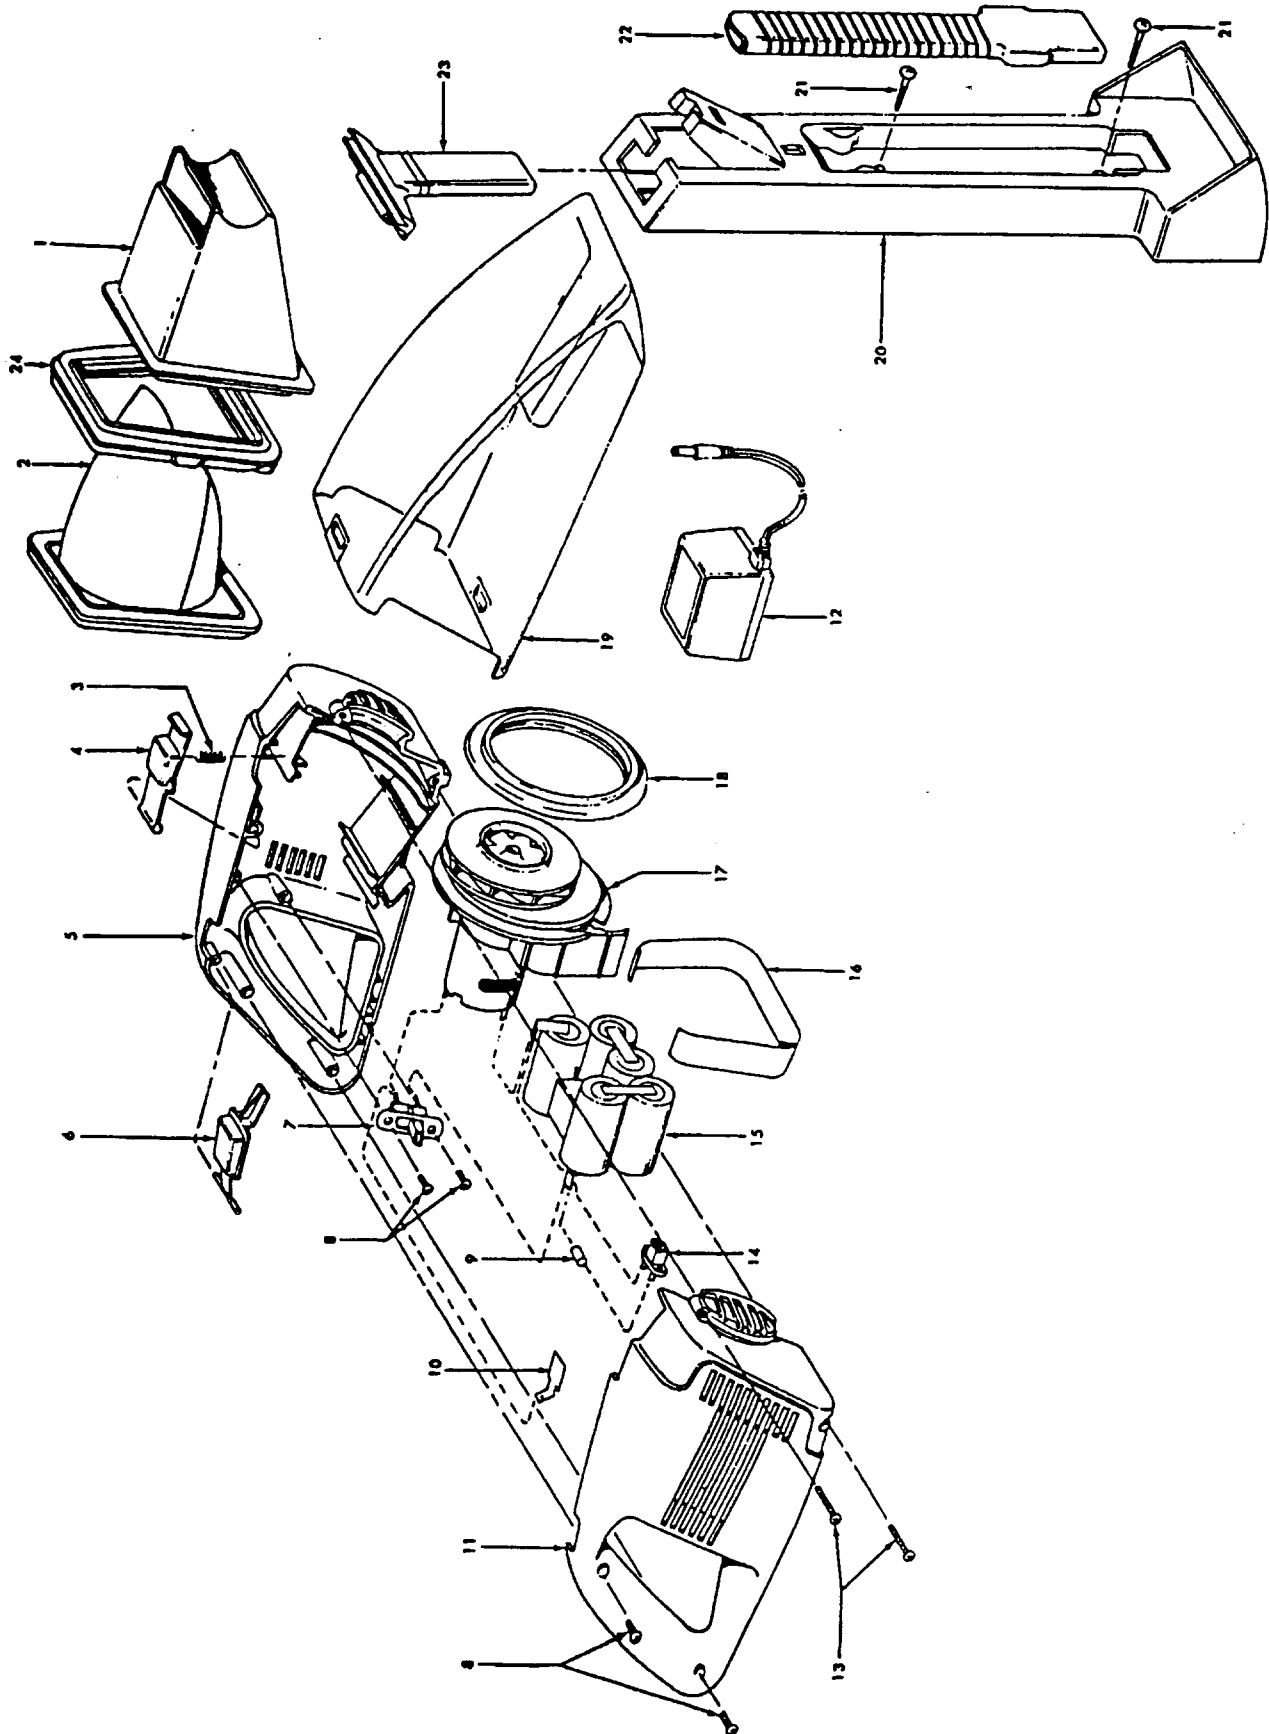

Wet/Dry Hand Vac

Models S1105, S1117-981,
S1117-900

Ref. No.	Part No.	Description
1	59139101	Separator - S1105
	59139170	Separator - S1117-981, S1117-900
2	59139102	Filter Support Assm.
3	59139103	Latch Button Spring
4	59139104	Latch Button - S1105
	59139171	Latch Button - S1117-981, S11 17-900
5	59139105	Housing - L.H. - S1105
	59139172	Housing L.H. - S1117-981, S1117-900
6	59139106	Switch Button - S1105
	59139173	Switch Button - S1117-981, S1117-900
7	59139107	Switch
8	59139113	* Screw-Self Tapping (4)
9	59139109	Diode
10	59139110	Test Terminal
11	59139111	Housing - R.H. - S1105
	59139174	Housing - R.H. - S1117-981, S11 17-900
12	59139112	Transformer - S1105
	59139126	Transformer - S11 17-981, S1117-900
13	59139113	* Screw-Self Tapping
14	59139114	DC Jack
15	59139116	Battery Assm. - Five Pack
	59139115	Battery Assm. - Three Pack, S11 17-981, S1117-900
16	---	Battery Support Tape
17	59139117	Motor Support, Motor & Fan Assm. S1105
	59139127	Motor Support, Motor & Fan Assm. S1117-981, S111 7-900
18	59139118	Housing Seal
19	59139119	Dirt Cup - S1105
	59139128	Dirt Cup S1117-981, S1117-900
20	59139120	Wall Rack Bracket S1105
	59139176	Wall Rack Bracket S11 17-981, S11 17-900
21	59139121	Screw (Anchor Set) (2) - S1105
	40201142	+ Wall Rack Hardware Assm. - S11 17-981, S1117-900
22	59139122	Crevice Tool
23	59139123	Squeegee
24	59139130	Filter Seal
	59139177	Filter Seal S11 17-981, S11 17-900

PACKAGING MATERIAL

59139135	+ Carton S1105
59139178	+ Carton - S1117-981, S1117-900
59139136	+ Handle Support
59139137	+ Charger/End Support
59139138	+ Dirt Cup/Wall Bracket Support
59139048	+ Owner Manual - S1105
59139168	+ Owner Manual - S1117-981